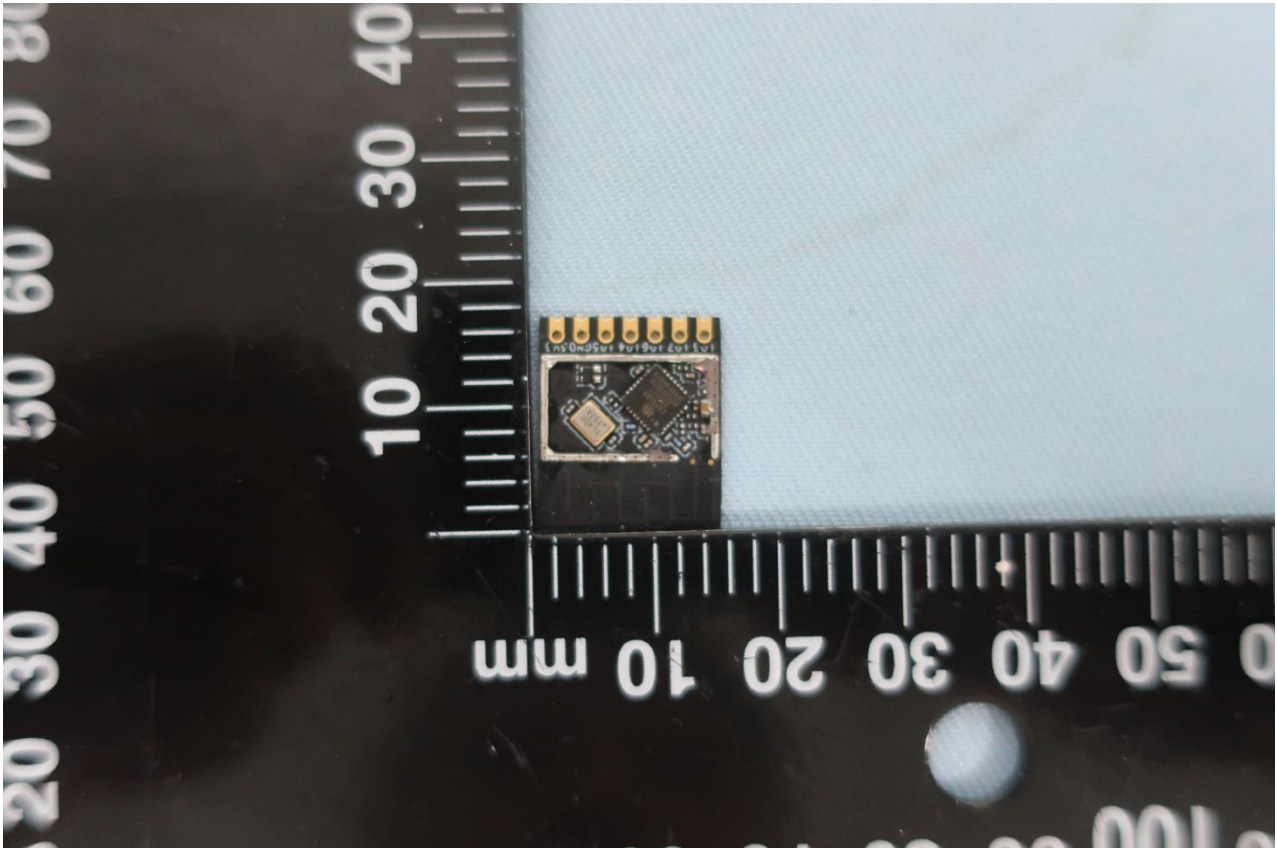

2. Internal Photograph of EUT

Brand Name: ESPRESSIF / Model Name: ESP8685-WROOM-05

Brand Name: ESPRESSIF / Model Name: ESP8685-WROOM-05

Brand Name: ESPRESSIF / Model Name: ESP8685-WROOM-05