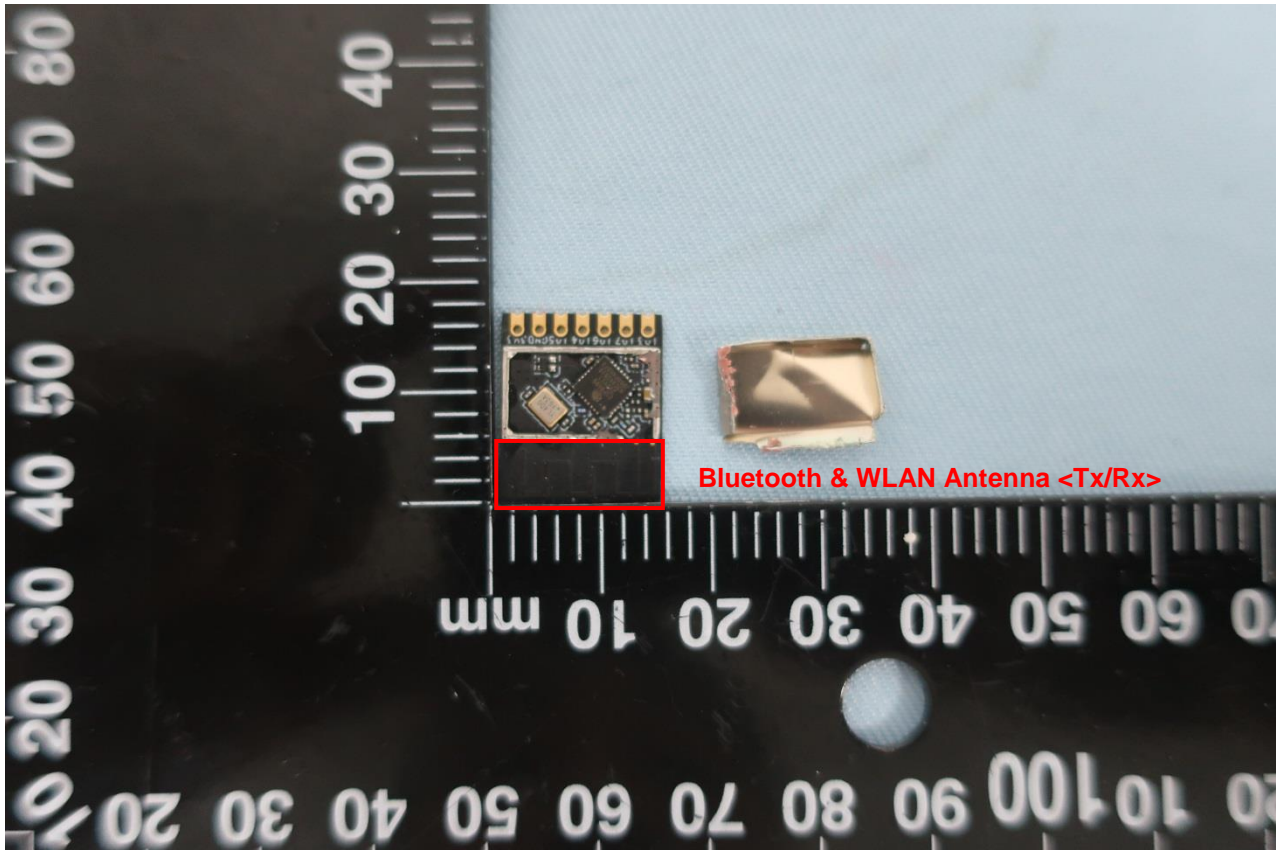

2. Internal Photograph of EUT

Brand Name: ESPRESSIF / Model Name: ESP8685-WROOM-05

Brand Name: ESPRESSIF / Model Name: ESP8685-WROOM-05

Brand Name: ESPRESSIF / Model Name: ESP8685-WROOM-05