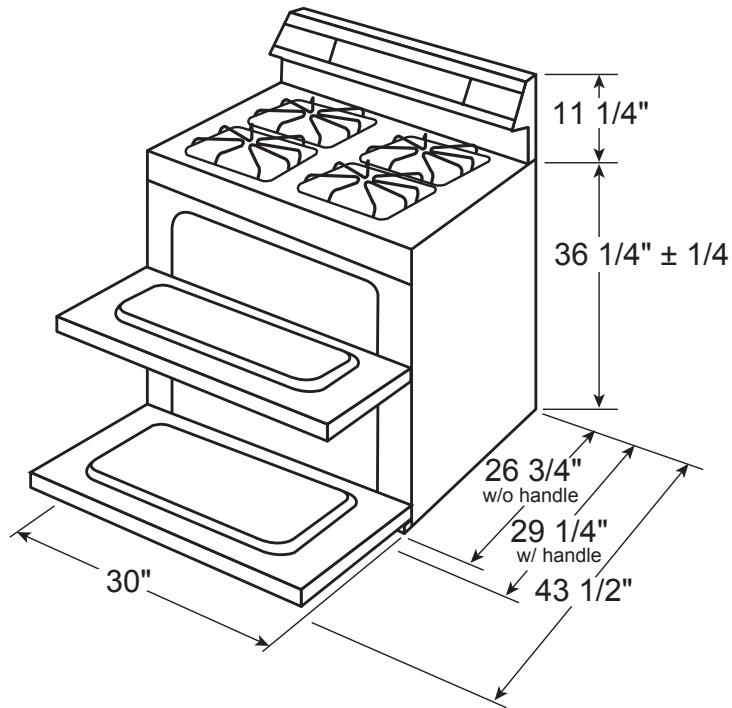

JGBS86SP

GE® 30" Free-Standing Gas Double Oven Convection Range

DIMENSIONS AND INSTALLATION INFORMATION (IN INCHES)

ELECTRICAL RATING: 120V, 60Hz, 15A

INSTALLATION INFORMATION: Before installing, consult installation instructions packed with product for current dimensional data.

For answers to your Monogram, GE Café™ Series, GE Profile™ Series or GE Appliances product questions, visit our website at geappliances.com or call GE Answer Center® Service, 800.626.2000.