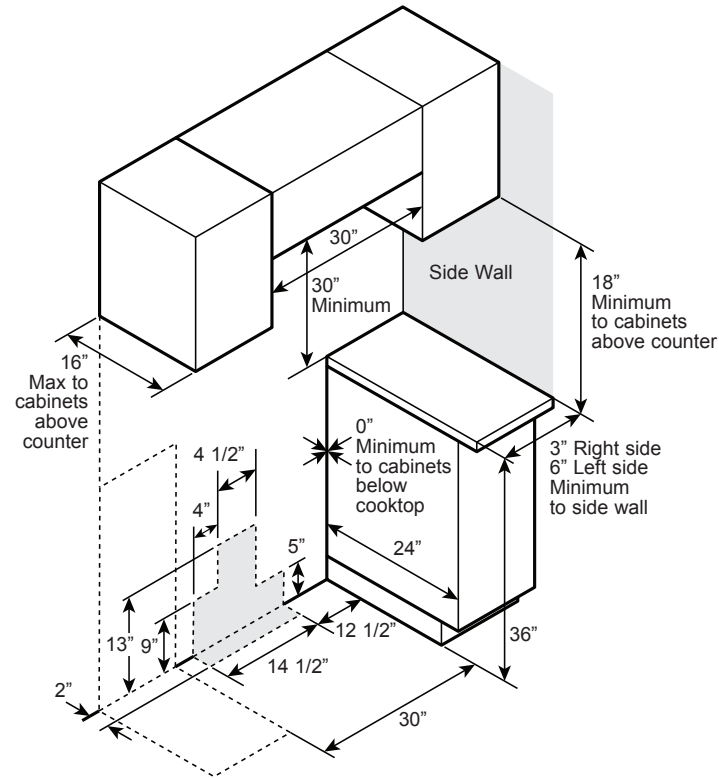

JGBS86SP

GE® 30" Free-Standing Gas Double Oven Convection Range

DIMENSIONS AND INSTALLATION INFORMATION (IN INCHES)

ELECTRICAL RATING: 120V, 60Hz, 15A

INSTALLATION INFORMATION: Before installing, consult installation instructions packed with product for current dimensional data.

For answers to your Monogram, GE Café™ Series, GE Profile™ Series or GE Appliances product questions, visit our website at geappliances.com or call GE Answer Center® Service, 800.626.2000.