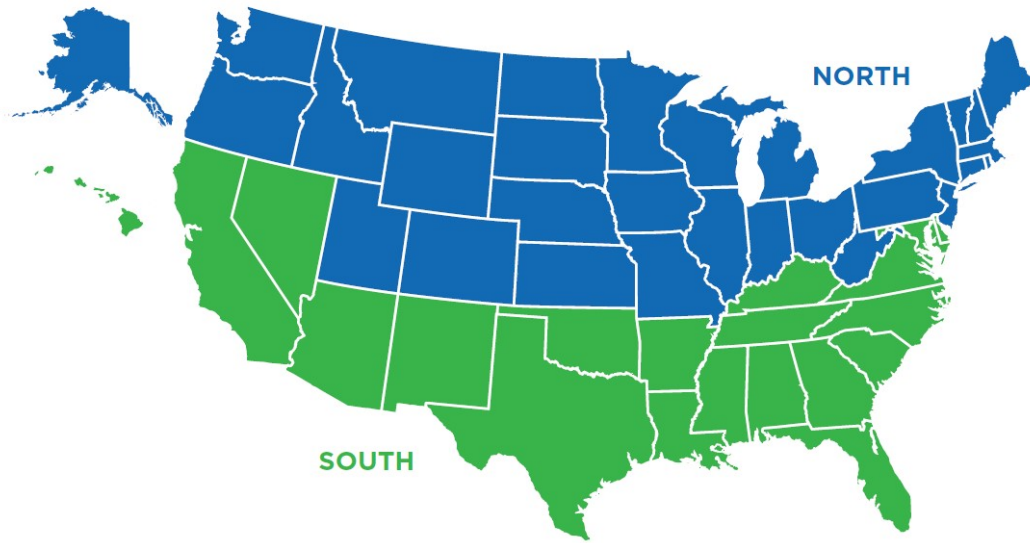

Inflation Reduction Act 25C Tax Credit Qualified Product List

Current List as of 10.18.2023

North Qualified Products

Brand	AHRI Number	Outdoor Unit Model Number	Indoor Unit Model Number
Mitsubishi Electric	210819459	MUFZ-KJ09NAHZ***	MFZ-KJ09NA***
Mitsubishi Electric	210819460	MUFZ-KJ12NAHZ***	MFZ-KJ12NA***
Mitsubishi Electric	210819447	MUFZ-KJ15NAHZ***	MFZ-KJ15NA***
Mitsubishi Electric	210819448	MUFZ-KJ18NAHZ***	MFZ-KJ18NA***
Mitsubishi Electric	201754427	MUZ-FH06NAH	MSZ-FH06NA**
Mitsubishi Electric	201754297	MUZ-FH09NAH	MSZ-FH09NA**
Mitsubishi Electric	201754299	MUZ-FH12NAH	MSZ-FH12NA**
Mitsubishi Electric	201754301	MUZ-FH15NAH	MSZ-FH15NA**
Mitsubishi Electric	201754303	MUZ-FH18NAH2	MSZ-FH18NA**
Mitsubishi Electric	209832199	MUZ-FS06NA***	MSZ-FS06NA***
Mitsubishi Electric	209832200	MUZ-FS06NAH***	MSZ-FS06NA***
Mitsubishi Electric	209832201	MUZ-FS09NA***	MSZ-FS09NA***
Mitsubishi Electric	209832202	MUZ-FS09NAH***	MSZ-FS09NA***
Mitsubishi Electric	209832203	MUZ-FS12NA***	MSZ-FS12NA***
Mitsubishi Electric	209832204	MUZ-FS12NAH***	MSZ-FS12NA***
Mitsubishi Electric	209832205	MUZ-FS15NA***	MSZ-FS15NA***
Mitsubishi Electric	209832206	MUZ-FS15NAH***	MSZ-FS15NA***
Mitsubishi Electric	209832207	MUZ-FS18NA***	MSZ-FS18NA***
Mitsubishi Electric	209832208	MUZ-FS18NAH***	MSZ-FS18NA***
Mitsubishi Electric	202680594	MUZ-GL09NA***	MSZ-GL09NA***
Mitsubishi Electric	202680595	MUZ-GL12NA***	MSZ-GL12NA***
Mitsubishi Electric	202680596	MUZ-GL15NA***	MSZ-GL15NA***