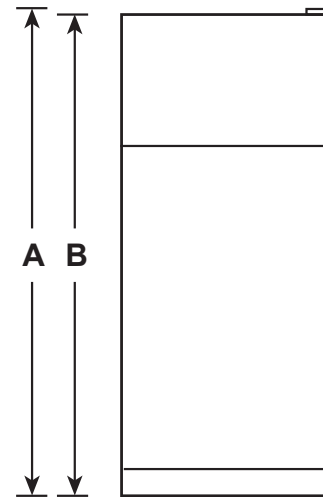

GTS18HGN/HMN/HYN

GE® 17.5 Cu. Ft. Top-Freezer Refrigerator

DIMENSIONS AND INSTALLATION INFORMATION (IN INCHES)

OVERALL DIMENSIONS	Height to top of hinge (in.) A	67-3/8
	Height to top of case (in.) B	66-7/8
	Case depth without door (in.) C	26-3/4
	Case depth less door handle (in.) D	30-1/2
	Case depth with door handle (in.) E	32-5/8
	Depth with fresh food door open 90° (in.) F	57
	Width (in.) G	28
	Width with door open 90° with door handle (in.) H	30-5/8
AIR CLEARANCES	Each side (in.)	3/4
	Top (in.)	1
	Back (in.)	2

FRONT VIEW