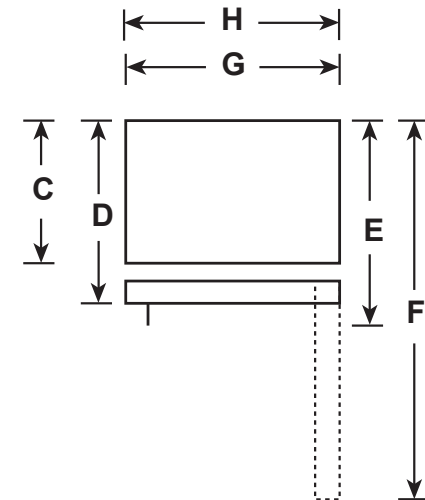

TOP VIEW

For answers to your Monogram, GE Café™, GE Profile™ or GE Appliances product questions, visit our website at geappliances.com or call GE Answer Center® Service, 800.626.2000.