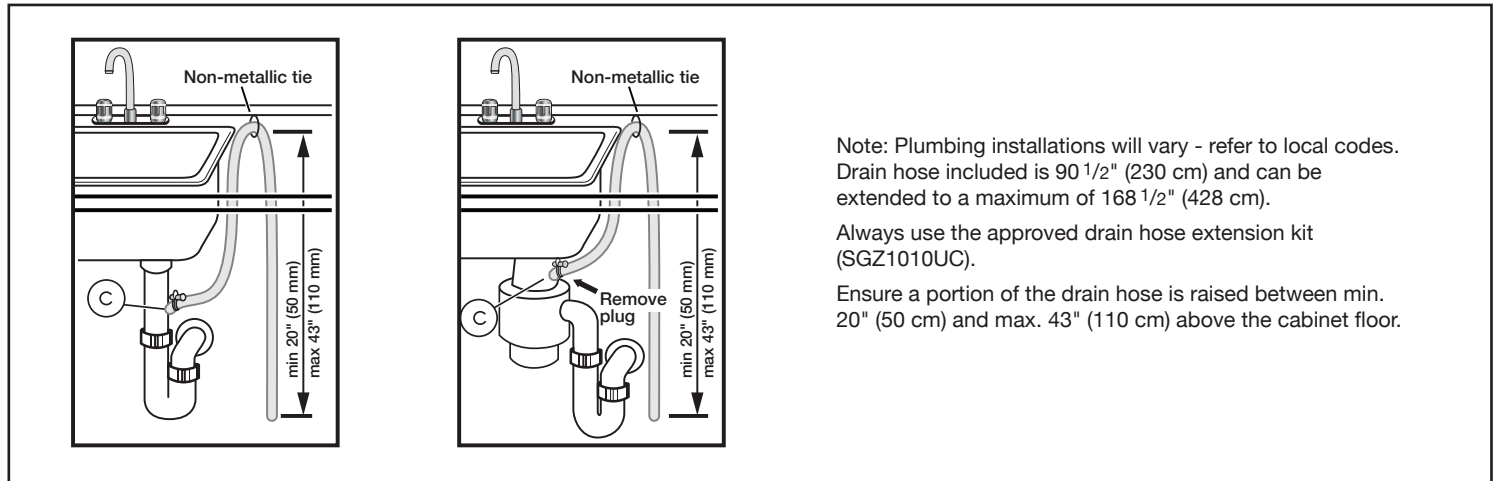

24" Recessed Handle Dishwasher

100 Series – Stainless Steel SHE3AR75UC

BOSCH

Invented for life

Installation Details

Accessories: To purchase Bosch accessories, cleaners & parts please visit www.bosch-home.com/us/store or call 1-800-944-2904 (Mon to Fri 5 am to 6 pm PST, Sat 6 am to 3 pm PST).

Notes: All height, width and depth dimensions are shown in inches. BSH reserves the absolute and unrestricted right to change product materials and specifications, at any time, without notice. Consult the product's installation instructions for final dimensional data and other details prior to making cutout.

Warranties: Please see Use & Care manual or Bosch website for statement of limited warranty.

For more information on our entire line of products, go to www.bosch-home.com/us or call 1-800-944-2904

© BSH Home Appliances Corporation. All rights reserved. Bosch is a registered trademark of Robert Bosch GmbH.

07/18