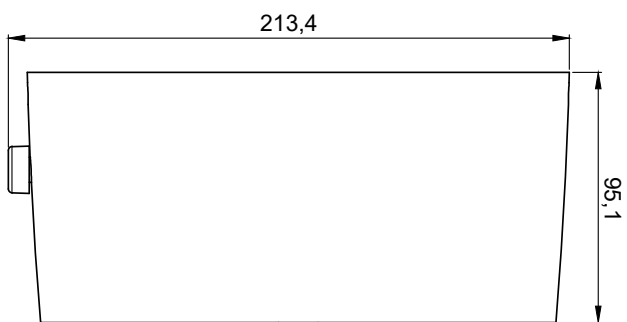

Acoustical data graphs:

Horizontal Polars:

Vertical Polars:

Sensitivity:

Beamwidth (-3dB):

Directivity index:

NELO706V		Product description: SURFACE MOUNT 6.5" SPEAKER 6W WITH VOLUME CONTROL
Weight:	TBA	
Outer dimensions: (w x h x d)	206,2 x 213,4 x 95,1	Unit height: N/A