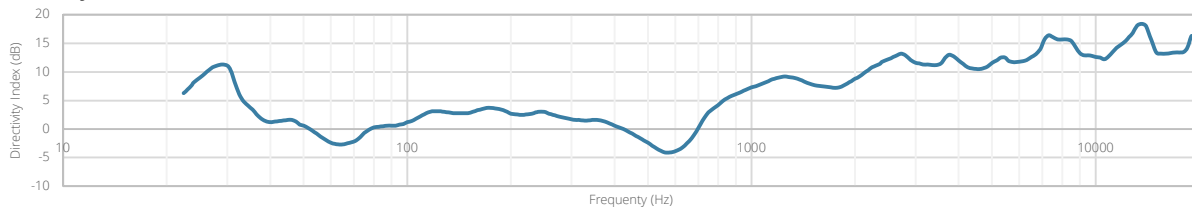

Acoustical data graphs:

Horizontal Polars:

Vertical Polars:

Sensitivity:

Beamwidth (-3dB):

Directivity index:

NELO706V		Product description: SURFACE MOUNT 6.5" SPEAKER 6W WITH VOLUME CONTROL
Weight:	TBA	
Outer dimensions: (w x h x d)	206,2 x 213,4 x 95,1	Unit height: N/A