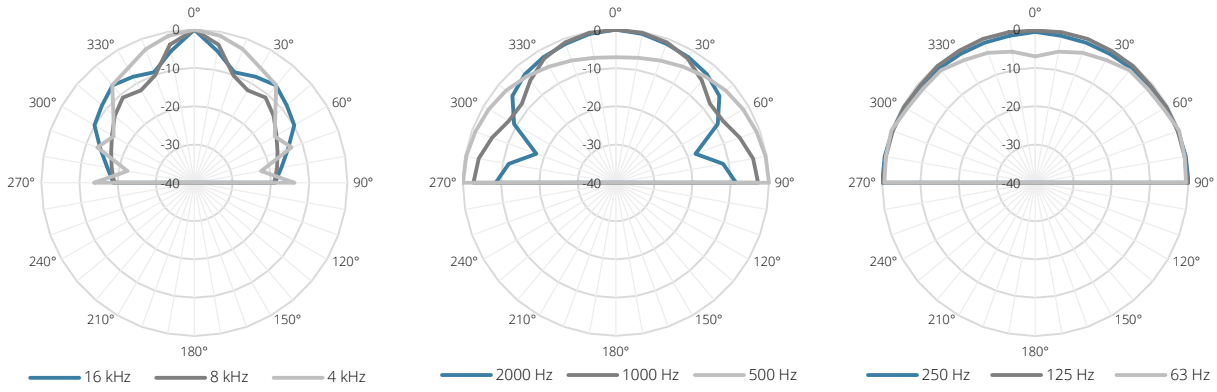

NELO706

Surface mount speaker

Product information:

The NELO706 surface-mount loudspeakers allow installation to any wall or ceiling where functional and cost-efficient reproduction for music & speech is required. It features a 6.5" broadband loudspeaker with a continuous power handling of 10 Watt (RMS) and is fitted with a line transformer for use in 70V/100V public address systems with power tapings for 6W and 3W. The housing is minimalistic and elegant designed with a very narrow border and a finely perforated steel grill on the front. Connections are made through SnapConnect™ terminals, offering a faster, more reliable and safer choice for fixed installations. The NELO706 are available in various models with (NELO706V) and without (NELO706) individual volume controller on its side while being available in two different colors (Black /B & White /W) to blend in with any residential, commercial or industrial environment.

Product Features:

Colours	Black & White
Front finish	Steel grill
Construction	ABS
Mounting	Wall/Ceiling mounting (two screw holes) CSK100 ceiling suspension kit (optional)
Colours	White (RAL9003) (NELO706/W) Black (RAL9005) (NELO706/B)
Dimensions	206.5 x 95 mm (\emptyset x D)
Operating temperature	-25 °C ~ 70 °C

Variants:

- NELO706/B - Black version without volume controller
- NELO706/W - White version without volume controller
- NELO706V/B - Black version with volume controller
- NELO706V/W - White version with volume controller

Acoustical data graphs:

Horizontal Polars:

Vertical Polars:

Sensitivity:

Beamwidth (-3dB):

Directivity index:

NELO706V		Product description: SURFACE MOUNT 6.5" SPEAKER 6W WITH VOLUME CONTROL
Weight:	TBA	
Outer dimensions: (w x h x d)	206,2 x 213,4 x 95,1	Unit height: N/A