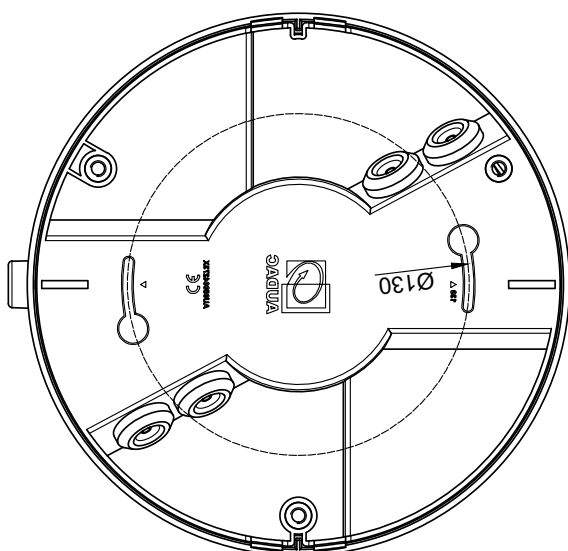

Product Features:

Colours	Black & White
Front finish	Steel grill
Construction	ABS
Mounting	Wall/Ceiling mounting (two screw holes) CSK100 ceiling suspension kit (optional)
Colours	White (RAL9003) (NELO706/W) Black (RAL9005) (NELO706/B)
Dimensions	206.5 x 95 mm (\emptyset x D)
Operating temperature	-25 °C ~ 70 °C

Acoustical data graphs:

Horizontal Polars:

Vertical Polars:

Sensitivity:

Beamwidth (-3dB):

Directivity index:

NELO706V		Product description: SURFACE MOUNT 6.5" SPEAKER 6W WITH VOLUME CONTROL
Weight:	TBA	
Outer dimensions: (w x h x d)	206,2 x 213,4 x 95,1	Unit height: N/A