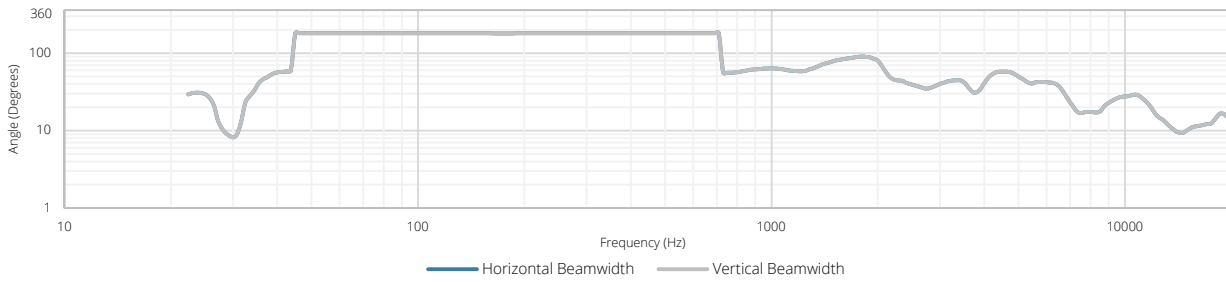

Acoustical data graphs:

Horizontal Polars:

Vertical Polars:

Sensitivity:

Beamwidth (-3dB):

Directivity index:

NELO706V		Product description: SURFACE MOUNT 6.5" SPEAKER 6W WITH VOLUME CONTROL
Weight:	TBA	
Outer dimensions: (w x h x d)	206,2 x 213,4 x 95,1	Unit height: N/A