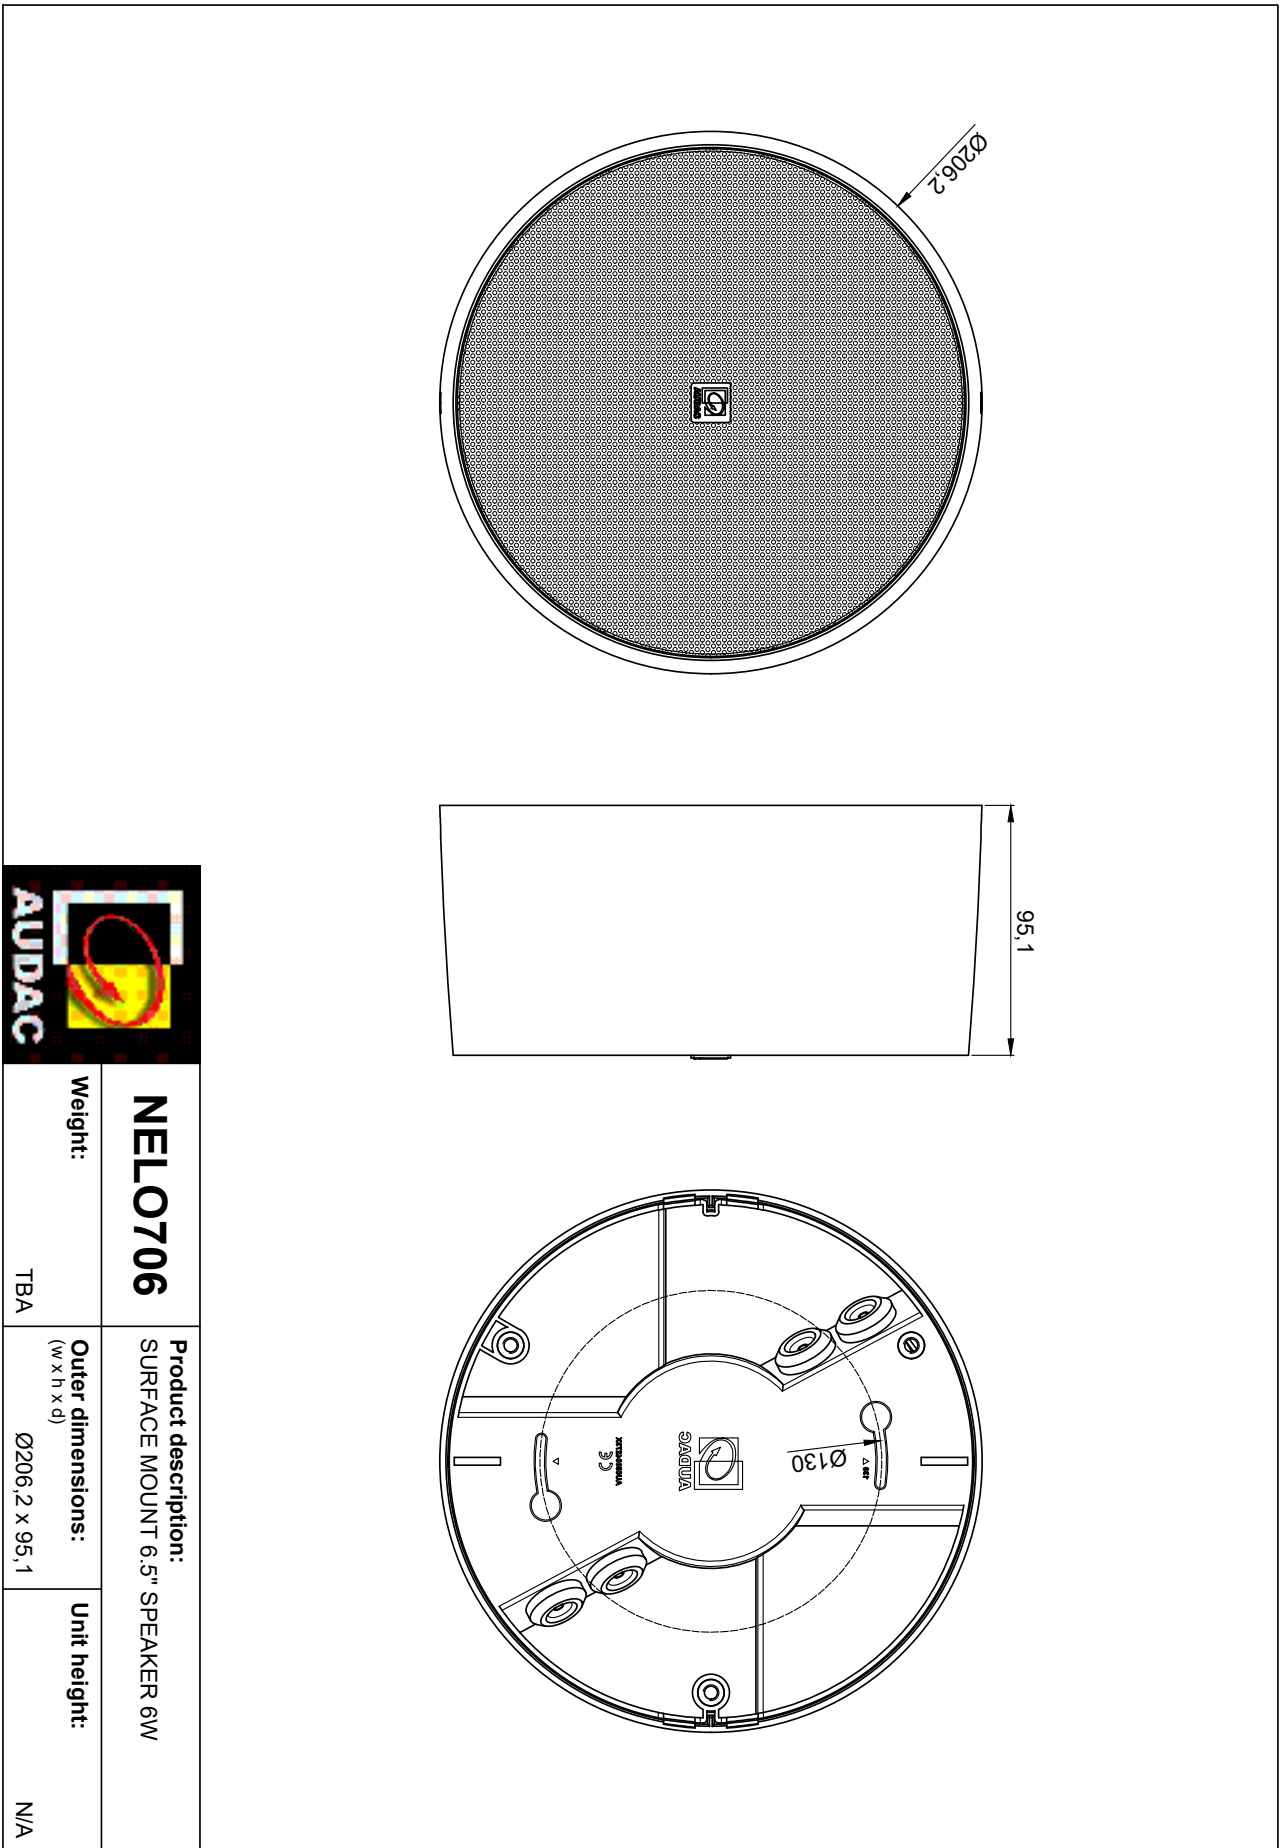

NELO706

Surface mount speaker

Product information:

The NELO706 surface-mount loudspeakers allow installation to any wall or ceiling where functional and cost-efficient reproduction for music & speech is required. It features a 6.5" broadband loudspeaker with a continuous power handling of 10 Watt (RMS) and is fitted with a line transformer for use in 70V/100V public address systems with power tapings for 6W and 3W. The housing is minimalistic and elegant designed with a very narrow border and a finely perforated steel grill on the front. Connections are made through SnapConnect™ terminals, offering a faster, more reliable and safer choice for fixed installations. The NELO706 are available in various models with (NELO706V) and without (NELO706) individual volume controller on its side while being available in two different colors (Black /B & White /W) to blend in with any residential, commercial or industrial environment.

Product Features:

Colours	Black & White
Front finish	Steel grill
Construction	ABS
Mounting	Wall/Ceiling mounting (two screw holes) CSK100 ceiling suspension kit (optional)
Colours	White (RAL9003) (NELO706/W) Black (RAL9005) (NELO706/B)
Dimensions	206.5 x 95 mm (\emptyset x D)
Operating temperature	-25 °C ~ 70 °C

Variants:

- NELO706/B - Black version without volume controller
- NELO706/W - White version without volume controller
- NELO706V/B - Black version with volume controller
- NELO706V/W - White version with volume controller

Acoustical data graphs:

Horizontal Polars:

Vertical Polars:

Sensitivity:

Beamwidth (-3dB):

Directivity index:

NELO706V		Product description: SURFACE MOUNT 6.5" SPEAKER 6W WITH VOLUME CONTROL
Weight:	TBA	
Outer dimensions: (w x h x d)	206,2 x 213,4 x 95,1	Unit height: N/A