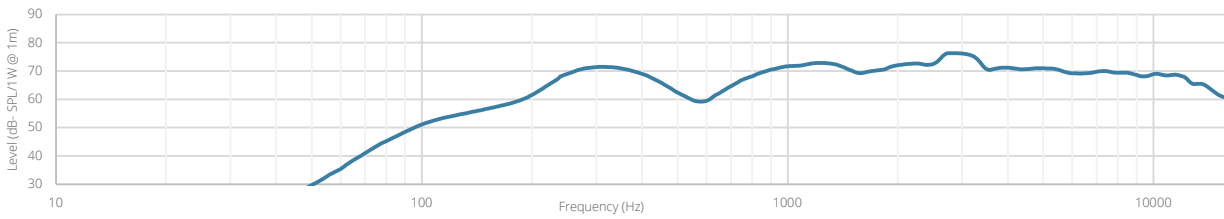

Acoustical data graphs:

Horizontal Polars:

Vertical Polars:

Sensitivity:

Beamwidth (-3dB):

Directivity index:

NELO706V		Product description: SURFACE MOUNT 6.5" SPEAKER 6W WITH VOLUME CONTROL
Weight:	TBA	
Outer dimensions: (w x h x d)	206,2 x 213,4 x 95,1	Unit height: N/A