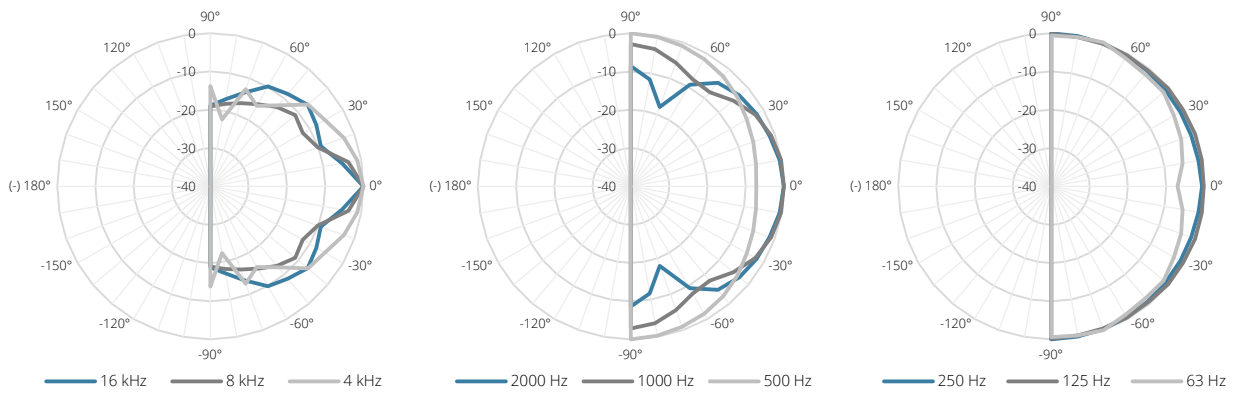

NELO706

Surface mount speaker

Product information:

The NELO706 surface-mount loudspeakers allow installation to any wall or ceiling where functional and cost-efficient reproduction for music & speech is required. It features a 6.5" broadband loudspeaker with a continuous power handling of 10 Watt (RMS) and is fitted with a line transformer for use in 70V/100V public address systems with power tapings for 6W and 3W. The housing is minimalistic and elegant designed with a very narrow border and a finely perforated steel grill on the front. Connections are made through SnapConnect™ terminals, offering a faster, more reliable and safer choice for fixed installations. The NELO706 are available in various models with (NELO706V) and without (NELO706) individual volume controller on its side while being available in two different colors (Black /B & White /W) to blend in with any residential, commercial or industrial environment.

Variants:

- NELO706/B - Black version without volume controller
- NELO706/W - White version without volume controller
- NELO706V/B - Black version with volume controller
- NELO706V/W - White version with volume controller

Acoustical data graphs:

Horizontal Polars:

Vertical Polars:

Sensitivity:

Beamwidth (-3dB):

Directivity index:

NELO706V		Product description: SURFACE MOUNT 6.5" SPEAKER 6W WITH VOLUME CONTROL
Weight:	TBA	
Outer dimensions: (w x h x d)	206,2 x 213,4 x 95,1	Unit height: N/A