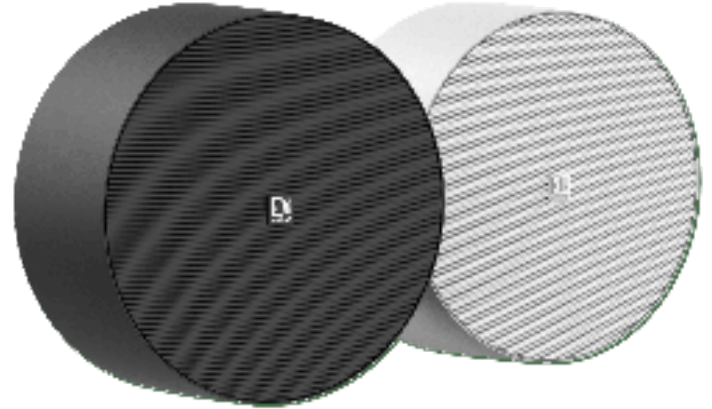

NELO706

Surface mount speaker

Product information:

The NELO706 surface-mount loudspeakers allow installation to any wall or ceiling where functional and cost-efficient reproduction for music & speech is required. It features a 6.5" broadband loudspeaker with a continuous power handling of 10 Watt (RMS) and is fitted with a line transformer for use in 70V/100V public address systems with power tapings for 6W and 3W. The housing is minimalistic and elegant designed with a very narrow border and a finely perforated steel grill on the front. Connections are made through SnapConnect™ terminals, offering a faster, more reliable and safer choice for fixed installations. The NELO706 are available in various models with (NELO706V) and without (NELO706) individual volume controller on its side while being available in two different colors (Black /B & White /W) to blend in with any residential, commercial or industrial environment.

Please note: given specifications are preliminary and subject to change.

Applications:

- Retail
- Hotels
- Public facilities
- Corporate spaces

Voltage: