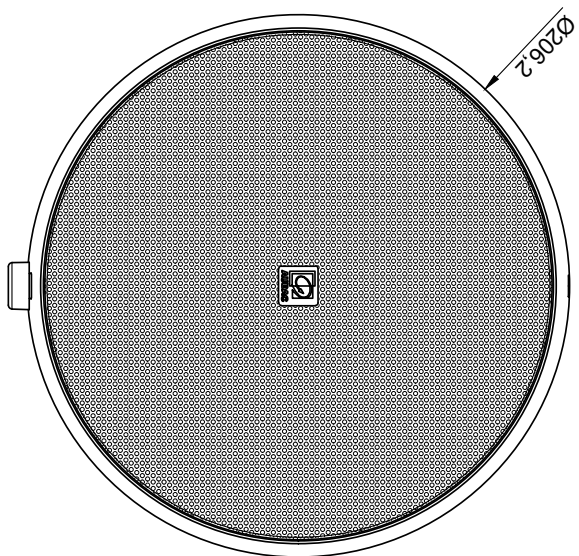

NELO706

Surface mount speaker

Product information:

The NELO706 surface-mount loudspeakers allow installation to any wall or ceiling where functional and cost-efficient reproduction for music & speech is required. It features a 6.5" broadband loudspeaker with a continuous power handling of 10 Watt (RMS) and is fitted with a line transformer for use in 70V/100V public address systems with power tapings for 6W and 3W. The housing is minimalistic and elegant designed with a very narrow border and a finely perforated steel grill on the front. Connections are made through SnapConnect™ terminals, offering a faster, more reliable and safer choice for fixed installations. The NELO706 are available in various models with (NELO706V) and without (NELO706) individual volume controller on its side while being available in two different colors (Black /B & White /W) to blend in with any residential, commercial or industrial environment.

Product Features:

Colours	Black & White
Front finish	Steel grill
Construction	ABS
Mounting	Wall/Ceiling mounting (two screw holes) CSK100 ceiling suspension kit (optional)
Colours	White (RAL9003) (NELO706/W) Black (RAL9005) (NELO706/B)
Dimensions	206.5 x 95 mm (\emptyset x D)
Operating temperature	-25 °C ~ 70 °C

Acoustical data graphs:

Horizontal Polars:

Vertical Polars:

Sensitivity:

Beamwidth (-3dB):

Directivity index:

NELO706V		Product description: SURFACE MOUNT 6.5" SPEAKER 6W WITH VOLUME CONTROL
Weight:	TBA	
Outer dimensions: (w x h x d)	206,2 x 213,4 x 95,1	Unit height: N/A