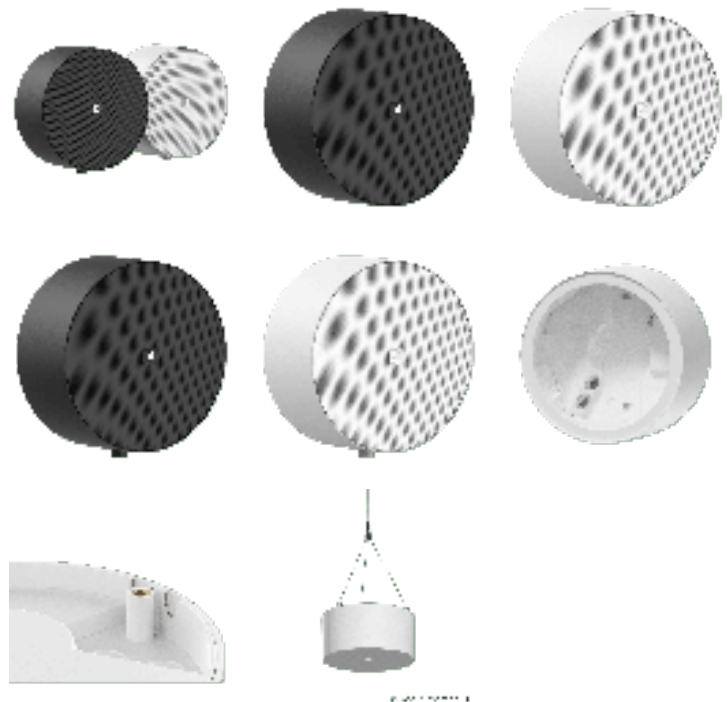

NELO706

Surface mount speaker

Product information:

The NELO706 surface-mount loudspeakers allow installation to any wall or ceiling where functional and cost-efficient reproduction for music & speech is required. It features a 6.5" broadband loudspeaker with a continuous power handling of 10 Watt (RMS) and is fitted with a line transformer for use in 70V/100V public address systems with power tapings for 6W and 3W. The housing is minimalistic and elegant designed with a very narrow border and a finely perforated steel grill on the front. Connections are made through SnapConnect™ terminals, offering a faster, more reliable and safer choice for fixed installations. The NELO706 are available in various models with (NELO706V) and without (NELO706) individual volume controller on its side while being available in two different colors (Black /B & White /W) to blend in with any residential, commercial or industrial environment.

Please note: given specifications are preliminary and subject to change.

Applications:

- Retail
- Hotels
- Public facilities
- Corporate spaces

Voltage: