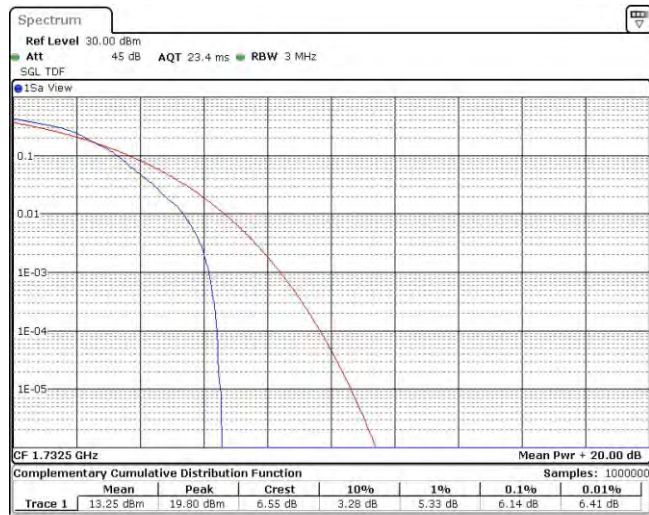

Band4-15MHz-QPSK-20175-75RB#0