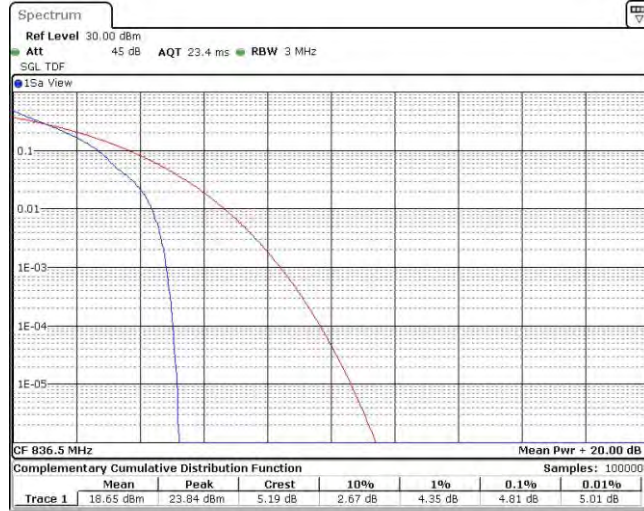

Band5-3MHz-QPSK-20525-1RB#0