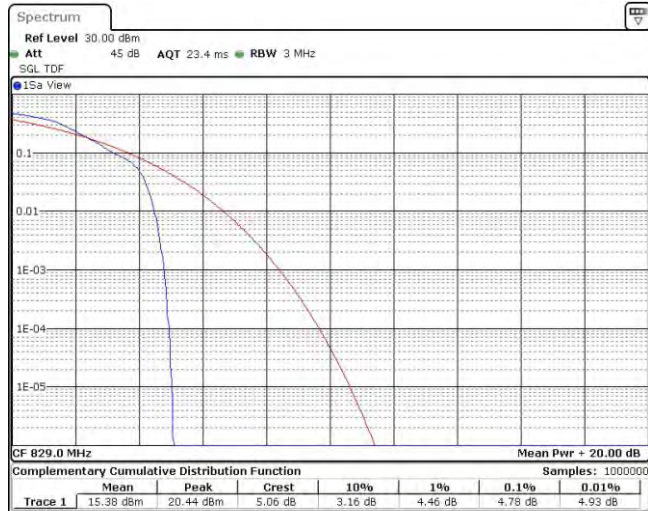

Band5-5MHz-16QAM-20425-1RB#0

Band5-5MHz-16QAM-20425-25RB#0

Band5-5MHz-16QAM-20525-1RB#0

Band5-5MHz-16QAM-20525-25RB#0

Band5-5MHz-16QAM-20625-1RB#0

Band5-5MHz-16QAM-20625-25RB#0

Band5-10MHz-QPSK-20450-1RB#0

Band5-10MHz-QPSK-20450-50RB#0