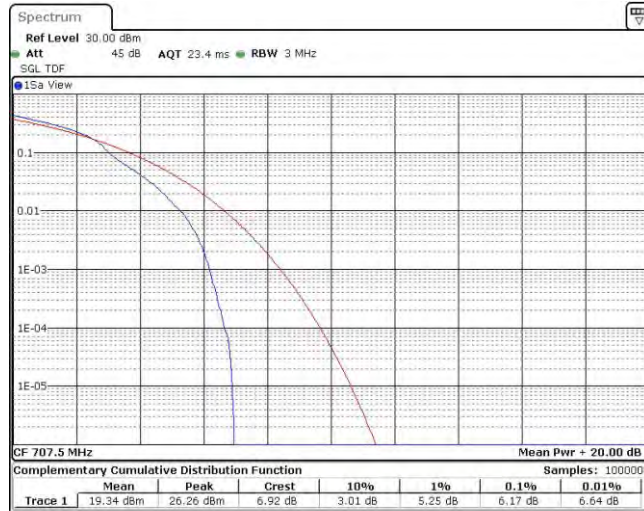

Band12-1.4MHz-QPSK-23173-1RB#0

Band12-1.4MHz-QPSK-23173-6RB#0

Band12-1.4MHz-16QAM-23017-1RB#0

Band12-1.4MHz-16QAM-23017-6RB#0

Band12-1.4MHz-16QAM-23095-1RB#0

Band12-1.4MHz-16QAM-23095-6RB#0

Band12-1.4MHz-16QAM-23173-1RB#0