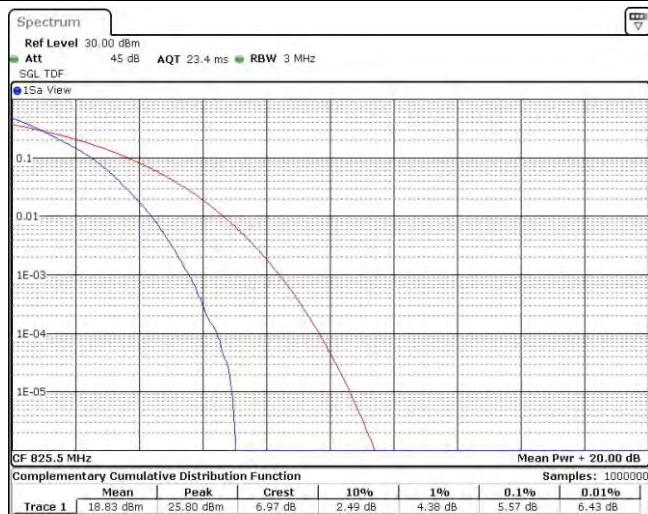

Band5-1.4MHz-16QAM-20407-6RB#0

Band5-1.4MHz-16QAM-20525-1RB#0

Band5-1.4MHz-16QAM-20525-6RB#0

Band5-1.4MHz-16QAM-20643-1RB#0

Band5-1.4MHz-16QAM-20643-6RB#0

Band5-3MHz-QPSK-20415-1RB#0

Band5-3MHz-QPSK-20415-15RB#0