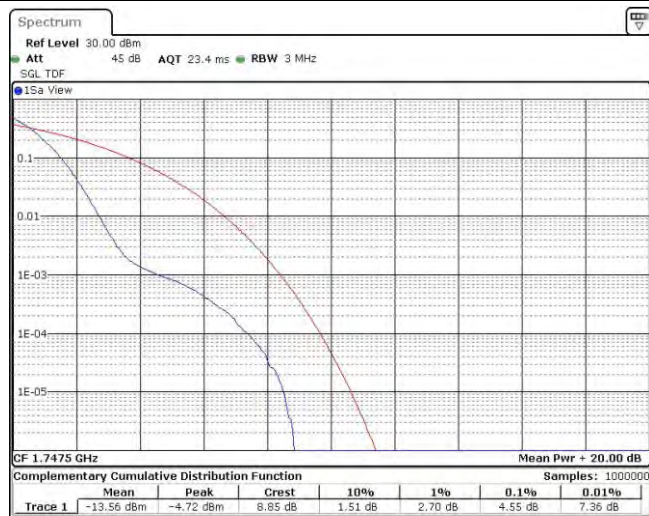

Band4-15MHz-QPSK-20325-1RB#0