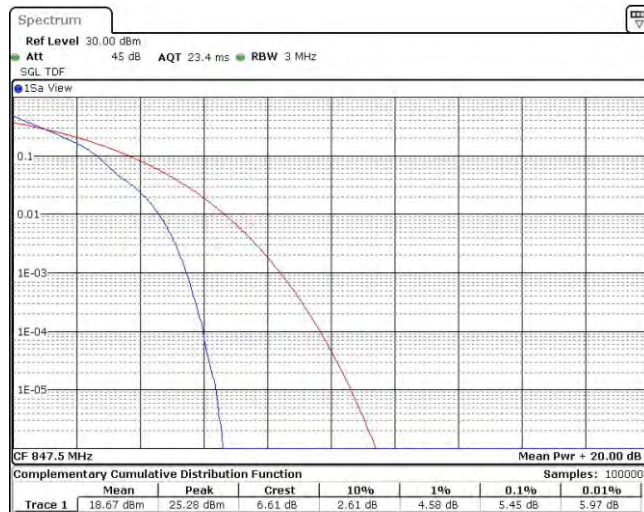

Band5-3MHz-QPSK-20635-1RB#0