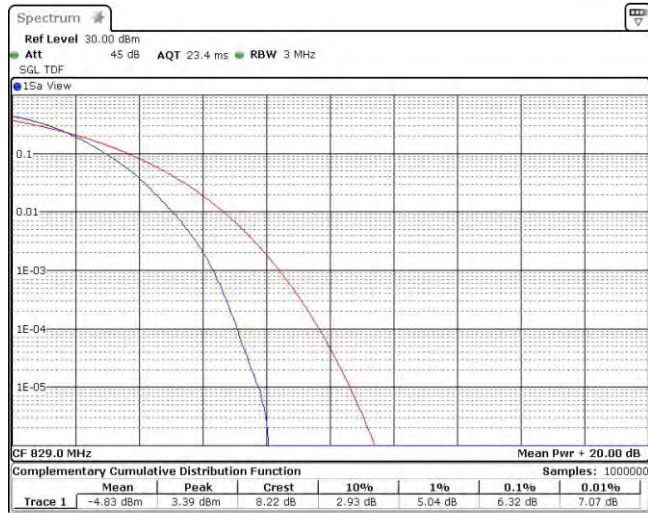

Band5-5MHz-16QAM-20425-1RB#0

Band5-5MHz-16QAM-20425-25RB#0

Band5-5MHz-16QAM-20525-1RB#0

Band5-5MHz-16QAM-20525-25RB#0

Band5-5MHz-16QAM-20625-1RB#0

Band5-5MHz-16QAM-20625-25RB#0

Band5-10MHz-QPSK-20450-1RB#0

Band5-10MHz-QPSK-20450-50RB#0