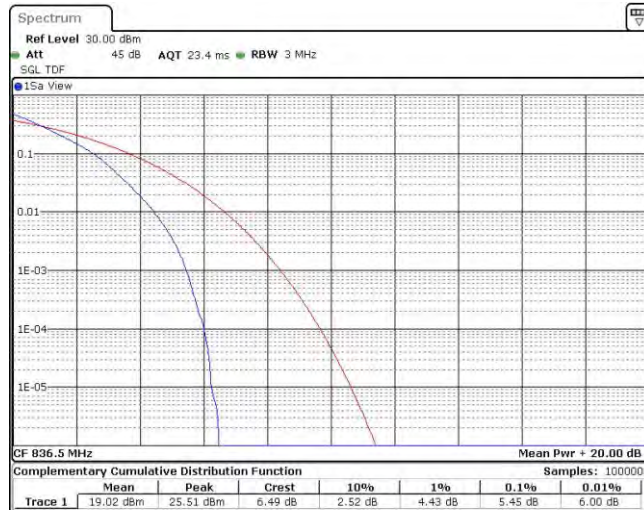

Band5-3MHz-QPSK-20525-15RB#0