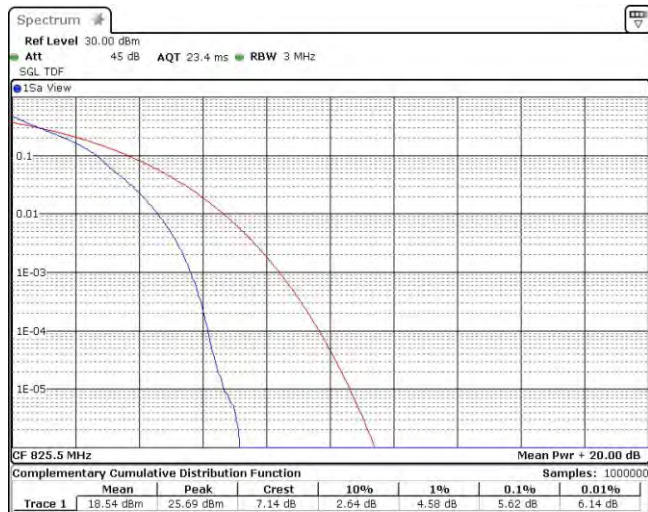

Band5-1.4MHz-16QAM-20407-6RB#0

Band5-1.4MHz-16QAM-20525-1RB#0

Band5-1.4MHz-16QAM-20525-6RB#0

Band5-1.4MHz-16QAM-20643-1RB#0

Band5-1.4MHz-16QAM-20643-6RB#0

Band5-3MHz-QPSK-20415-1RB#0

Band5-3MHz-QPSK-20415-15RB#0