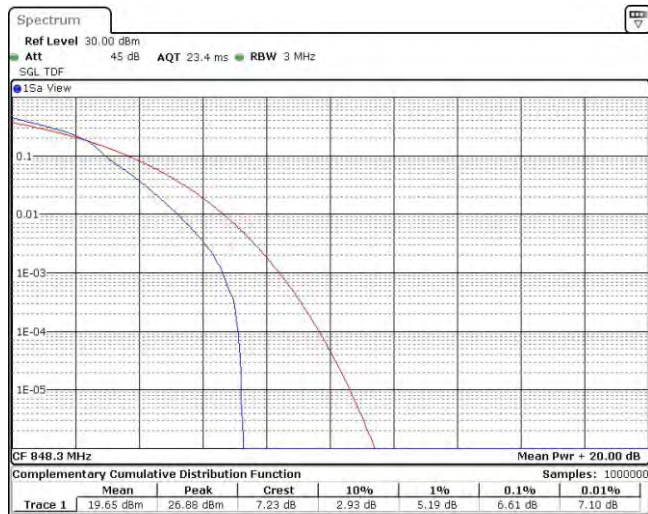

Band5-1.4MHz-16QAM-20407-6RB#0

Band5-1.4MHz-16QAM-20525-1RB#0

Band5-1.4MHz-16QAM-20525-6RB#0

Band5-1.4MHz-16QAM-20643-1RB#0

Band5-1.4MHz-16QAM-20643-6RB#0

Band5-3MHz-QPSK-20415-1RB#0

Band5-3MHz-QPSK-20415-15RB#0