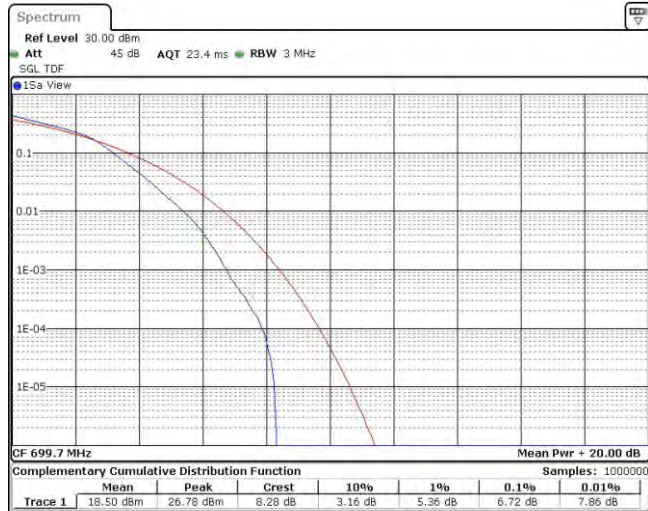

Band12-1.4MHz-QPSK-23173-1RB#0

Band12-1.4MHz-QPSK-23173-6RB#0

Band12-1.4MHz-16QAM-23017-1RB#0

Band12-1.4MHz-16QAM-23017-6RB#0

Band12-1.4MHz-16QAM-23095-1RB#0

Band12-1.4MHz-16QAM-23095-6RB#0

Band12-1.4MHz-16QAM-23173-1RB#0