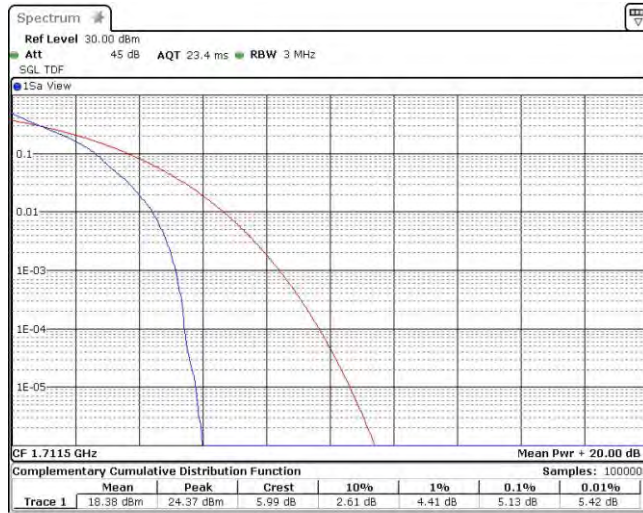

Band4-1.4MHz-16QAM-19957-1RB#0

Band4-1.4MHz-16QAM-19957-6RB#0

Band4-1.4MHz-16QAM-20175-1RB#0

Band4-1.4MHz-16QAM-20175-6RB#0

Band4-1.4MHz-16QAM-20393-1RB#0

Band4-1.4MHz-16QAM-20393-6RB#0

Band4-3MHz-QPSK-19965-1RB#0