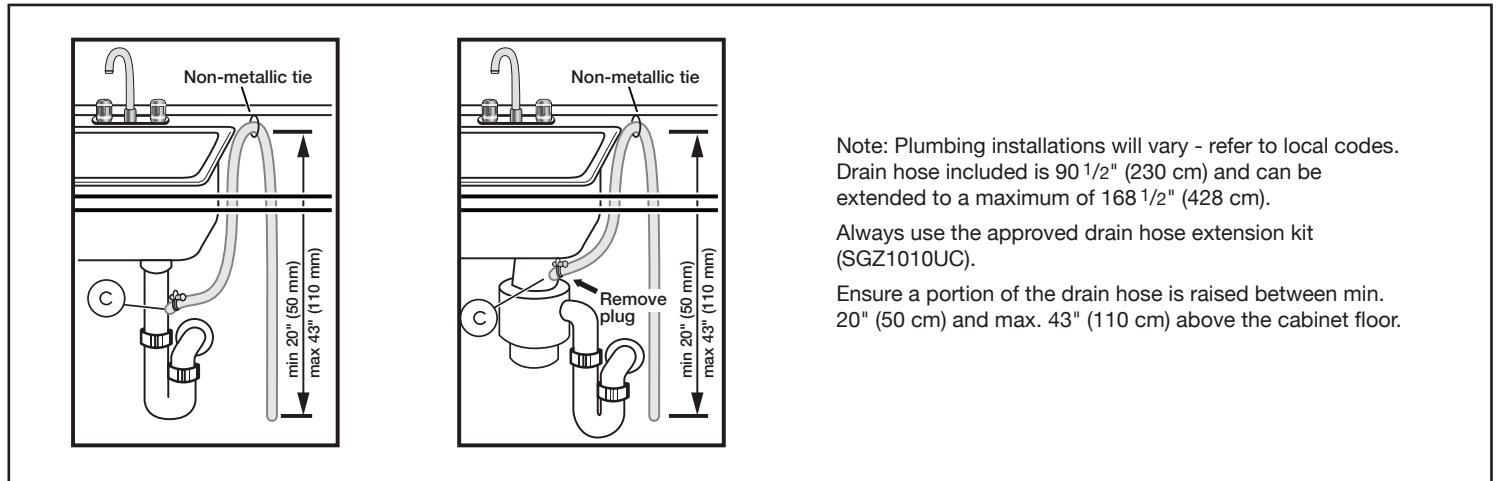

Notes: All height, width and depth dimensions are shown in inches. BSH reserves the absolute and unrestricted right to change product materials and specifications, at any time, without notice. Consult the product's installation instructions for final dimensional data and other details prior to making cutout.

24" Recessed Handle Dishwasher

100 Series – Stainless Steel SHEM3AY52N

BOSCH

Invented for life

Installation Details

Accessories: To purchase Bosch accessories, cleaners & parts please visit www.bosch-home.com/us/store or call 1-800-944-2904 (Mon to Fri 5 am to 6 pm PST, Sat 6 am to 3 pm PST).