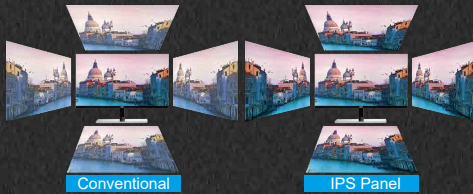

AOC

B1
SERIES

COMFORTABLE AND SUPER SLIM

27B1H

- > IPS Panel
- > Frameless
- > Slim
- > VGA & HDMI
- > Low Blue Mode & Flicker Free

IPS WIDE VIEW

LOW BLUE MODE

FLICKER FREE

ULTRA NARROW
BORDER

ULTRA SLIM

HDMI™
HIGH-DENSITY MULTIMEDIA INTERFACE

vision at Heart

► Features

IPS WIDE VIEW

IPS Panel

High contrast ratio images look brighter, sharper, more detailed and vivid.

IPS Screen viewing angle of 178°

ULTRA SLIM

Ultra Slim

Super slim design at just 13mm thin.

ULTRA NARROW BORDER

Narrow Bezel, Narrow Black Border

1.5mm ultra narrow bezel and 5mm narrow black border.

FLICKER FREE

► Specifications

| | |
|-----------------------------|---|
| Model Name | 27B1H |
| Panel Size | 27" / 686mm |
| Pixel Pitch (mm) | 0.3114 (H) × 0.3114 (V) |
| Effective Viewing Area (mm) | 597.88 (H) × 336.31 (V) |
| Brightness (typical) | 250 cd/m ² |
| Contrast Ratio | 1000:1 (Typical) 20 Million : 1(DCR) |
| Smart Response | 9ms (GtG) |
| Viewing Angle | 178° (H) / 178° (V) (CR > 10) |
| Color Gamut | NTSC 82% (CIE1976) / sRGB 100% (CIE1931) |
| Optimum Resolution | 1920 x 1080 @ 60Hz |
| Display Colors | 16.7 Million |
| Signal Input | VGA, HDMI 1.4 |
| Power Supply | 19VDC, 1.9A |
| Smart Power Mode: Typical | 23W |
| Built-in Speakers | no |
| Regulatory Approvals | BSMI / KC / KCC / e-Standby / RCM / MEPS / CE / FCC |
| Wall-Mount | no |
| Cabinet Color | Black |
| Adjustable Stand | Tilt: -4° ~ 21.5° |
| Product with Stand (mm) | 460.1 (H) × 613.1 (W) × 199.8 (D) |
| Packaging (mm) | 527 (H) × 686 (W) × 134 (D) |
| Weight (Net /Gross) kg | 3.2 / 5.1 |