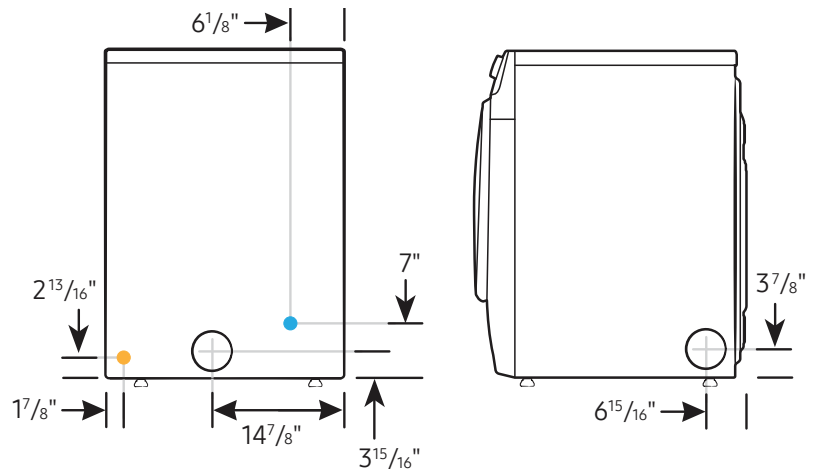

#### Product Dimensions & Weight (WxHxD)

Dimensions: 27" x 38<sup>3</sup>/<sub>4</sub>" x 31<sup>5</sup>/<sub>16</sub>"  
Weight: 119 lbs

**Alcove or closet installation**

Minimum clearance for closet and alcove installations:

**Connection Dimensions**

Back and side view of dryer

- LEGEND:**  
● Cold Water Connection  
● Gas Connection

Actual color may vary. Design, specifications, and color availability are subject to change without notice. Non-metric weights and measurements are approximate.

**Connection Dimensions**

Back and side views of stacked pair

- LEGEND:**
- Cold Water Connection
  - Hot Water Connection
  - Gas Connection

Actual color may vary. Design, specifications, and color availability are subject to change without notice. Non-metric weights and measurements are approximate.