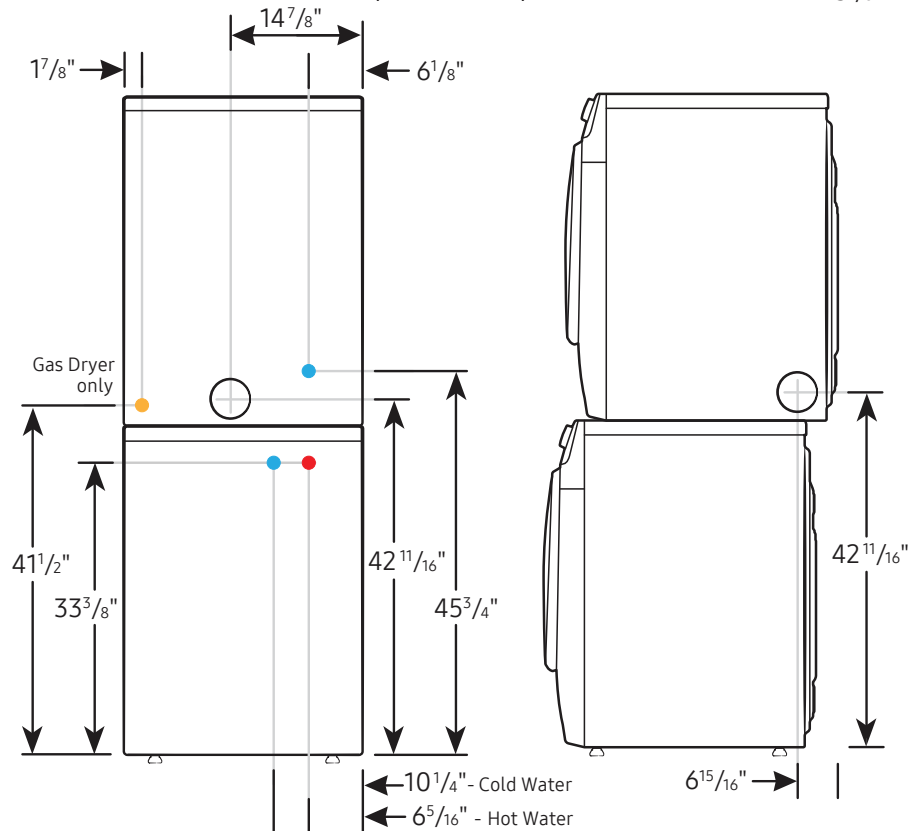

#### Product Dimensions & Weight (WxHxD)

Dimensions: 27" x 38<sup>3</sup>/<sub>4</sub>" x 31<sup>5</sup>/<sub>16</sub>"  
Weight: 119 lbs

**Alcove or closet installation**

Minimum clearance for closet and alcove installations:

**Connection Dimensions**

Back and side view of dryer

- LEGEND:**  
● Cold Water Connection  
● Gas Connection

Actual color may vary. Design, specifications, and color availability are subject to change without notice. Non-metric weights and measurements are approximate.

7.5 cu. ft. AI Smart Dial Gas Dryer with Super Speed Dry and MultiControl™

**Installation Specifications – Stacked Pair**

Clearances indicated are for stacked pairs. The closet front must have two unobstructed air openings for a combined minimum total area of 72-inch<sup>2</sup>.

**Connection Dimensions**

Back and side views of stacked pair

- LEGEND:**
- Cold Water Connection
  - Hot Water Connection
  - Gas Connection

Actual color may vary. Design, specifications, and color availability are subject to change without notice. Non-metric weights and measurements are approximate.