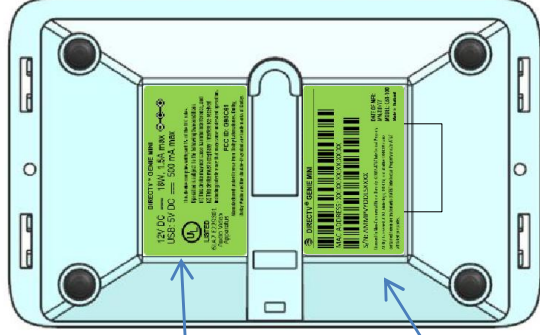

# IRD Label SPEC

Label 37281610

- ✓ Label 1 color: Pantone 367C
- ✓ Label 2 color: Pantone 367C
- ✓ Label 1 & Label 2: 26X 43.5mm

LABEL 2  
37281610

- Arial Narrow 8 pt
- Arial Narrow Bold 6 pt
- UL certification number  
Arial Narrow 6 pt

Arial Narrow Bold 6 pt

Myriad Pro Cond 5 pt.

FCC ID

Arial Narrow Bold 6 pt

Myriad Pro Cond 5 pt.

LABEL 1  
37281610

- Arial Narrow 6 pt.
- MAC Address,  
Code 128: (26mm X 5mm)  
Calibri (Body) 6 pt.
- IRD Serial Number,  
Code 128: (32mm X 5mm)  
Consolas Font 6 pt.
- Myriad Pro Cond 4 pt.

Place on the bottom side of  
the bottom cover.

- Myriad Pro Cond Bold 5 pt.
- Myriad Pro Cond 5 pt.
- Myriad Pro Cond Bold 5 pt.
- Myriad Pro Cond Bold 4 pt.

See IRD Serial Number Logic in next page

**S** Safety Critical  
This label may require review by Product Certification and Compliance. See Specification, "Component Safety Requirements" 1592970 paragraph 5.