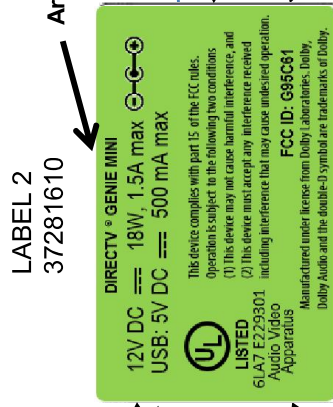

# IRD Label SPEC

Label 37281610

- ✓ Label 1 color: Pantone 367C
- ✓ Label 2 color: Pantone 367C
- ✓ Label 1 & Label 2: 26X 43.5mm

LABEL 2  
37281610

- Arial Narrow 8 pt
- Arial Narrow Bold 6 pt
- UL certification number  
Arial Narrow 6 pt

Arial Narrow Bold 6 pt

Myriad Pro Cond 5 pt.

FCC ID

Arial Narrow Bold 6 pt

Myriad Pro Cond 5 pt.

LABEL 1  
37281610

- Arial Narrow 6 pt.
- MAC Address,  
Code 128: (26mm X 5mm)  
Calibri (Body) 6 pt.
- IRD Serial Number,  
Code 128: (32mm X 5mm)  
Consolas Font 6 pt.
- Myriad Pro Cond 4 pt.

Place on the bottom side of  
the bottom cover.

- Myriad Pro Cond Bold 5 pt.
- Myriad Pro Cond 5 pt.
- Myriad Pro Cond Bold 5 pt.
- Myriad Pro Cond Bold 4 pt.

See IRD Serial Number Logic in next page

**S** Safety Critical  
This label may require review by Product Certification and Compliance. See Specification, "Component Safety Requirements" 1592970 paragraph 5.