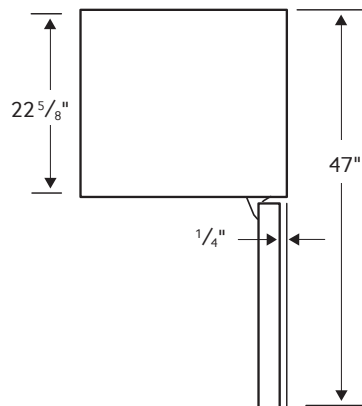

### Dimensions

### Product Dimensions & Weight

Dimensions (WxHxD with hinges, handle and door):  
23<sup>3</sup>/<sub>8</sub>" x 73" x 27<sup>1</sup>/<sub>8</sub>"

Dimensions (WxHxD with hinges and door):  
23<sup>3</sup>/<sub>8</sub>" x 73" x 25<sup>1</sup>/<sub>2</sub>"