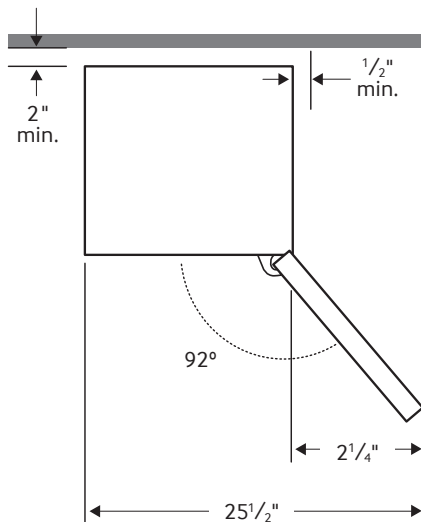

### Dimensions

### Product Dimensions & Weight

Dimensions (WxHxD with hinges, handle and door):  
23<sup>3</sup>/<sub>8</sub>" x 73" x 27<sup>1</sup>/<sub>8</sub>"

Dimensions (WxHxD with hinges and door):  
23<sup>3</sup>/<sub>8</sub>" x 73" x 25<sup>1</sup>/<sub>2</sub>"