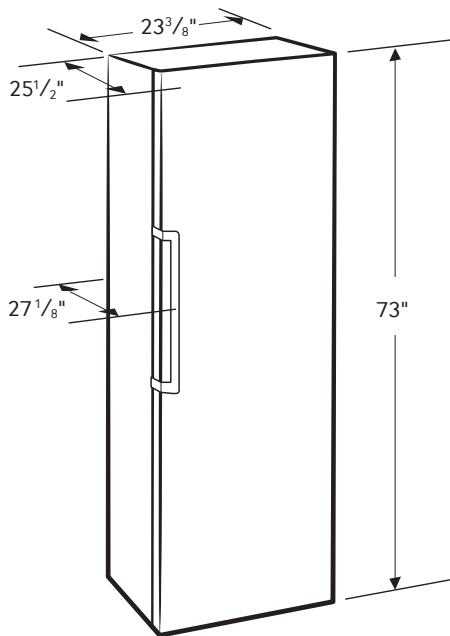

## 11.4 cu. ft. BESPOKE Flex Column Refrigerator with Customizable Colors and Flexible Design

### Dimensions

### Product Dimensions & Weight

Dimensions (WxHxD with hinges, handle and door):  
23<sup>3</sup>/<sub>8</sub>" x 73" x 27<sup>1</sup>/<sub>8</sub>"

Dimensions (WxHxD with hinges and door):  
23<sup>3</sup>/<sub>8</sub>" x 73" x 25<sup>1</sup>/<sub>2</sub>"