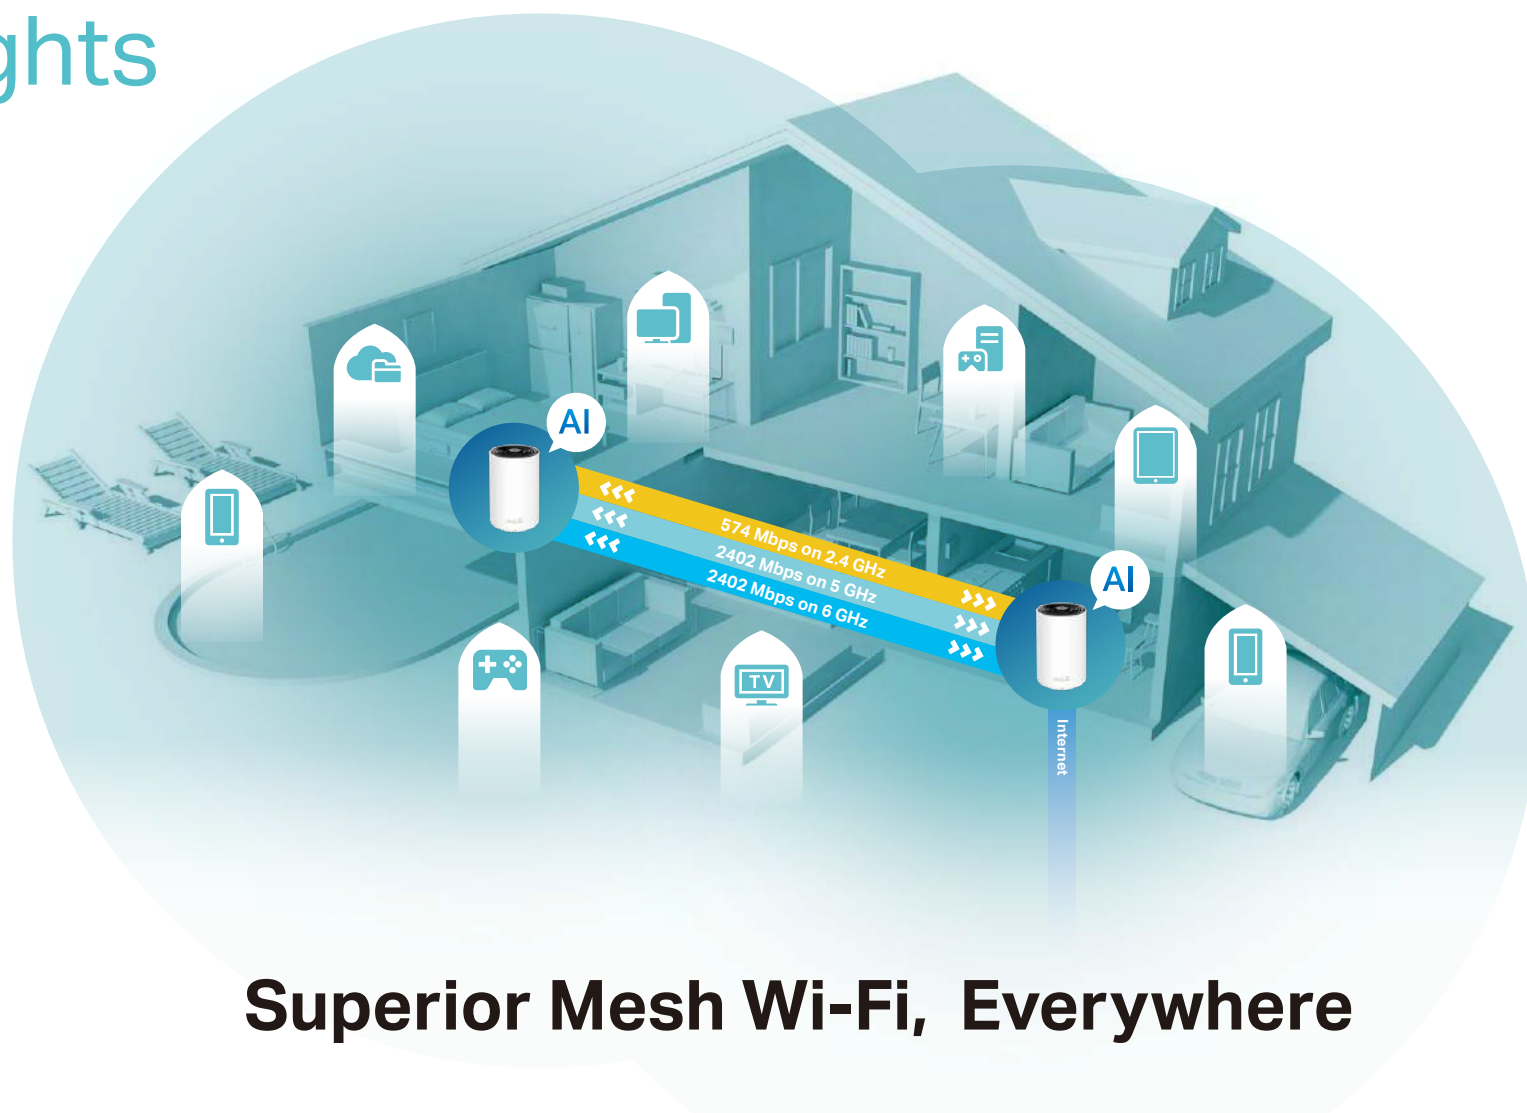

deco™

Superior Mesh Wi-Fi,
Everywhere

Wi-Fi 6

HomeShield

AXE5400

Tri-Band Mesh Wi-Fi 6E System

Includes latest
6 GHz Wi-Fi band

Deco XE75

tp-link

Wi-Fi 6E

Highlights

Superior Mesh Wi-Fi, Everywhere

Wi-Fi 6E Huge Leap Forward for Wi-Fi

Robust High-Speed Connections

Experience ultra-fast Wi-Fi with more connected devices thanks to the brand-new 6 GHz band. The added 160 MHz channels prevent competition over bandwidth and drops in speed.