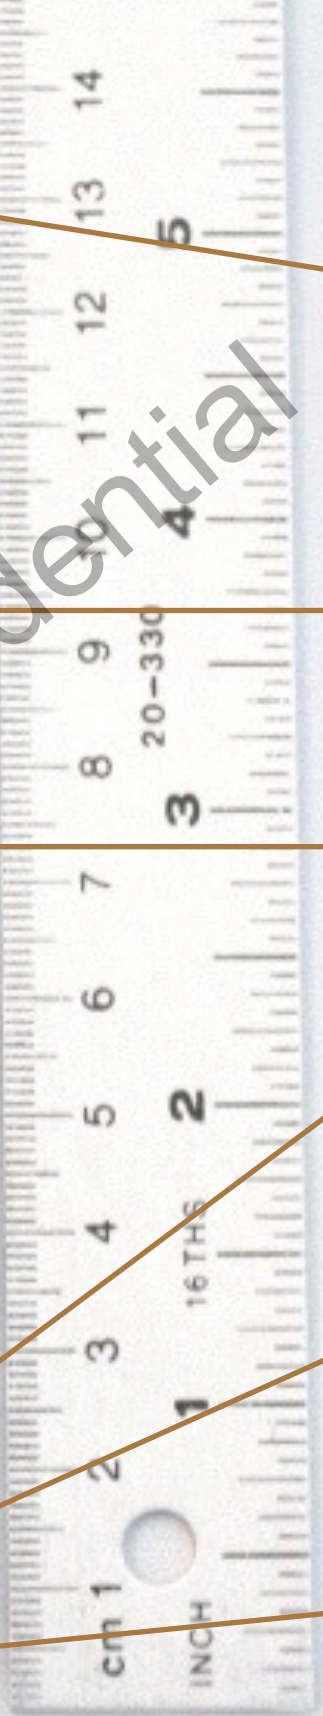

A1660 and A1780
Internal View

5G WiFi antenna structure

Secondary Cellular/GPS/NFC/
2.4GHz WiFi/BT Antenna
Structure

Battery

MLB

UICC card slot

Speaker Assembly

WiFi 2.4/5GHz antenna

Lightning connector

Primary cellular antenna