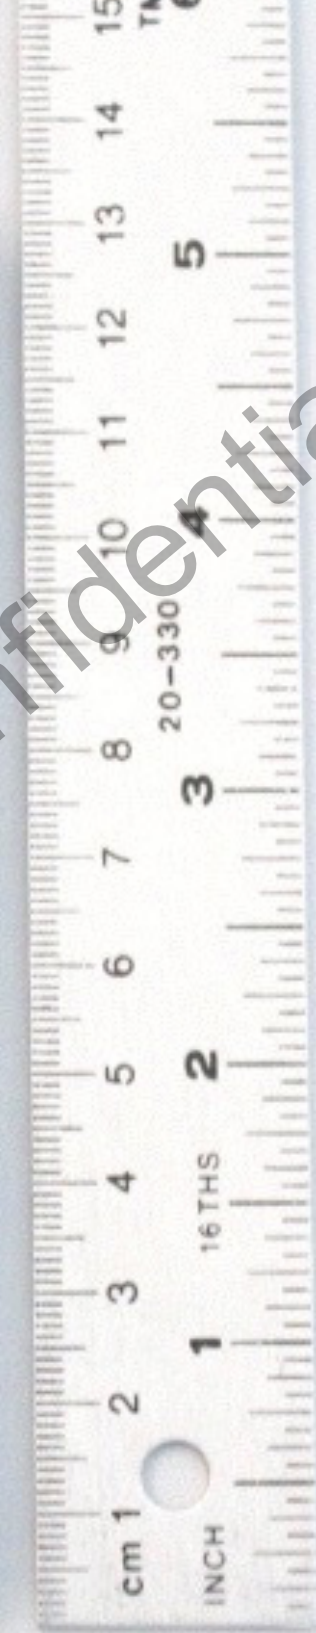

A1660 and A1780

LCD and Touch Screen removed

Apple Proprietary and Confidential

A1660 and A1780
LCD/Touch Screen Assembly - Front

Apple Pro Confidential

A1660 and A1780

LCD/Touch Screen Assembly - Back

Apple Proprietary and Confidential

A1660 and A1780
Internal View

5G WiFi antenna structure

Secondary Cellular/GPS/NFC/
2.4GHz WiFi/BT Antenna
Structure

Battery

MLB

UICC card slot

Speaker Assembly

WiFi 2.4/5GHz antenna