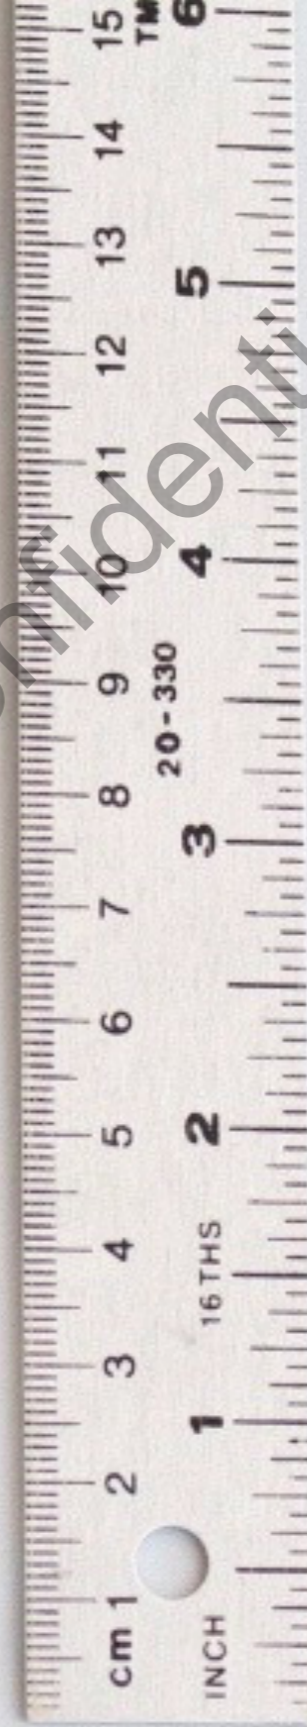

# A1660, A1779, A1778, A1780- Front Face

Multi-Touch panel, LCD display, Earpiece receiver,  
FaceTime camera, Home button

Apple Proprietary and Confidential

**A1660, A1779, A1778, A1780- Right side**

Sleep/Wake button, UICC card tray

Apple Proprietary and Confidential

**A1660, A1779, A1778, A1780- Left side**

Ring/Silent switch, Volume buttons

Apple Proprietary and Confidential

A1660, A1779, A1778, A1780- Top side

**A1660, A1779, A1778, A1780- Bottom side**