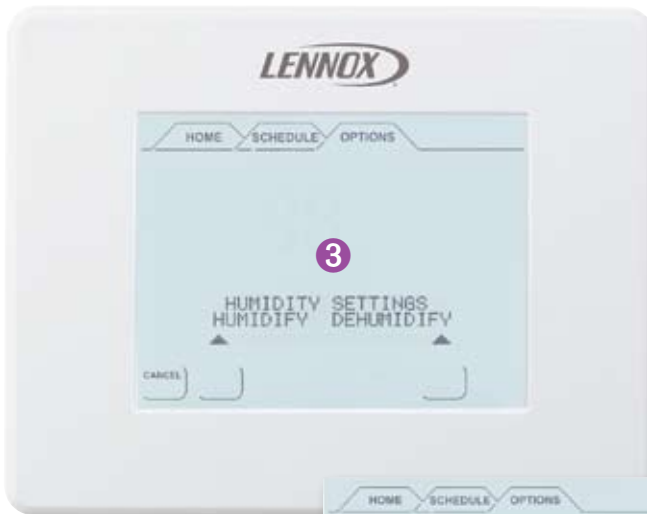

It thinks of everything so you don't have to.

1 Auto adjust time settings – When this function is on, your thermostat automatically adjusts for the change from daylight saving time to standard time; date function also adjusts for leap years

2 Reminders – The OPTIONS screen allows you to select from a series of service and parts replacement REMINDERS that are then clearly displayed on the HOME screen

You're always on time, because the ComfortSense™ 7000 thermostat's real-time clock automatically adjusts for daylight saving time and leap years.