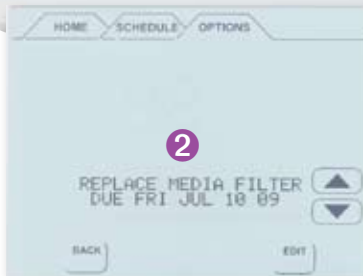

It thinks of everything so you don't have to.

1 Auto adjust time settings – When this function is on, your thermostat automatically adjusts for the change from daylight saving time to standard time; date function also adjusts for leap years