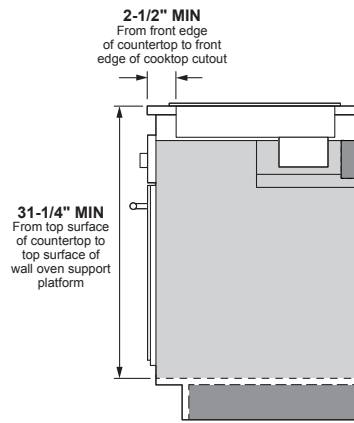

NOTE: 30" induction cooktops are approved for use over select GE 27" and GE 30" Single Wall Ovens and Warming Drawers. Refer to cooktop and wall oven/warming drawer installation instructions packed with product for current dimensional data. If installed with a GE Telescopic Downdraft System, consult both the cooktop and downdraft installation instructions packed with product before installing. Cooktop gas/electric supply may need to be re-routed to install downdraft. The countertop cutout requires 23-1/2" minimum flat countertop surface and 25" minimum total countertop depth. In addition, other clearances to front edge of the countertop must be considered. Before installing, consult installation instructions packed with product for current dimensional data.

CUTOUT FILLER TRIM KIT: A filler trim kit is available for use if your countertop cutout is larger than the dimension shown, up to 29-13/16" x 20-7/16". Order JXTR32B for black or JXTR32W for white, to reduce the cutout opening for installation of this cooktop. These kits may be ordered from your GE Appliances Dealer.

APPROXIMATE COOKING DIMENSIONS

To insure accuracy, it is best to make a template when cutting the opening in the counter

INSTALLATION ABOVE A WALL OVEN

KW RATING	
240V	7.4
208V	6.4
AMPERAGE	
240V	40 Amps*
208V	40 Amps*