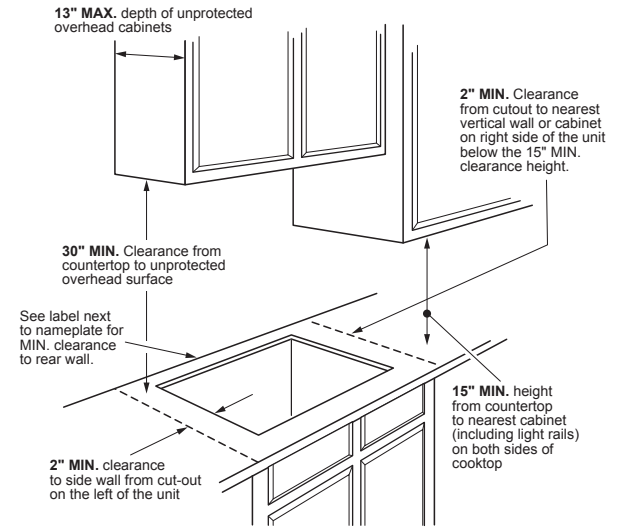

PHP9030ST

GE Profile™ 30" Built-In Touch-Control Induction Cooktop

DIMENSIONS AND INSTALLATION INFORMATION (IN INCHES)

IMPORTANT: Requires a 3" free area between the bottom of the cooktop to any combustible material, i.e., shelving. Free area not required when installing wall oven underneath cooktop. Refer to installation instructions. Requires a 15" minimum from cooktop to adjacent overhead cabinets. Units are furnished with a 48" flexible armored cable.

NOTE: 30" induction cooktops are approved for use over select GE 27" and GE 30" Single Wall Ovens and Warming Drawers. Refer to cooktop and wall oven/warming drawer installation instructions packed with product for current dimensional data. If installed with a GE Telescopic Downdraft System, consult both the cooktop and downdraft installation instructions packed with product before installing. Cooktop gas/electric supply may need to be re-routed to install downdraft. The countertop cutout requires 23-1/2" minimum flat countertop surface and 25" minimum total countertop depth. In addition, other clearances to front edge of the countertop must be considered. Before installing, consult installation instructions packed with product for current dimensional data.

CUTOUT FILLER TRIM KIT: A filler trim kit is available for use if your countertop cutout is larger than the dimension shown, up to 29-13/16" x 20-7/16". Order JXTR32B for black or JXTR32W for white, to reduce the cutout opening for installation of this cooktop. These kits may be ordered from your GE Appliances Dealer.

APPROXIMATE COOKING DIMENSIONS

To insure accuracy, it is best to make a template when cutting the opening in the counter

INSTALLATION ABOVE A WALL OVEN

KW RATING	
240V	7.4
208V	6.4
AMPERAGE	
240V	40 Amps*
208V	40 Amps*