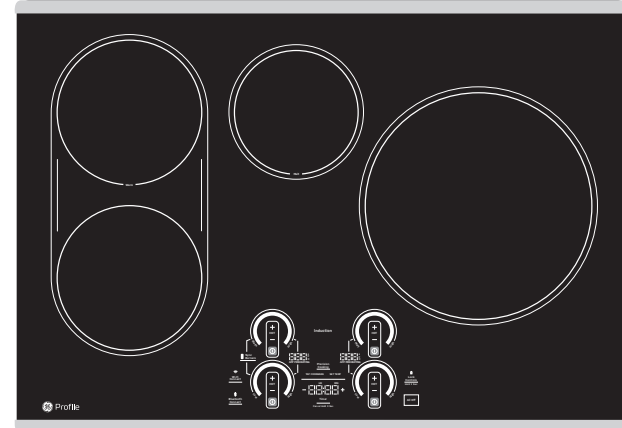

PHP9030ST

GE Profile™ 30" Built-In Touch-Control Induction Cooktop

FEATURES AND BENEFITS

Maximum Responsiveness - 19 Control Levels

Power Boil

Precision Temperature Control

Guided Cooking

Easy Clean Surface

Safe Surface

Most Efficient Heating

Synchronized Elements

Chef Connect

Smart Cookware Rebate for 11" Smart Pan

Timer

Built-in WiFi

Control Lock

Fit Guarantee

Model PHP9030STSS - Stainless Steel

SMART COOKWARE REBATE

Smart pans pair with this smart cooktop to ensure you get the perfect cooking results. Earn a rebate for a free 11" Hestan Cue Smart Pan.