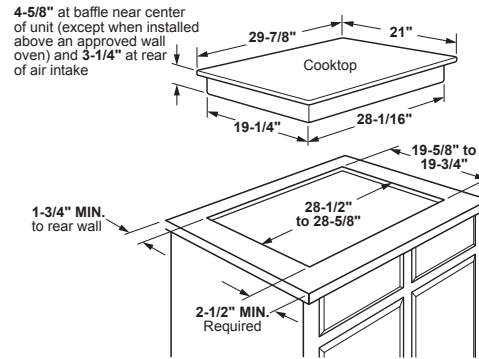

NOTE: 30" induction cooktops are approved for use over select GE 27" and GE 30" Single Wall Ovens and Warming Drawers. Refer to cooktop and wall oven/warming drawer installation instructions packed with product for current dimensional data. If installed with a GE Telescopic Downdraft System, consult both the cooktop and downdraft installation instructions packed with product before installing. Cooktop gas/electric supply may need to be re-routed to install downdraft. The countertop cutout requires 23-1/2" minimum flat countertop surface and 25" minimum total countertop depth. In addition, other clearances to front edge of the countertop must be considered. Before installing, consult installation instructions packed with product for current dimensional data.

CUTOUT FILLER TRIM KIT: A filler trim kit is available for use if your countertop cutout is larger than the dimension shown, up to 29-13/16" x 20-7/16". Order JXTR32B for black or JXTR32W for white, to reduce the cutout opening for installation of this cooktop. These kits may be ordered from your GE Appliances Dealer.

APPROXIMATE COOKING DIMENSIONS

To insure accuracy, it is best to make a template when cutting the opening in the counter