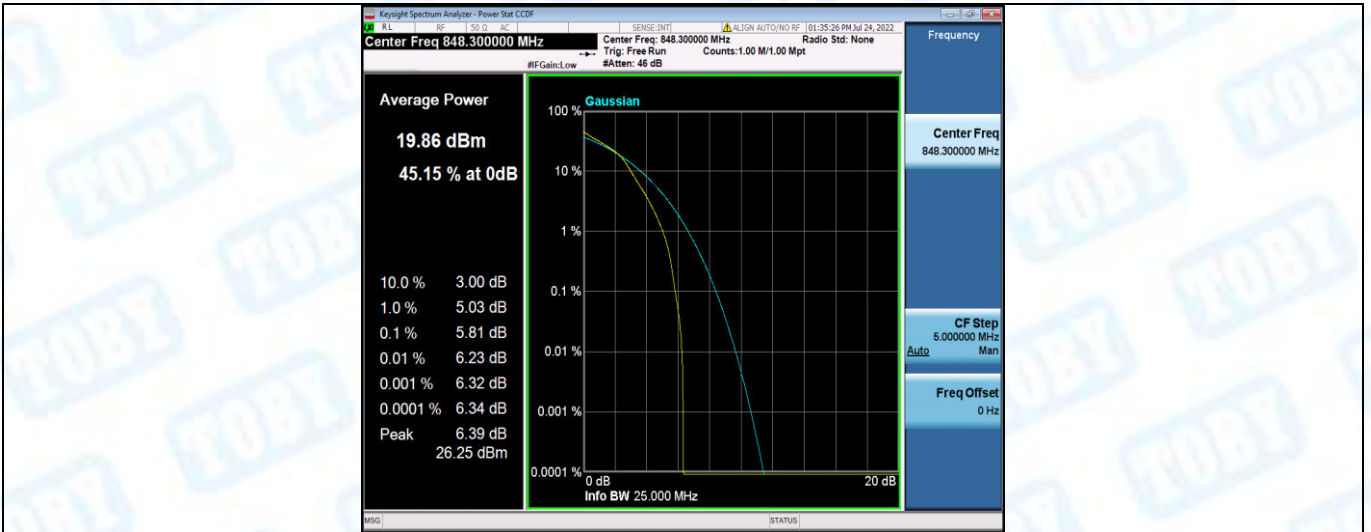

Band26-1.4MHz-16QAM-27033-6RB#0

Band26-3MHz-QPSK-26805-1RB#0