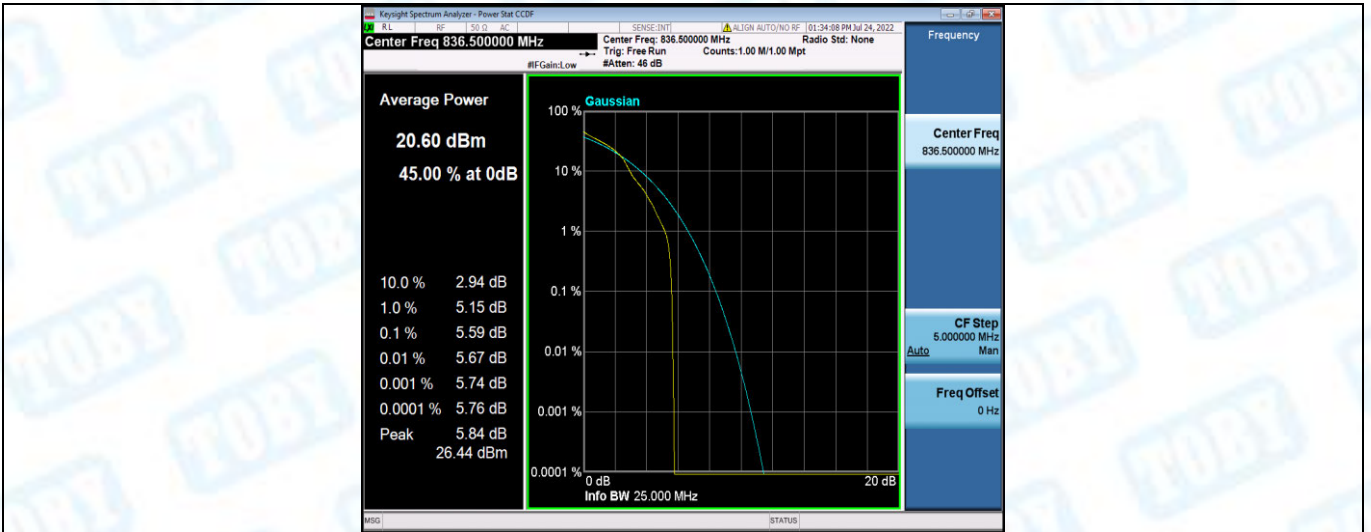

Band26-1.4MHz-QPSK-26915-1RB#0

Band26-1.4MHz-QPSK-26915-6RB#0

Band26-1.4MHz-QPSK-27033-1RB#0

Band26-1.4MHz-QPSK-27033-6RB#0

Band26-1.4MHz-16QAM-26797-1RB#0

Band26-1.4MHz-16QAM-26797-6RB#0

Band26-1.4MHz-16QAM-26915-1RB#0