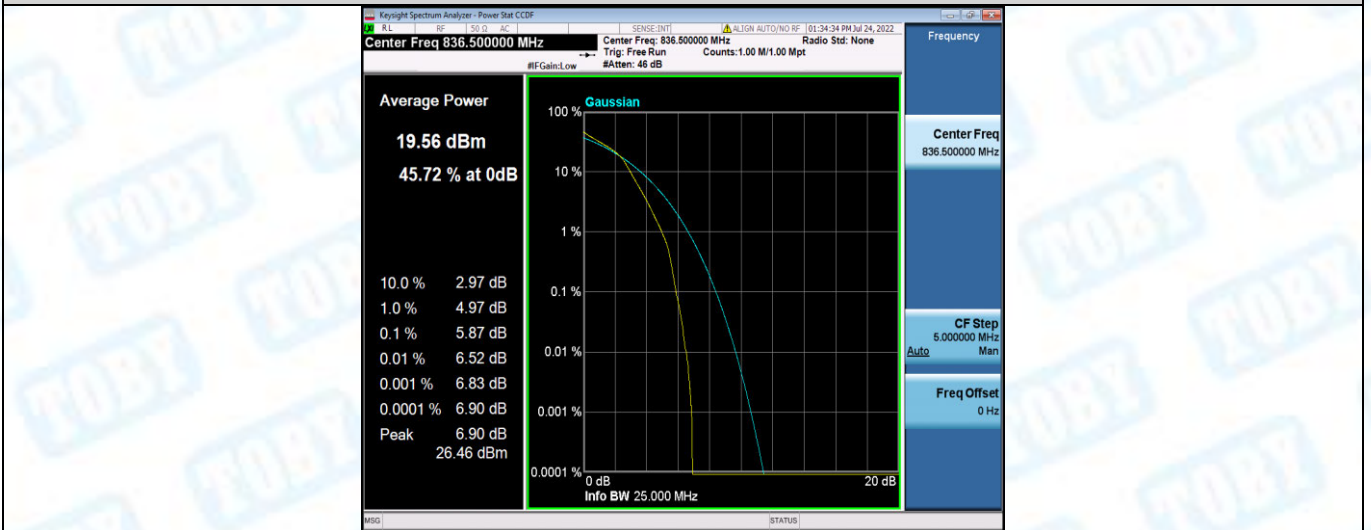

Band26-1.4MHz-16QAM-26915-6RB#0

Band26-1.4MHz-16QAM-27033-1RB#0