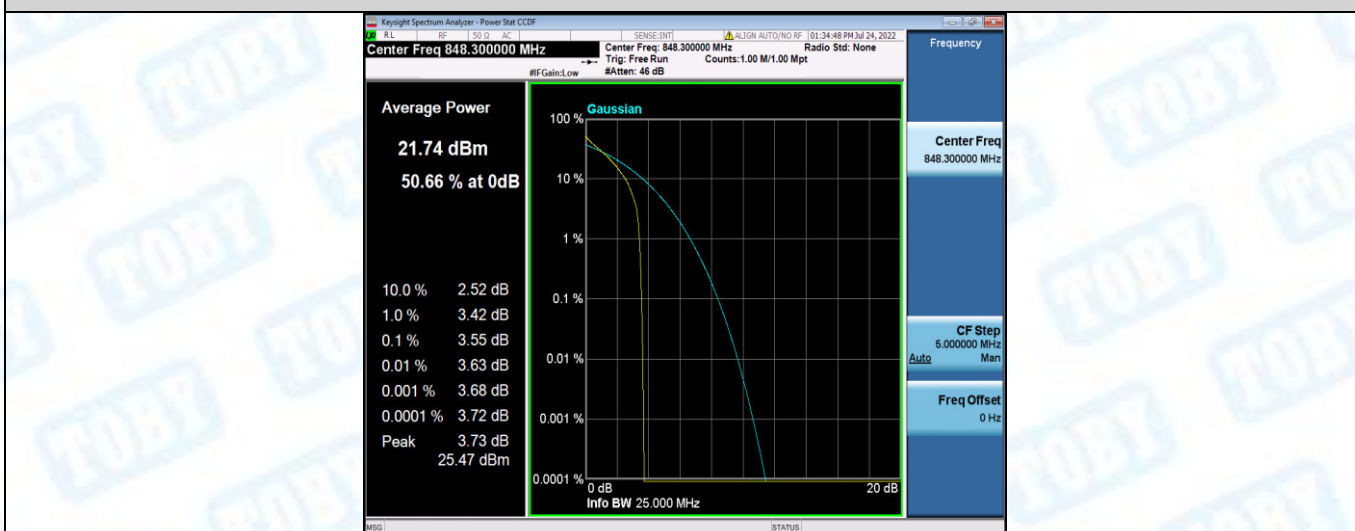

Band26-1.4MHz-QPSK-27033-1RB#0

Band26-1.4MHz-QPSK-27033-6RB#0