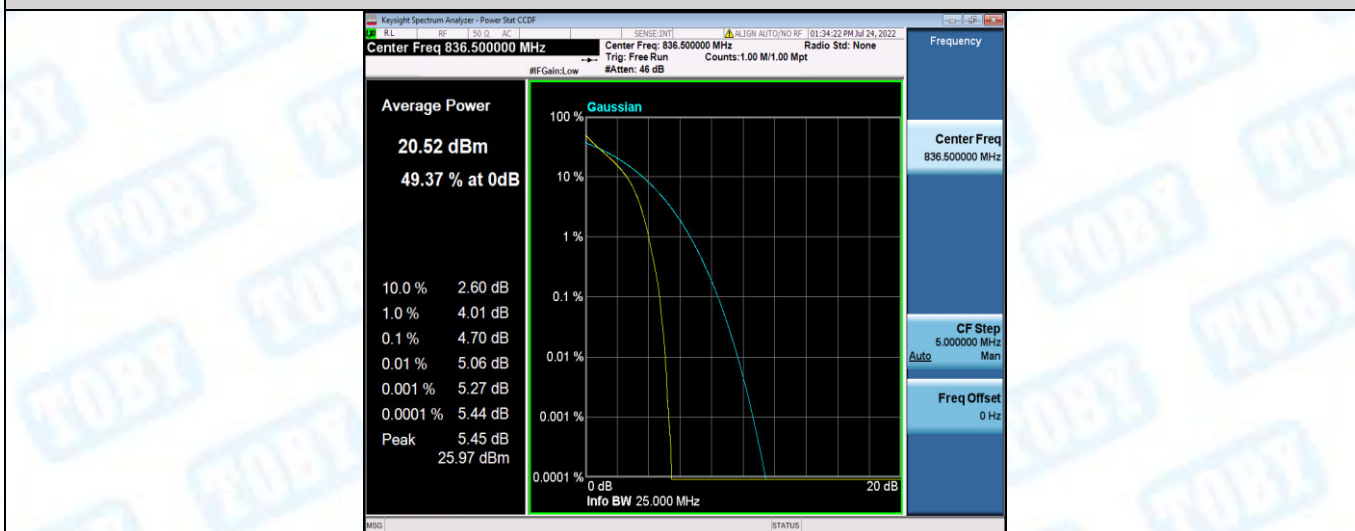

Band26-1.4MHz-QPSK-26915-6RB#0

Band26-1.4MHz-QPSK-27033-1RB#0