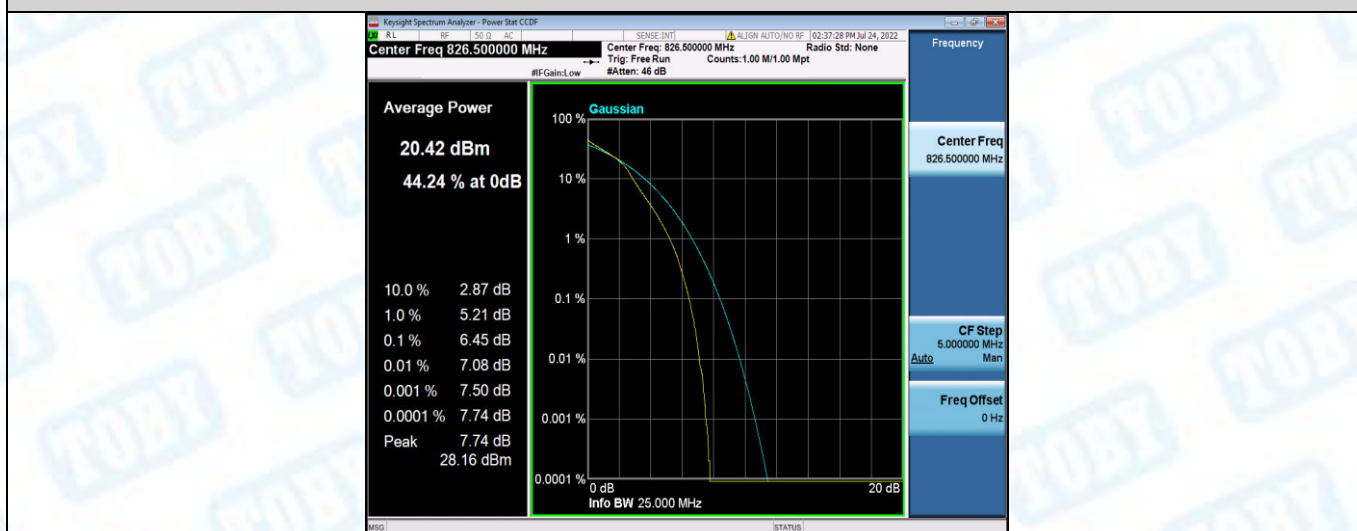

Band26-5MHz-16QAM-26815-25RB#0

Band26-5MHz-16QAM-26915-1RB#0