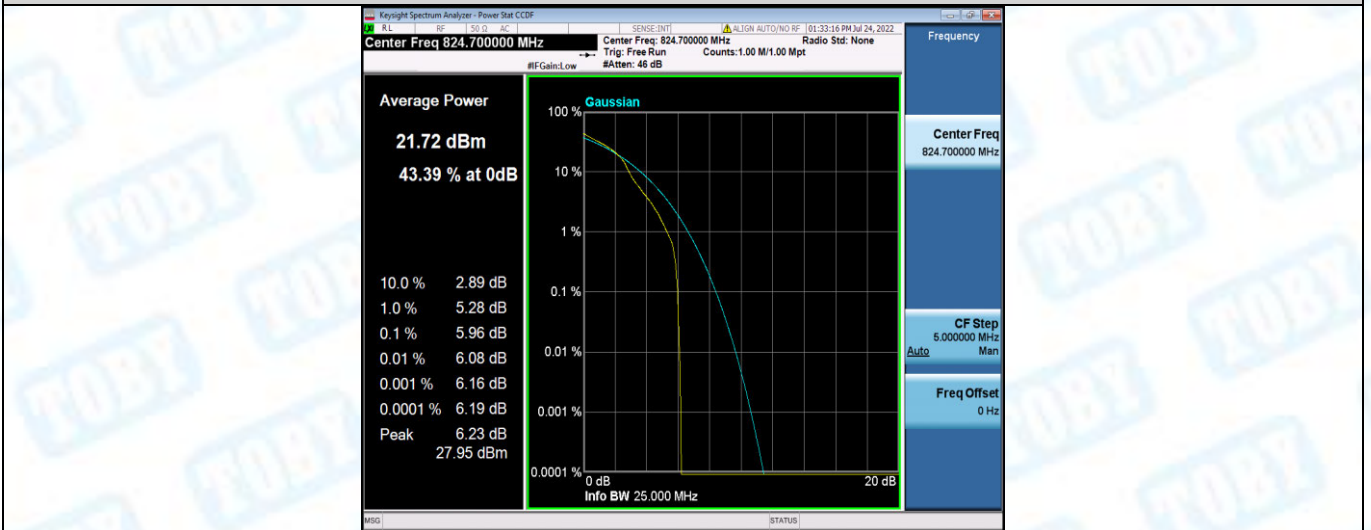

Band26-1.4MHz-QPSK-26915-1RB#0

Band26-1.4MHz-QPSK-26915-6RB#0

Band26-1.4MHz-QPSK-27033-1RB#0

Band26-1.4MHz-QPSK-27033-6RB#0

Band26-1.4MHz-16QAM-26797-1RB#0

Band26-1.4MHz-16QAM-26797-6RB#0

Band26-1.4MHz-16QAM-26915-1RB#0