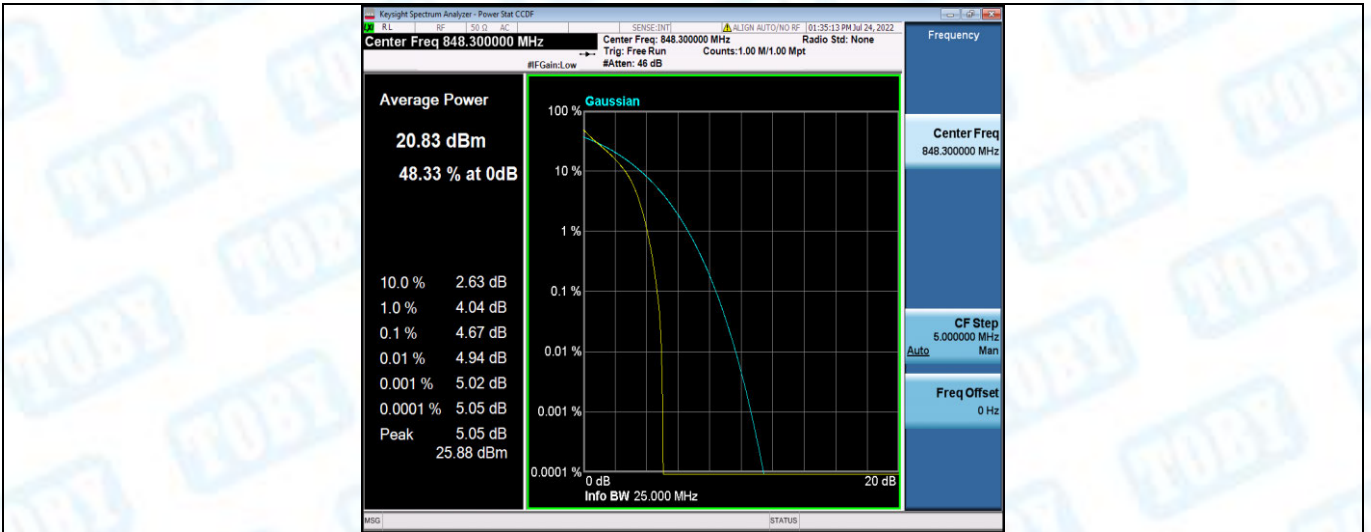

Band26-1.4MHz-QPSK-26915-1RB#0

Band26-1.4MHz-QPSK-26915-6RB#0

Band26-1.4MHz-QPSK-27033-1RB#0

Band26-1.4MHz-QPSK-27033-6RB#0

Band26-1.4MHz-16QAM-26797-1RB#0

Band26-1.4MHz-16QAM-26797-6RB#0

Band26-1.4MHz-16QAM-26915-1RB#0