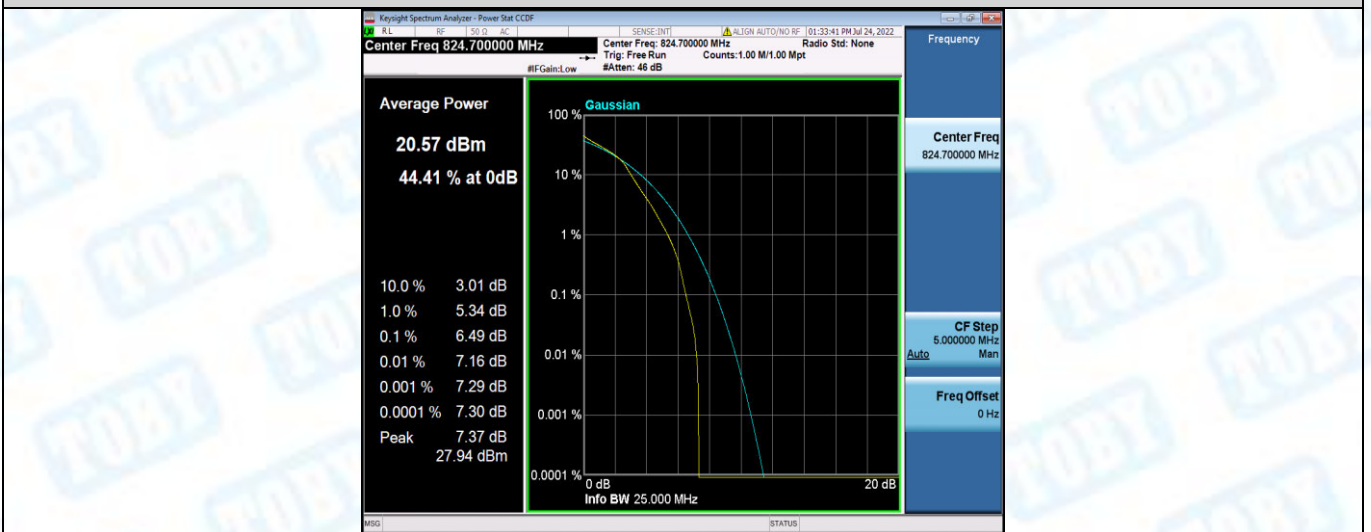

Band26-1.4MHz-QPSK-26915-1RB#0

Band26-1.4MHz-QPSK-26915-6RB#0

Band26-1.4MHz-QPSK-27033-1RB#0

Band26-1.4MHz-QPSK-27033-6RB#0

Band26-1.4MHz-16QAM-26797-1RB#0

Band26-1.4MHz-16QAM-26797-6RB#0

Band26-1.4MHz-16QAM-26915-1RB#0