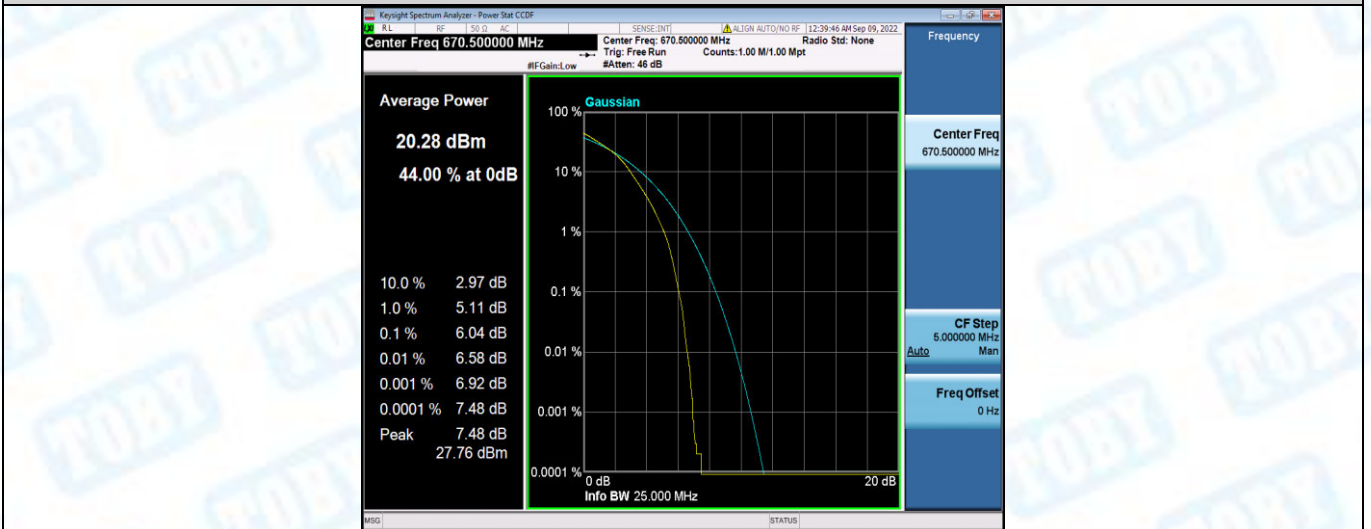

Band71-15MHz-16QAM-133197-75RB#0

Band71-15MHz-16QAM-133297-1RB#0