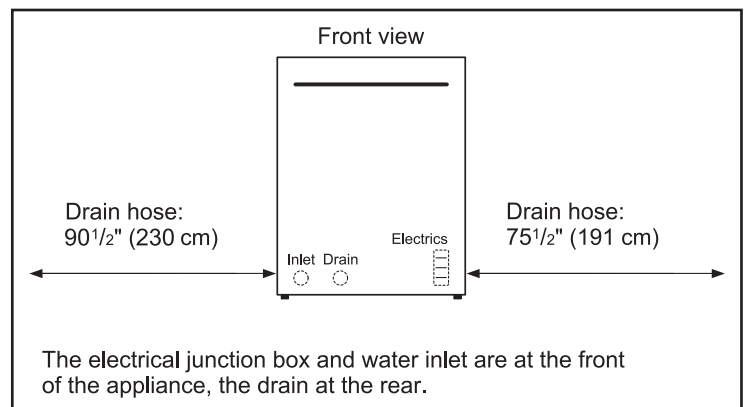

24" Recessed Handle Dishwasher

100 Series – Stainless Steel SHEM3AY52N

Installation Details

For help and assistance with Bosch accessories please visit: www.bosch-eshop.com/eshop/bosch/us or call 1-800-944-2904 Mon-Fri 5am to 6pm PST Sat 6am to 3pm PST

Notes: All height, width and depth dimensions are shown in inches. BSH reserves the absolute and unrestricted right to change product materials and specifications, at any time, without notice. Consult the product's installation instructions for final dimensional data and other details prior to making cutout. Applicable product warranty can be found in accompanying product literature or you may contact your account manager for further details.

Warranties: Bosch warrants that the Product is free from defects in materials and workmanship for a period of three hundred and sixty-five (365) days from the date of purchase. The foregoing timeline begins to run upon the date of purchase, and shall not be stalled, tolled, extended, or suspended, for any reason whatsoever. This Product is also warranted to be free from cosmetic defects in material and workmanship (such as scratches of stainless steel, paint/porcelain blemishes, chip, dents, or other damage) to the finish of the Product, for a period of thirty (30) days from the date of purchase or closing date for new construction. This cosmetic warranty excludes slight color variations due to inherent differences in painted and porcelain parts, as well as differences caused by kitchen lighting, product location, or other similar factors. This cosmetic warranty specifically excludes any display, floor, "As Is", or "B" stock appliances.

For more information on our entire line of products, go to www.bosch-home.com/us or call 1-800-944-2904

© BSH Home Appliances Corporation. All rights reserved. Bosch is a registered trademark of Robert Bosch GmbH.