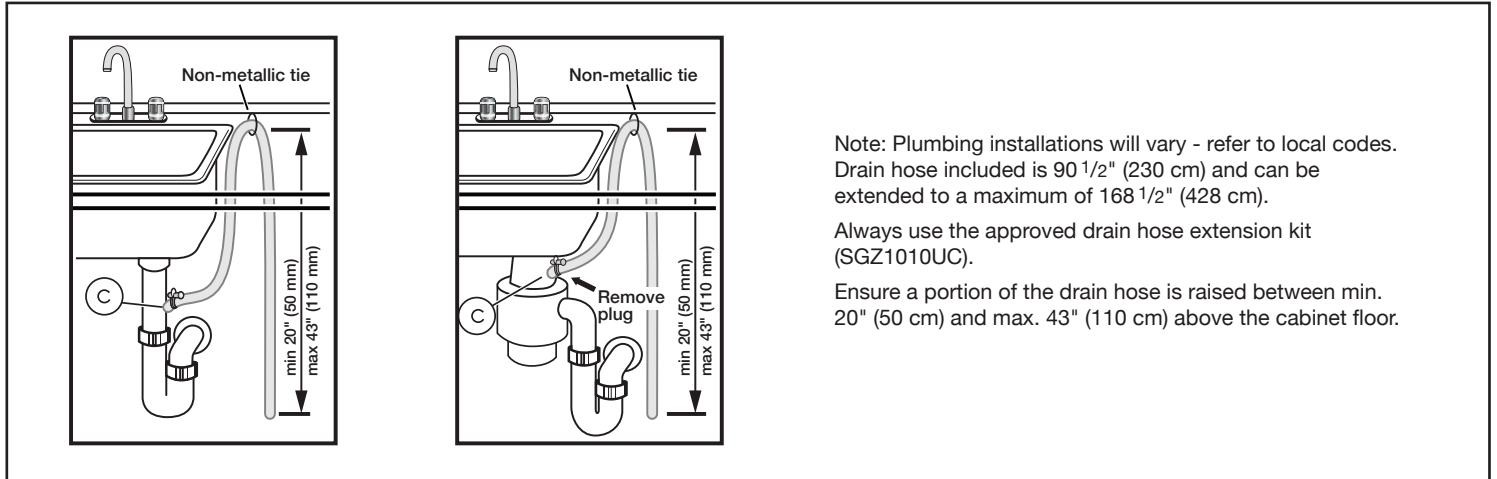

Notes: All height, width and depth dimensions are shown in inches. BSH reserves the absolute and unrestricted right to change product materials and specifications, at any time, without notice. Consult the product's installation instructions for final dimensional data and other details prior to making cutout. Applicable product warranty can be found in accompanying product literature or you may contact your account manager for further details.

24" Recessed Handle Dishwasher

100 Series – Stainless Steel SHEM3AY52N

BOSCH

Invented for life

Installation Details

For help and assistance with Bosch accessories please visit: www.bosch-eshop.com/eshop/bosch/us or call 1-800-944-2904 Mon-Fri 5am to 6pm PST Sat 6am to 3pm PST