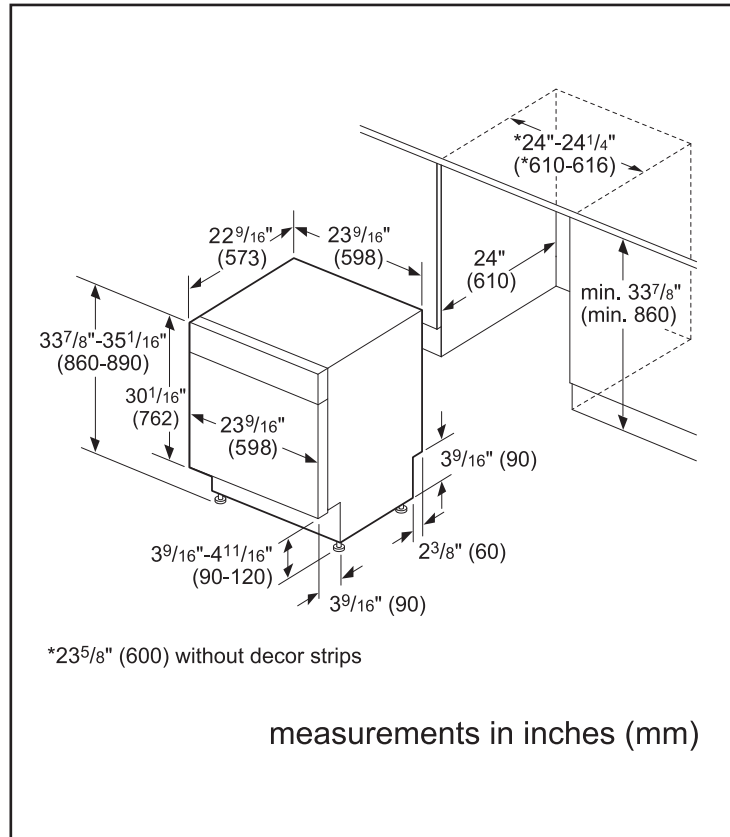

24" Recessed Handle Dishwasher

100 Series – Stainless Steel SHEM3AY52N

Installation Details

For help and assistance with Bosch accessories please visit: www.bosch-eshop.com/eshop/bosch/us or call 1-800-944-2904 Mon-Fri 5am to 6pm PST Sat 6am to 3pm PST

Notes: All height, width and depth dimensions are shown in inches. BSH reserves the absolute and unrestricted right to change product materials and specifications, at any time, without notice. Consult the product's installation instructions for final dimensional data and other details prior to making cutout. Applicable product warranty can be found in accompanying product literature or you may contact your account manager for further details.

Warranties: Bosch warrants that the Product is free from defects in materials and workmanship for a period of three hundred and sixty-five (365) days from the date of purchase. The foregoing timeline begins to run upon the date of purchase, and shall not be stalled, tolled, extended, or suspended, for any reason whatsoever. This Product is also warranted to be free from cosmetic defects in material and workmanship (such as scratches of stainless steel, paint/porcelain blemishes, chip, dents, or other damage) to the finish of the Product, for a period of thirty (30) days from the date of purchase or closing date for new construction. This cosmetic warranty excludes slight color variations due to inherent differences in painted and porcelain parts, as well as differences caused by kitchen lighting, product location, or other similar factors. This cosmetic warranty specifically excludes any display, floor, "As Is", or "B" stock appliances.

For more information on our entire line of products, go to www.bosch-home.com/us or call 1-800-944-2904

© BSH Home Appliances Corporation. All rights reserved. Bosch is a registered trademark of Robert Bosch GmbH.