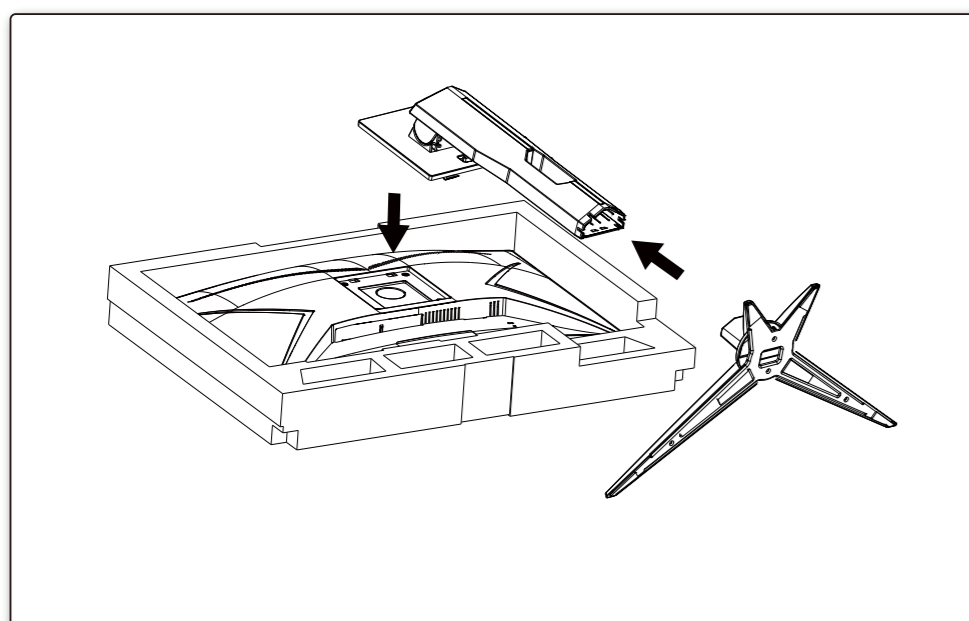

*Different according to countries/regions
Display design may differ from that illustrated

1