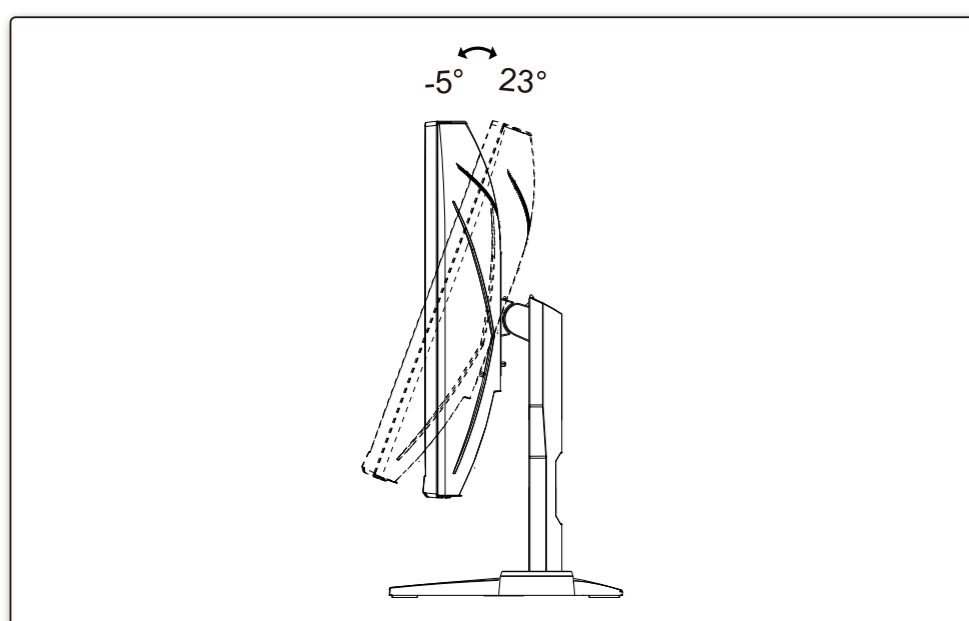

*Different according to countries/regions
Display design may differ from that illustrated

1