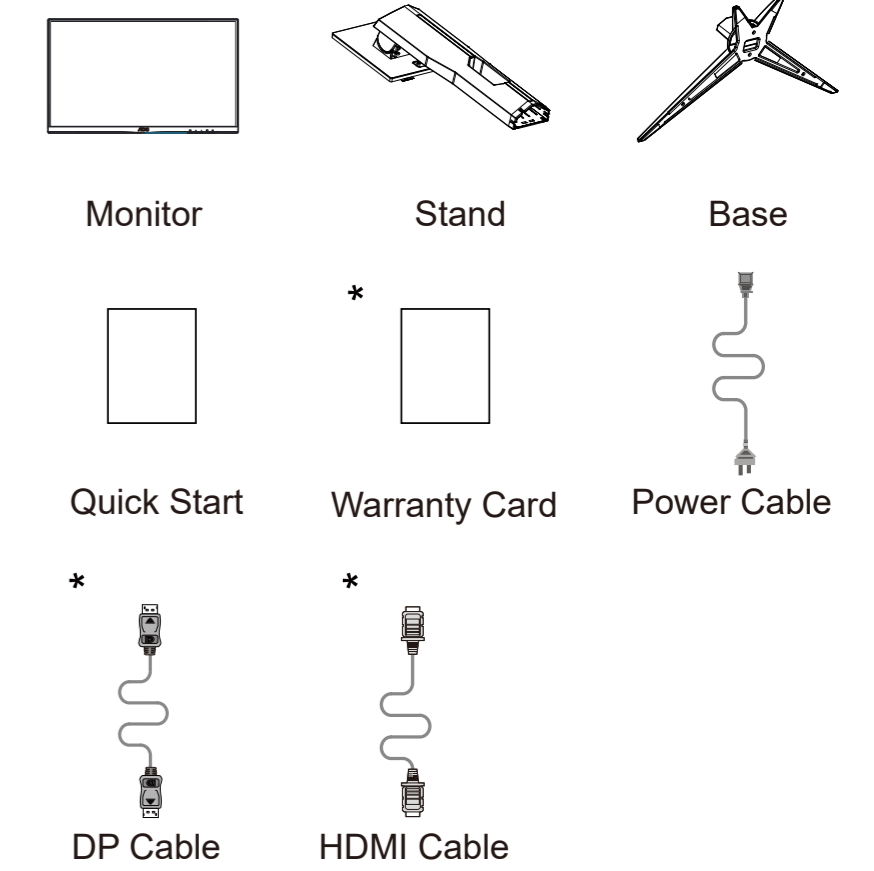

Find your product and get support

 Europe https://eu.aoc.com/en/support	 Россия https://eu.aoc.com/ru/support
 Australia https://au.aoc.com/user_manual	 Hong Kong S.A.R. https://hk.aoc.com/user_manual
 中國台灣 https://tw.aoc.com/user_manual	 Indonesia https://id.aoc.com/user_manual
 日本 https://jp.aoc.com/user_manual	 한국 https://kr.aoc.com/user_manual
 Malaysia https://my.aoc.com/user_manual	 Myanmar https://mm.aoc.com/user_manual

 New Zealand https://nz.aoc.com/user_manual	 Philippines https://ph.aoc.com/user_manual
 Singapore https://sg.aoc.com/user_manual	 ประเทศไทย https://th.aoc.com/user_manual
 Việt Nam https://vn.aoc.com/user_manual	 Middle East https://me.aoc.com/user_manual
 South Africa https://za.aoc.com/user_manual	 Brasil https://aoc.portaltpv.com.br/
 India https://www.aocindia.com/download_manuals.php	 US/Canada https://us.aoc.com/en-US/downloads

xxxxxxxxxxxx

Quick Start
CQ27G2SE/BK

www.aoc.com
©2023 AOC. All Rights Reserved

*Different according to countries/regions
Display design may differ from that illustrated

1

2

3

4

General Specification