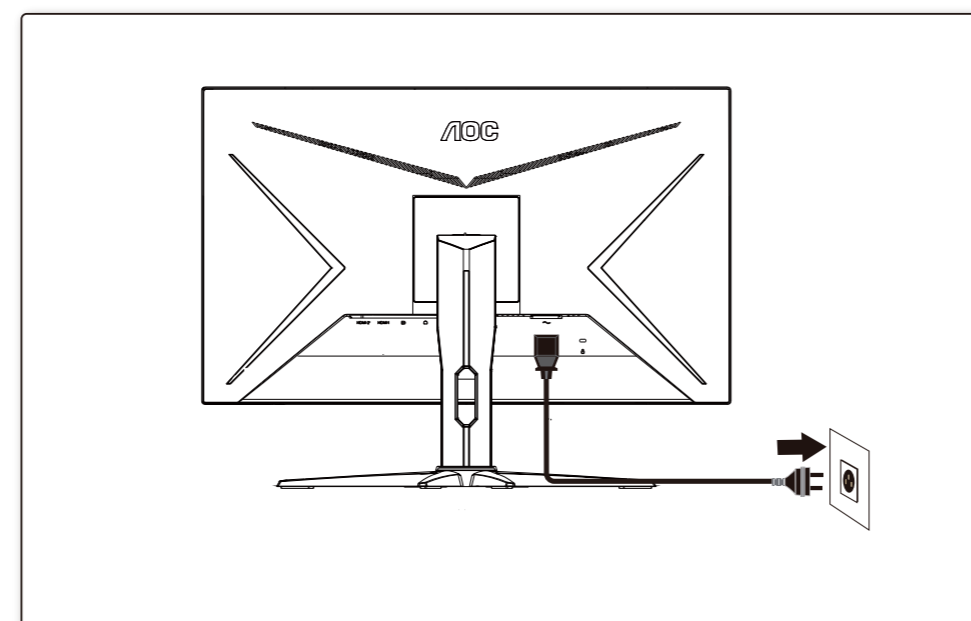

Find your product and get support

 Europe https://eu.aoc.com/en/support	 Россия https://eu.aoc.com/ru/support
 Australia https://au.aoc.com/user_manual	 Hong Kong S.A.R. https://hk.aoc.com/user_manual
 中國台灣 https://tw.aoc.com/user_manual	 Indonesia https://id.aoc.com/user_manual
 日本 https://jp.aoc.com/user_manual	 한국 https://kr.aoc.com/user_manual
 Malaysia https://my.aoc.com/user_manual	 Myanmar https://mm.aoc.com/user_manual

 New Zealand https://nz.aoc.com/user_manual	 Philippines https://ph.aoc.com/user_manual
 Singapore https://sg.aoc.com/user_manual	 ประเทศไทย https://th.aoc.com/user_manual
 Việt Nam https://vn.aoc.com/user_manual	 Middle East https://me.aoc.com/user_manual
 South Africa https://za.aoc.com/user_manual	 Brasil https://aoc.portaltpv.com.br/
 India https://www.aocindia.com/download_manuals.php	 US/Canada https://us.aoc.com/en-US/downloads

xxxxxxxxxxxx

Quick Start
CQ27G2SE/BK

www.aoc.com
©2023 AOC. All Rights Reserved

*Different according to countries/regions
Display design may differ from that illustrated

1

2

3

4

General Specification