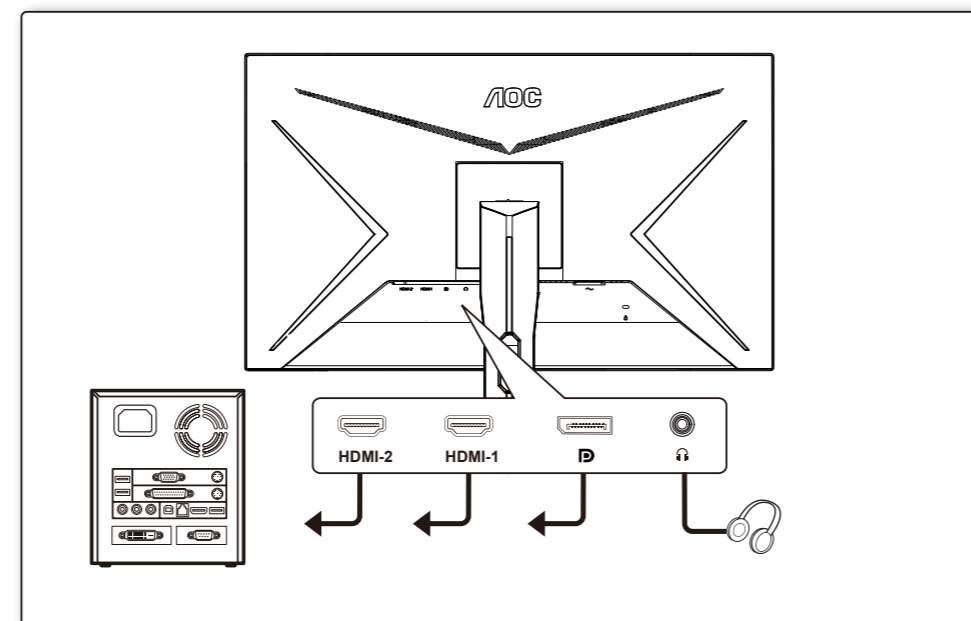

Find your product and get support

 Europe https://eu.aoc.com/en/support	 Россия https://eu.aoc.com/ru/support
 Australia https://au.aoc.com/user_manual	 Hong Kong S.A.R. https://hk.aoc.com/user_manual
 中國台灣 https://tw.aoc.com/user_manual	 Indonesia https://id.aoc.com/user_manual
 日本 https://jp.aoc.com/user_manual	 한국 https://kr.aoc.com/user_manual
 Malaysia https://my.aoc.com/user_manual	 Myanmar https://mm.aoc.com/user_manual

 New Zealand https://nz.aoc.com/user_manual	 Philippines https://ph.aoc.com/user_manual
 Singapore https://sg.aoc.com/user_manual	 ประเทศไทย https://th.aoc.com/user_manual
 Việt Nam https://vn.aoc.com/user_manual	 Middle East https://me.aoc.com/user_manual
 South Africa https://za.aoc.com/user_manual	 Brasil https://aoc.portaltpv.com.br/
 India https://www.aocindia.com/download_manuals.php	 US/Canada https://us.aoc.com/en-US/downloads

xxxxxxxxxxxx

Quick Start
CQ27G2SE/BK

www.aoc.com
©2023 AOC. All Rights Reserved

*Different according to countries/regions
Display design may differ from that illustrated

1

2

3

4

General Specification