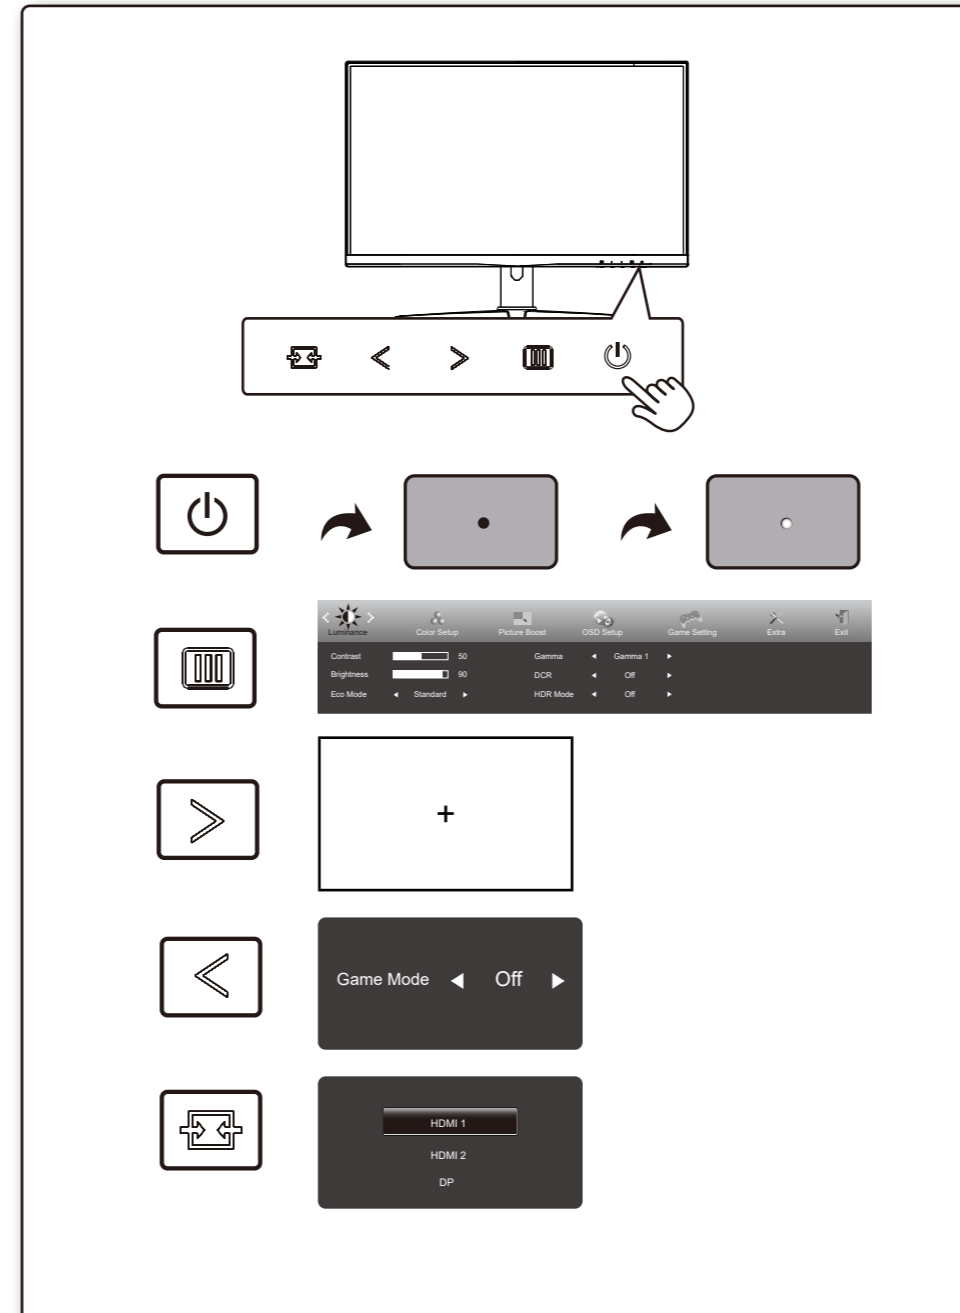

xxxxxxxxxxxx

Quick Start
CQ27G2SE/BK

www.aoc.com
©2023 AOC. All Rights Reserved

*Different according to countries/regions
Display design may differ from that illustrated

1

2

3

4

General Specification

Panel	Model name	CQ27G2SE/BK	
	Driving system	TFT Color LCD	
	Viewable Image Size	68.5cm diagonal (27" Wide Screen)	
	Pixel pitch	0.2331mm(H) x 0.2331mm(V)	
Others	Horizontal scan range	30k-230kHz (HDMI) 30k-250kHz (DP)	
	Horizontal scan Size(Maximum)	596.736mm	
	Vertical scan range	48-144Hz (HDMI) 48-165Hz (DP)	
	Vertical Scan Size(Maximum)	335.664mm	
	Max resolution	2560x1440@144Hz (HDMI) 2560x1440@165Hz (DP)	
	Plug & Play	VESA DDC2B/CI	
	Power Source	100-240V~, 50/60Hz, 1.5A	
	Power Consumption	Typical(default brightness and contrast)	32W
		Max. (brightness =100, contrast =100)	≤ 55W
		Standby mode	≤ 0.5W
	Dimensions(with stand)	612.4x464.6x227.4 mm (WxHxD)	
	Net Weight	4.94kg	
Physical Characteristics	Connector Type	HDMIx2/DP/Earphone out	
	Signal Cable Type	Detachable	
Environmental	Temperature	Operating	0°C~ 40°C
		Non-Operating	-25°C~ 55°C
	Humidity	Operating	10% ~ 85% (non-condensing)
		Non-Operating	5% ~ 93% (non-condensing)
Altitude	Operating	0~ 5000 m (0~ 16404ft)	
	Non-Operating	0~ 12192m (0~ 40000ft)	