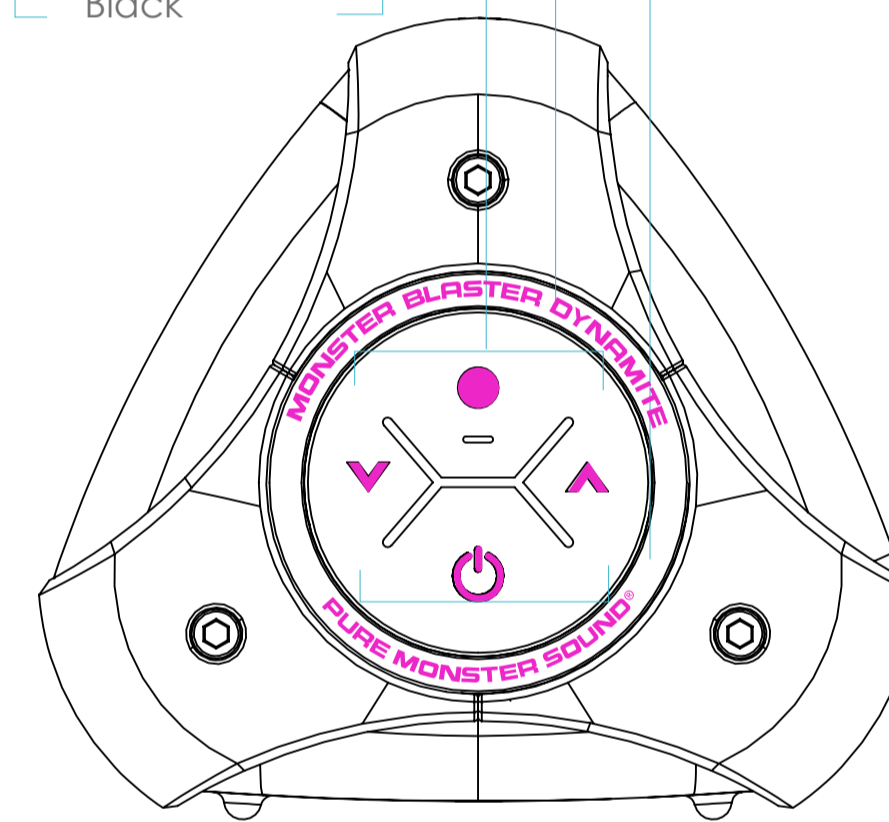

Desc: Monster Dynamite speaker

Unit: mm Scale: 1:1

Date: 09 OCT 2017

BLK  black
 RED  red
 BLU  blue

BLU 
 BLK 
 RED 

debossed 0.3mm
finishing: hi-gloss

pad print

BLK  silver PMS 877C
 RED  Black
 BLU  Black

pad print

BLK  Black
 RED  Red PMS200C
 BLU  Red PMS2728C

RIGHT

pad print

BLK  silver PMS 877C
 RED 
 BLU  silver PMS 877C

TOP

FRONT

BOTTOM

pad print

BLK  silver PMS 877C
 RED  Black
 BLU  Black

LEFT

pad print

BLK  Black
 RED  Red PMS200C
 BLU  Red PMS2728C

BACK

laser etched

pad print