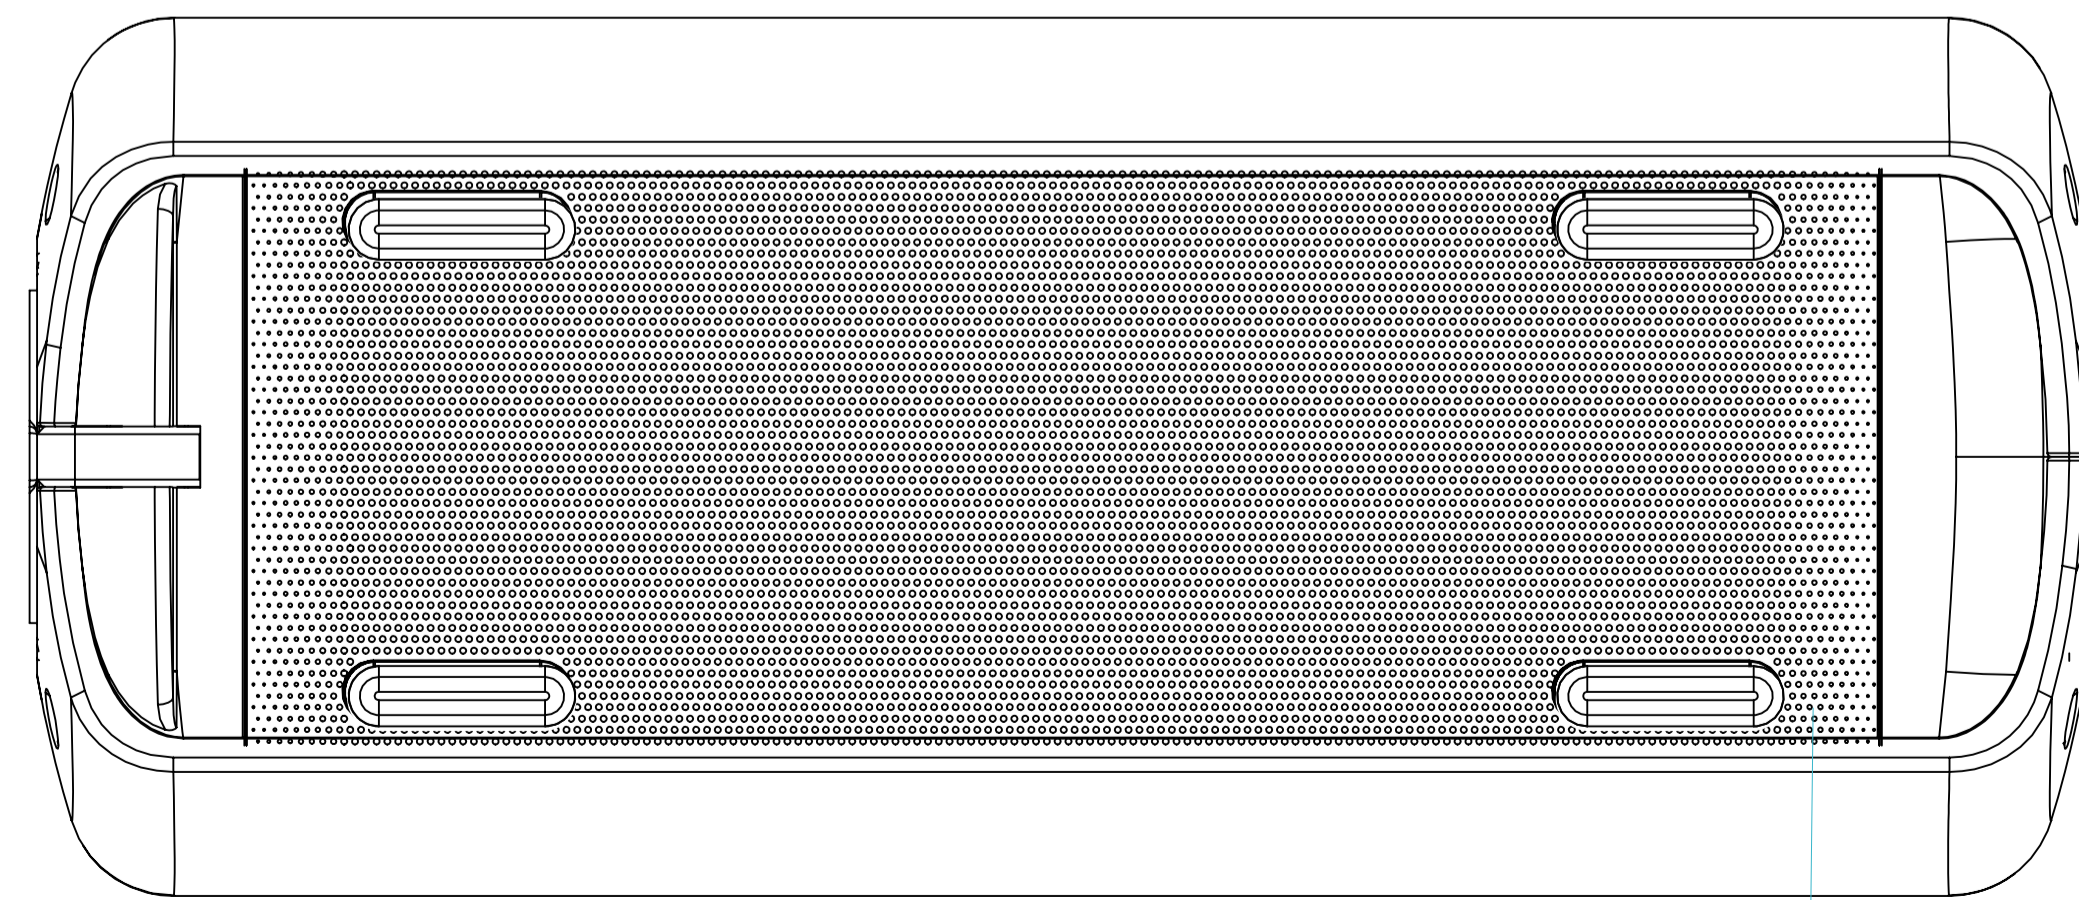

Desc: Monster Dynamite speaker

Unit: mm Scale: 1:1

Date: 09 OCT 2017

BLK  black
 RED  red
 BLU  blue

BLU 
 BLK 
 RED 

debossed 0.3mm
finishing: hi-gloss

pad print

BLK  silver PMS 877C
 RED  Black
 BLU  Black

pad print

BLK  Black
 RED  Red PMS200C
 BLU  Red PMS2728C

RIGHT

pad print

BLK  silver PMS 877C
 RED 
 BLU  silver PMS 877C

TOP

FRONT

BOTTOM

pad print

BLK  silver PMS 877C
 RED  Black
 BLU  Black

LEFT

pad print

BLK  Black
 RED  Red PMS200C
 BLU  Red PMS2728C

BACK

laser etched

pad print