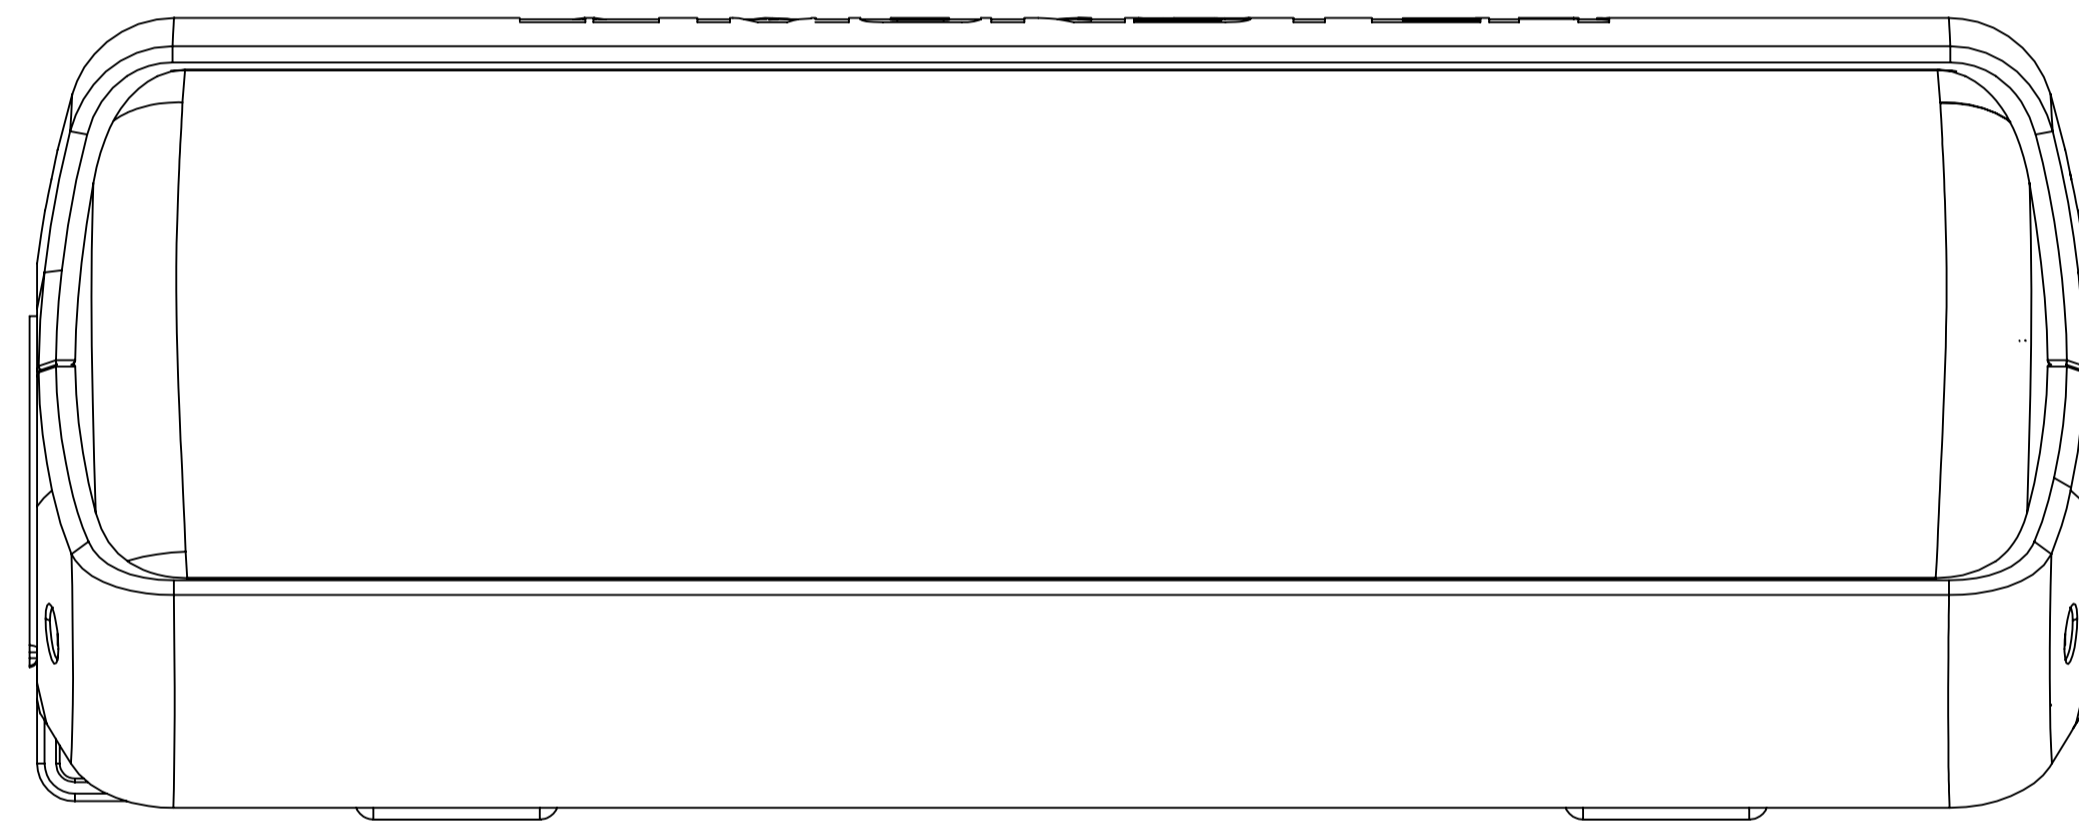

pad print

BLK  Black
 RED  Red PMS200C
 BLU  Red PMS2728C

RIGHT

pad print

BLK  silver PMS 877C
 RED 
 BLU  silver PMS 877C

TOP

FRONT

BOTTOM

pad print

BLK  silver PMS 877C
 RED  Black
 BLU  Black

LEFT

pad print

BLK  Black
 RED  Red PMS200C
 BLU  Red PMS2728C

BACK

laser etched

pad print