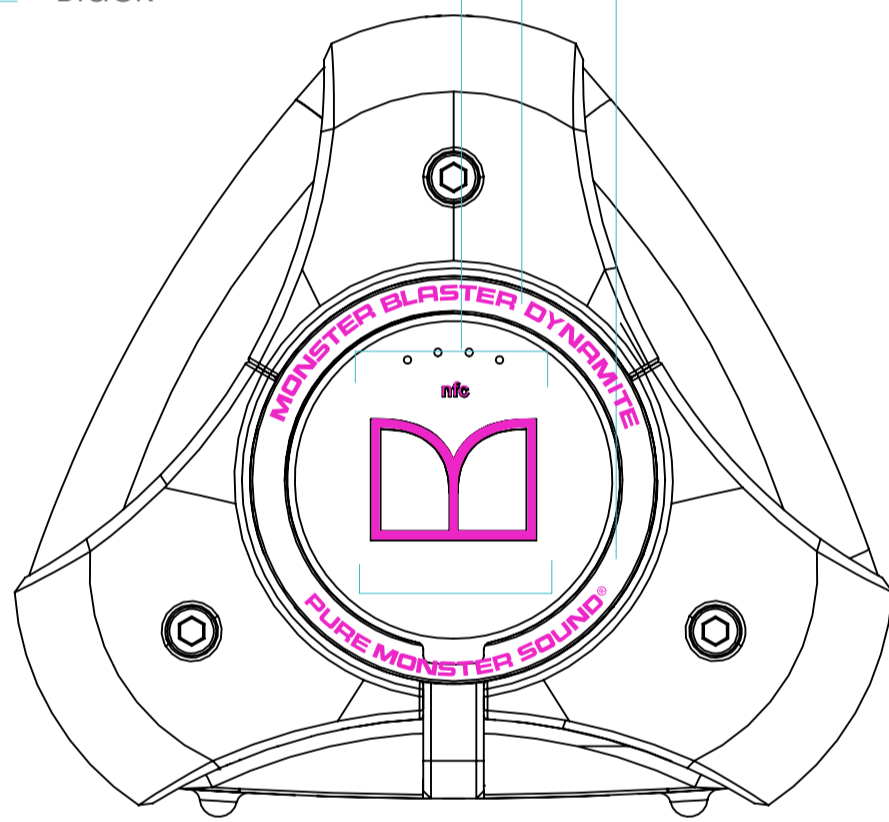

Desc: Monster Dynamite speaker

Unit: mm Scale: 1:1

Date: 09 OCT 2017

BLK  black
 RED  red
 BLU  blue

BLU 
 BLK 
 RED 

debossed 0.3mm
finishing: hi-gloss

pad print

BLK  silver PMS 877C
 RED  Black
 BLU  Black

pad print

BLK  Black
 RED  Red PMS200C
 BLU  Red PMS2728C

RIGHT

pad print

BLK  silver PMS 877C
 RED 
 BLU  silver PMS 877C

TOP

FRONT

BOTTOM

pad print

BLK  silver PMS 877C
 RED  Black
 BLU  Black

LEFT

pad print

BLK  Black
 RED  Red PMS200C
 BLU  Red PMS2728C

BACK

laser etched

pad print