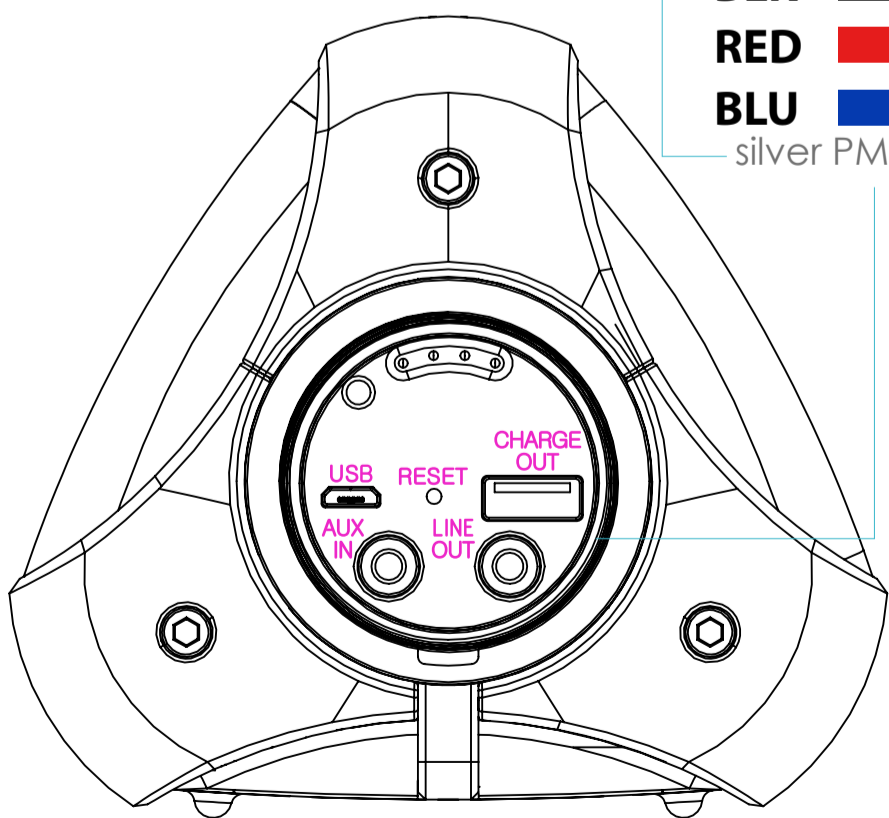

Desc: Monster Dynamite speaker

Unit: mm Scale: 1:1

Date: 09 OCT 2017

BLK  black
 RED  red
 BLU  blue

BLU 
 BLK 
 RED 

debossed 0.3mm
finishing: hi-gloss

pad print

BLK  silver PMS 877C
 RED  Black
 BLU  Black

pad print

BLK  Black
 RED  Red PMS200C
 BLU  Red PMS2728C

RIGHT

pad print

BLK  silver PMS 877C
 RED 
 BLU  silver PMS 877C

TOP

FRONT

BOTTOM

pad print

BLK  silver PMS 877C
 RED  Black
 BLU  Black

LEFT

pad print

BLK  Black
 RED  Red PMS200C
 BLU  Red PMS2728C

BACK

laser etched

pad print