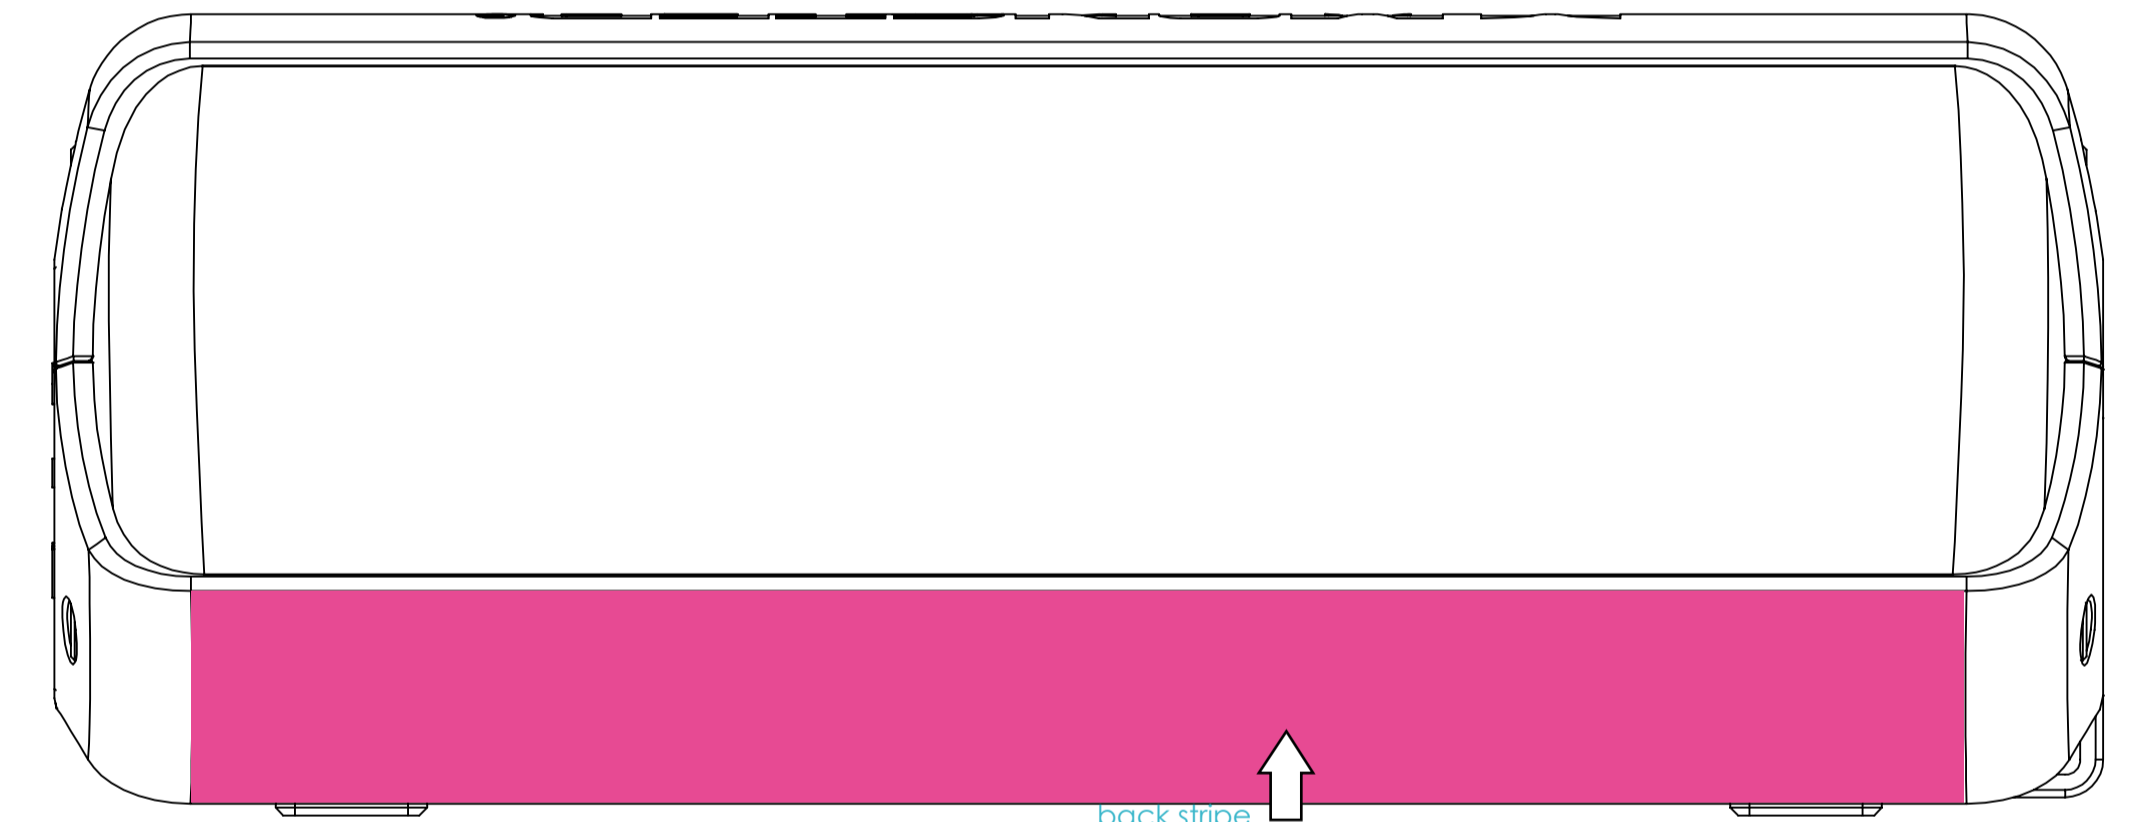

pad print

BLK  Black
 RED  Red PMS200C
 BLU  Red PMS2728C

RIGHT

pad print

BLK  silver PMS 877C
 RED 
 BLU  silver PMS 877C

TOP

FRONT

BOTTOM

pad print

BLK  silver PMS 877C
 RED  Black
 BLU  Black

LEFT

pad print

BLK  Black
 RED  Red PMS200C
 BLU  Red PMS2728C

BACK

laser etched

pad print