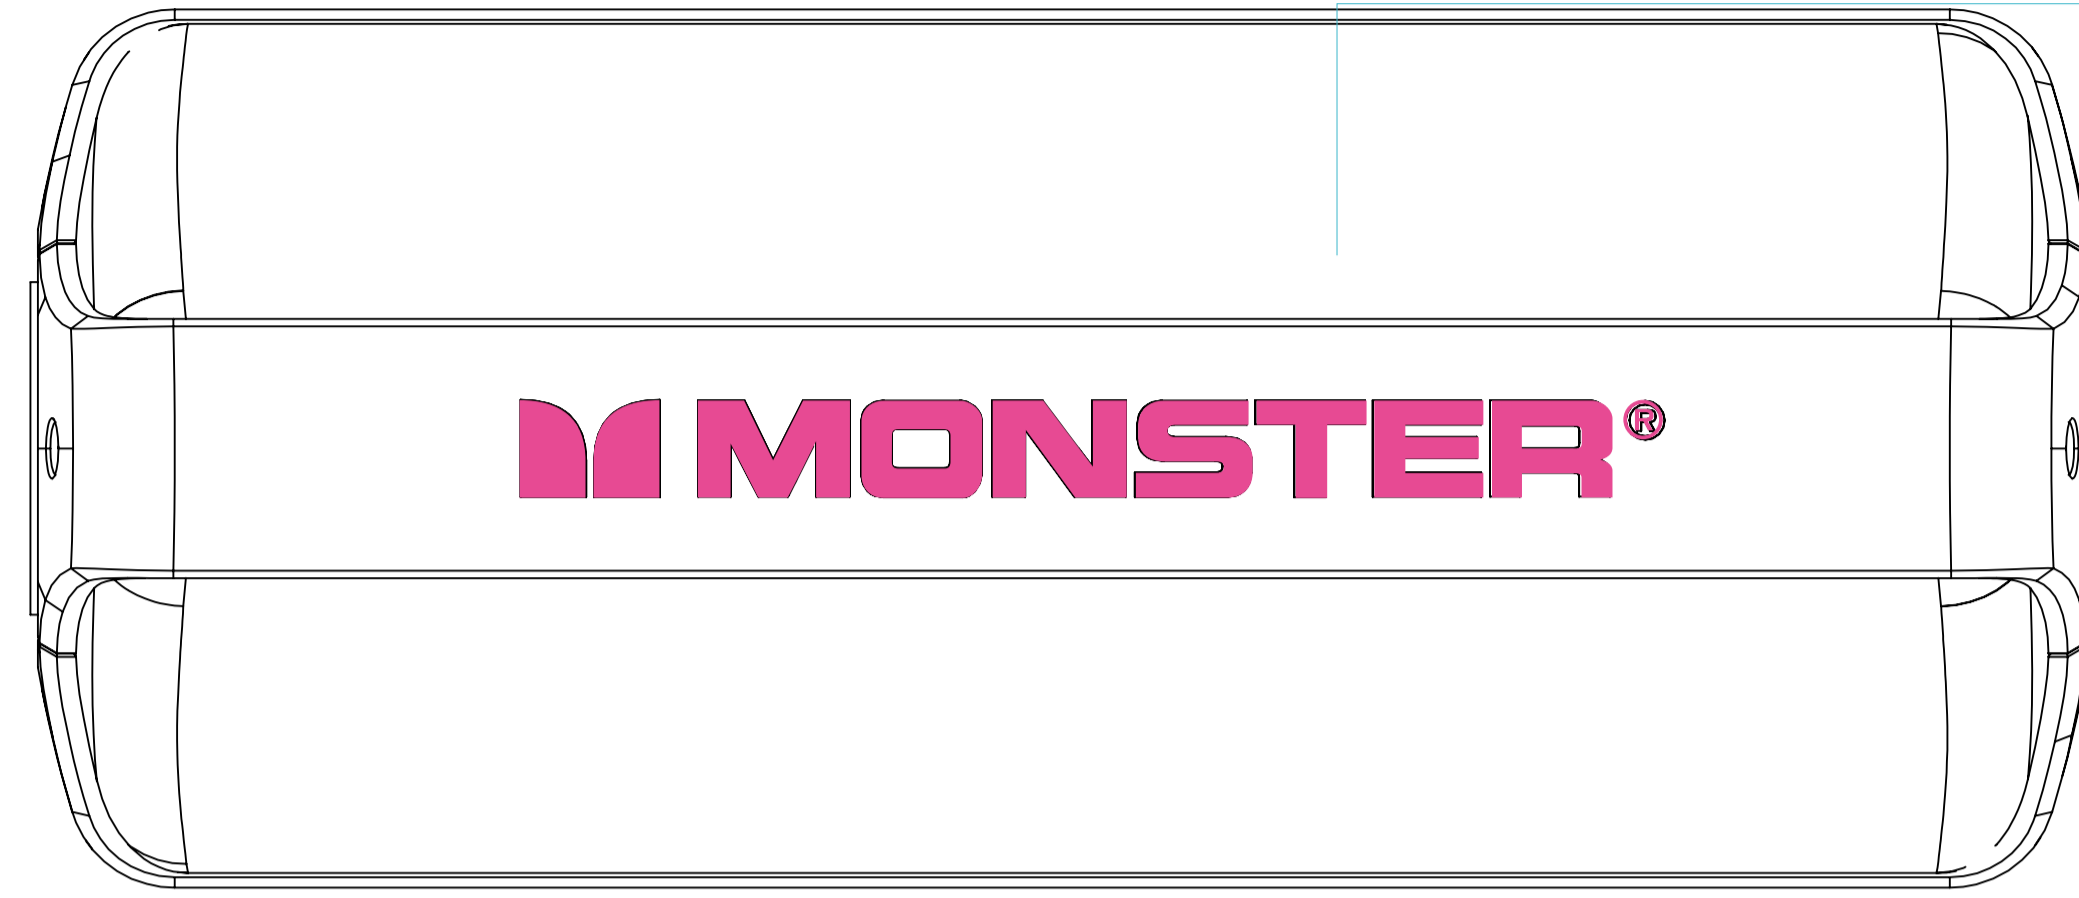

Desc: Monster Dynamite speaker

Unit: mm Scale: 1:1

Date: 09 OCT 2017

BLK  black
 RED  red
 BLU  blue

BLU 
 BLK 
 RED 

debossed 0.3mm
finishing: hi-gloss

pad print

BLK  silver PMS 877C
 RED  Black
 BLU  Black

pad print

BLK  Black
 RED  Red PMS200C
 BLU  Red PMS2728C

RIGHT

pad print

BLK  silver PMS 877C
 RED 
 BLU  silver PMS 877C

TOP

FRONT

BOTTOM

pad print

BLK  silver PMS 877C
 RED  Black
 BLU  Black

LEFT

pad print

BLK  Black
 RED  Red PMS200C
 BLU  Red PMS2728C

BACK

laser etched

pad print