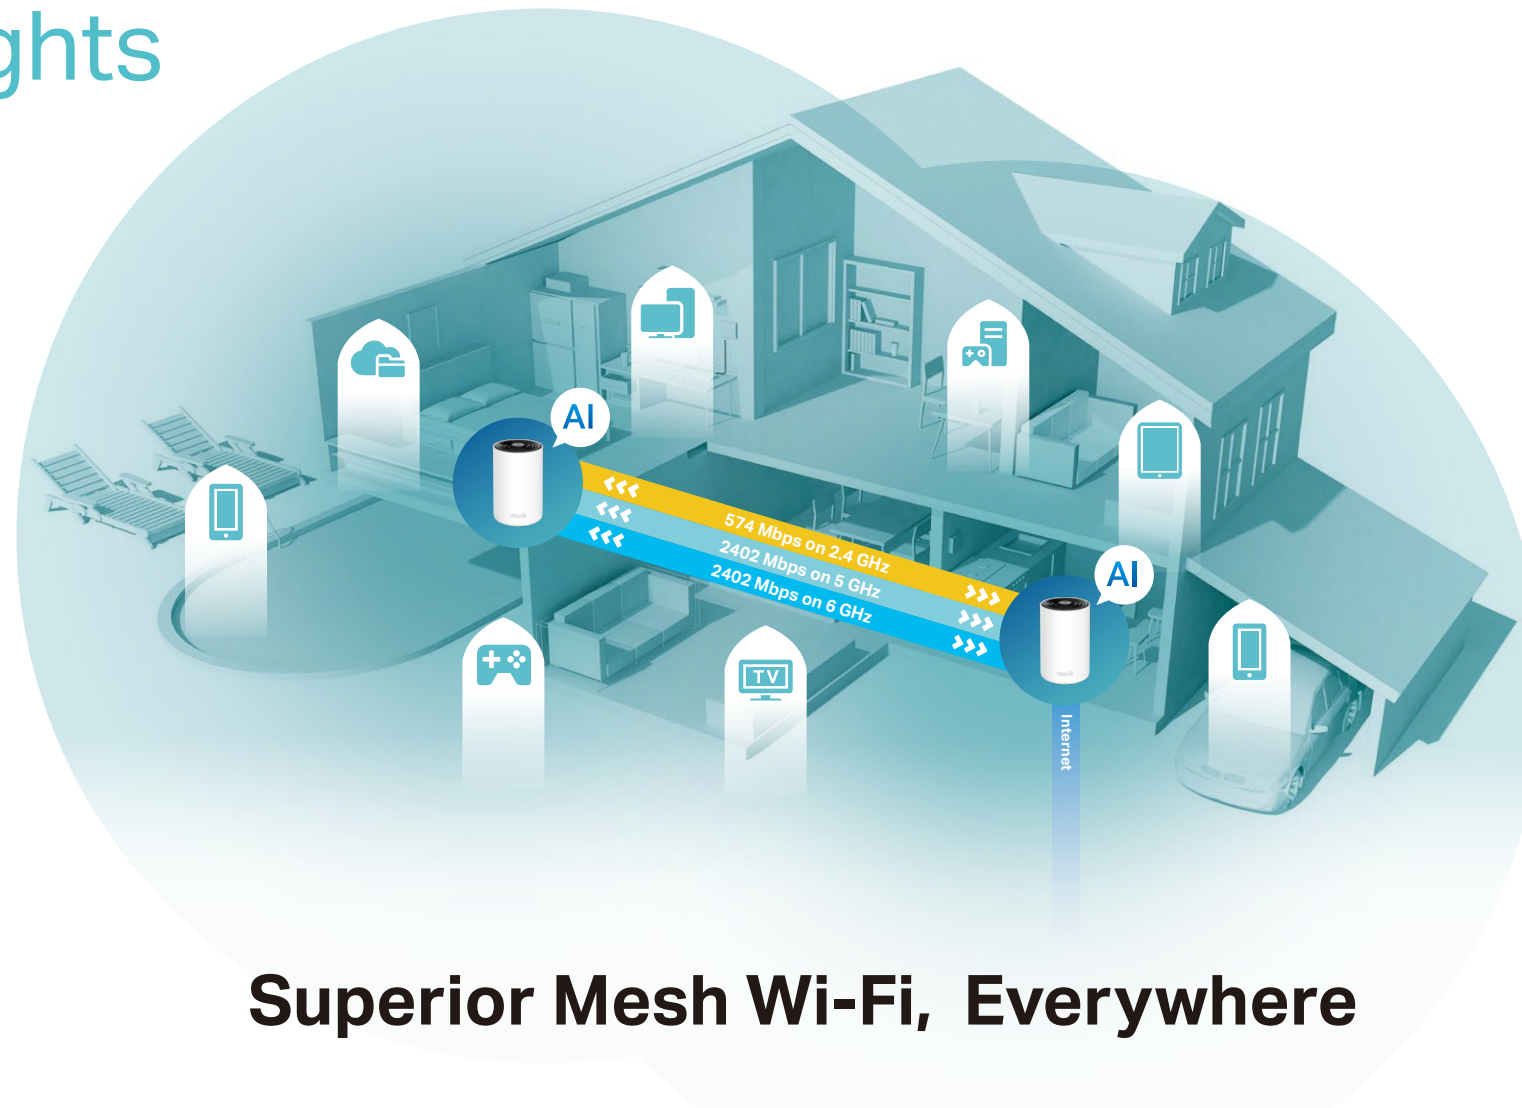

Superior Mesh Wi-Fi,
Everywhere

AXE5400

Tri-Band Mesh Wi-Fi 6E System

Includes latest
6 GHz Wi-Fi band

Deco XE75

Wi-Fi 6E

Highlights

Superior Mesh Wi-Fi, Everywhere

Wi-Fi 6E Huge Leap Forward for Wi-Fi

Robust High-Speed Connections

Experience ultra-fast Wi-Fi with more connected devices thanks to the brand-new 6 GHz band. The added 160 MHz channels prevent competition over bandwidth and drops in speed.