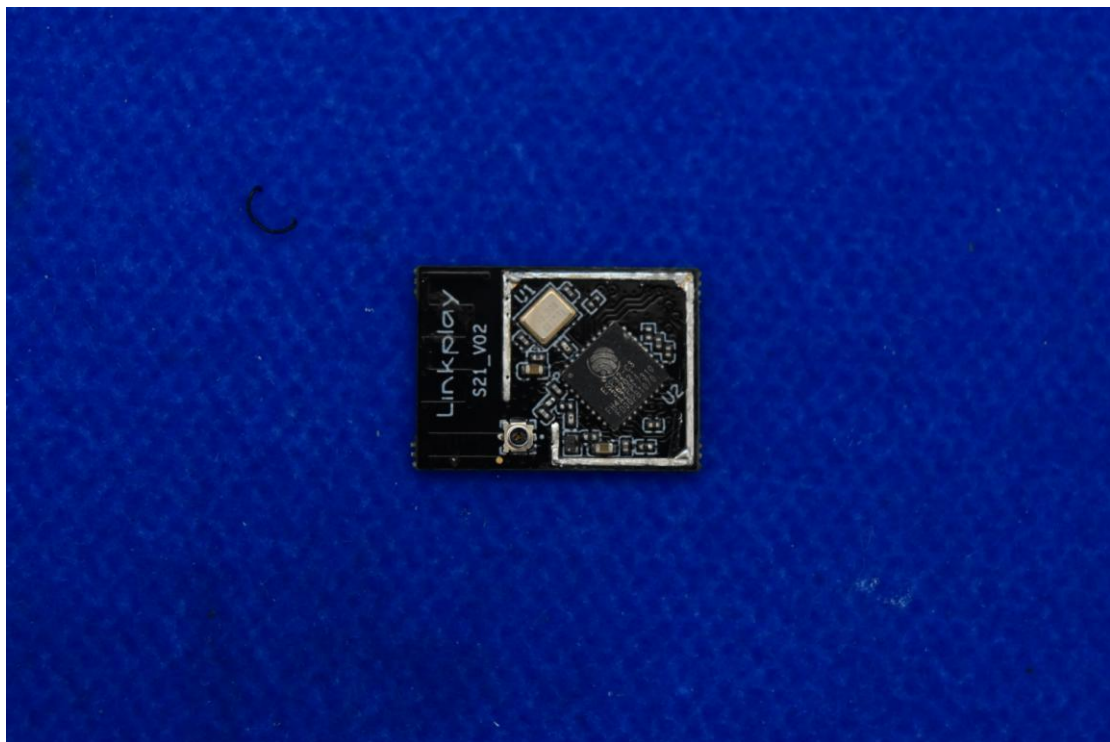

FCC ID: 2BABF-S21

## Internal Photos

1. EUT uncover view

## 2. Antenna view