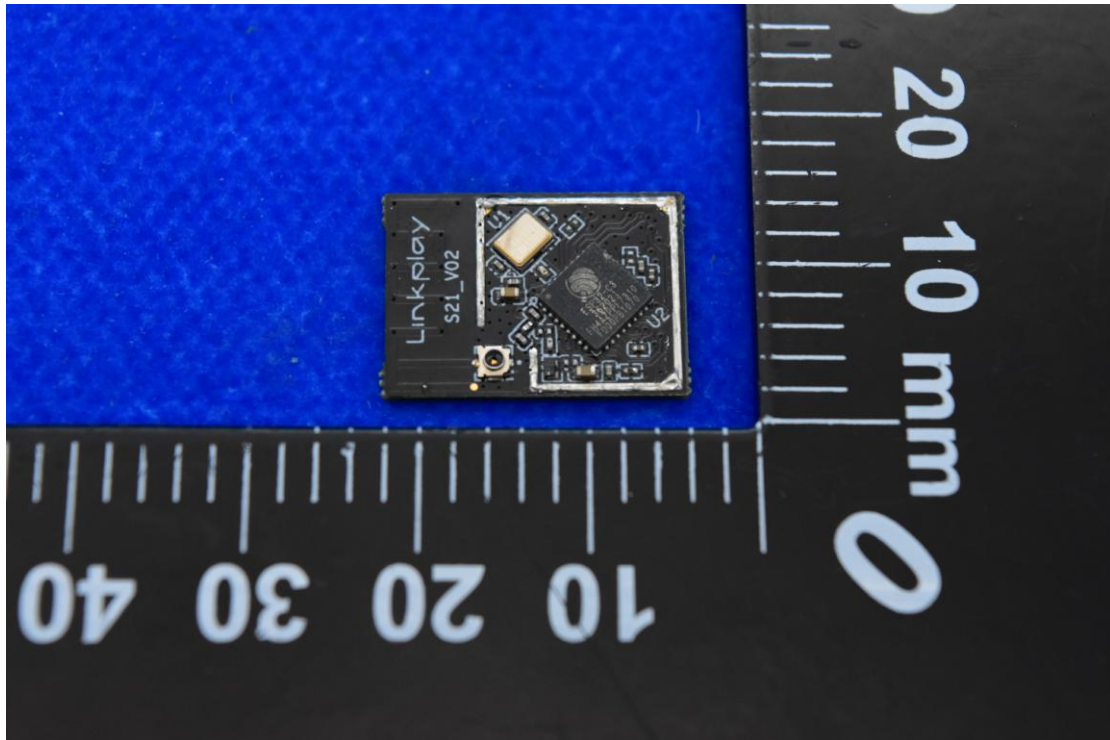

FCC ID: 2BABF-S21

## Internal Photos

1. EUT uncover view

## 2. Antenna view