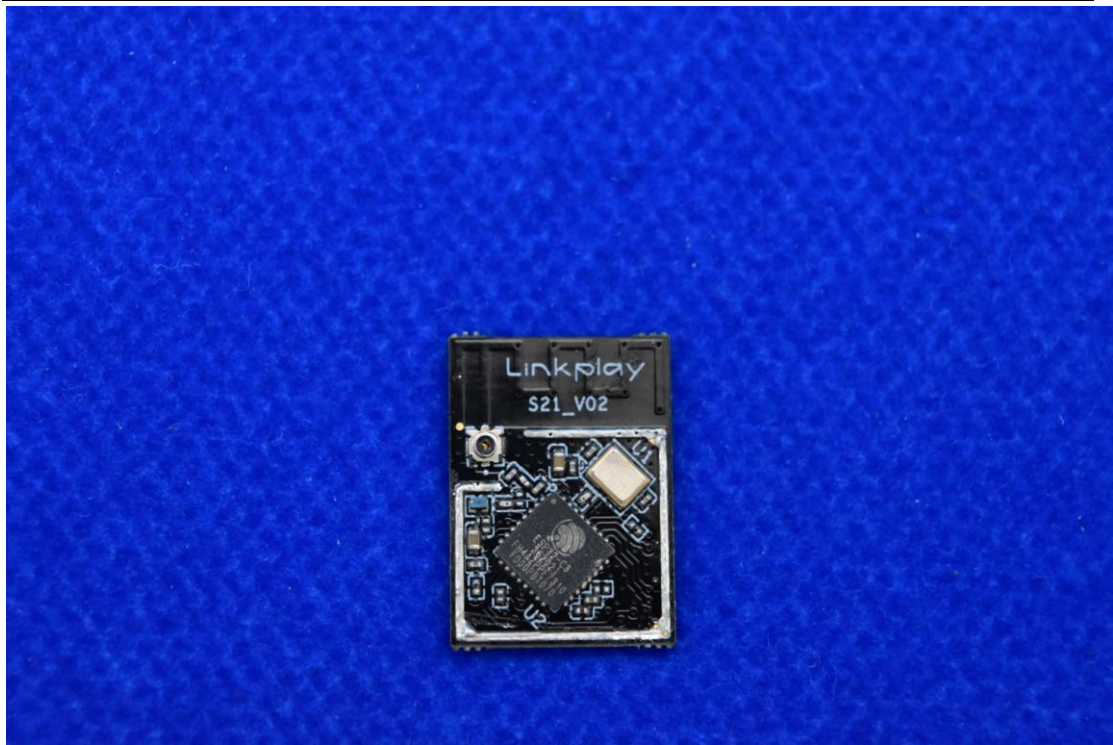

FCC ID: 2BABF-S21

## Internal Photos

1. EUT uncover view

## 2. Antenna view