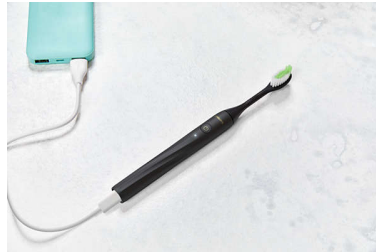

One-up your brushing

The new electric One cleans your teeth better for a brighter, whiter smile. Wherever you go, this One goes with you. Its sleek, lightweight design and portable case makes it the perfect brush for you. Which colour is your One?

Like your very own travel companion. Wherever you go, this One goes with you. Its sleek, lightweight and comes with a portable case for when you're on the move.

Routine made easy

Sometimes, we all need a little guidance. The One buzzes every 30 seconds encouraging you to move on to the next part of your mouth. A longer buzz at 2 minutes lets you know when the job is done.

A colour for every style

From Shadow to Shimmer, Snow to Sage, choose the colour to match your style. You can mix and match the brush head with the handle and create your own colour combination.

One charge, one month of brushing

Charging your One is easy. Just pop off the end cap, plug in your USB-C cable and wait until the light indicator stops flashing. With a single charge, you can brush for 30 days. That's one month of whiter, brighter smiling.