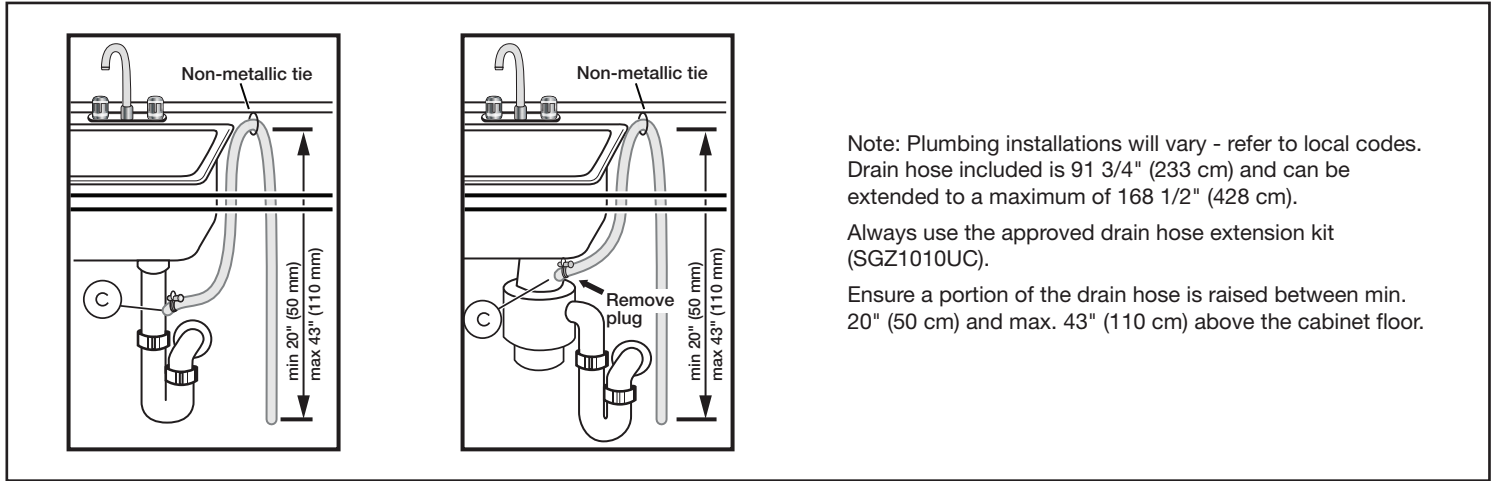

24" Recessed Handle Dishwasher

Ascenta – Stainless Steel SHE3AR75UC

Installation Details

For help and assistance with Bosch accessories please visit: www.bosch-eshop.com/eshop/bosch/us or call 1-800-944-2904 Mon-Fri 5am to 6pm PST Sat 6am to 3pm PST

Notes: All height, width and depth dimensions are shown in inches. Please refer to installation instructions prior to making cutout. BSH reserves the absolute and unrestricted right to change product materials and specifications, at any time, without notice. Consult the product's installation instructions for final dimensional data and other details. Applicable product warranty can be found in accompanying product literature or you may contact your account manager for further details.

Warranties: Bosch warrants that the Product is free from defects in materials and workmanship for a period of three hundred and sixty-five (365) days from the date of purchase. The foregoing timeline begins to run upon the date of purchase, and shall not be stalled, tolled, extended, or suspended, for any reason whatsoever. This Product is also warranted to be free from cosmetic defects in material and workmanship (such as scratches of stainless steel, paint/porcelain blemishes, chip, dents, or other damage to the finish of the Product, for a period of thirty (30) days from the date of purchase or closing date for new construction. This cosmetic warranty excludes slight color variations due to inherent differences in painted and porcelain parts, as well as differences caused by kitchen lighting, product location, or other similar factors. This cosmetic warranty specifically excludes any display, floor, "As Is", or "B" stock appliances.

For more information on our entire line of products, go to www.bosch-home.com/us or call 1-800-944-2904

© BSH Home Appliances Corporation. All rights reserved. Bosch is a registered trademark of Robert Bosch GmbH.