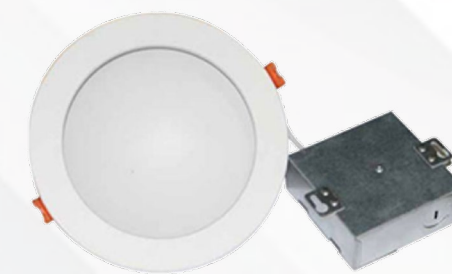

6" SLIM INDIRECT LIGHT

12W with driver in connection box

AVAILABLE FINISHES:

White

DESCRIPTION:

- Easy/fast installation, no housing required
- Two spring loaded clips to attach to any ceiling material
- Cut hole ceiling & snap fixture in opening with attached spring clips
- Can be installed directly into drywall

Model	SLIM6ID
Wattage	12W
Voltage	120V AC
Lumens	700 lmn
Beam Angle	110°
Lifetime	50000 hours
Cutout	Ø 6-5/16" (160 mm)
CRI	80
Dimmable	Yes
Rating	IC Rated / Indoor use / for Damp location
Grade of Protection	IP 42
Air Tight	Yes
Application	Drop ceilings / Office / Attics / Hallways / Bathrooms / Kitchens / Basements
Colour Temp.	3000K-2200K (Warm White) / 5000K-4000K (Cool to Natural White)
Operating Temp.	-20°C ~ +40°C

Accessories (sold separately)

DMD-ELV Electronic low voltage dimmer switch with single pole 3 way wiring	PLATE6-HB Galvanized steel mounting plate with hanger bars for ORTECH 6" LED lights	PLATE26-6 6" new construction plate made up of galvanized steel of recessed lighting