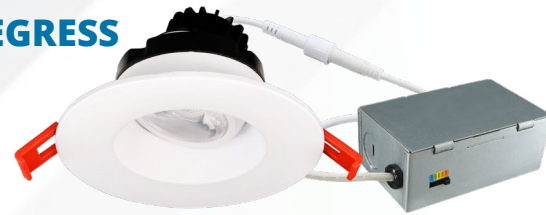

Model	SLIM-RG3-5CCT
Wattage	8W
Voltage	120V AC
Lumens	550 lmn
Beam Angle	38°
Lifetime	50000 hours
Cutout	Ø 3-3/8" (86 mm)
CRI	80
Dimmable	Yes
Rating	IC Rated / Indoor use / for Damp location
Grade of Protection	IP 44
Air Tight	Yes
Application	Recessed ceiling / Halls / Home / Office / Store / Cafe
Colour Temp.	2700K / 3000K / 3500K / 4000K / 5000K
Operating Temp.	-20°C ~ +40°C