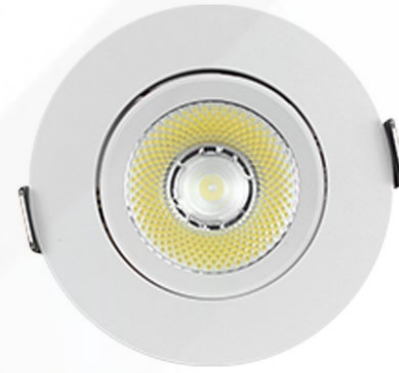

#### DESCRIPTION:

- Easy installation & ready/safe to use
- Saving 90% electric power at the least
- High brightness — CRI over 80+1 of each LED puk light
- Perfect for illuminating areas such as cabinet, closet, shelf, wine bar