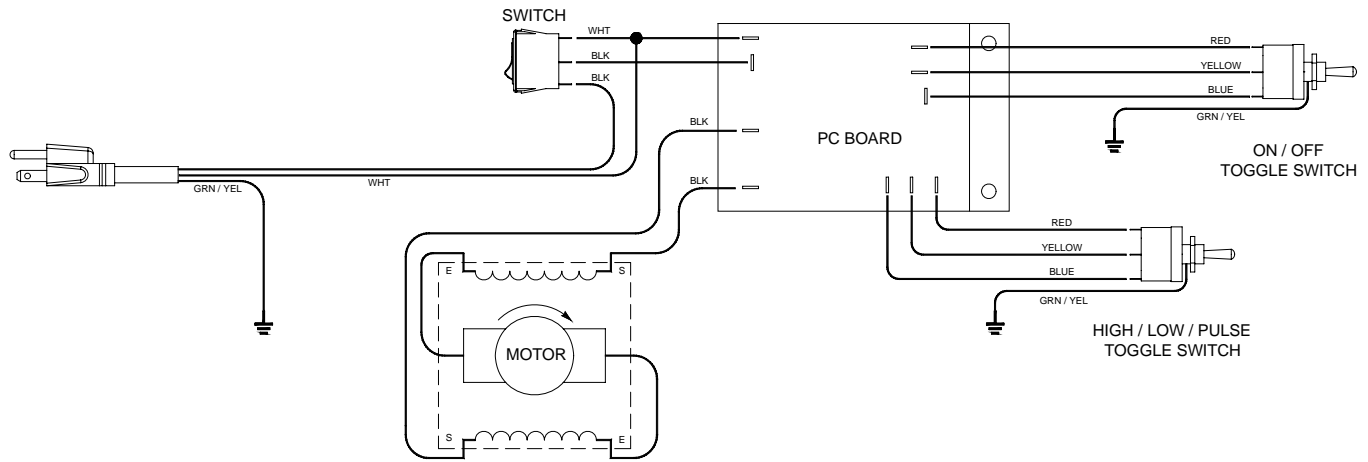

Wiring Diagram

HAMILTON BEACH / PROCTOR-SILEX, INC. 4421 WATERFRONT DRIVE GLEN ALLEN, VA 23060		HQE-3928: Production Release			ISSUE CODE	
DRAWN BY: SN	ENG. IN CHG.	DATE: 6/19/06	APPROVED BY:		CS	
INITIAL USE: HBH450	PICT. REF.	SHEET 1 / 1	DRAWING NO. 5300005XX	REV. A	SP	