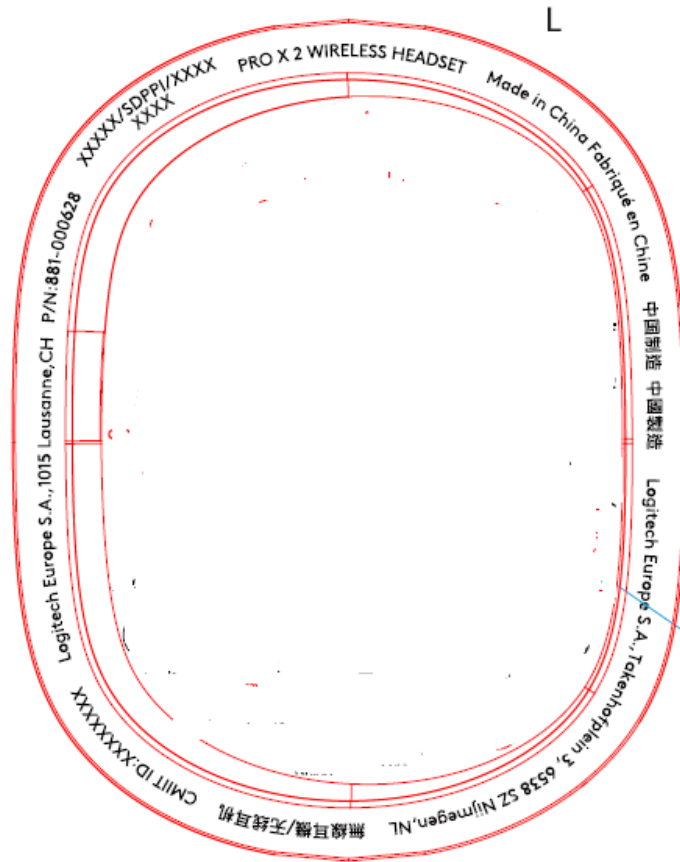

FCC/IC LABEL LOCATION

The label will be permanently affixed at a conspicuous location on the device.

FCC ID: JNZA00181

IC: 4418A-A00181