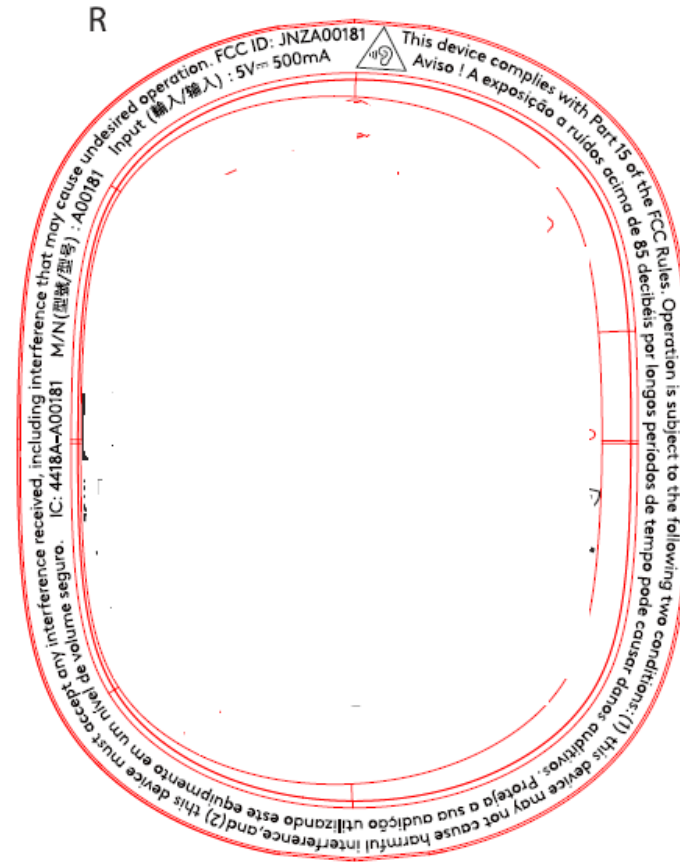

FCC/IC LABEL LOCATION

The label will be permanently affixed at a conspicuous location on the device.

FCC ID: JNZA00181

IC: 4418A-A00181