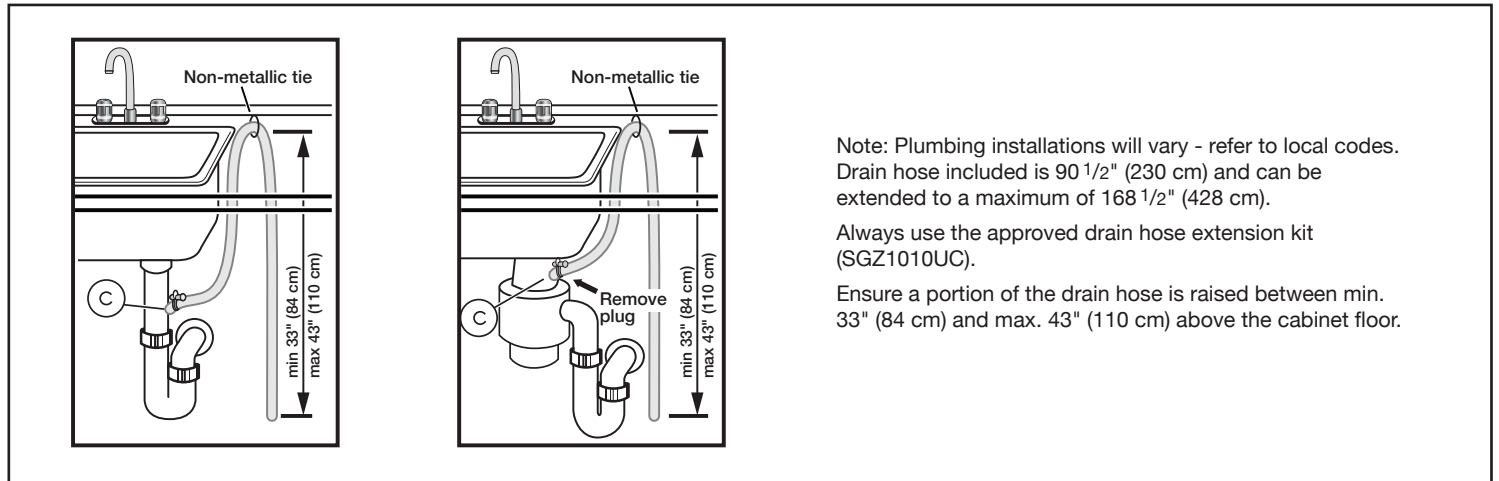

24" Recessed Handle Dishwasher

100 Series – Stainless Steel SHE3AR75UC

BOSCH

Invented for life

Installation Details

Accessories: To purchase Bosch accessories, cleaners & parts please visit www.bosch-home.com/us/store or call 1-800-944-2904 (Mon to Fri 5 am to 6 pm PST, Sat 6 am to 3 pm PST).

Notes: All height, width and depth dimensions are shown in inches. BSH reserves the absolute and unrestricted right to change product materials and specifications, at any time, without notice. Consult the product's installation instructions for final dimensional data and other details prior to making cutout.

Warranties: Please see Use & Care manual or Bosch website for statement of limited warranty.

For more information on our entire line of products, go to www.bosch-home.com/us or call 1-800-944-2904

© BSH Home Appliances Corporation. All rights reserved. Bosch is a registered trademark of Robert Bosch GmbH.