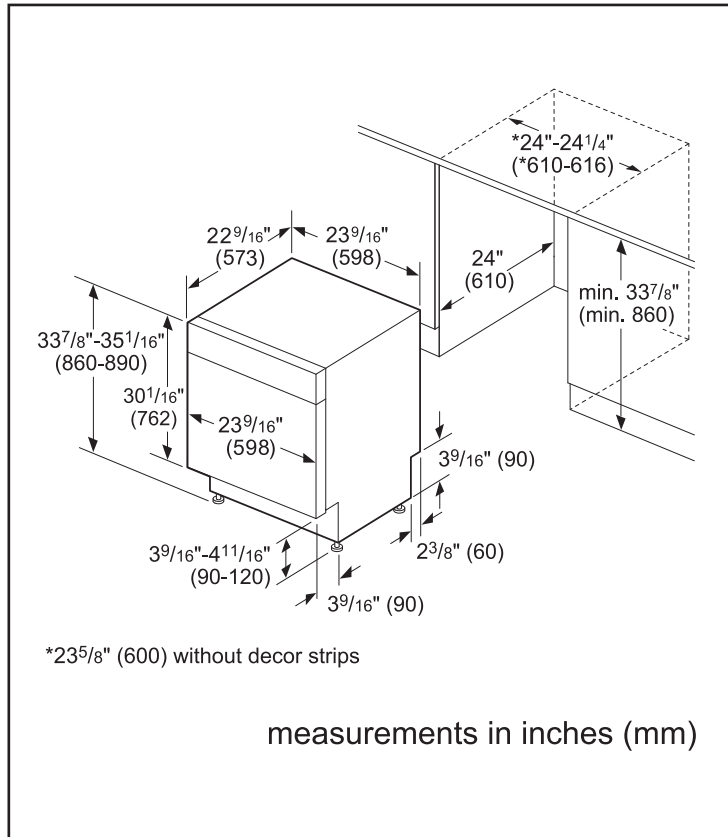

24" Recessed Handle Dishwasher

100 Series – Stainless Steel SHE3AR75UC

Installation Details

Accessories: To purchase Bosch accessories, cleaners & parts please visit www.bosch-home.com/us/store or call 1-800-944-2904 (Mon to Fri 5 am to 6 pm PST, Sat 6 am to 3 pm PST).

Notes: All height, width and depth dimensions are shown in inches. BSH reserves the absolute and unrestricted right to change product materials and specifications, at any time, without notice. Consult the product's installation instructions for final dimensional data and other details prior to making cutout.

Warranties: Please see Use & Care manual or Bosch website for statement of limited warranty.

For more information on our entire line of products, go to www.bosch-home.com/us or call 1-800-944-2904

© BSH Home Appliances Corporation. All rights reserved. Bosch is a registered trademark of Robert Bosch GmbH.