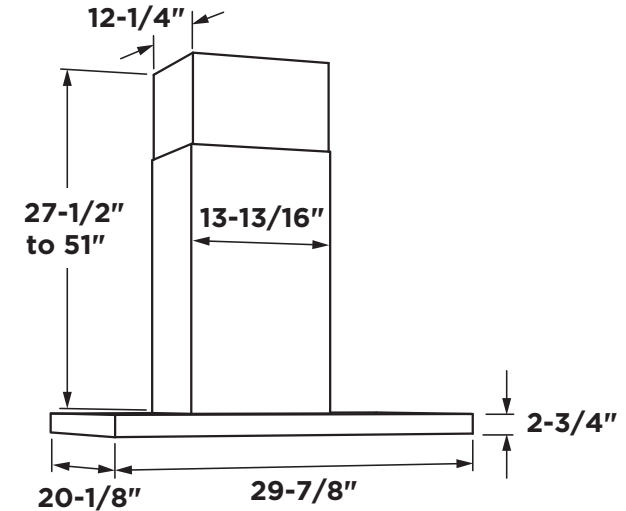

UVW9301SL/BL

30" WiFi-Enabled Designer Wall Mount Hood w/Perimeter Venting

DIMENSIONS AND INSTALLATION INFORMATION (IN INCHES)

INSTALLATION INFORMATION:

Before installing, consult Use & Care/installation instructions packed with product for current dimensional data.

OPTIONAL ACCESSORIES

UX12DC9SLSS/BLTS - 12(ft.) Ceiling Duct Cover Kit
Max ceiling height installation with kit - 12'-0" (30" hood spacing)

UX14DC9SLSS/BLTS - 14(ft.) Ceiling Duct Cover Kit
Max ceiling height installation with kit - 14'-0"

UXCF91 - Charcoal Filter (needed if used in recirculation mode)

AMP RATING	
120V	5.3

30" models require a 30"-wide opening
*The supplied duct cover fits 7'-7" to 10'-6" ceiling heights
(12' ceiling height with optional high ceiling kit UX12DC9SLSS/UX12DCBLTS)
(14' ceiling height with optional high ceiling kit UX14DC9SLSS/UX14DC9BLTS)