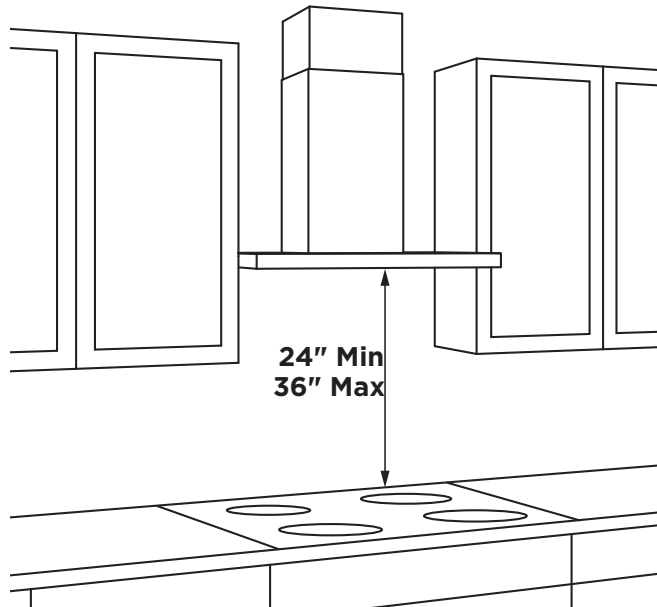

UVW9301SL/BL

30" WiFi-Enabled Designer Wall Mount Hood w/Perimeter Venting

DIMENSIONS AND INSTALLATION INFORMATION (IN INCHES)

INSTALLATION INFORMATION:

Before installing, consult Use & Care/installation instructions packed with product for current dimensional data.

UXCF91 - Charcoal Filter (needed if used in recirculation mode)

AMP RATING	
120V	5.3

30" models require a 30"-wide opening
*The supplied duct cover fits 7'-7" to 10'-6" ceiling heights
(12' ceiling height with optional high ceiling kit UX12DC9SLSS/UX12DCBLTS)
(14' ceiling height with optional high ceiling kit UX14DC9SLSS/UX14DC9BLTS)