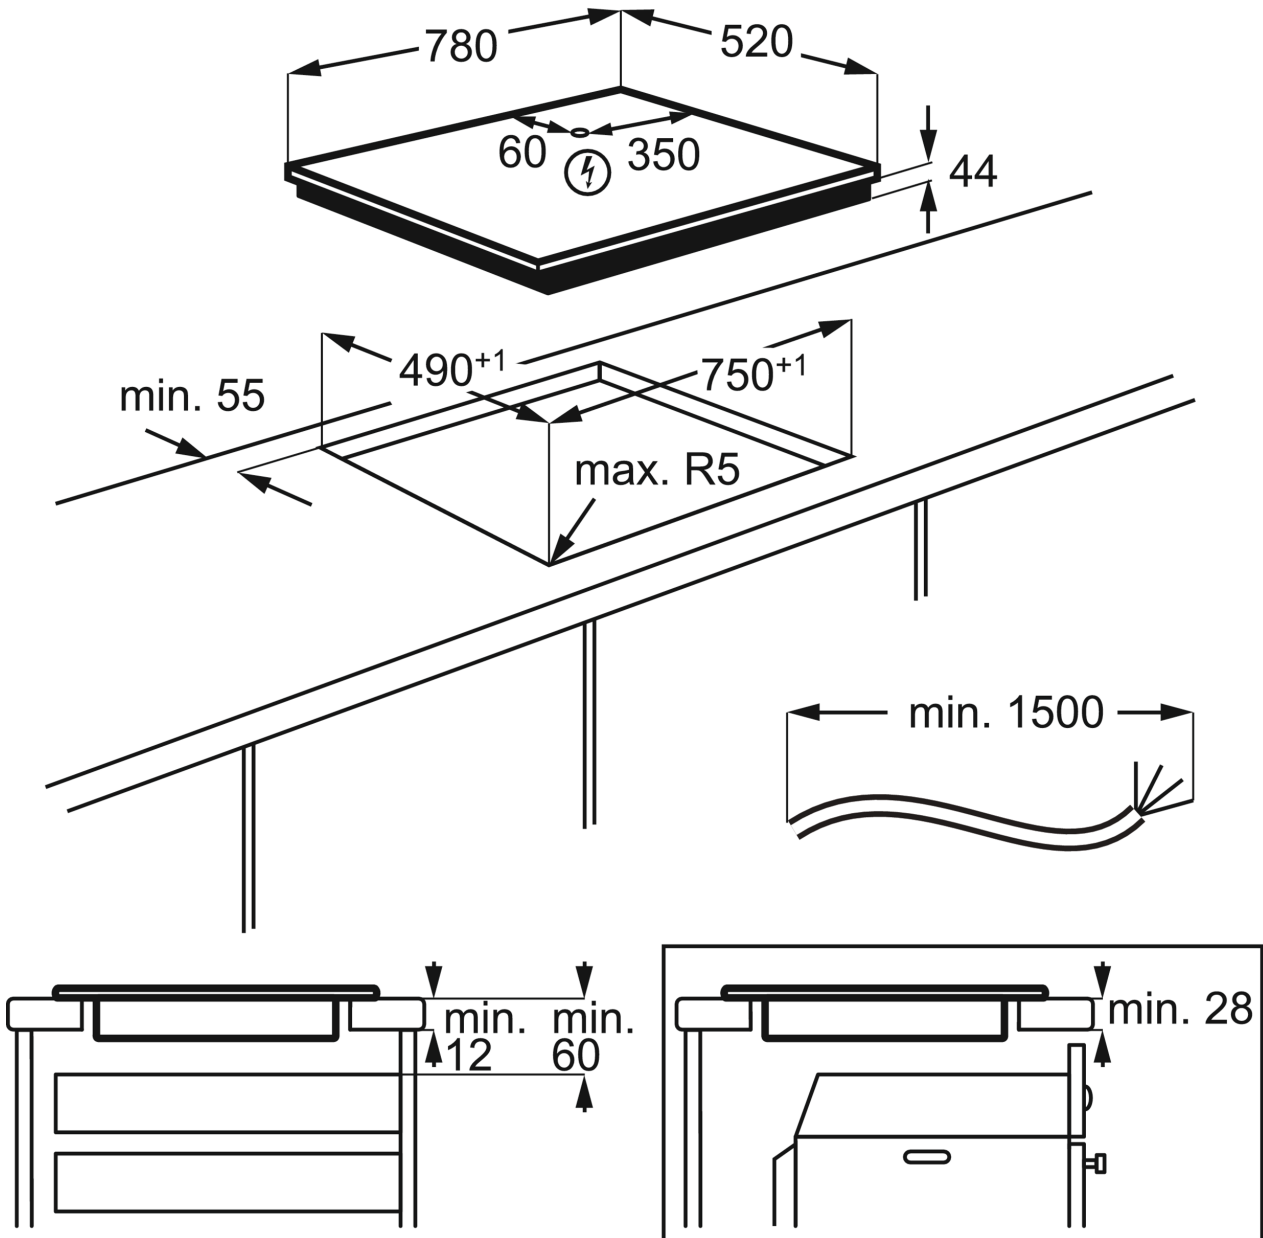

8000 SERIES

IKK86681FB

80CM INDUCTION COOKTOP

IMPORTANT

These dimensions are a guide only. All measurements are in millimetres (mm). For complete installation instructions, refer to the manual provided with product.