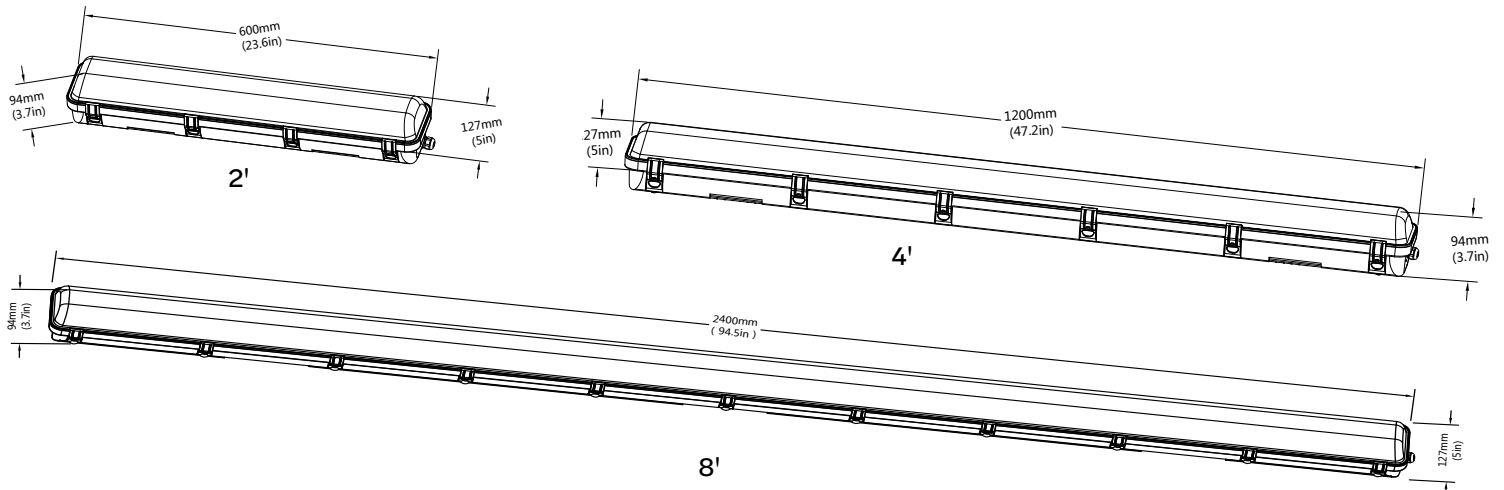

ProLED Linear Vaportight Series

Specifications Table

	LVPT-2-WS-CS-U	LVPT-4-WS-CS-U	LVPT-8-WS-CS-U
Nominal Wattage	Selectable - 20W/25W/30W	Selectable - 40W/50W/60W	Selectable - 60W/75W/90W
Delivered Lumens	2780-4290 lm	5600-8640 lm	8340-12870 lm
CCT	Selectable - 3500K, 4000K, 5000K	Selectable - 3500K, 4000K, 5000K	Selectable - 3500K, 4000K, 5000K
Efficacy (lm/W)	136LPW - 146LPW	136LPW - 148LPW	136LPW - 147LPW
CRI	>80		
L70 Lifetime (hrs)	75,000		
Voltage	120-277V		
Power Factor	>0.9		
Dimming	0-10V		
Housing	Polycarbonate Housing		
Lens	Impact Resistant Polycarbonate Frosted Lens		
Operating Temperature	-22°F to 104°F		
Listings	DLC Premium, cULus, FCC		
Environment	UL Wet Location IP66		
Weight (lbs)	4.2lbs	6.82lbs	13.3lbs
Warranty	5 years Standard		

Dimensions