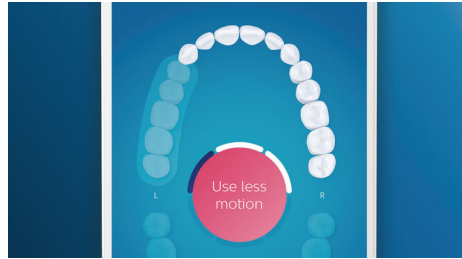

PHILIPS

sonicare

Highlights

Say goodbye to plaque

Click on the Premium plaque control brush head to experience our deepest clean. With soft flexible sides, the bristles contour to the shape of each tooth's surface to provide 4x more surface contact*** and remove up to 10x more plaque from hard-to-reach areas*.

Care for your gums

Click on the Premium Gum Care brush head to improve your gum health. Its smaller size and targeted gum line bristles deliver gentle yet effective cleaning along the gum line, where gum disease starts. It's clinically proven to deliver up to 100% less gum inflammation* and up to 7x healthier gums in just two weeks.*

Whiter teeth, fast

Click on the Premium White brush head to remove surface stains and reveal your whitest

smile. With its densely packed central stain removal bristles, it's clinically proven to remove up to 100% more stains in just three days.**

Never miss a spot

Thanks to our smart location sensor, you'll always know where you've brushed, and where you haven't. Real-time tracking on the Philips Sonicare app that lets you know when you've achieved a thorough clean, and coaches you to be a better, more mindful brusher.