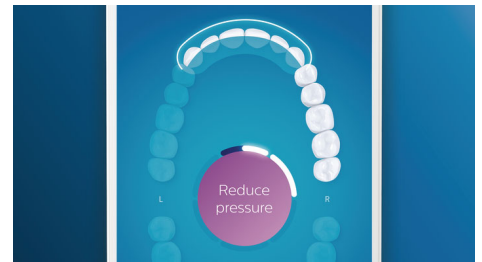

Never miss a spot

Thanks to our smart location sensor, you'll always know where you've brushed, and where you haven't. Real-time tracking on the Philips Sonicare app that lets you know when you've achieved a thorough clean, and coaches you to be a better, more mindful brusher.

TouchUp feature

If you happen to miss a spot while brushing your teeth, your app's TouchUp feature will show you. You can then go back for a second pass, and be confident you are getting a complete clean, every time.

Focus areas and goal-setting

Any trouble areas your dentist has pointed out? We'll highlight them on your in-app 3D mouth map, and remind you to pay extra attention to these areas.

Too much pressure?

You might not notice when you brush too hard, but your DiamondClean Smart will. If you use too much pressure, the light ring on the end of your handle will flash. This is a gentle reminder to ease off the pressure, and let your brush head do the work. 7 out of 10 people found this feature helped them become a better brusher.