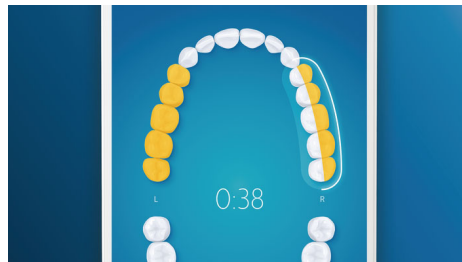

Whiter teeth, fast

Click on the Premium White brush head to remove surface stains and reveal your whitest

smile. With its densely packed central stain removal bristles, it's clinically proven to remove up to 100% more stains in just three days.**

Never miss a spot

Thanks to our smart location sensor, you'll always know where you've brushed, and where you haven't. Real-time tracking on the Philips Sonicare app that lets you know when you've achieved a thorough clean, and coaches you to be a better, more mindful brusher.

TouchUp feature

If you happen to miss a spot while brushing your teeth, your app's TouchUp feature will show you. You can then go back for a second pass, and be confident you are getting a complete clean, every time.

Focus areas and goal-setting

Any trouble areas your dentist has pointed out? We'll highlight them on your in-app 3D mouth map, and remind you to pay extra attention to these areas.

Too much pressure?

You might not notice when you brush too hard, but your DiamondClean Smart will. If you use too much pressure, the light ring on the end of your handle will flash. This is a gentle reminder to ease off the pressure, and let your brush head do the work. 7 out of 10 people found this feature helped them become a better brusher.