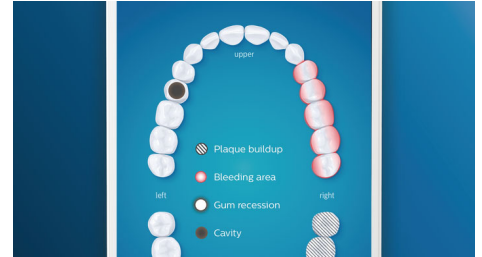

Whiter teeth, fast

Click on the Premium White brush head to remove surface stains and reveal your whitest

smile. With its densely packed central stain removal bristles, it's clinically proven to remove up to 100% more stains in just three days.**

Never miss a spot

Thanks to our smart location sensor, you'll always know where you've brushed, and where you haven't. Real-time tracking on the Philips Sonicare app that lets you know when you've achieved a thorough clean, and coaches you to be a better, more mindful brusher.

TouchUp feature

If you happen to miss a spot while brushing your teeth, your app's TouchUp feature will show you. You can then go back for a second pass, and be confident you are getting a complete clean, every time.

Focus areas and goal-setting

Any trouble areas your dentist has pointed out? We'll highlight them on your in-app 3D mouth map, and remind you to pay extra attention to these areas.

Too much pressure?

You might not notice when you brush too hard, but your DiamondClean Smart will. If you use too much pressure, the light ring on the end of your handle will flash. This is a gentle reminder to ease off the pressure, and let your brush head do the work. 7 out of 10 people found this feature helped them become a better brusher.