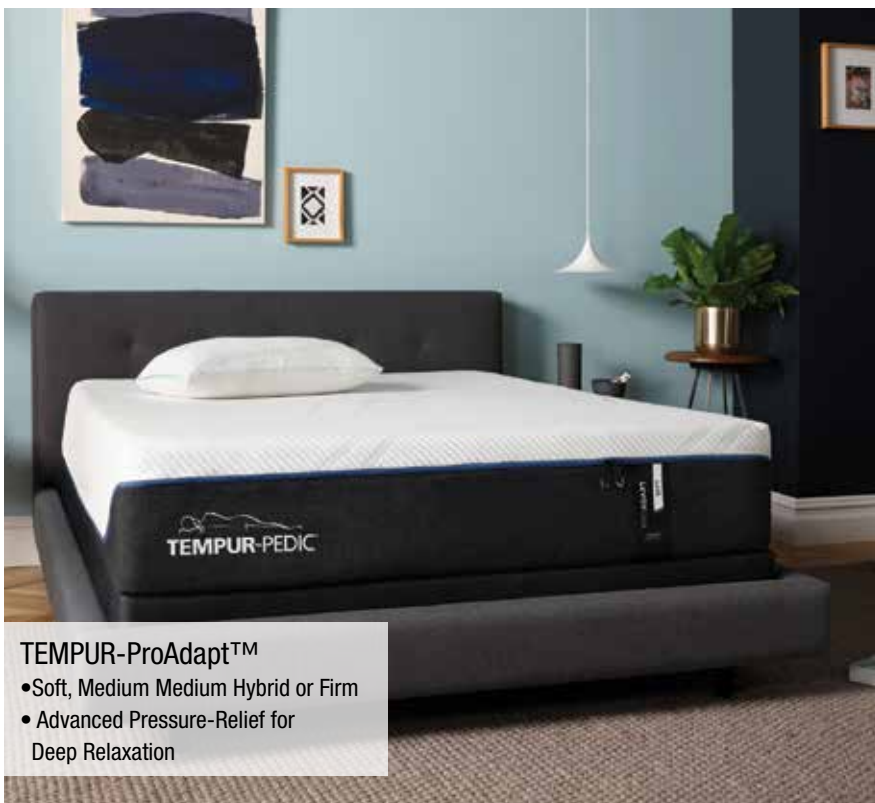

TEMPUR-LuxeAdapt™
• Soft or Firm
• Featuring TEMPUR-APR material

AMERICA'S CELEBRATION TEMPUR-PEDIC

TEMPUR-ProAdapt™
• Soft, Medium Medium Hybrid or Firm
• Advanced Pressure-Relief for Deep Relaxation