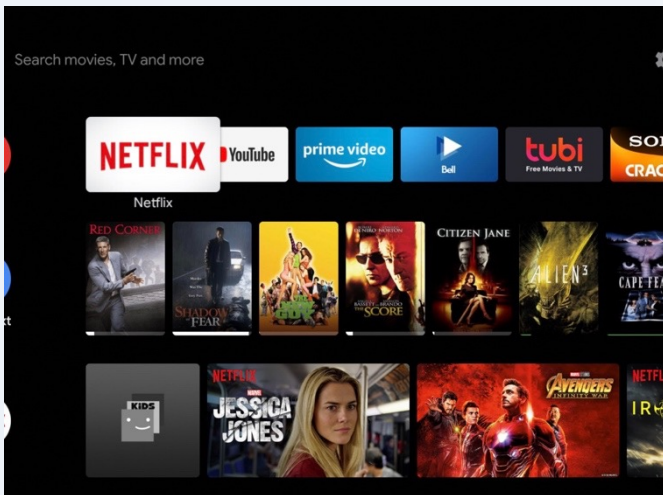

Specifications

Technology

Display technology: LCD
Light source: LED
Color Space: 100% REC 709
LED light sources: last over 30.000 hours
Contrast ratio: 3000:1
Resolution: 1920 x 1080 pixel
Resolution supported: 1920 x 1080 pixel
Throw ratio: 1.4:1
Screen size (diagonal): 20" to 100"
Screen distance: 80 cm to 200 cm / 24"-60"
Aspect ratio: 16:9
Focus adjustment: manual
Digital zoom (60-100%): yes
Auto Rotate: yes
Keystone adjustment: automatic (vertical) or manual
Horizontal keystone: yes
Vertical keystone: yes

Connection

Wi-Fi: 802.11a/b/g/n/ac Dual 2.4 and 5GHz
Wireless: Google Cast
Bluetooth: speakers, earphones, remote control, gamepads
USB: mass storage for external device charge
HDMI: x1
Output audio: 3.5 mm audio out jack for headphones
Optical out: SPDIF

Sound

Internal Speaker: 2x15 Watt
Surround sound
Built-in powerful DSP

Apps

Android TV™ / Full catalog of Apps

Internal 4K Android TV™

Amlogic S905Y2
OS: Android™ 10.0
DRAM: DDR 2GB Flash: 8GB eMMC

Dimensions

Unpacked (WxDxH):
310x260x113.5mm / 12.2x10.2x4.47inch
Weights:

Standard Package Includes

Projector
Smart remote with mic
Quick start guide
AC adapter
batteries
Warranty card

Models

NPX643/INT
EAN: 7640186960946
UPC: 781159575341