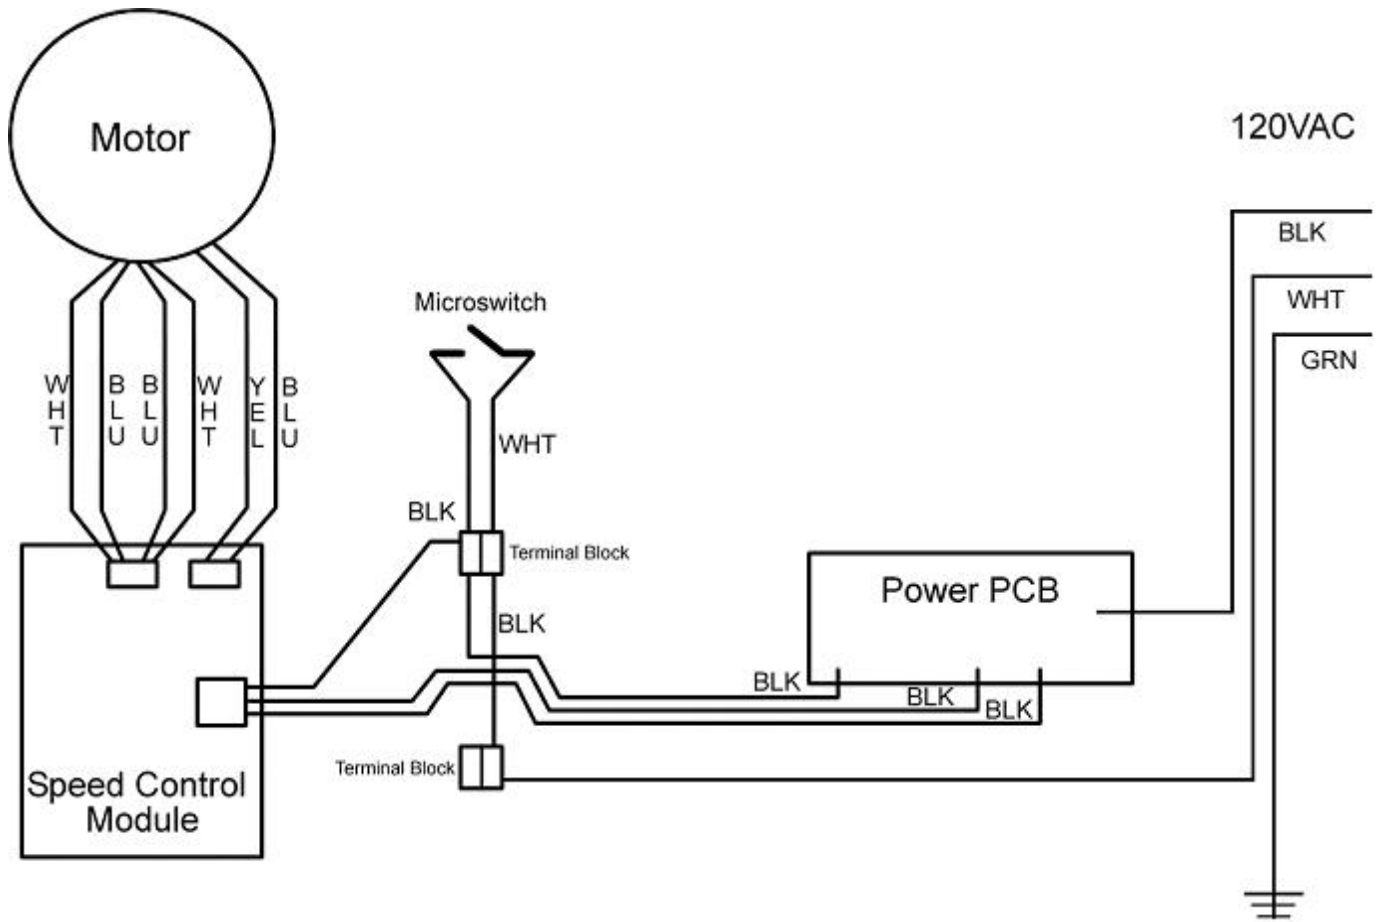

## WIRING DIAGRAM

**PROPRIETARY RIGHTS NOTICE** This document and all information contained within it is the property of Hamilton Beach/Proctor-Silex, Inc. (HB/PS). It is confidential and proprietary and has been provided to you for a limited purpose. It must be returned upon request or destroyed as set forth in the Specification Notice. Disclosure, reproduction or use of this document and any information contained within it, in full or in part, for any purpose is forbidden without the prior written consent of HB/PS. No photographs may be taken of any article fabricated or assembled from this document without the prior written consent of HB/PS.

### CPM700 Stand Mixer Wiring Diagram

HAMILTON BEACH / PROCTOR-SILEX, INC. 4421 WATERFRONT DRIVE GLEN ALLEN, VA 23060		HQE-4953: Production Release.			ISSUE CODE	
DRAWN BY: SN	ENG. IN CHG. JOS	DATE: 04/17/07	APPROVED BY:		SP	
INITIAL USE: CPM700	PICT. REF.	SHEET 1 / 1	DRAWING NO. 5300056XX	REV. A		