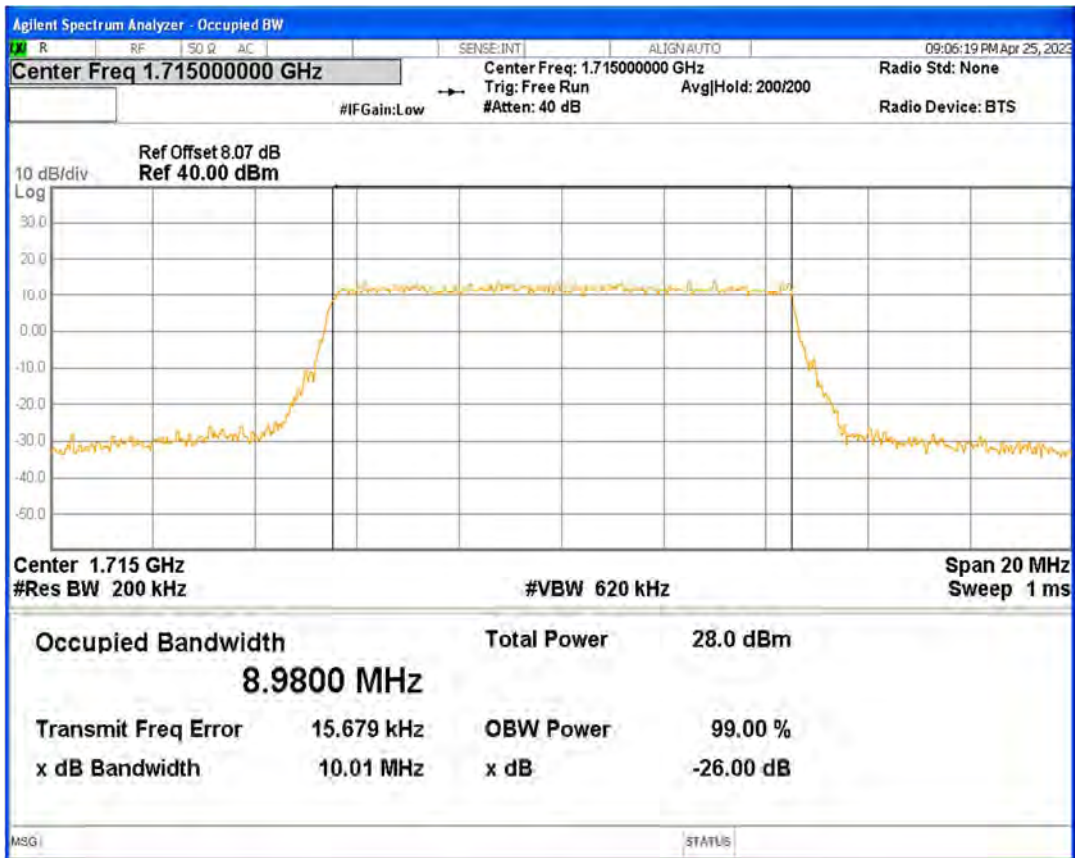

Band4 16QAM BW=10MHz Channel=20000 RB Size=50 Position=#0

Band4 16QAM BW=10MHz Channel=20175 RB Size=50 Position=#0