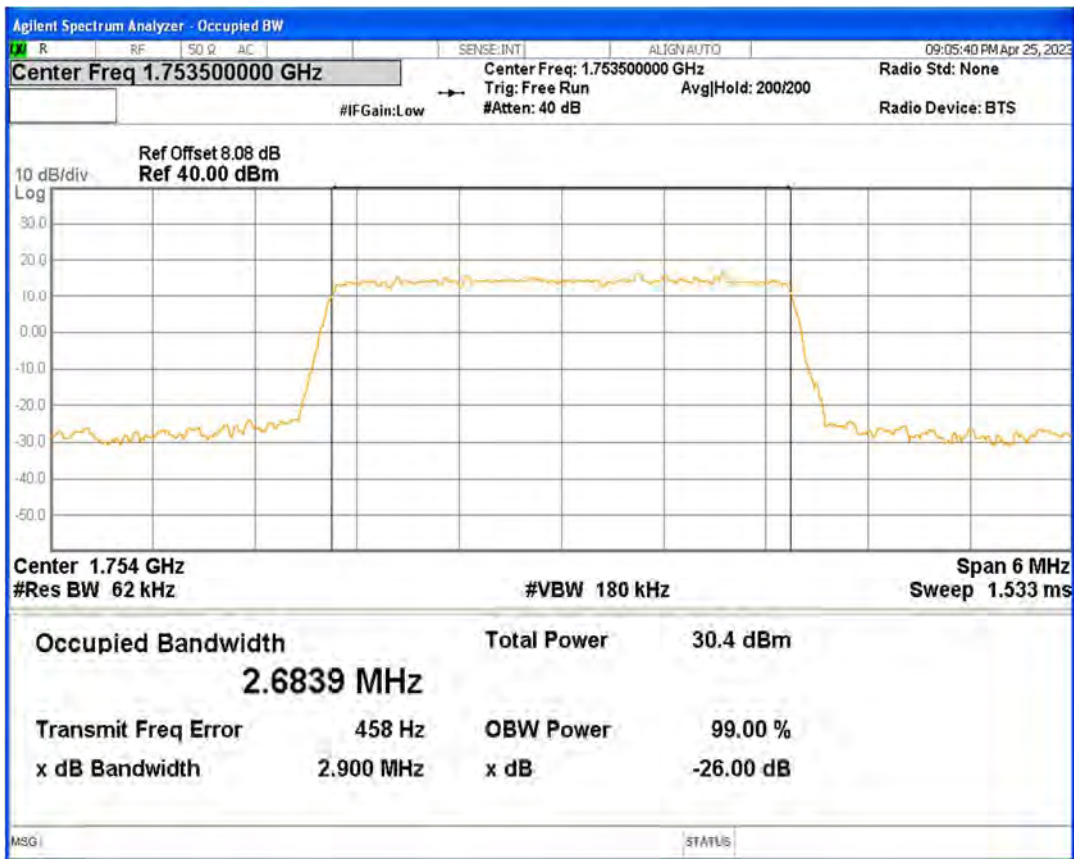

Band4 QPSK BW=3MHz Channel=20385 RB Size=15 Position=#0

Band4 QPSK BW=5MHz Channel=19975 RB Size=25 Position=#0