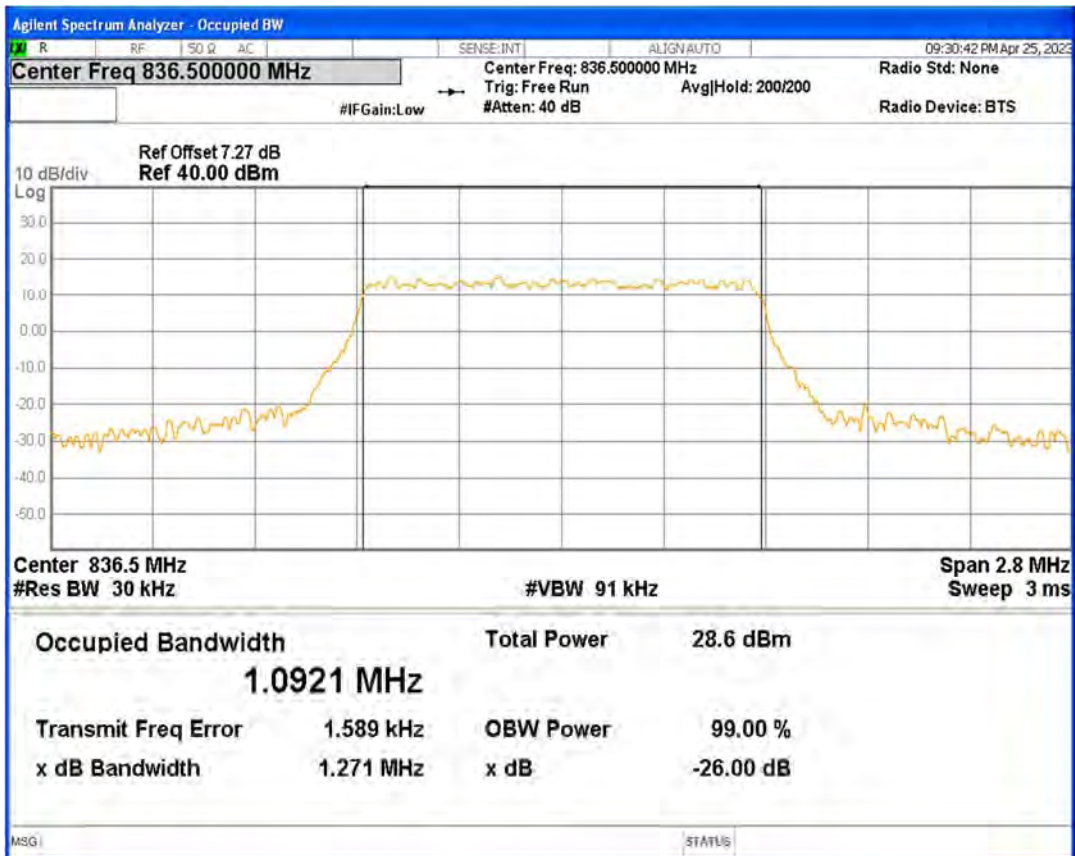

Band5 16QAM BW=1.4MHz Channel=20525 RB Size=6 Position=#0

Band5 16QAM BW=1.4MHz Channel=20643 RB Size=6 Position=#0