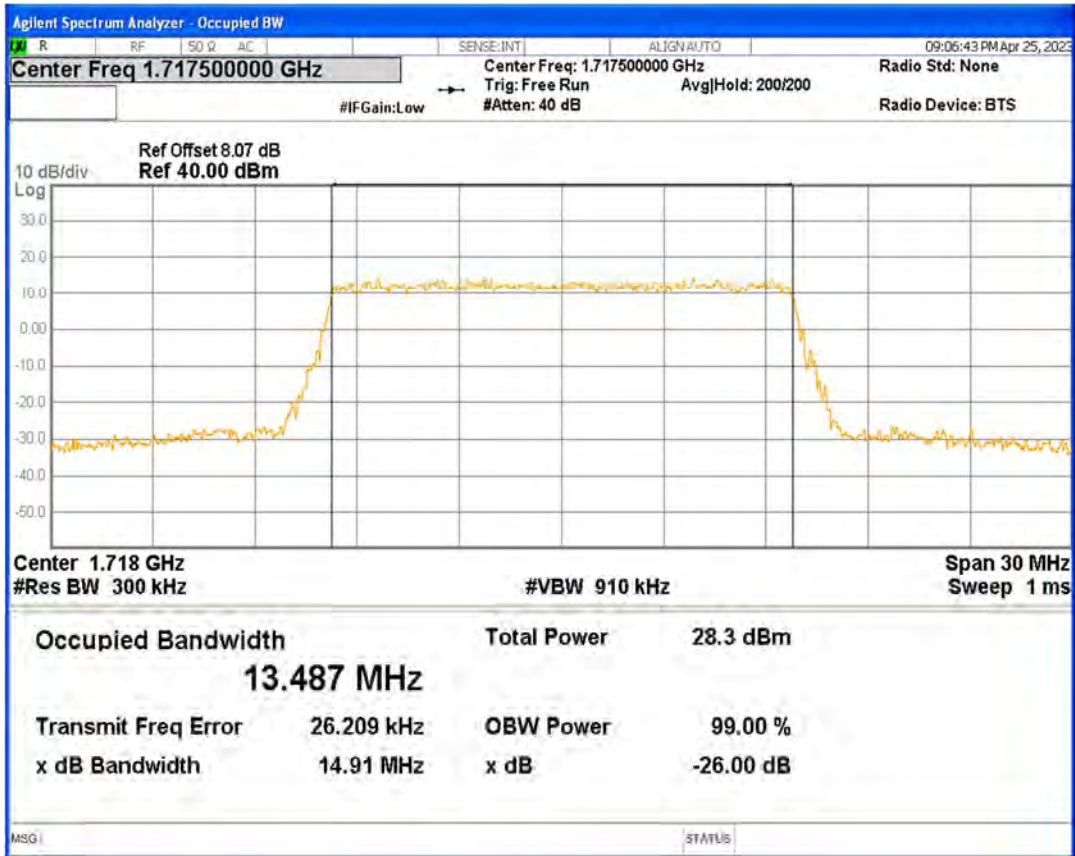

Band4 16QAM BW=10MHz Channel=20000 RB Size=50 Position=#0

Band4 16QAM BW=10MHz Channel=20175 RB Size=50 Position=#0

Band4 16QAM BW=10MHz Channel=20350 RB Size=50 Position=#0

Band4 16QAM BW=15MHz Channel=20025 RB Size=75 Position=#0