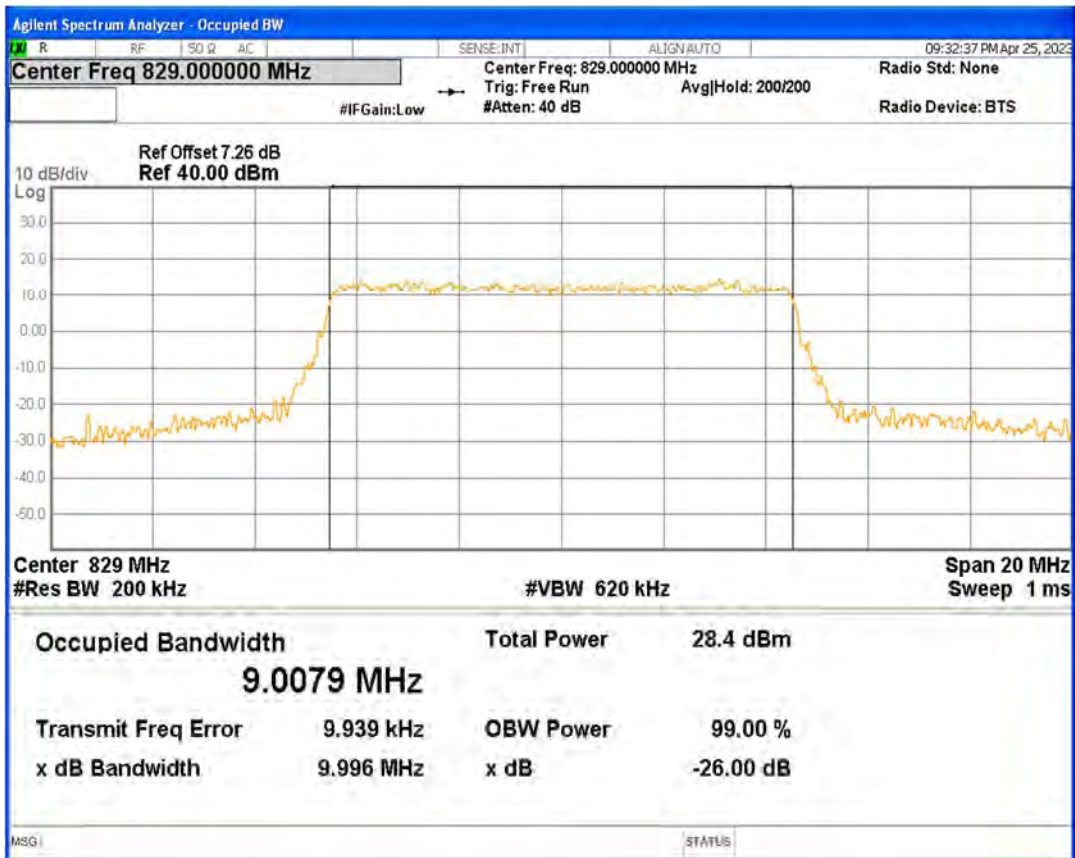

Band5 16QAM BW=10MHz Channel=20450 RB Size=50 Position=#0

Band5 16QAM BW=10MHz Channel=20525 RB Size=50 Position=#0