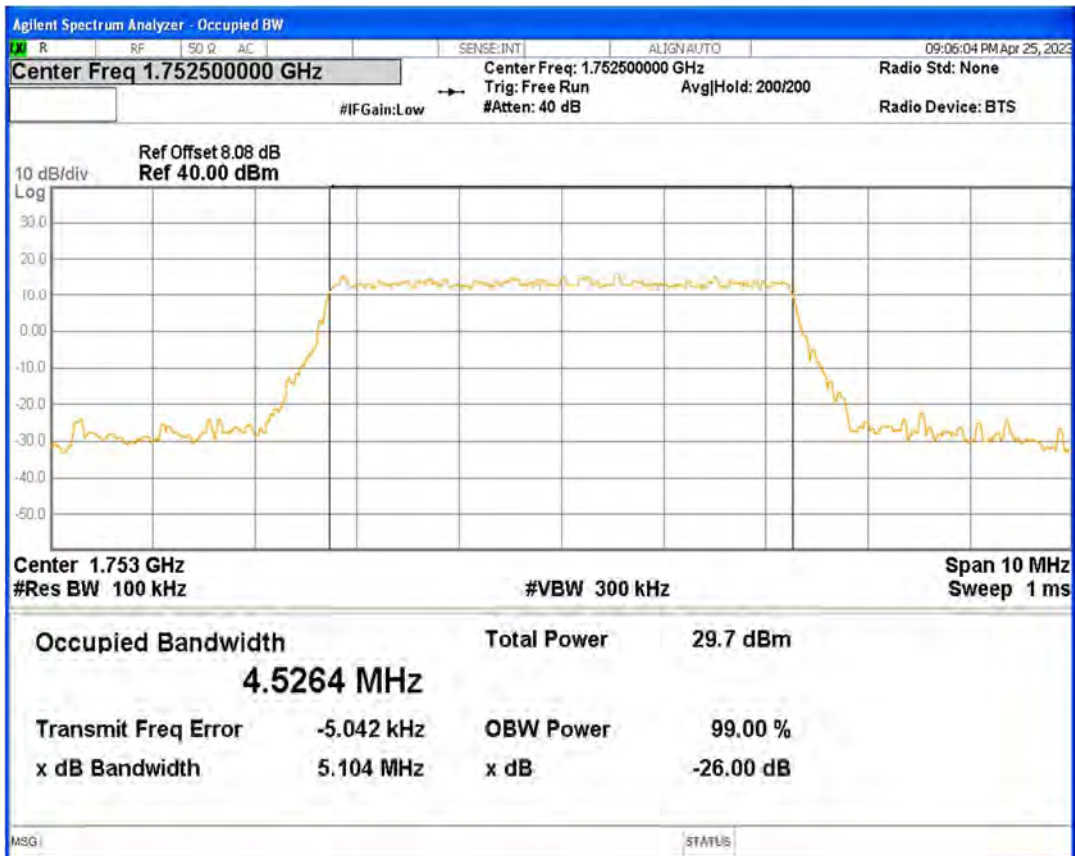

Band4 QPSK BW=5MHz Channel=20375 RB Size=25 Position=#0

Band40(2305-2315) 16QAM BW=10MHz Channel=38750 RB Size=50 Position=#0