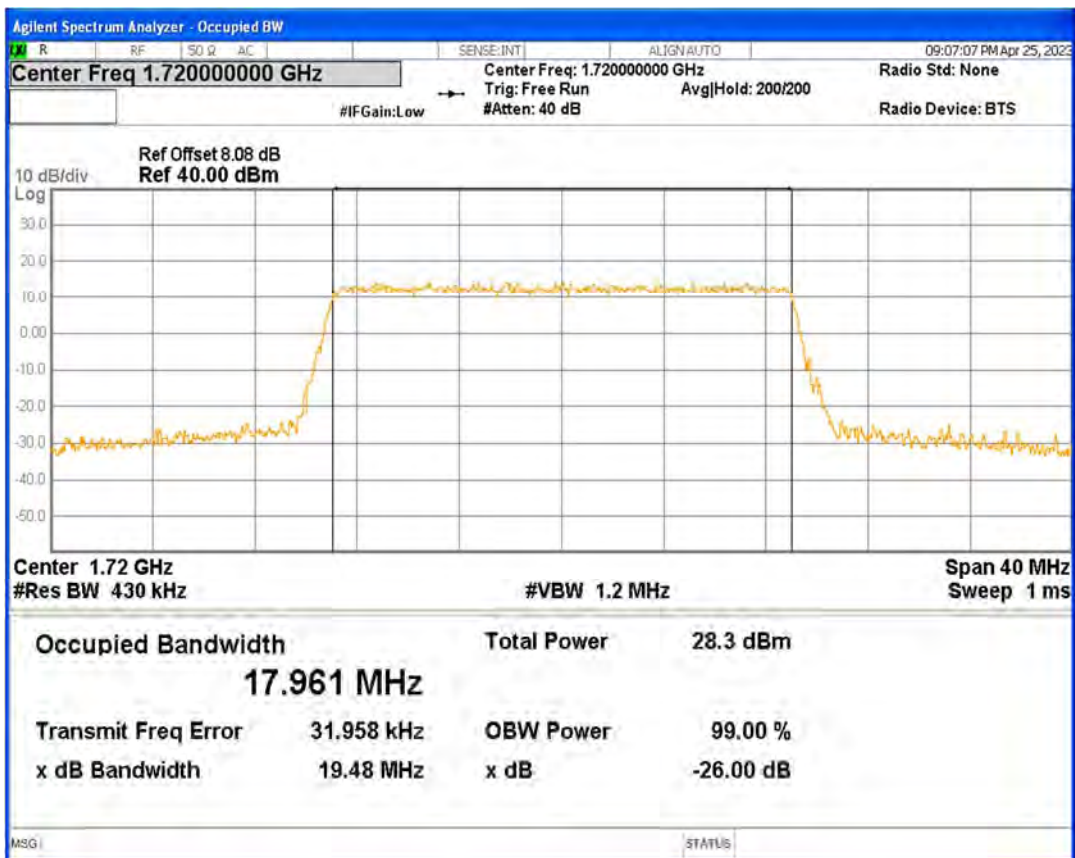

Band4 16QAM BW=20MHz Channel=20050 RB Size=100 Position=#0

Band4 16QAM BW=20MHz Channel=20175 RB Size=100 Position=#0