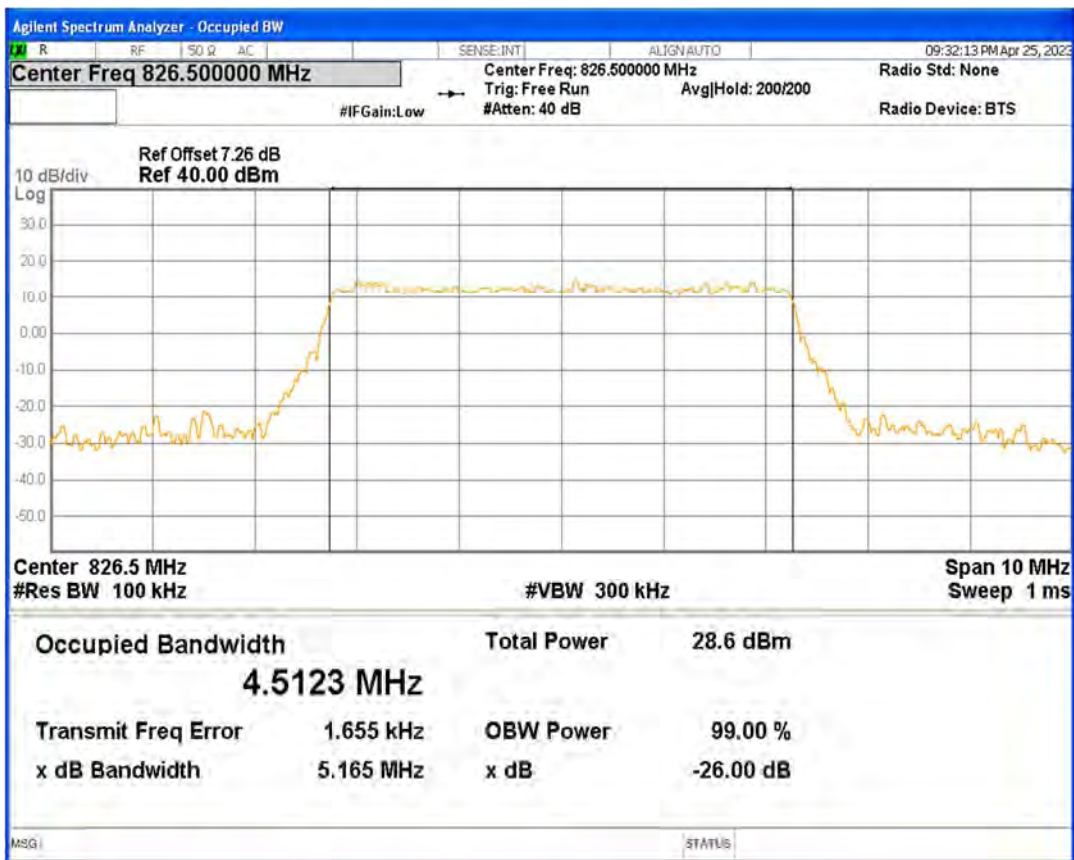

Band5 16QAM BW=5MHz Channel=20425 RB Size=25 Position=#0

Band5 16QAM BW=5MHz Channel=20525 RB Size=25 Position=#0