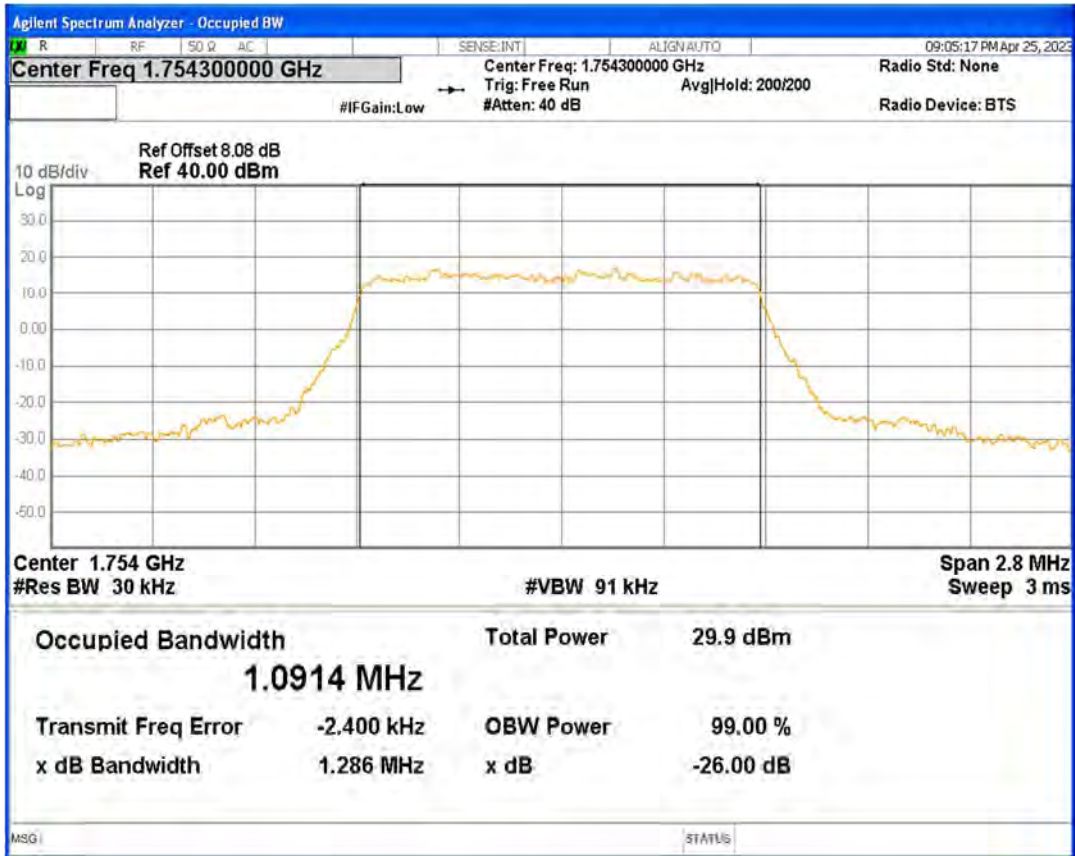

Band4 QPSK BW=1.4MHz Channel=20393 RB Size=6 Position=#0

Band4 QPSK BW=10MHz Channel=20000 RB Size=50 Position=#0