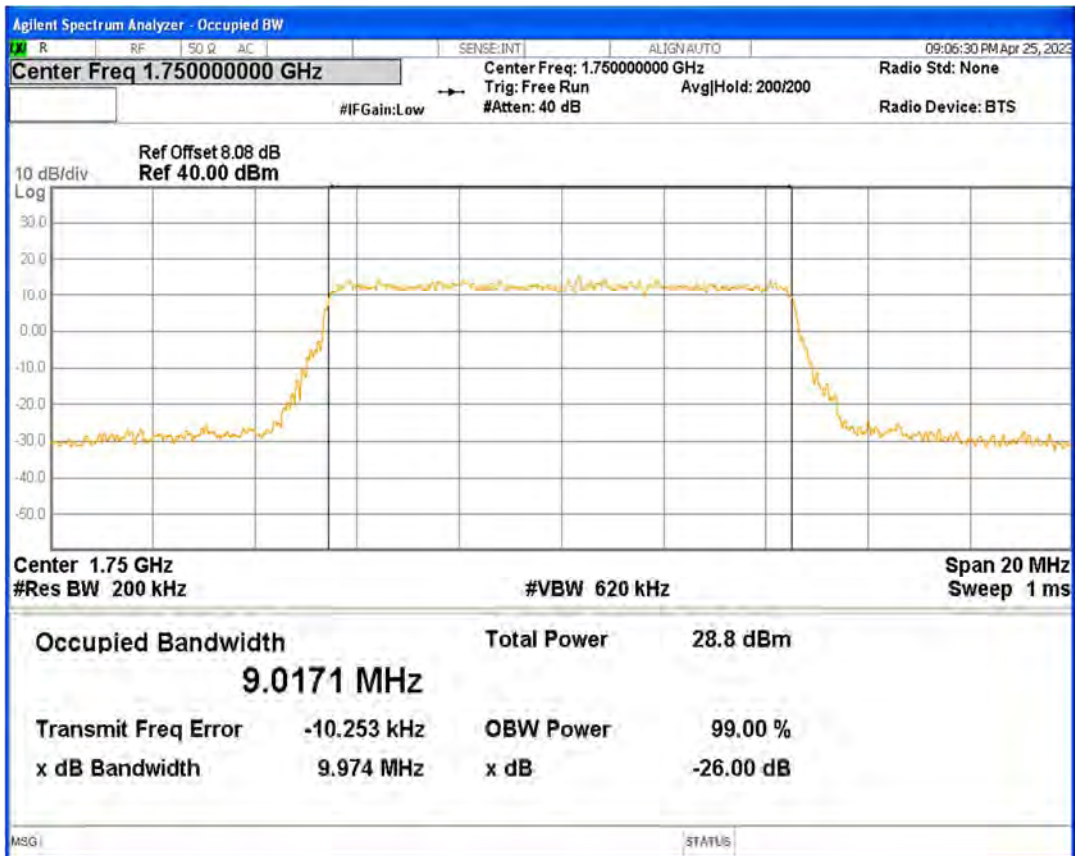

Band4 16QAM BW=10MHz Channel=20000 RB Size=50 Position=#0

Band4 16QAM BW=10MHz Channel=20175 RB Size=50 Position=#0

Band4 16QAM BW=10MHz Channel=20350 RB Size=50 Position=#0

Band4 16QAM BW=15MHz Channel=20025 RB Size=75 Position=#0