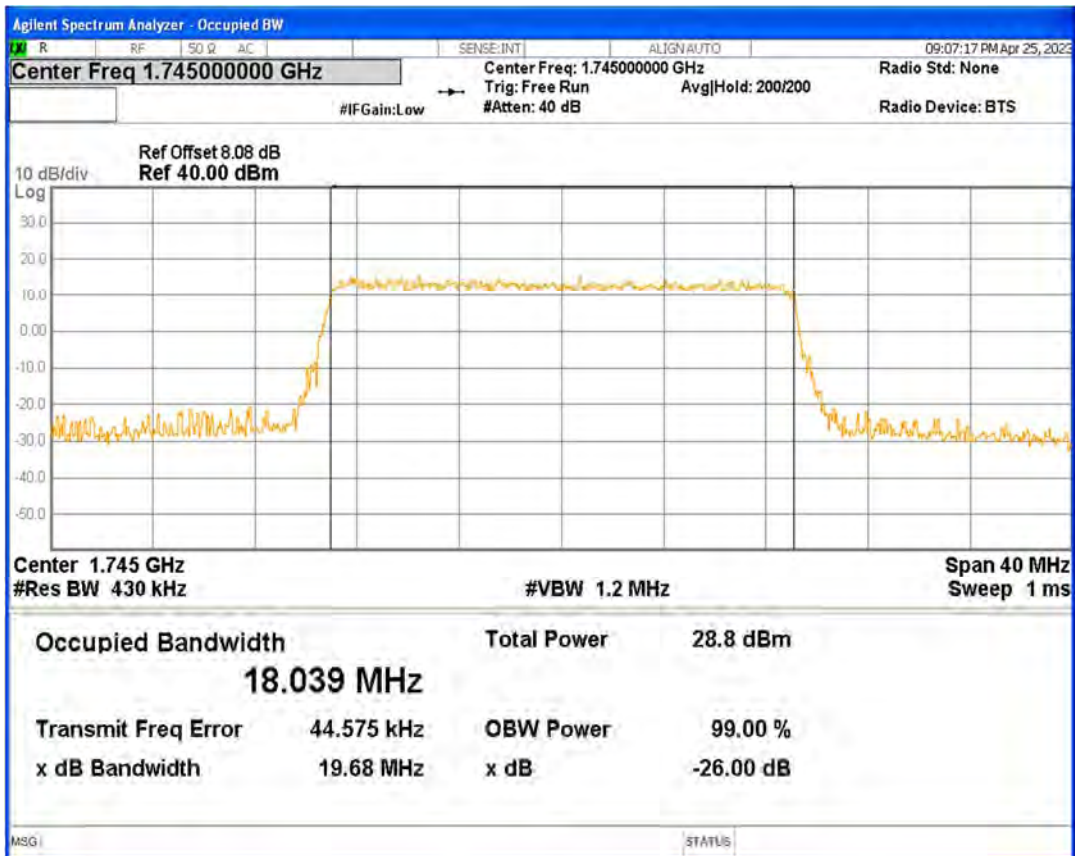

Band4 16QAM BW=20MHz Channel=20300 RB Size=100 Position=#0

Band4 16QAM BW=3MHz Channel=19965 RB Size=15 Position=#0