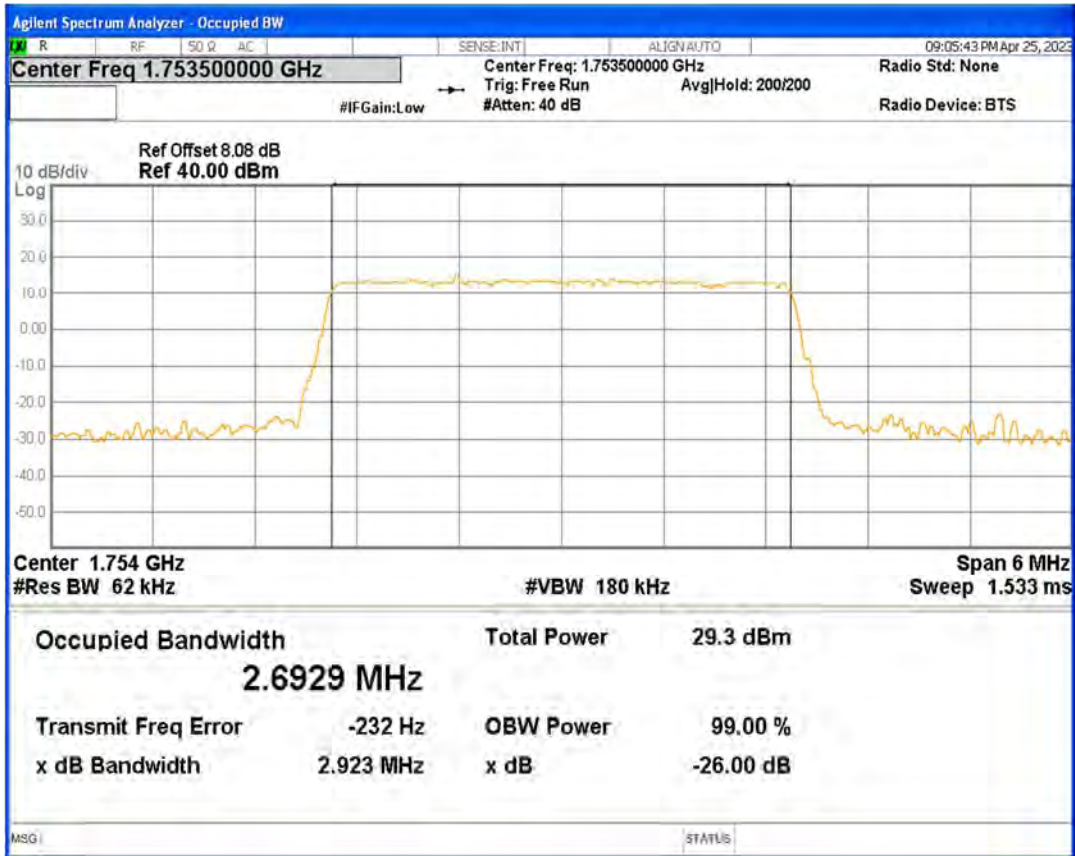

Band4 16QAM BW=20MHz Channel=20300 RB Size=100 Position=#0

Band4 16QAM BW=3MHz Channel=19965 RB Size=15 Position=#0

Band4 16QAM BW=3MHz Channel=20175 RB Size=15 Position=#0

Band4 16QAM BW=3MHz Channel=20385 RB Size=15 Position=#0