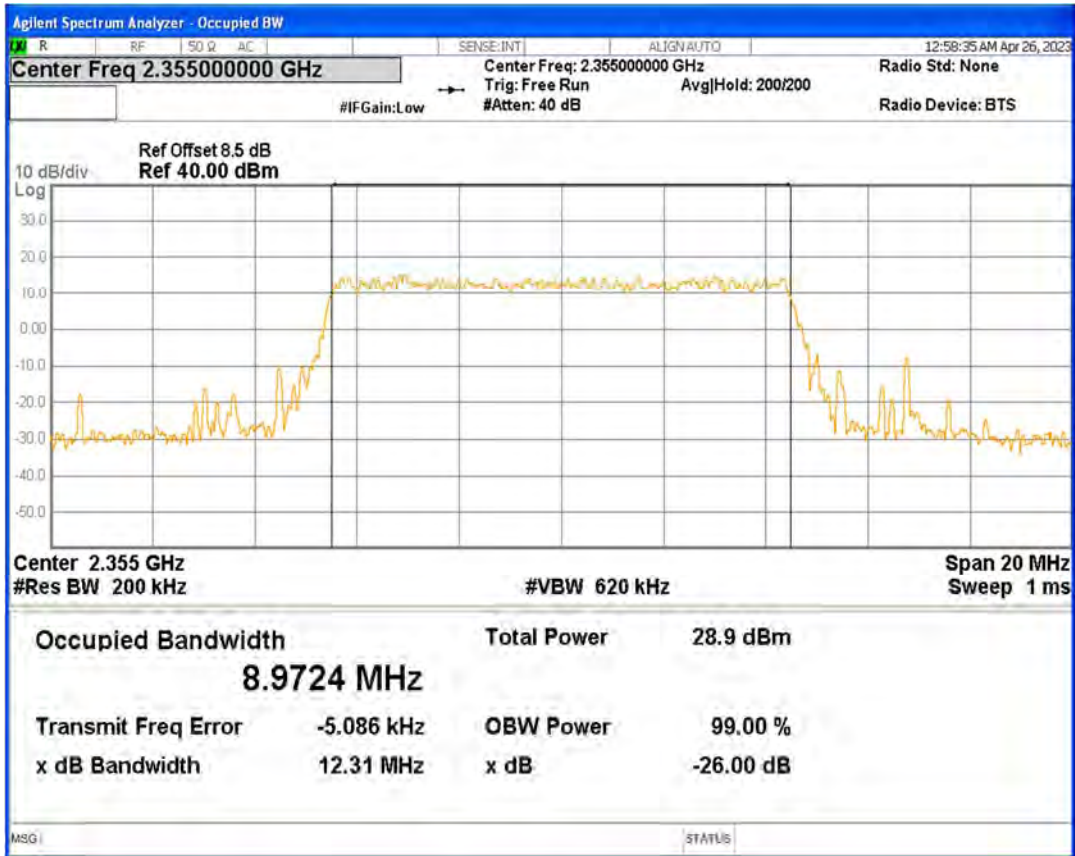

Band40(2350-2360) QPSK BW=10MHz Channel=39200 RB Size=50 Position=#0

Band40(2350-2360) QPSK BW=5MHz Channel=39175 RB Size=25 Position=#0