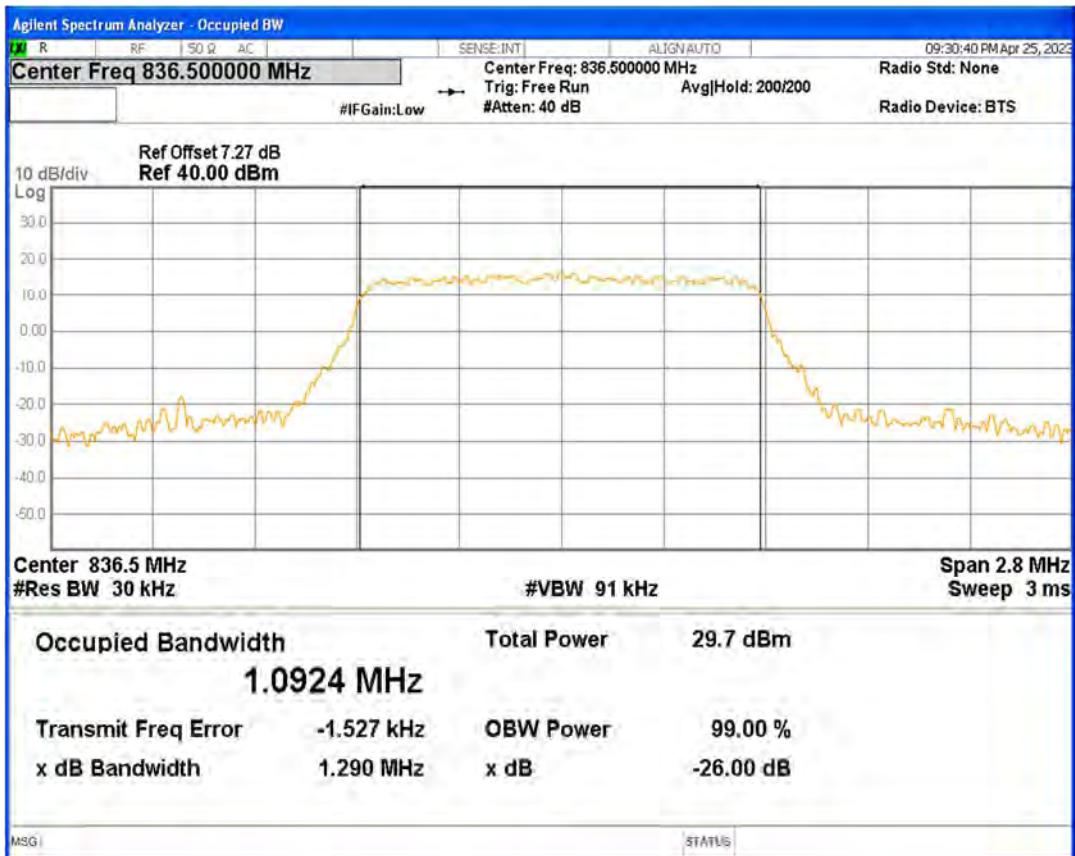

Band5 QPSK BW=1.4MHz Channel=20525 RB Size=6 Position=#0

Band5 QPSK BW=1.4MHz Channel=20643 RB Size=6 Position=#0