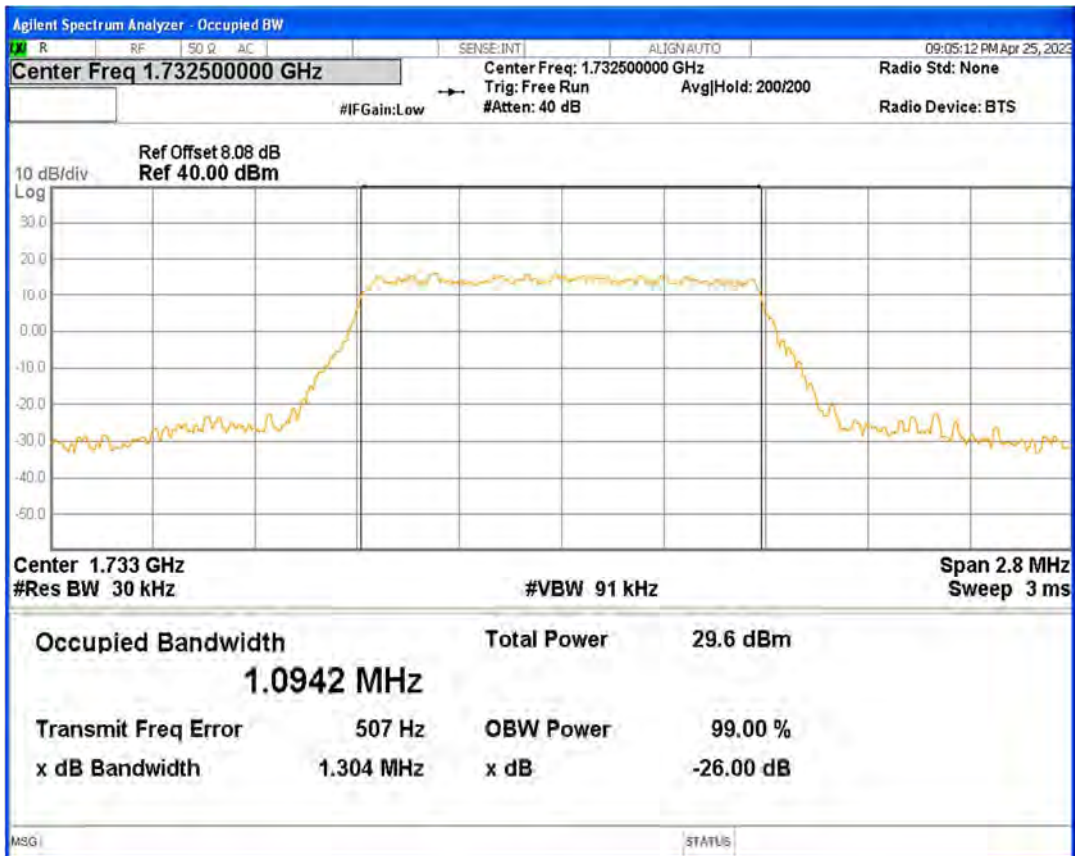

Band4 QPSK BW=1.4MHz Channel=20175 RB Size=6 Position=#0

Band4 QPSK BW=1.4MHz Channel=20393 RB Size=6 Position=#0