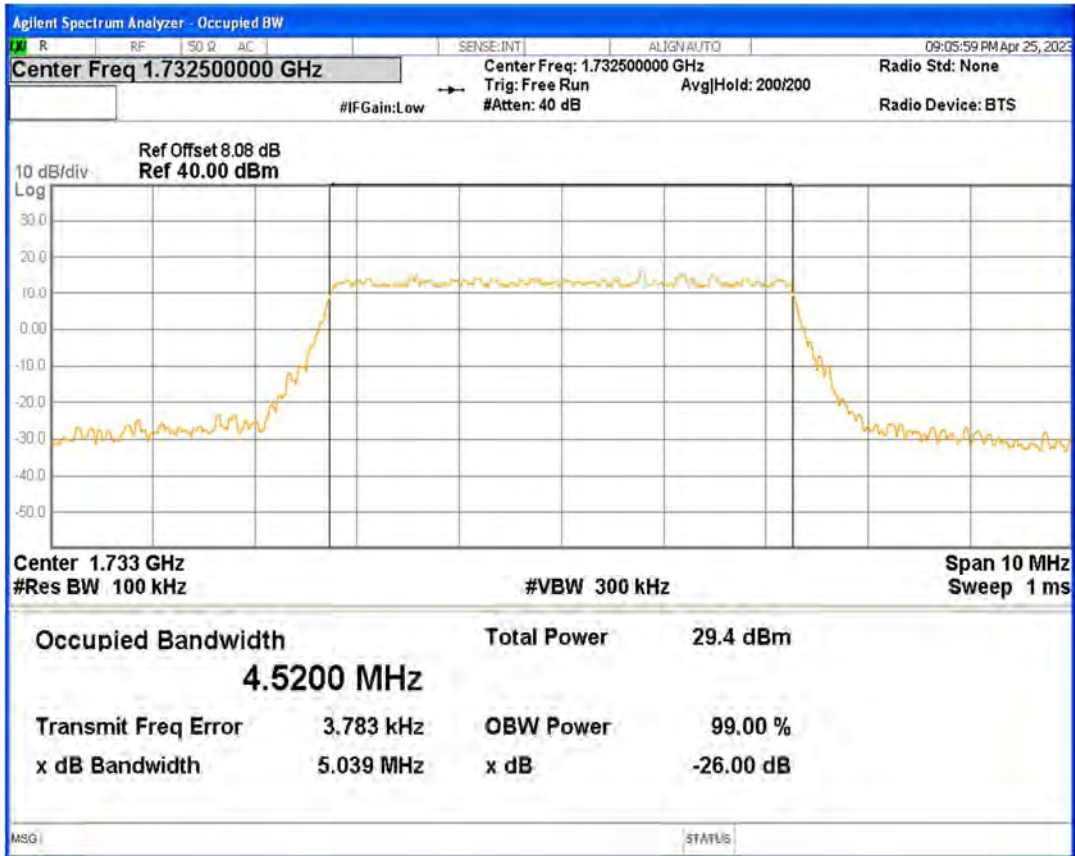

Band4 QPSK BW=3MHz Channel=20175 RB Size=15 Position=#0

Band4 QPSK BW=3MHz Channel=20385 RB Size=15 Position=#0

Band4 QPSK BW=5MHz Channel=19975 RB Size=25 Position=#0

Band4 QPSK BW=5MHz Channel=20175 RB Size=25 Position=#0