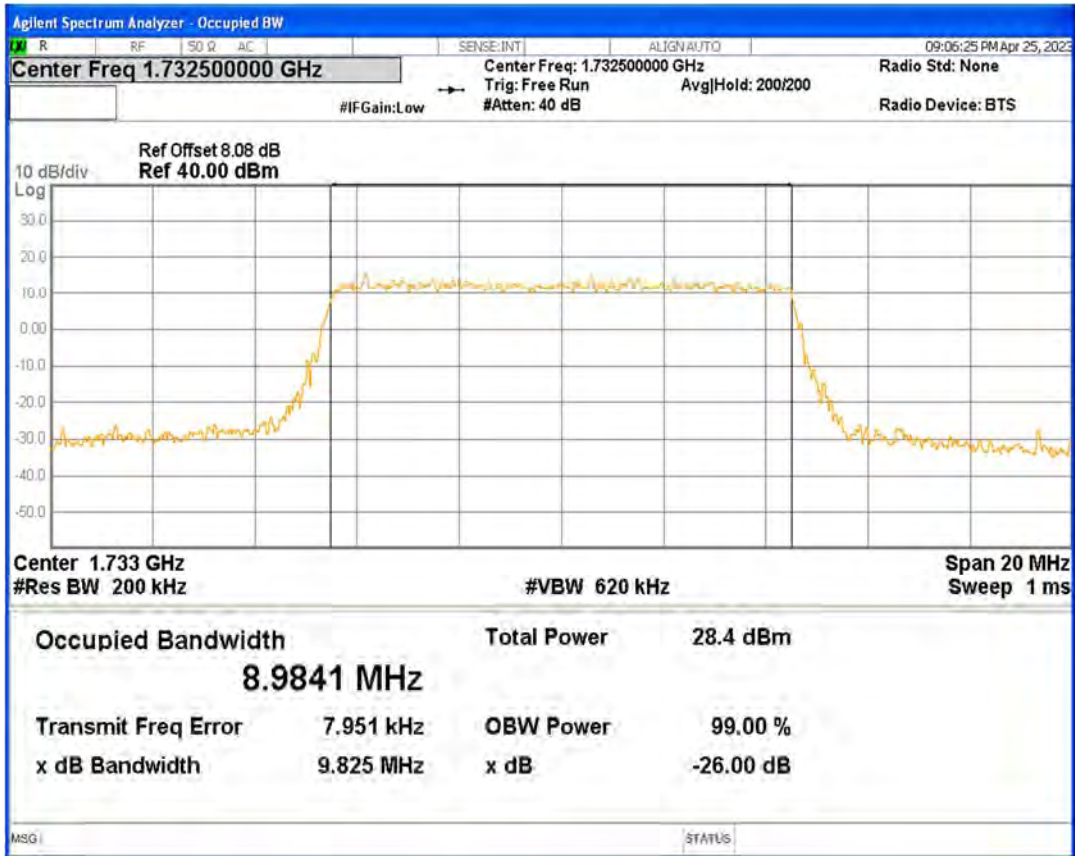

Band4 16QAM BW=10MHz Channel=20175 RB Size=50 Position=#0

Band4 16QAM BW=10MHz Channel=20350 RB Size=50 Position=#0