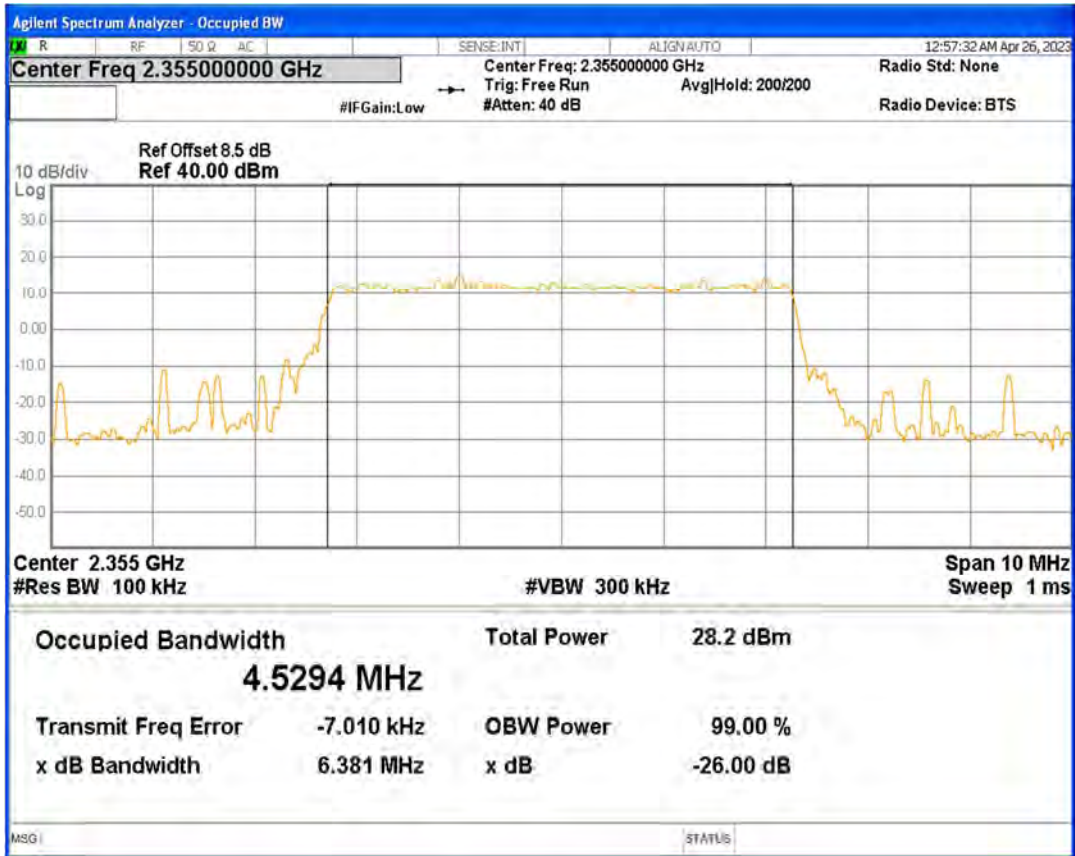

Band40(2350-2360) 16QAM BW=5MHz Channel=39200 RB Size=25 Position=#0

Band40(2350-2360) 16QAM BW=5MHz Channel=39225 RB Size=25 Position=#0