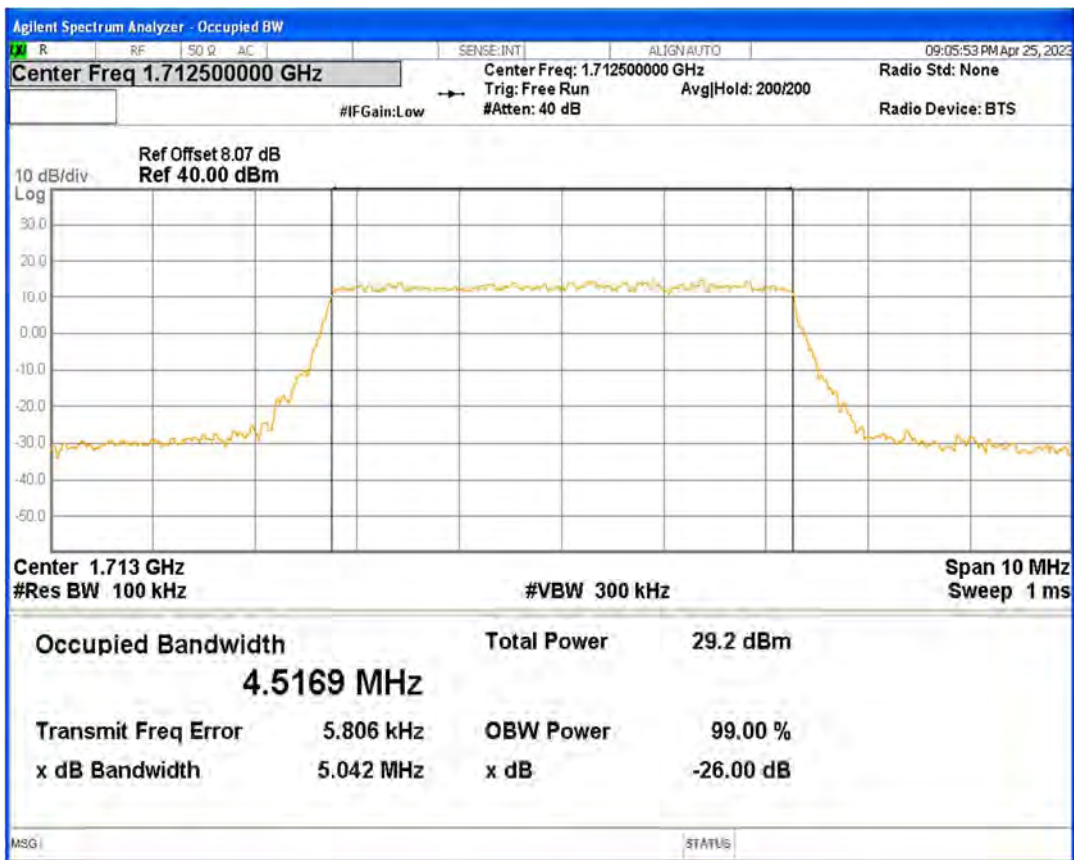

Band4 QPSK BW=3MHz Channel=20175 RB Size=15 Position=#0

Band4 QPSK BW=3MHz Channel=20385 RB Size=15 Position=#0

Band4 QPSK BW=5MHz Channel=19975 RB Size=25 Position=#0

Band4 QPSK BW=5MHz Channel=20175 RB Size=25 Position=#0