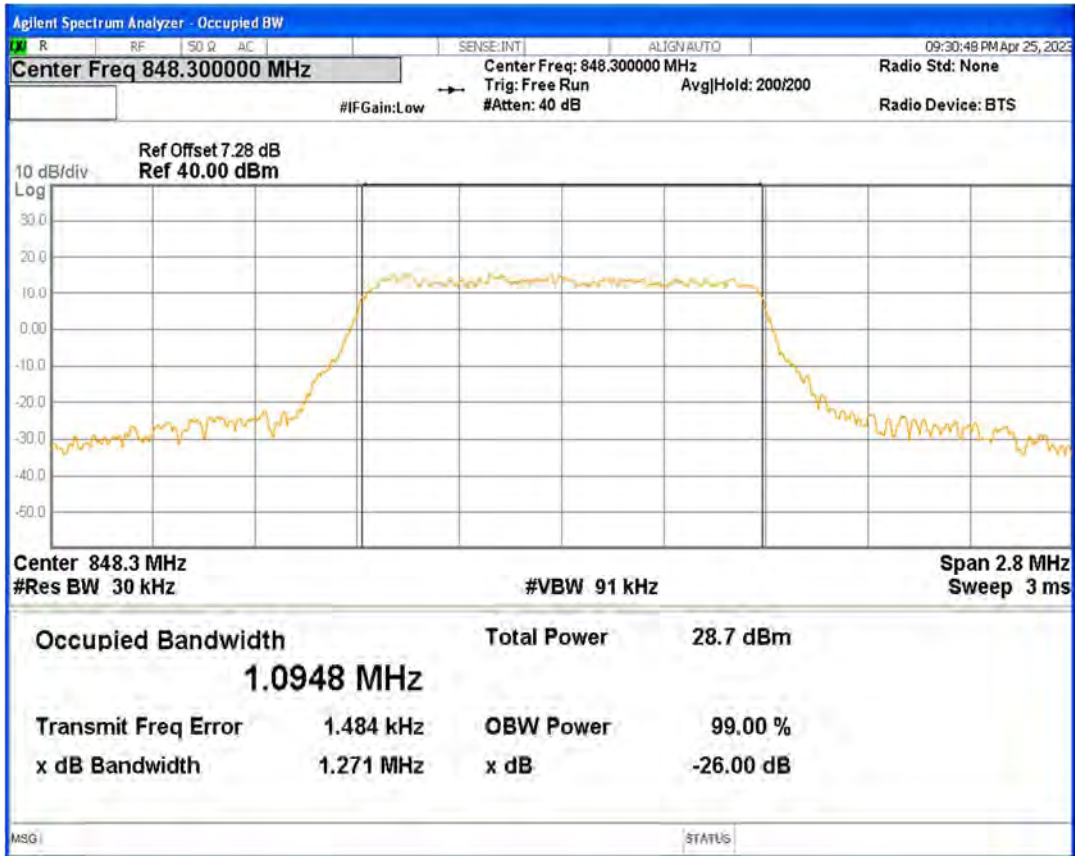

Band41(2555-2655) QPSK BW=5MHz Channel=41215 RB Size=25 Position=#0

Band5 16QAM BW=1.4MHz Channel=20407 RB Size=6 Position=#0

Band5 16QAM BW=1.4MHz Channel=20525 RB Size=6 Position=#0

Band5 16QAM BW=1.4MHz Channel=20643 RB Size=6 Position=#0