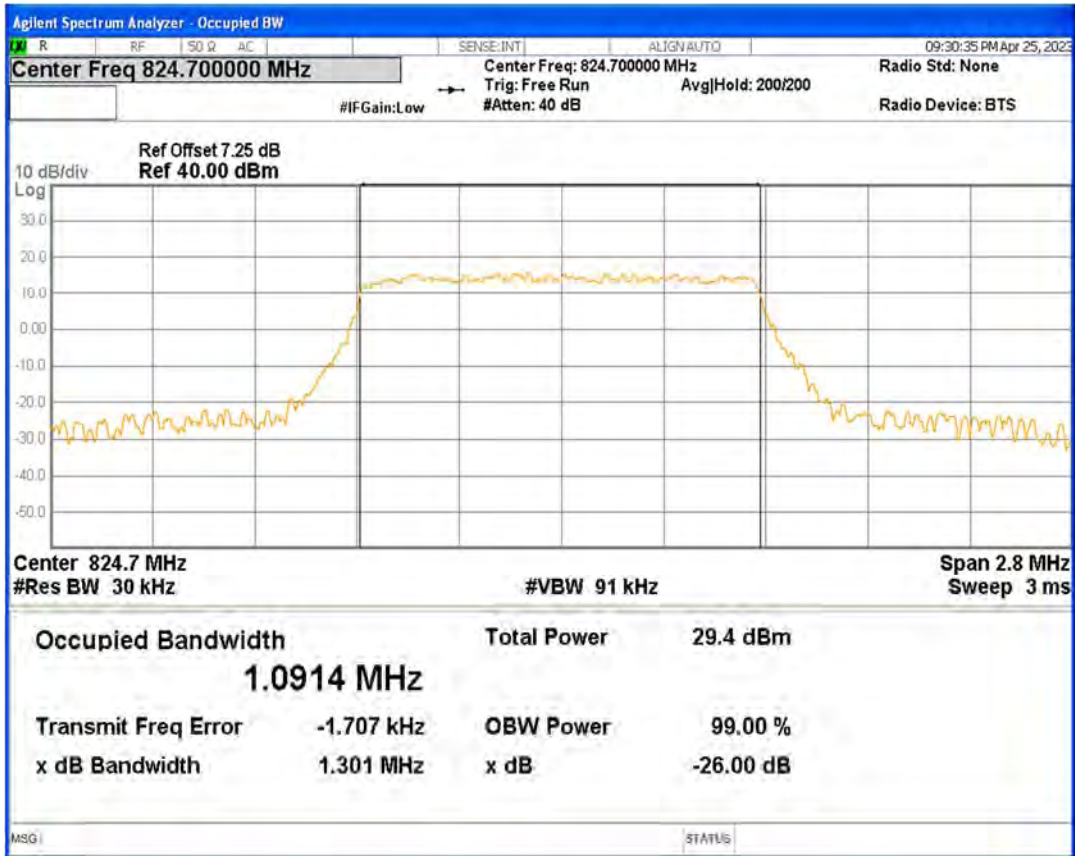

Band5 QPSK BW=1.4MHz Channel=20407 RB Size=6 Position=#0

Band5 QPSK BW=1.4MHz Channel=20525 RB Size=6 Position=#0