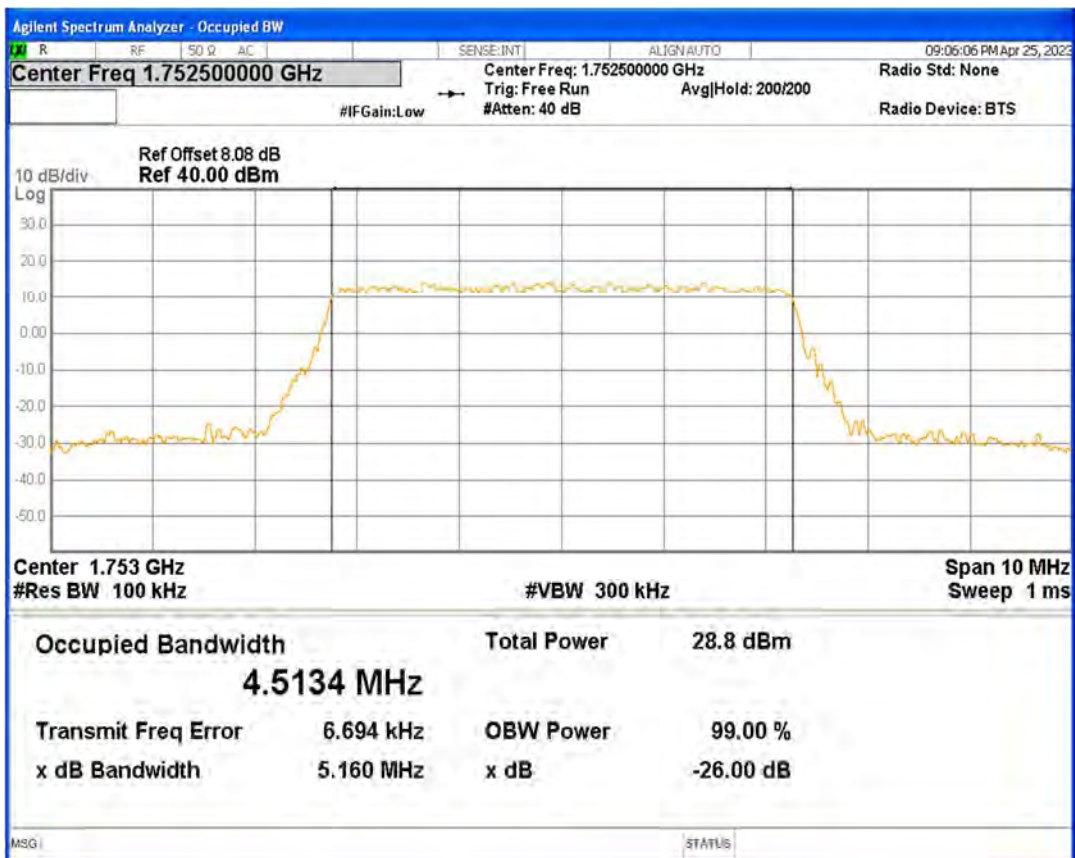

Band4 16QAM BW=5MHz Channel=20375 RB Size=25 Position=#0

Band4 QPSK BW=1.4MHz Channel=19957 RB Size=6 Position=#0