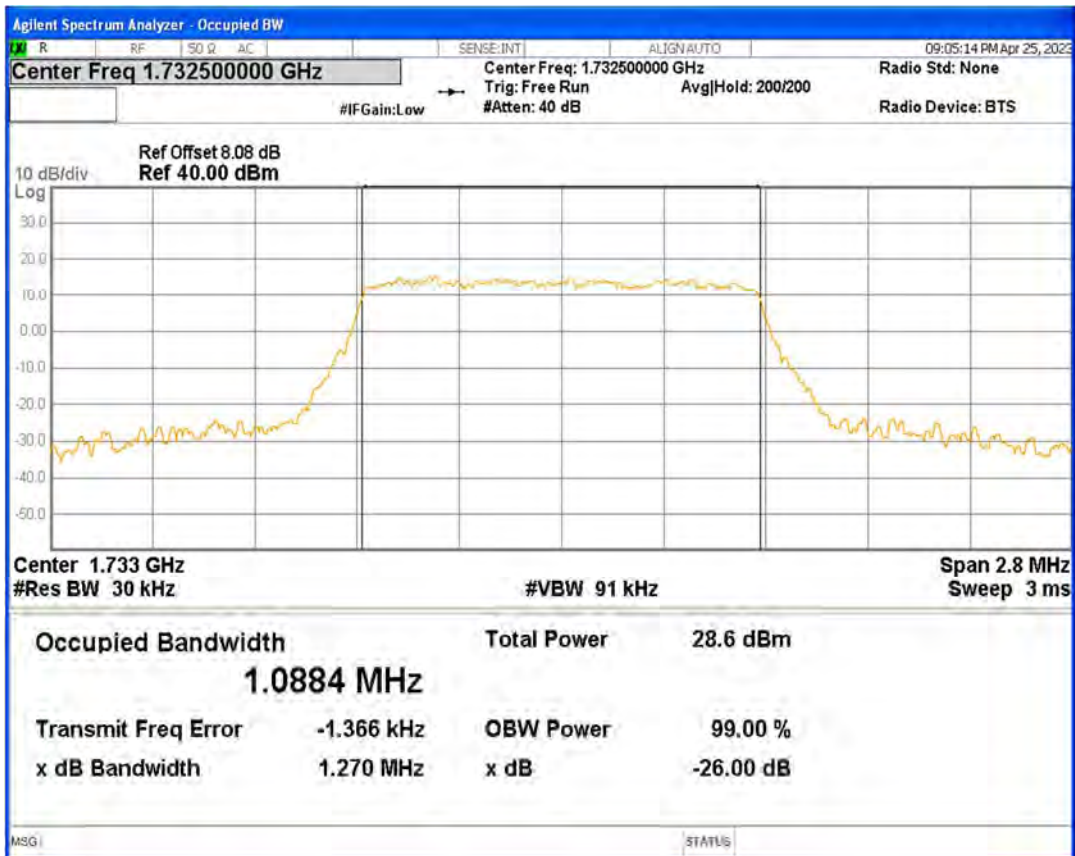

Band38 QPSK BW=5MHz Channel=38225 RB Size=25 Position=#0

Band4 16QAM BW=1.4MHz Channel=19957 RB Size=6 Position=#0

Band4 16QAM BW=1.4MHz Channel=20175 RB Size=6 Position=#0

Band4 16QAM BW=1.4MHz Channel=20393 RB Size=6 Position=#0