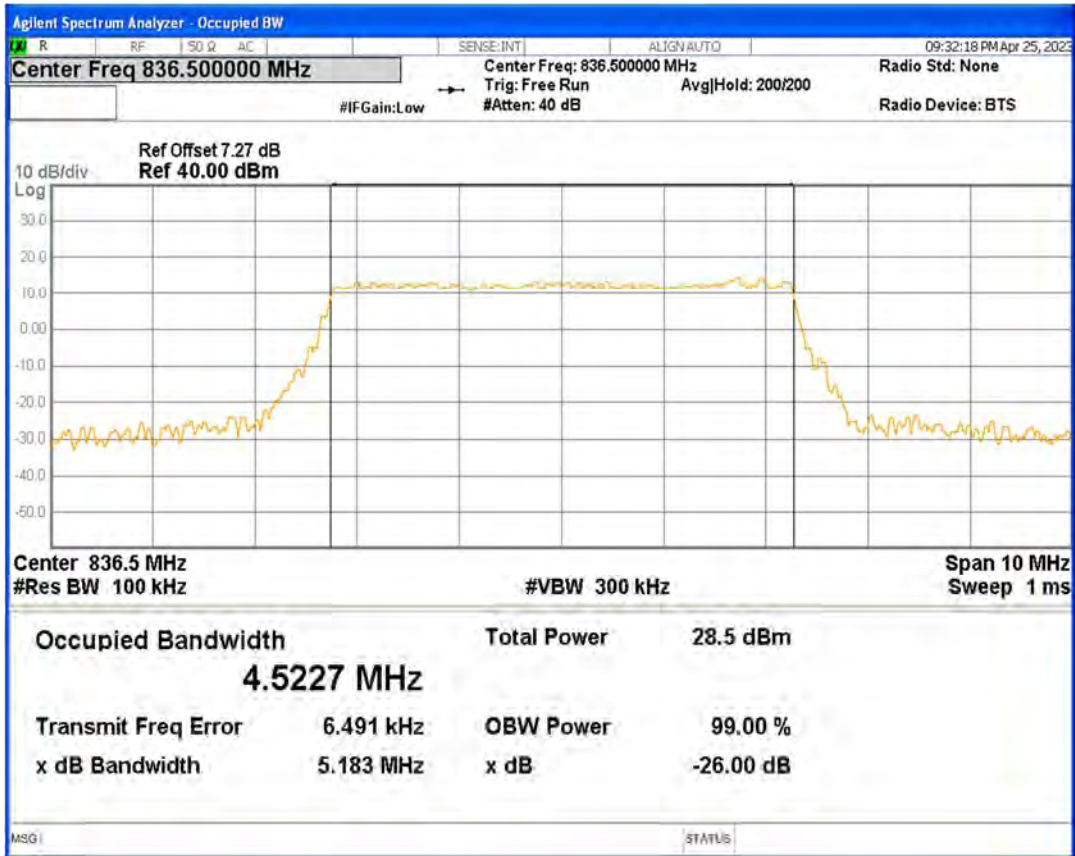

Band5 16QAM BW=3MHz Channel=20525 RB Size=15 Position=#0

Band5 16QAM BW=3MHz Channel=20635 RB Size=15 Position=#0

Band5 16QAM BW=5MHz Channel=20425 RB Size=25 Position=#0

Band5 16QAM BW=5MHz Channel=20525 RB Size=25 Position=#0