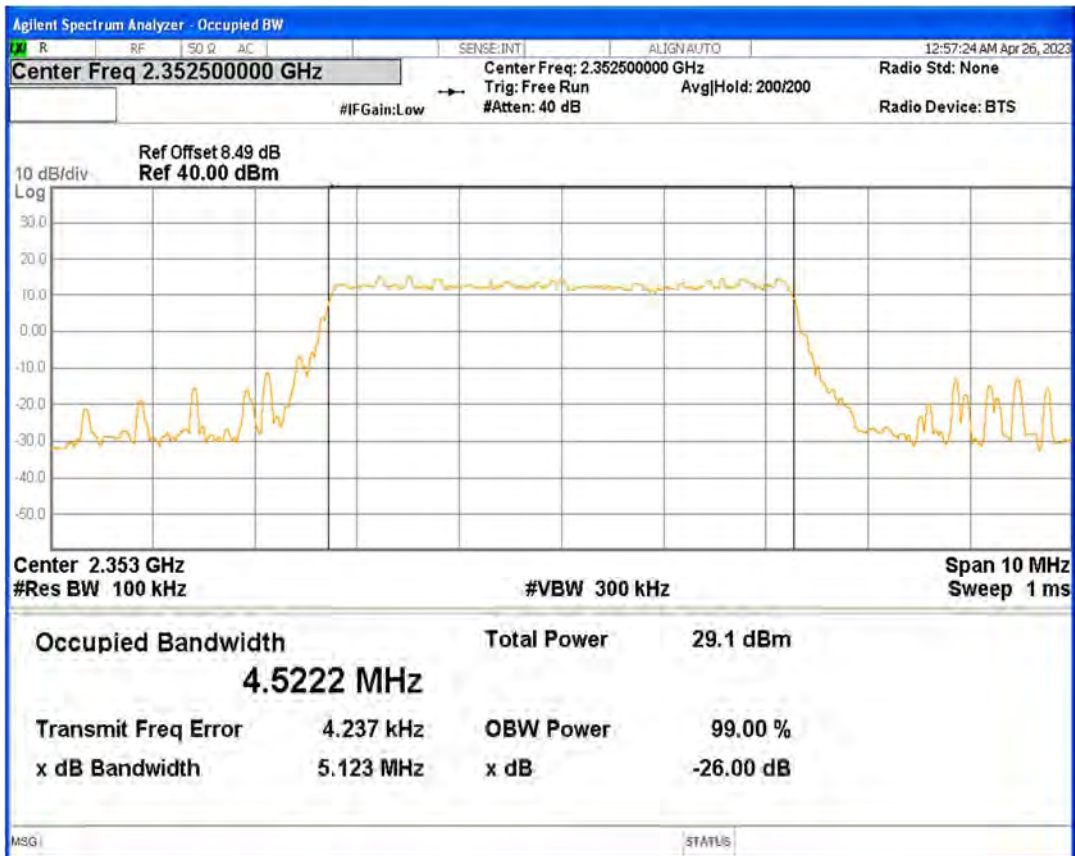

Band40(2350-2360) QPSK BW=5MHz Channel=39175 RB Size=25 Position=#0

Band40(2350-2360) QPSK BW=5MHz Channel=39200 RB Size=25 Position=#0