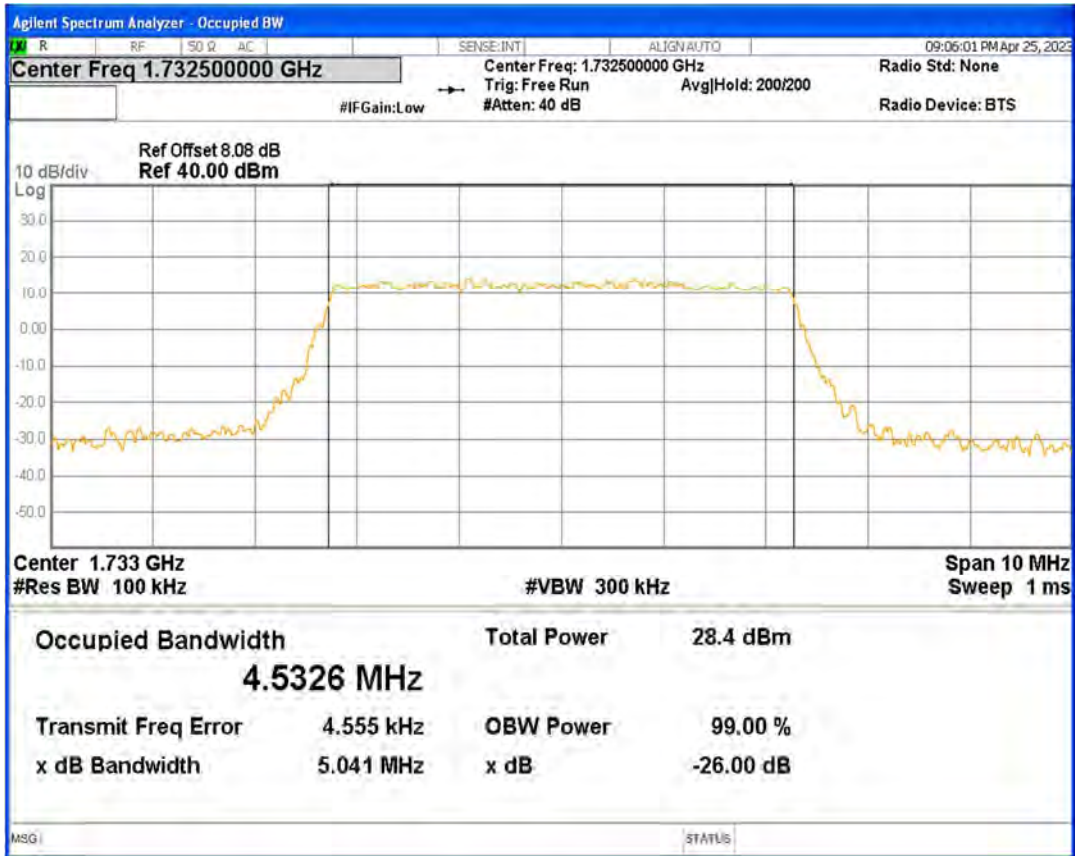

Band4 16QAM BW=5MHz Channel=20175 RB Size=25 Position=#0

Band4 16QAM BW=5MHz Channel=20375 RB Size=25 Position=#0