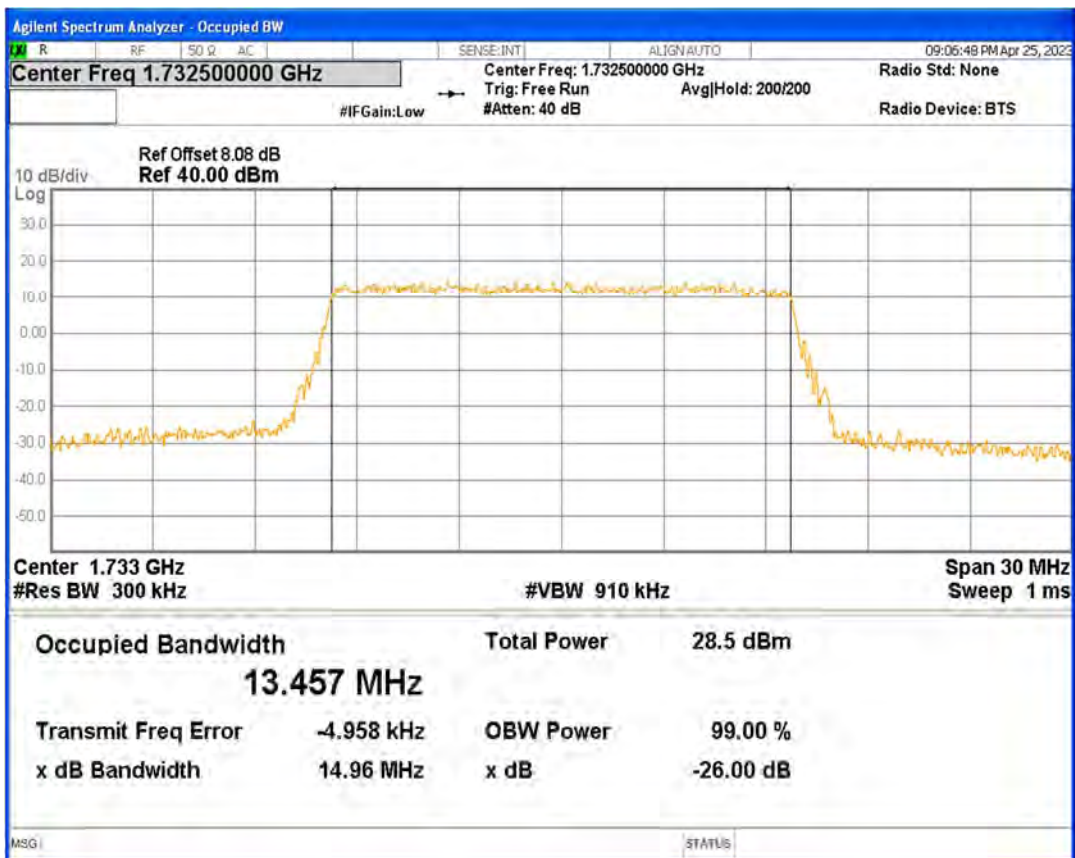

Band4 16QAM BW=15MHz Channel=20175 RB Size=75 Position=#0

Band4 16QAM BW=15MHz Channel=20325 RB Size=75 Position=#0