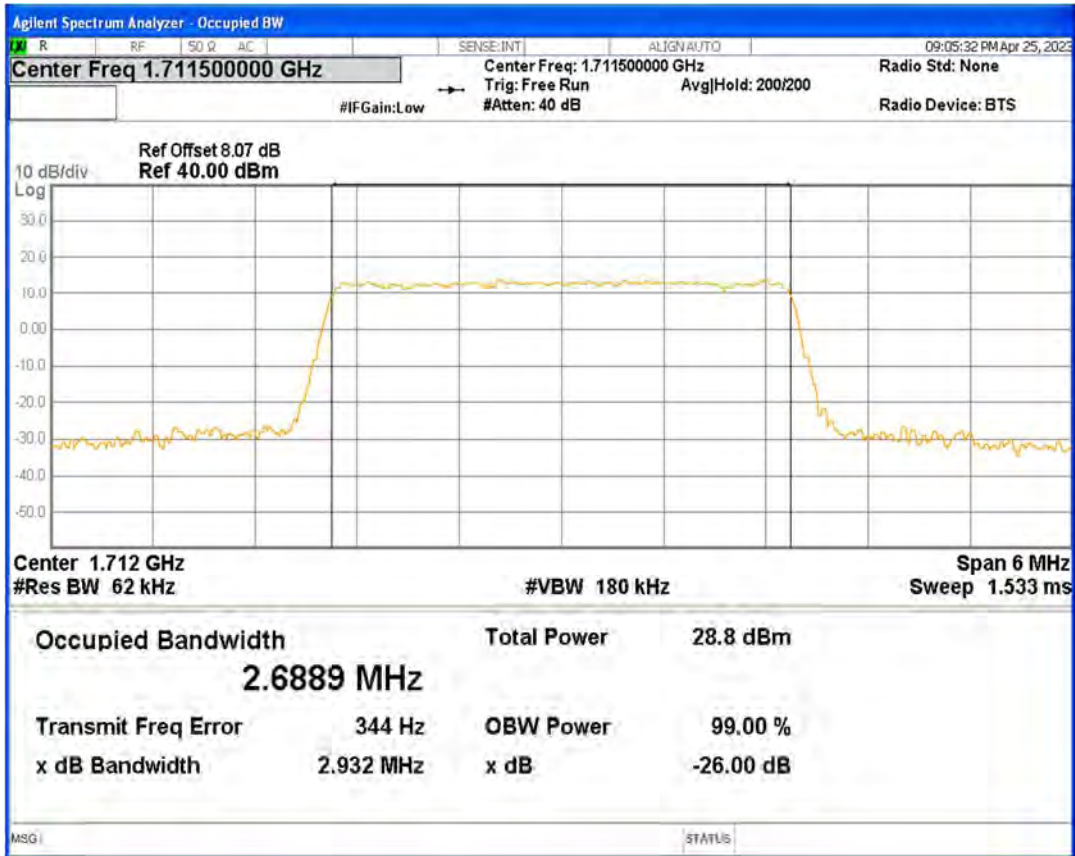

Band4 16QAM BW=3MHz Channel=19965 RB Size=15 Position=#0

Band4 16QAM BW=3MHz Channel=20175 RB Size=15 Position=#0