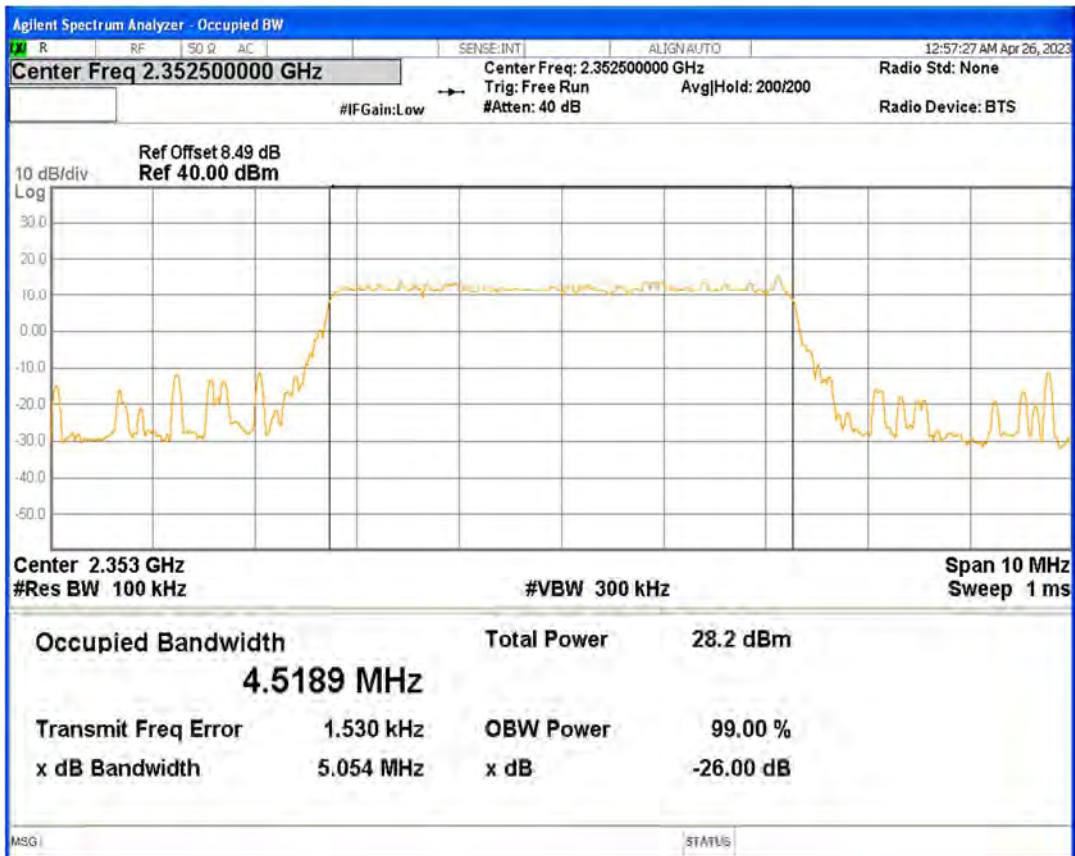

Band40(2350-2360) 16QAM BW=5MHz Channel=39175 RB Size=25 Position=#0

Band40(2350-2360) 16QAM BW=5MHz Channel=39200 RB Size=25 Position=#0