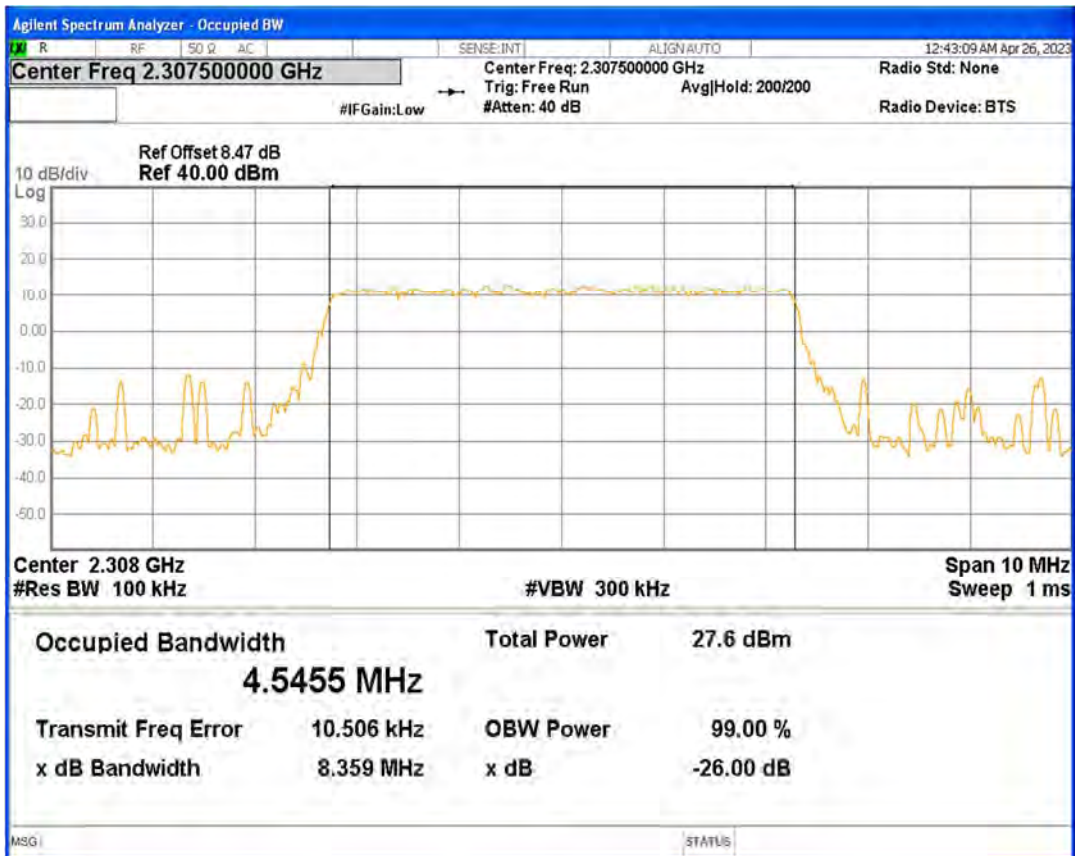

Band40(2305-2315) 16QAM BW=5MHz Channel=38725 RB Size=25 Position=#0

Band40(2305-2315) 16QAM BW=5MHz Channel=38750 RB Size=25 Position=#0