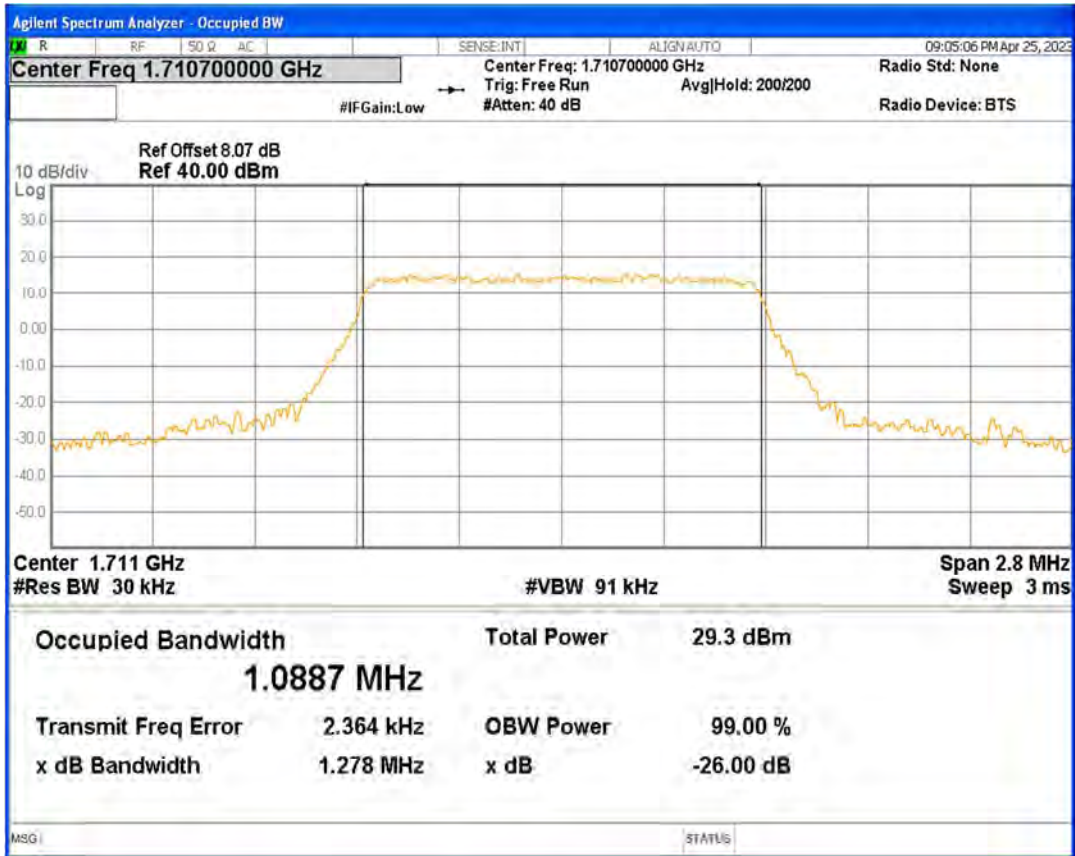

Band4 16QAM BW=5MHz Channel=19975 RB Size=25 Position=#0

Band4 16QAM BW=5MHz Channel=20175 RB Size=25 Position=#0

Band4 16QAM BW=5MHz Channel=20375 RB Size=25 Position=#0

Band4 QPSK BW=1.4MHz Channel=19957 RB Size=6 Position=#0