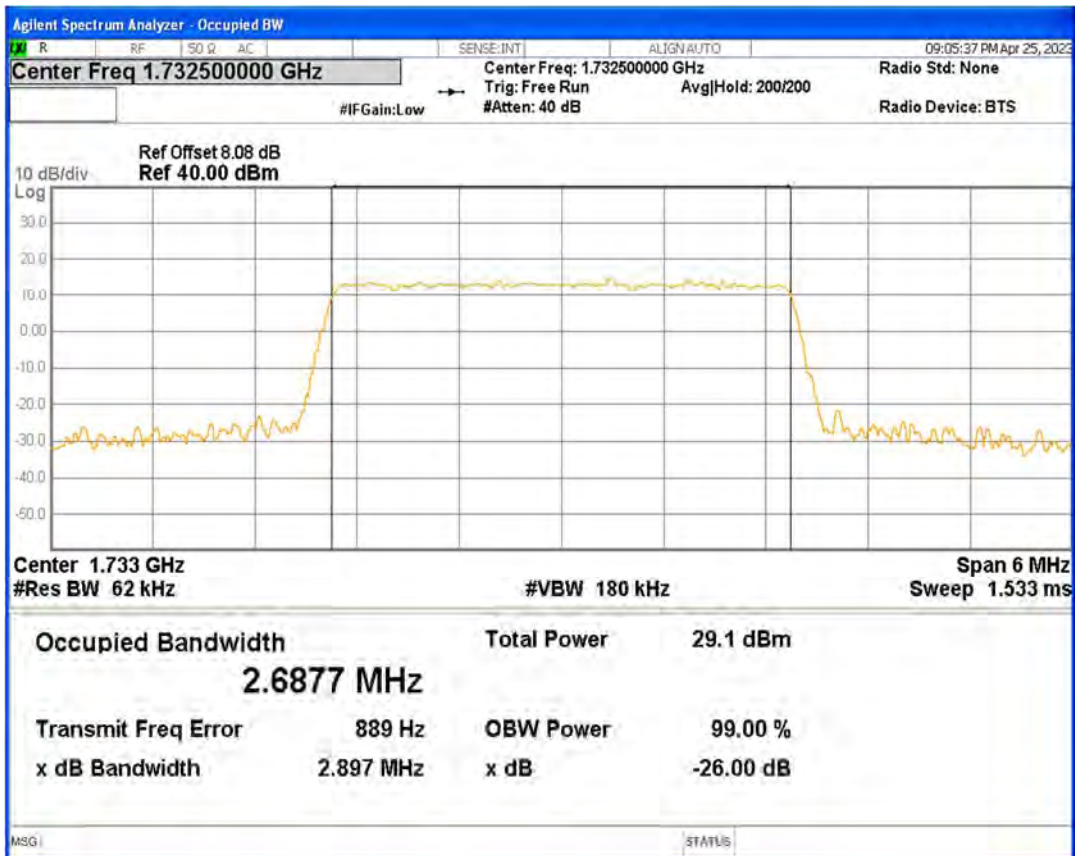

Band4 16QAM BW=3MHz Channel=20175 RB Size=15 Position=#0

Band4 16QAM BW=3MHz Channel=20385 RB Size=15 Position=#0