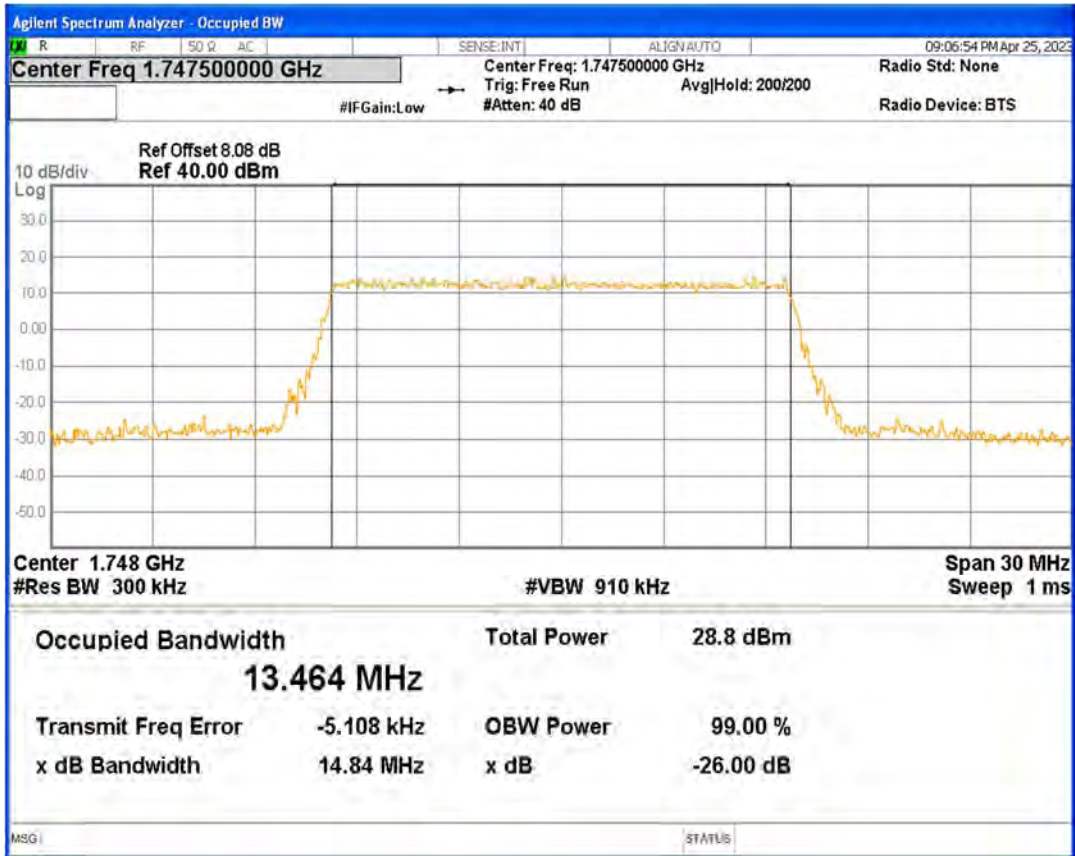

Band4 16QAM BW=15MHz Channel=20325 RB Size=75 Position=#0

Band4 16QAM BW=20MHz Channel=20050 RB Size=100 Position=#0