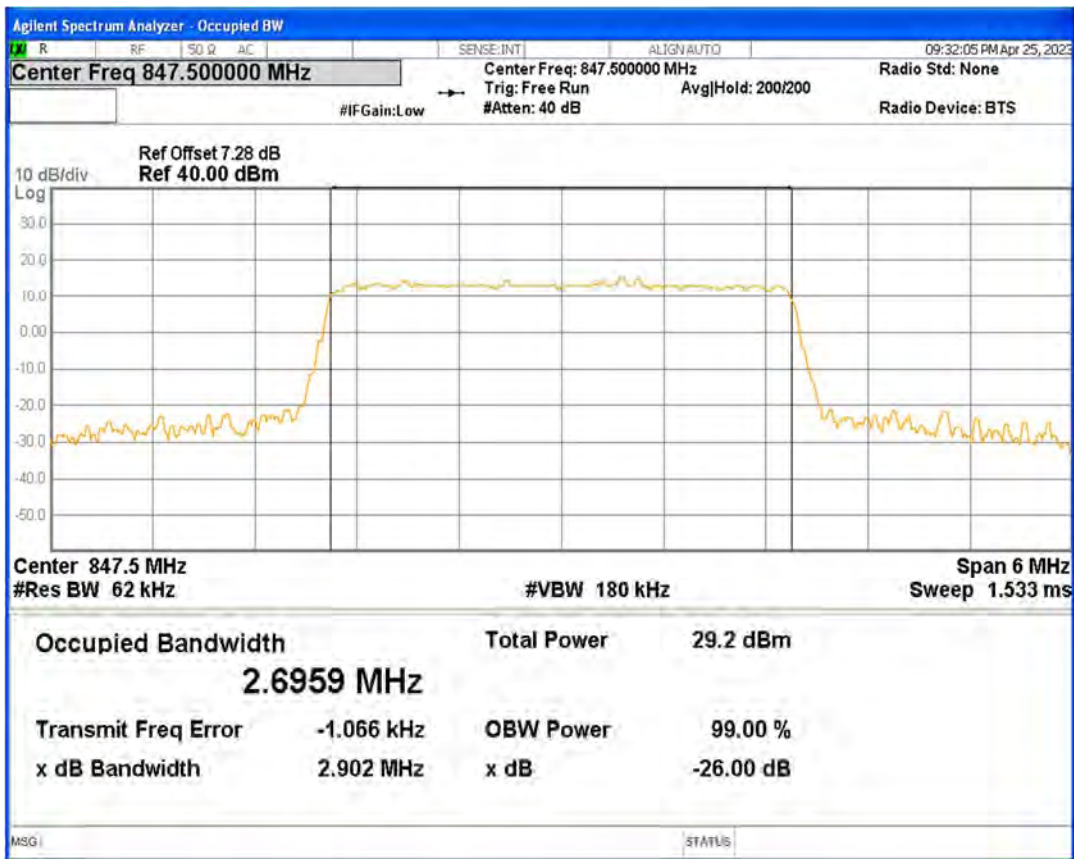

Band5 16QAM BW=3MHz Channel=20635 RB Size=15 Position=#0

Band5 16QAM BW=5MHz Channel=20425 RB Size=25 Position=#0