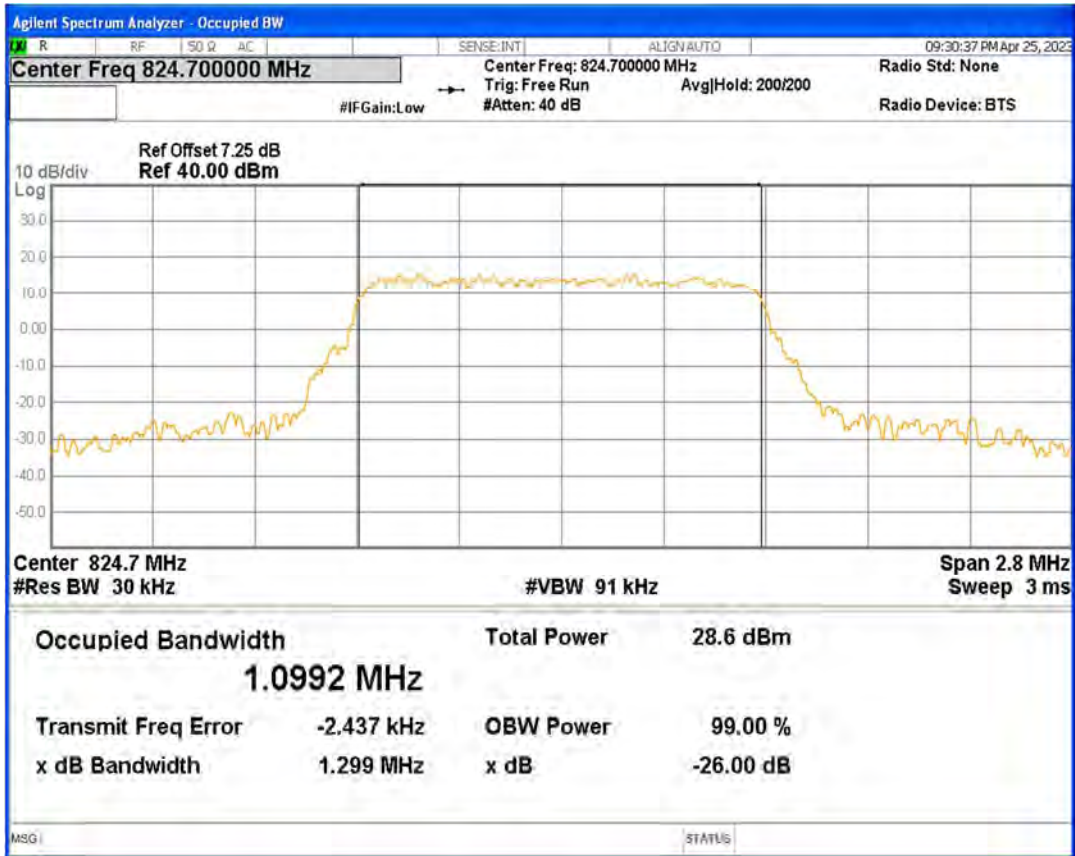

Band5 16QAM BW=1.4MHz Channel=20407 RB Size=6 Position=#0

Band5 16QAM BW=1.4MHz Channel=20525 RB Size=6 Position=#0