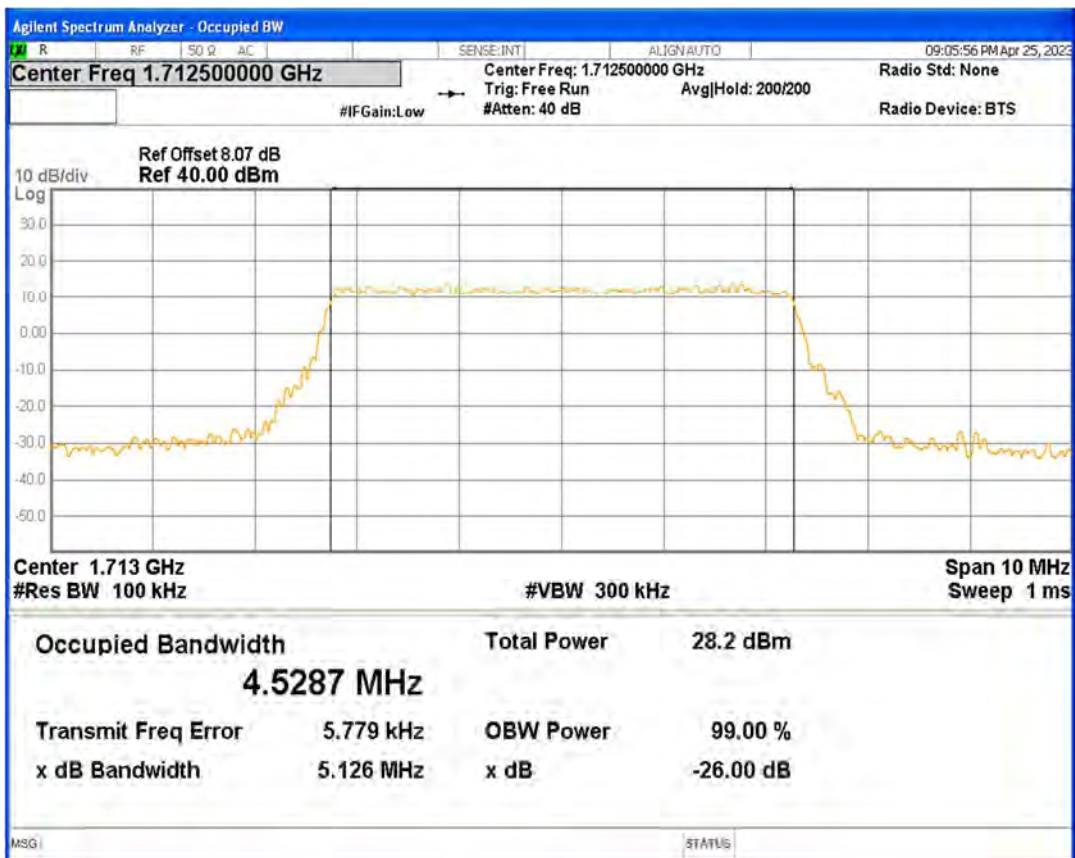

Band4 16QAM BW=5MHz Channel=19975 RB Size=25 Position=#0

Band4 16QAM BW=5MHz Channel=20175 RB Size=25 Position=#0