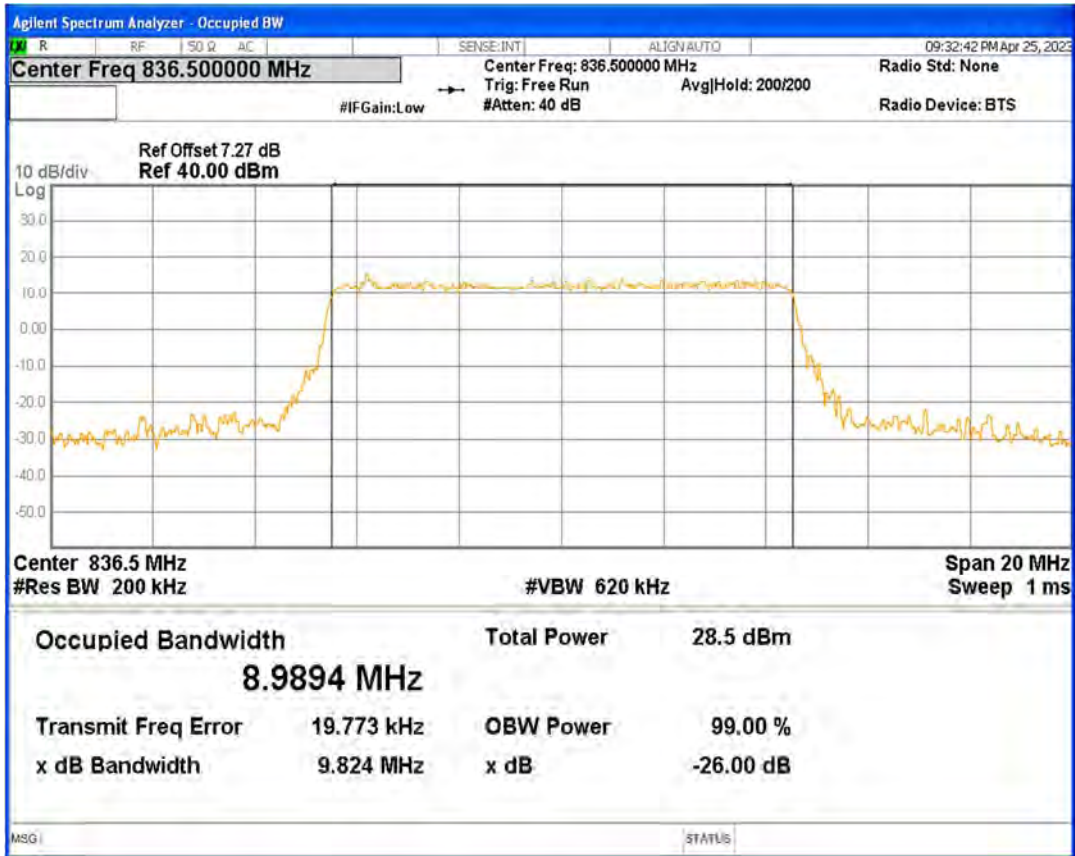

Band5 16QAM BW=10MHz Channel=20525 RB Size=50 Position=#0

Band5 16QAM BW=10MHz Channel=20600 RB Size=50 Position=#0