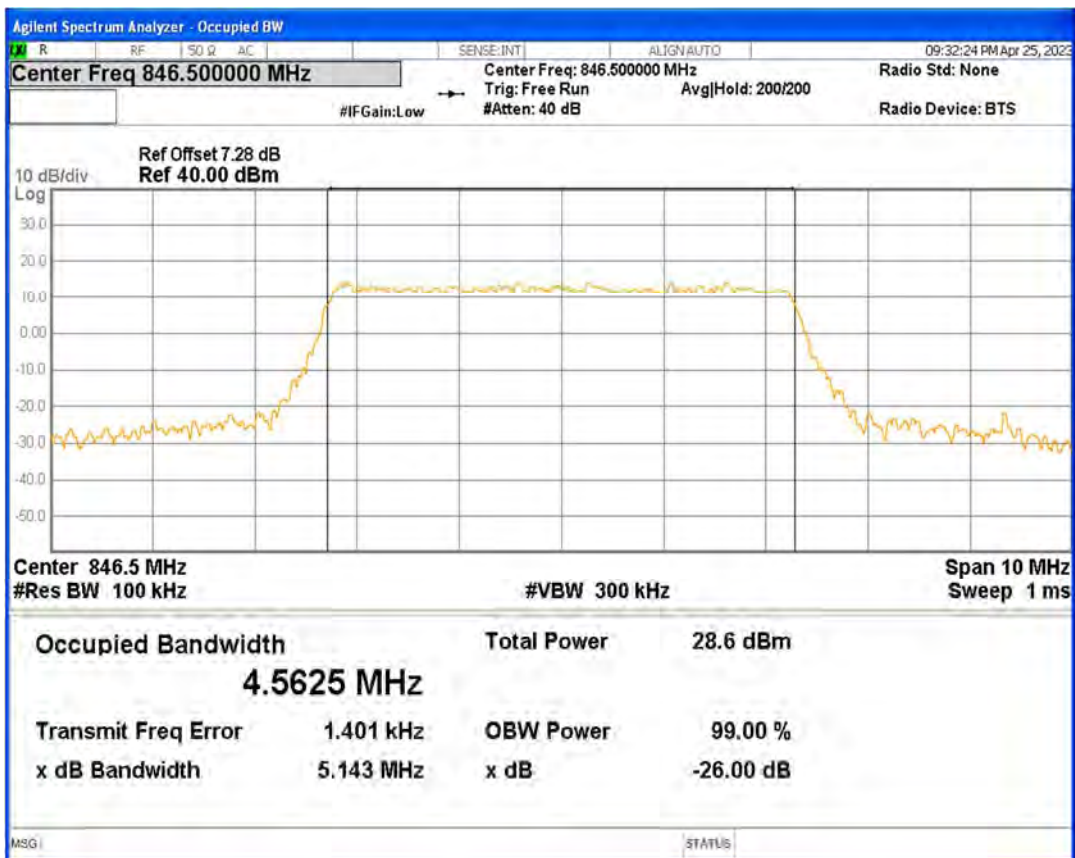

Band5 16QAM BW=5MHz Channel=20625 RB Size=25 Position=#0

Band5 QPSK BW=1.4MHz Channel=20407 RB Size=6 Position=#0