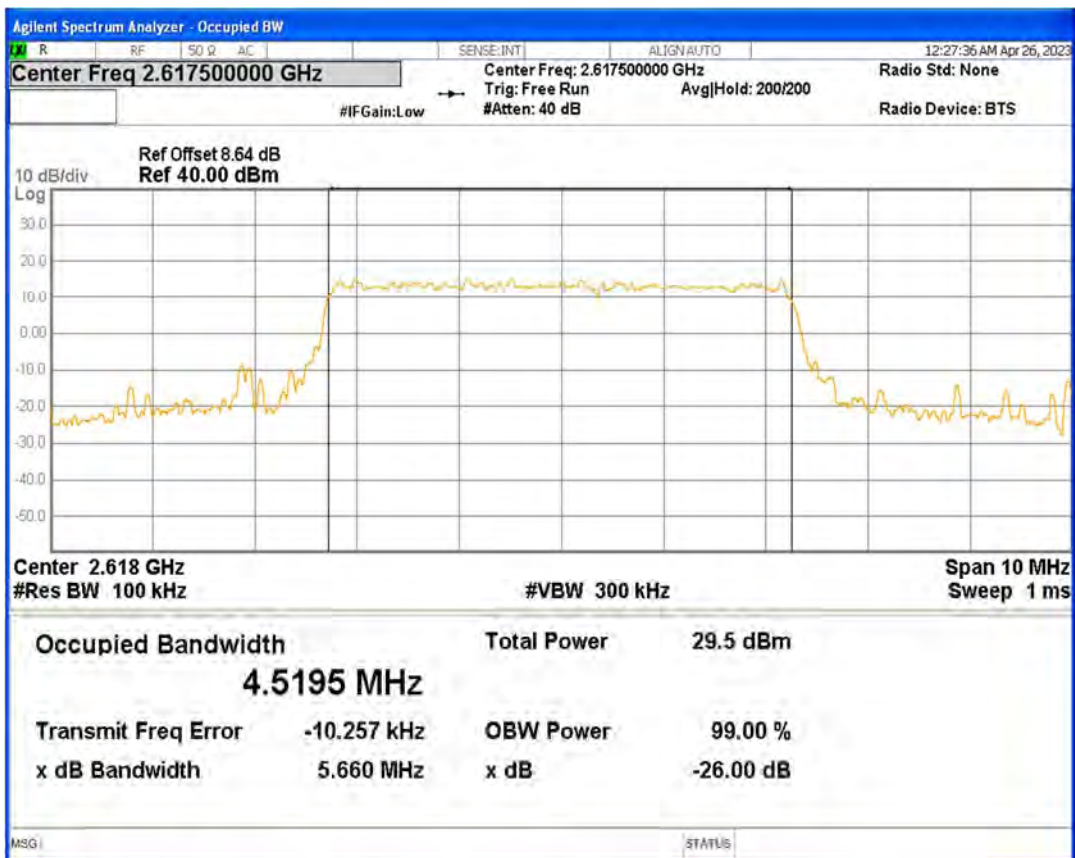

Band38 QPSK BW=5MHz Channel=38225 RB Size=25 Position=#0

Band4 16QAM BW=1.4MHz Channel=19957 RB Size=6 Position=#0

Band4 16QAM BW=1.4MHz Channel=20175 RB Size=6 Position=#0

Band4 16QAM BW=1.4MHz Channel=20393 RB Size=6 Position=#0