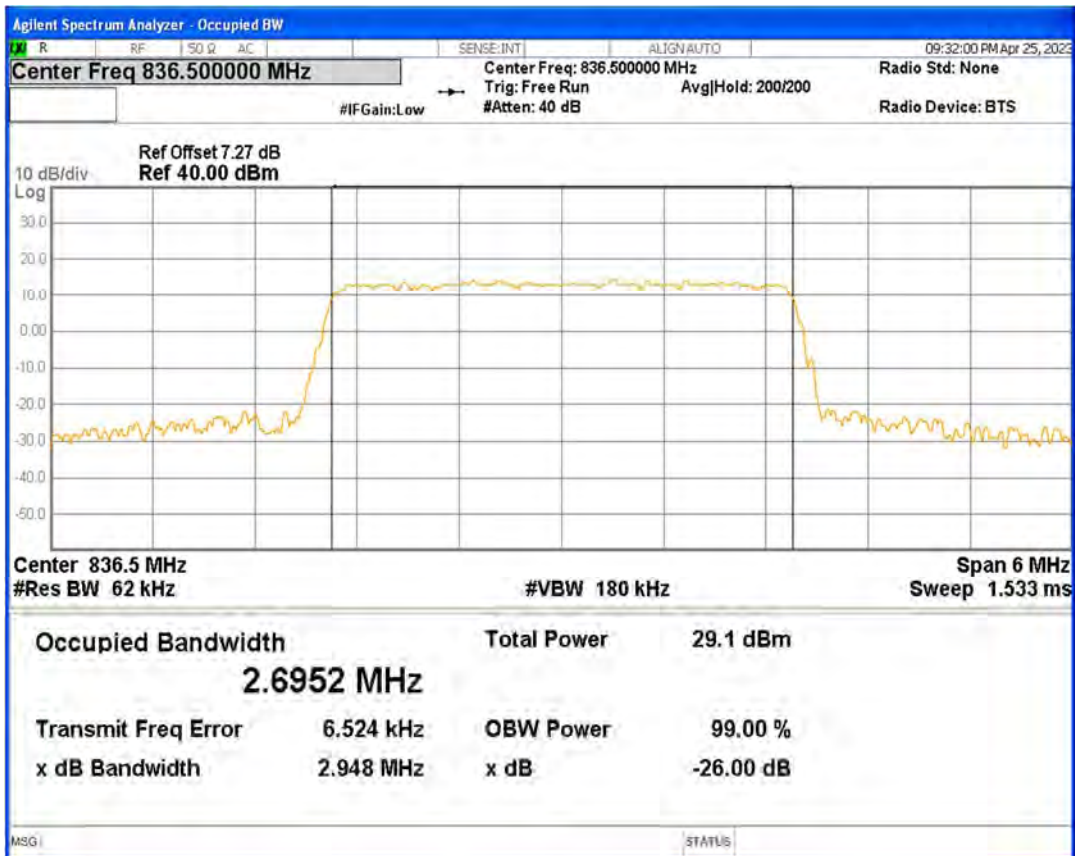

Band5 16QAM BW=3MHz Channel=20525 RB Size=15 Position=#0

Band5 16QAM BW=3MHz Channel=20635 RB Size=15 Position=#0