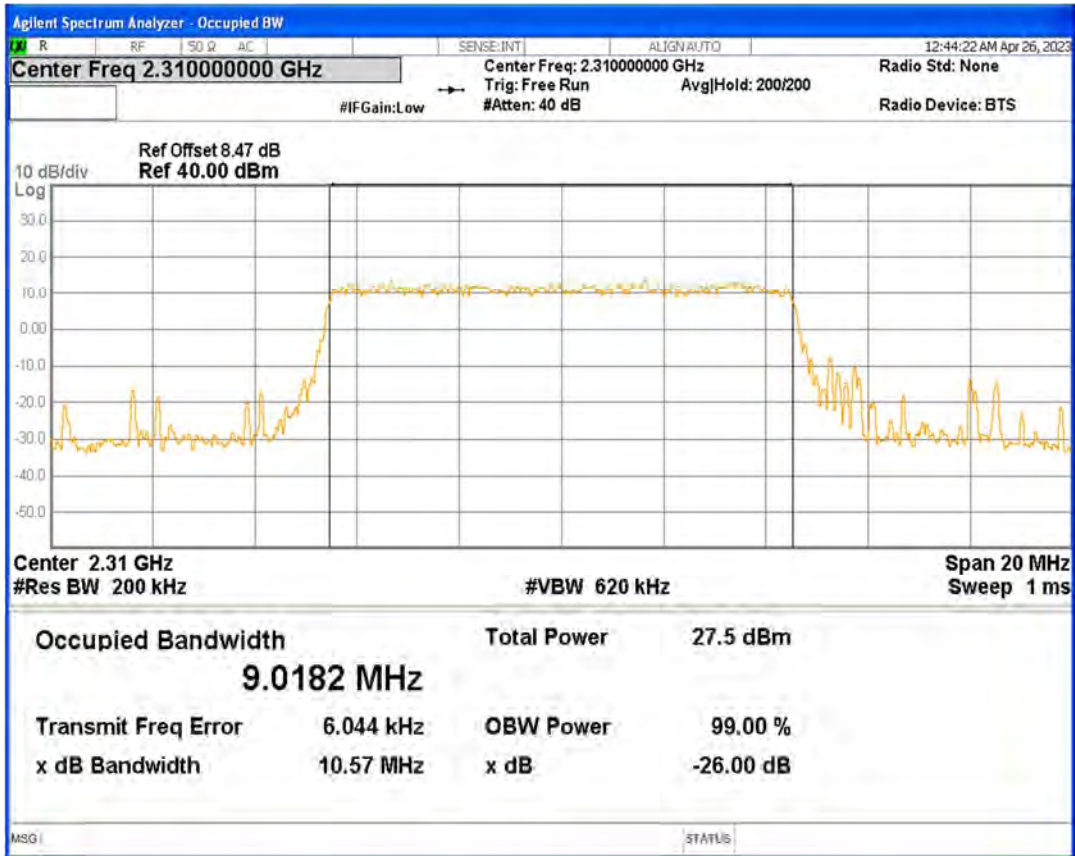

Band40(2305-2315) 16QAM BW=10MHz Channel=38750 RB Size=50 Position=#0

Band40(2305-2315) 16QAM BW=5MHz Channel=38725 RB Size=25 Position=#0