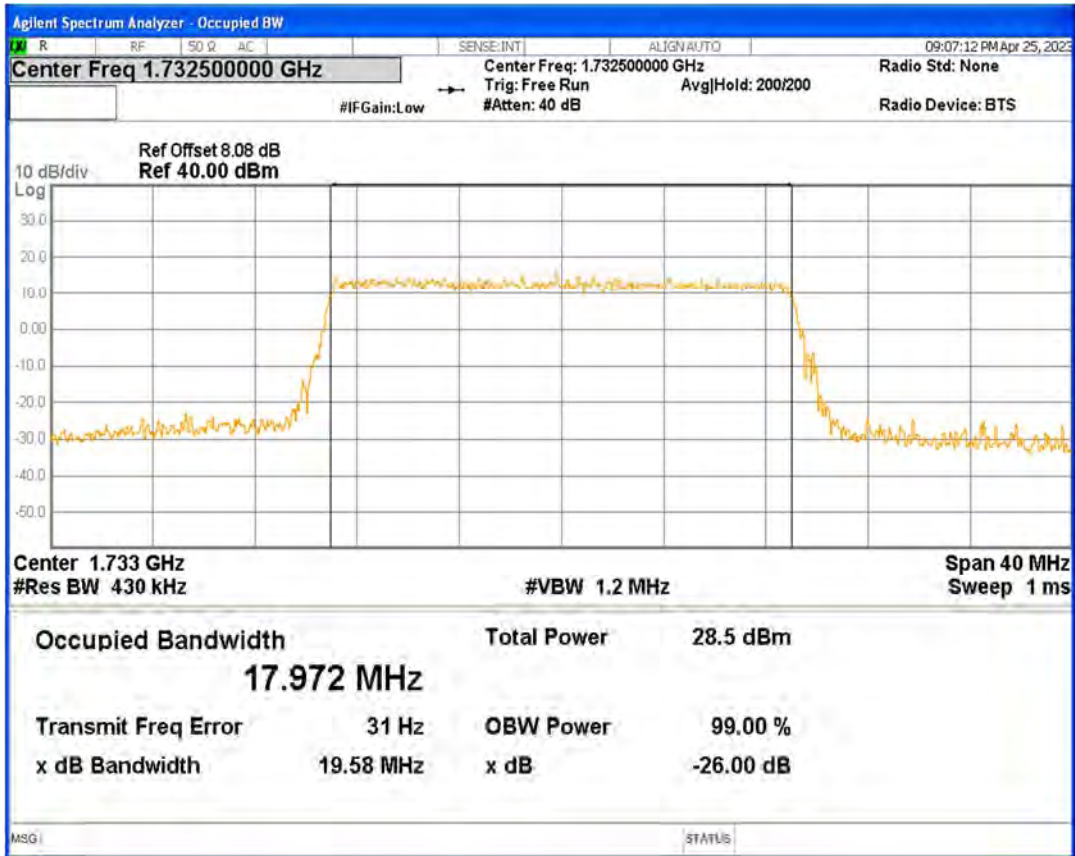

Band4 16QAM BW=15MHz Channel=20175 RB Size=75 Position=#0

Band4 16QAM BW=15MHz Channel=20325 RB Size=75 Position=#0

Band4 16QAM BW=20MHz Channel=20050 RB Size=100 Position=#0

Band4 16QAM BW=20MHz Channel=20175 RB Size=100 Position=#0