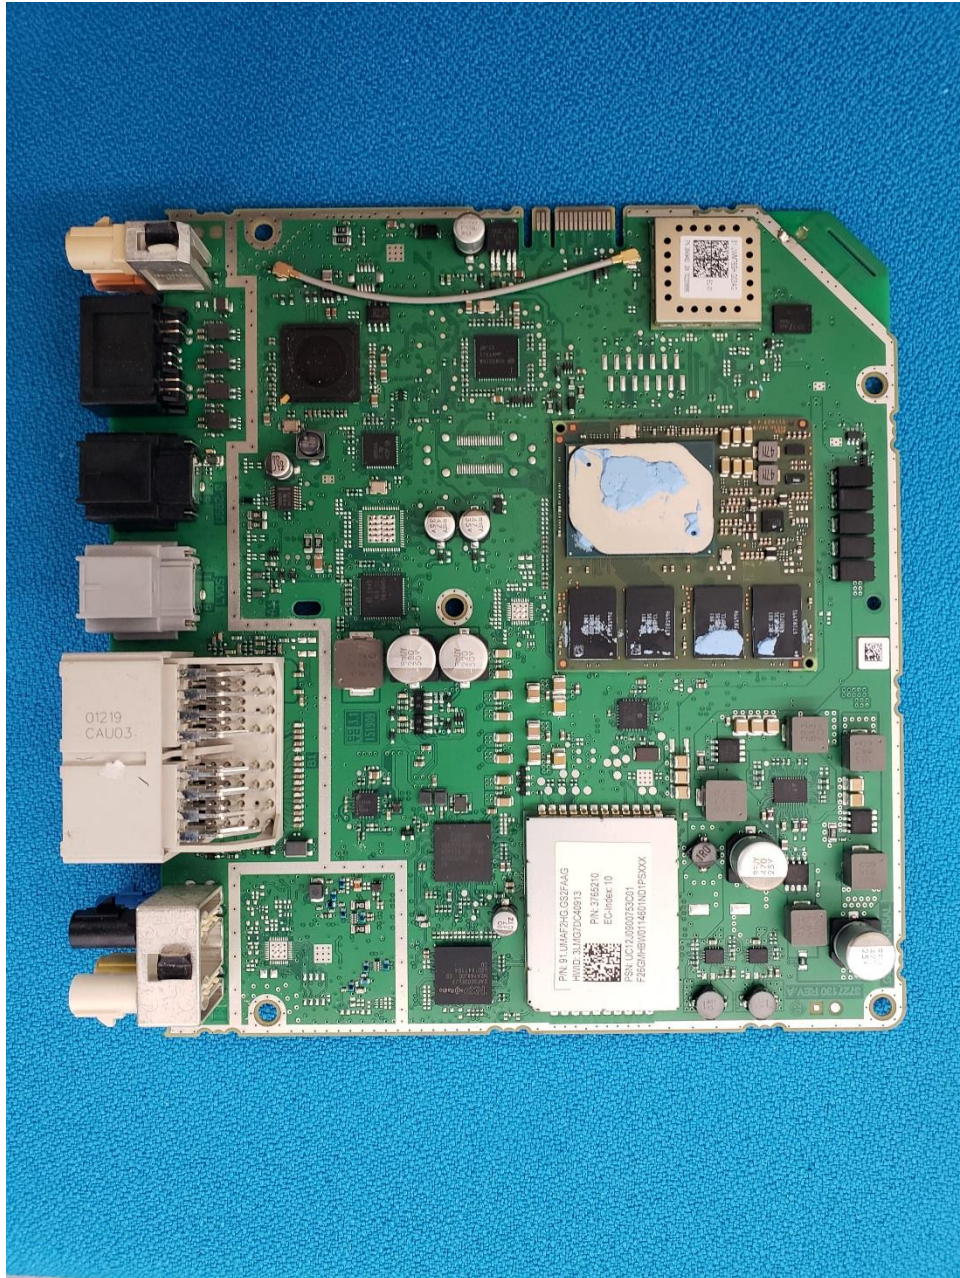

FCC: 2AHPN-BE2843
IC: 6434C-BE2843

01219
CAU03

WASH 061J22