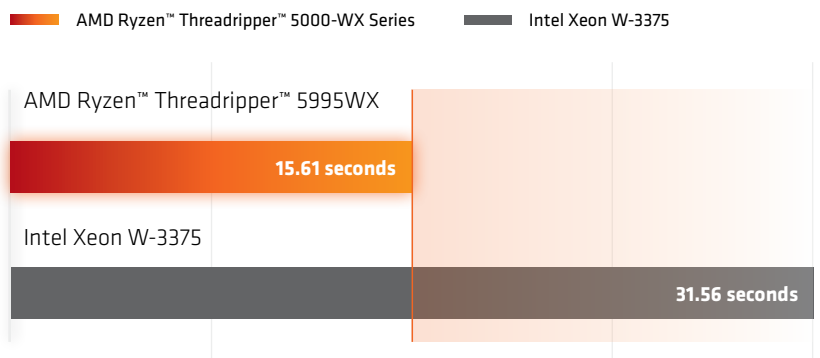

CUT RENDER SPEEDS BY UP TO HALF¹

AMD Ryzen™ Threadripper™ PRO 5995WX processors outperform Intel Xeon W-3375 in Chaos Corona Render by up to 50%.¹