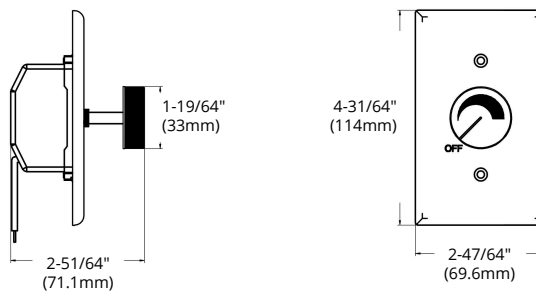

MODEL OD-SCV-5A

HIGHLIGHTS

- Fully variable 5 amps Rotary Pole Speed Control for ORTECH DC Motor Fans
- Only works with fans marked "suitable for use with solid-state fan speed controls"
- The principle of the knob is from low to high with mark and also mark OFF in the wallplate
- Has single pole with 7711 stainless steel
- The colour of knob is ORTECH white

SPECIFICATIONS

Model	OD-SCV-5A
Voltage	120V AC /60Hz
Amps	5A
Type	Fully variable
Pole	Single
Material	7711 Stainless Steel

DIMENSIONS

Reference	QTY.	Remarks	Project:
			Location:
			Architect:
			Engineer:
			Contractor:
			Submitted by:
			Date: