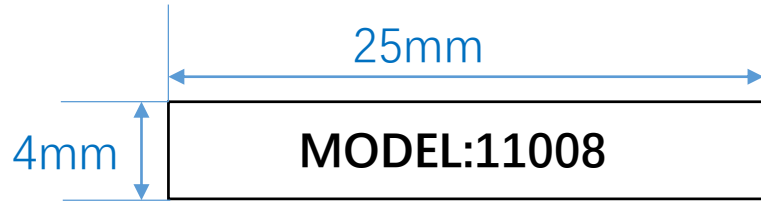

The nameplate of 11008 Agility Coach:

Nameplate attachment position of 11008 Agility Coach: