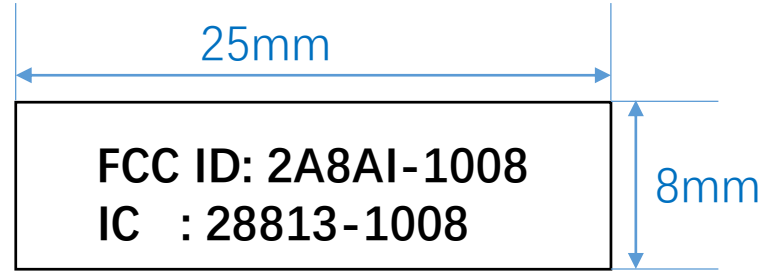

The nameplate of 11008 Agility Coach:

Nameplate attachment position of 11008 Agility Coach: