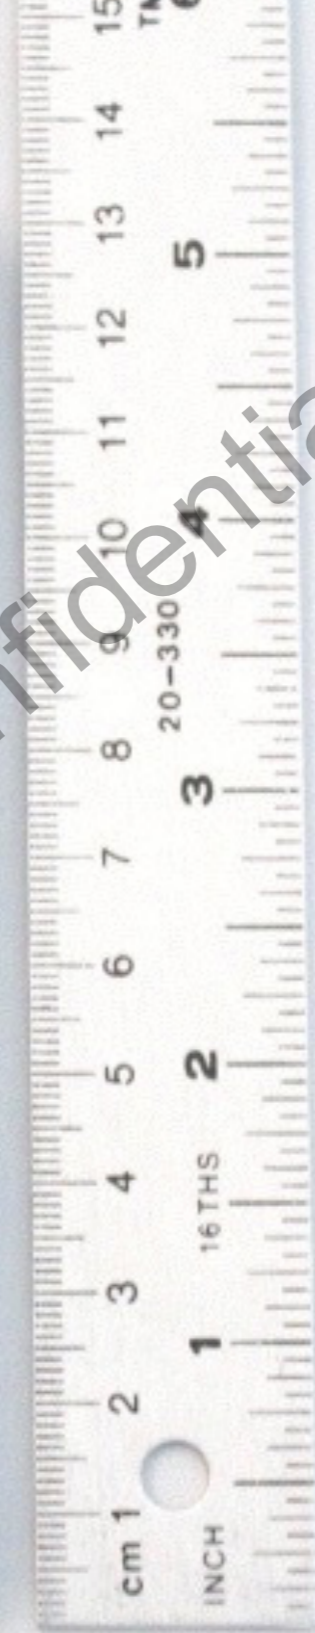

**A1660 and A1780**

LCD and Touch Screen removed

Apple Proprietary and Confidential

**A1660 and A1780**  
LCD/Touch Screen Assembly - Front

Apple Pro Confidential

**A1660 and A1780**

LCD/Touch Screen Assembly - Back

Apple Proprietary and Confidential

**A1660 and A1780**  
Internal View

5G WiFi antenna structure

Secondary Cellular/GPS/NFC/  
2.4GHz WiFi/BT Antenna  
Structure

Battery

MLB

UICC card slot

Speaker Assembly