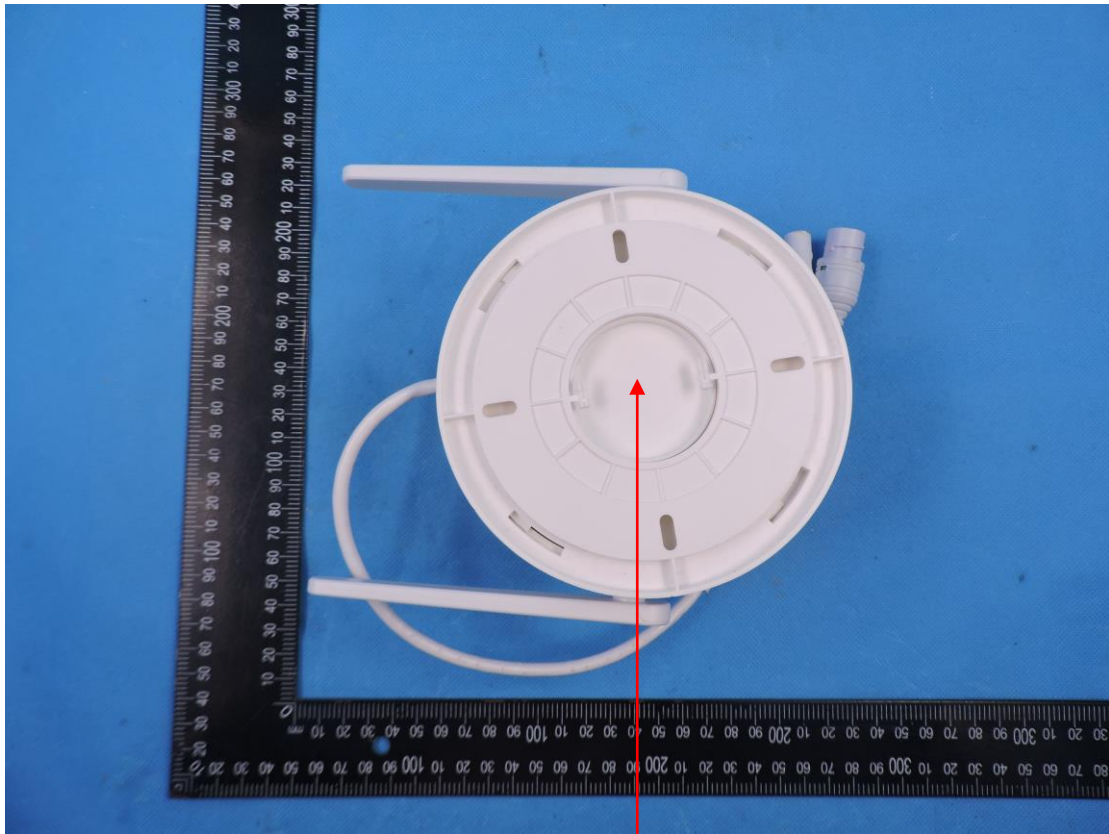

Label

Ai Smog Camera SA8
Model name: SA8-WF
FCC ID: 2BOF3-SA8-WF