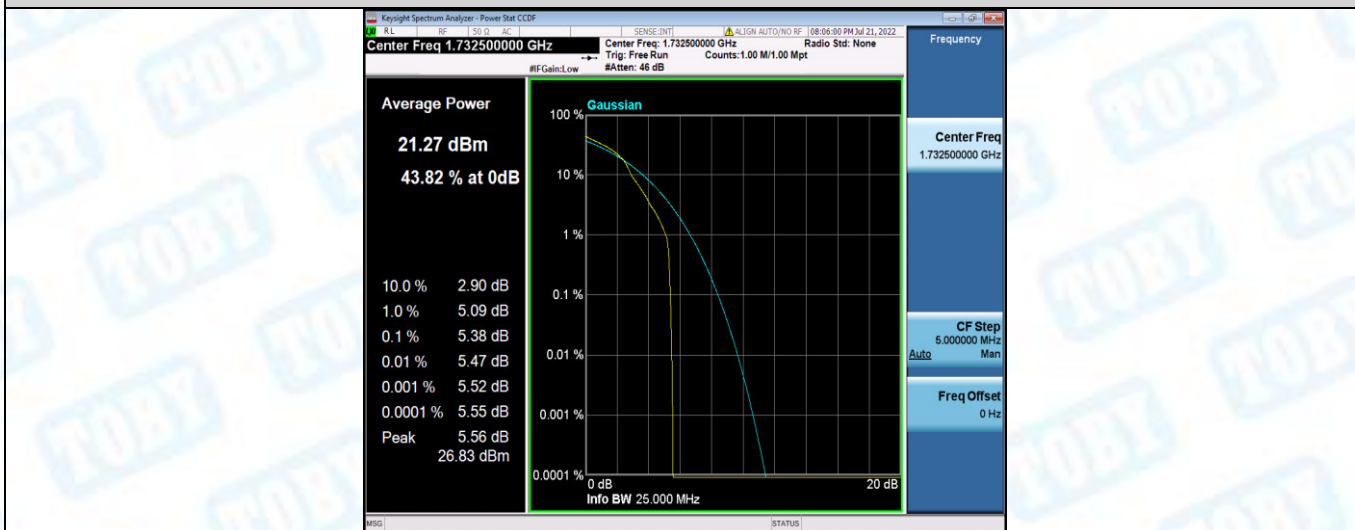

Band4-5MHz-16QAM-20175-1RB#0

Band4-5MHz-16QAM-20175-25RB#0