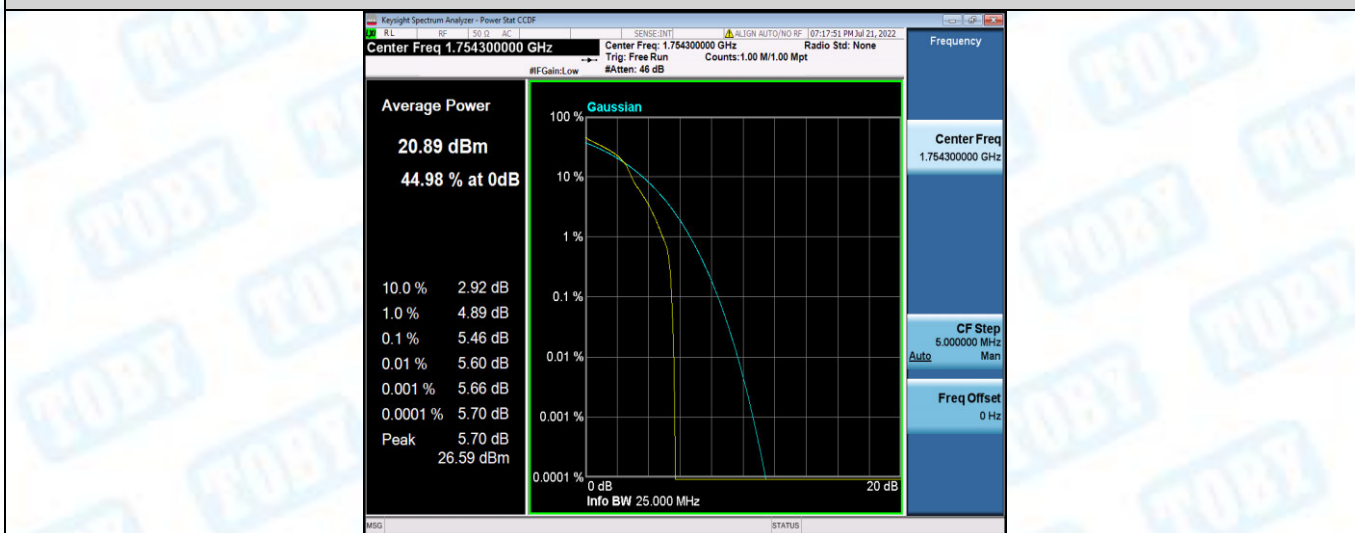

Band4-1.4MHz-16QAM-20393-1RB#0

Band4-1.4MHz-16QAM-20393-6RB#0