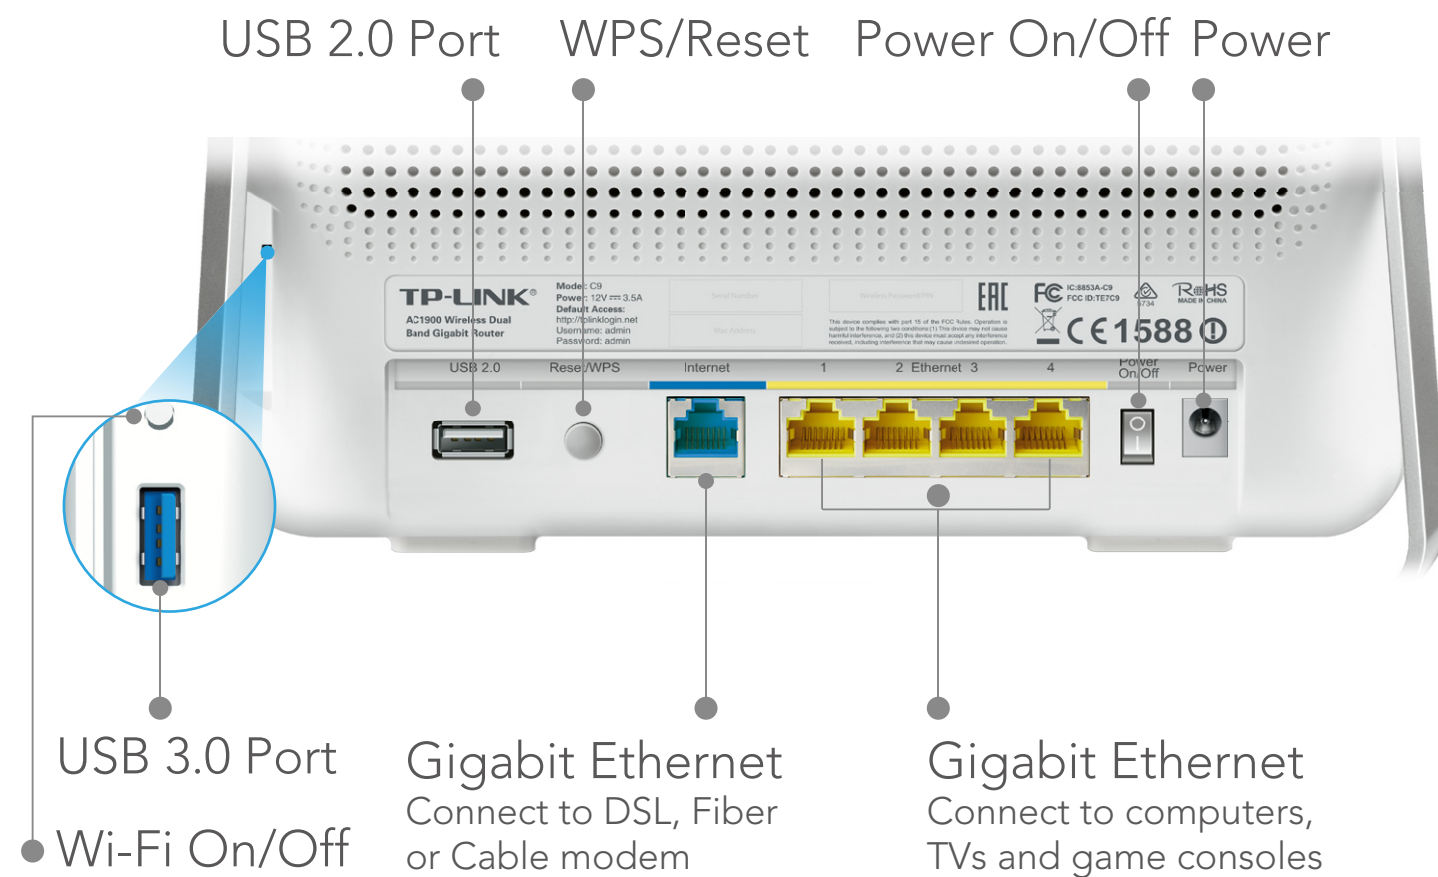

Specifications

Hardware

- **Ethernet Ports:** 4 10/100/1000Mbps LAN Ports & 1 10/100/1000Mbps WAN Port
- **USB Port:** 1 USB 3.0 Port + 1 USB 2.0 Port
- **Button:** WPS/Reset Button, Wireless On/Off Button, Power On/Off Button
- **External Power Supply:** 12V/3.3A
- **Dimensions (W x D x H):** 8.7 x 3.4 x 6.6 in. (221 x 86 x 168.5mm)
- **Antenna:** 3 Dual Band Detachable Antennas

Wireless

- **Wireless Standards:** IEEE 802.11ac/n/a 5GHz, IEEE 802.11b/g/n 2.4GHz
- **Frequency:** 2.4GHz and 5GHz
- **Signal Rate:** 1300Mbps at 5GHz, 600Mbps at 2.4GHz
- **Transmit Power:** CE: <20dBm(2.4GHz), <23dBm(5GHz)
  FCC: <30dBm
- **Reception Sensitivity:**
  - 5GHz: 11a 6Mbps: -94dBm
  - 11a 54Mbps: -76dBm
  - 11ac HT20: -68dBm
  - 11ac HT40: -64dBm
  - 11ac HT80: -60dBm
  - 2.4G: 11g 54Mbps: -77dBm
  - 11n HT20: -73dBm
  - 11n HT40: -71dBm
- **Wireless Function:** Enable/Disable Wireless Radio, WDS Bridge, WMM, Wireless Statistics
- **Wireless Security:** 64/128-bit WEP, WPA/WPA2, WPA-PSK/WPA-PSK2 encryptions