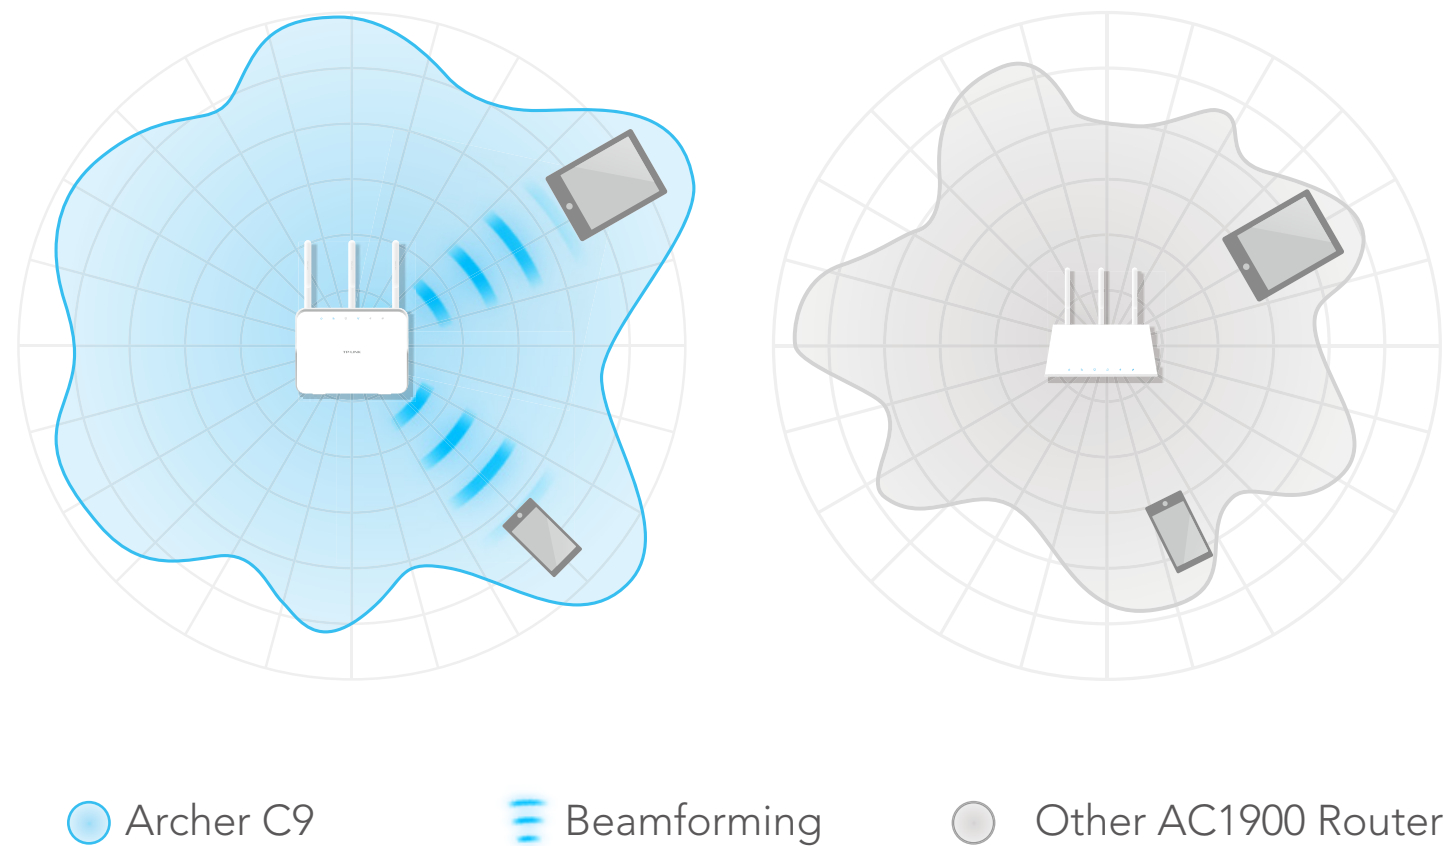

## Ease of Use

- 3-Step Quick Installation – Easy Setup Assistant supporting multiple languages provides a quick & hassle free installation
- Fast Encryption – Easy one-touch WPA wireless security encryption with the WPS button
- Easy On/Off – Wi-Fi On/Off Button allows users to turn wireless radio on or off
- Power On/Off – Convenient power saving
- Hassle-free Management with Tether App – Tether App allows easy network management at your fingertips

## Security

- Access Control – Guest Network Access provides secure Wi-Fi access for guests
- Parental Control – Establish restricted access policies for all connected devices
- Easy Bandwidth Management – IP-based Bandwidth Control makes it easier for you to manage the bandwidth of connected devices
- VPN Support – Secure access to your home or office network from remote devices
- Encryptions for Secure Network – WPA-PSK/WPA2-PSK encryptions provide active defense against security threats for user networks

## Beamforming Technology For Laser-Focused Wi-Fi

Beamforming concentrates the Wi-Fi signal towards your devices, focusing the data transmission toward the most-needed directions. Superior Wi-Fi bandwidth utilization increases Wi-Fi range, delivering highly targeted and efficient Wi-Fi connections.