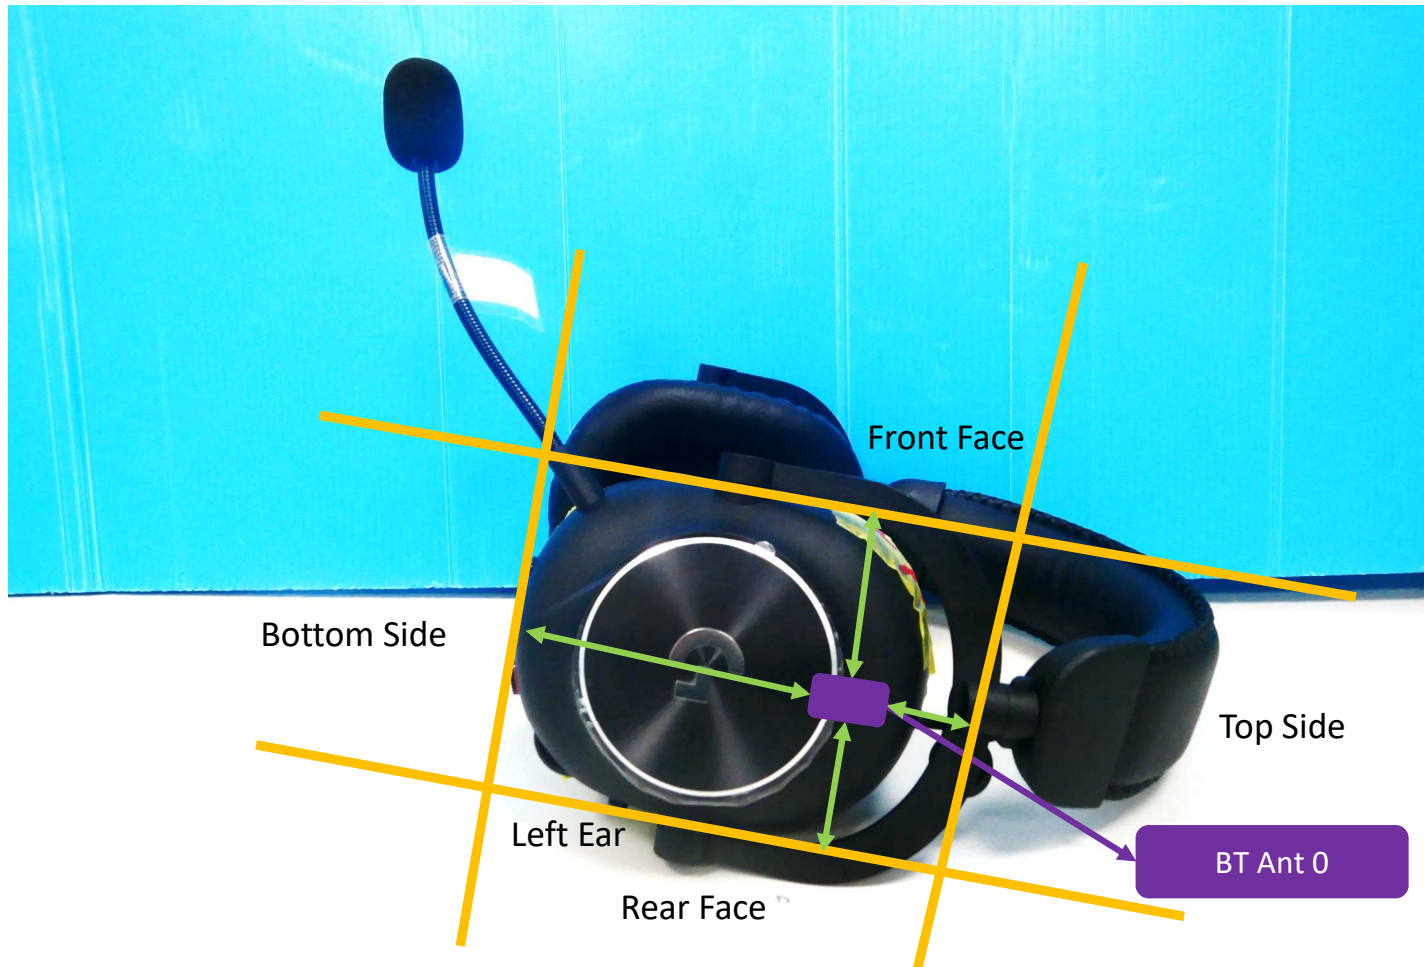

Photographs of EUT Setup and Antenna Location

The photographs of EUT and setup for SAR testing are shown as follows.

<Front Face View>

Antenna	Min Distance to Human Head
	(mm)
BT/LIGHTSPEED Ant 0	19.97

<Right Side View>

Antenna	To Top Side	To Bottom Side	To Front Face	To Rear Face
	(mm)	(mm)	(mm)	(mm)
BT/LIGHTSPEED Ant 0	15.51	73.01	39.83	26.93

<Photographs of Head SAR Test Setup>

Front Face of EUT w/o Microphone Tested at 0 mm

Rear Face of EUT w/ Microphone Tested at 0 mm

Left Ear of EUT w/ Microphone Tested at 0 mm

Bottom Side of EUT w/ Microphone Tested at 0 mm

Left Ear of EUT w/o Microphone Tested at 0 mm