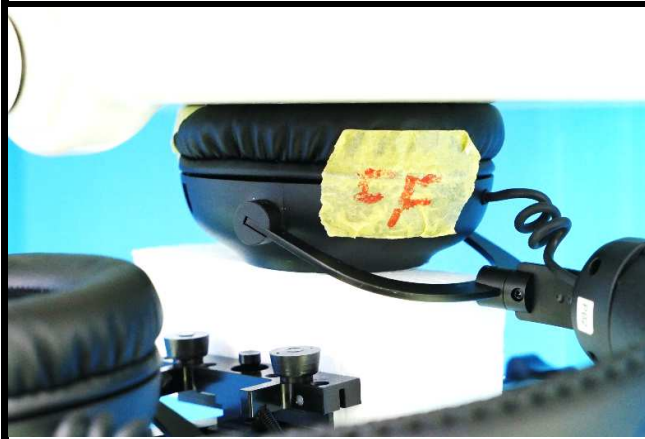

Photographs of EUT Setup and Antenna Location

The photographs of EUT and setup for SAR testing are shown as follows.

<Front Face View>

Antenna	Min Distance to Human Head
	(mm)
BT/LIGHTSPEED Ant 0	19.97

<Right Side View>

Antenna	To Top Side	To Bottom Side	To Front Face	To Rear Face
	(mm)	(mm)	(mm)	(mm)
BT/LIGHTSPEED Ant 0	15.51	73.01	39.83	26.93

<Photographs of Head SAR Test Setup>

Front Face of EUT w/o Microphone Tested at 0 mm

Rear Face of EUT w/ Microphone Tested at 0 mm

Left Ear of EUT w/ Microphone Tested at 0 mm

Bottom Side of EUT w/ Microphone Tested at 0 mm

Left Ear of EUT w/o Microphone Tested at 0 mm