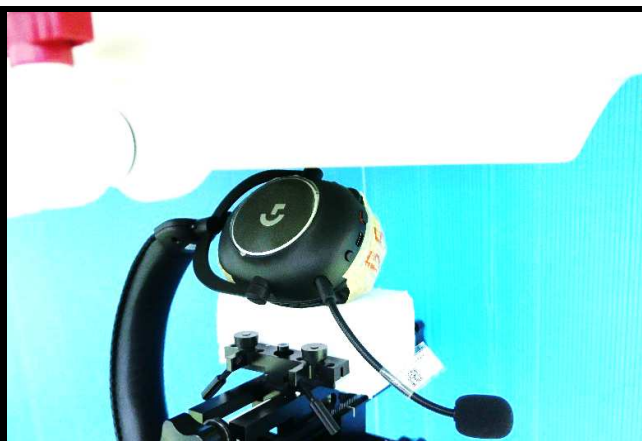

Photographs of EUT Setup and Antenna Location

The photographs of EUT and setup for SAR testing are shown as follows.

<Front Face View>

Antenna	Min Distance to Human Head
	(mm)
BT/LIGHTSPEED Ant 0	19.97

<Right Side View>

Antenna	To Top Side	To Bottom Side	To Front Face	To Rear Face
	(mm)	(mm)	(mm)	(mm)
BT/LIGHTSPEED Ant 0	15.51	73.01	39.83	26.93

<Photographs of Head SAR Test Setup>

Front Face of EUT w/o Microphone Tested at 0 mm

Rear Face of EUT w/ Microphone Tested at 0 mm

Left Ear of EUT w/ Microphone Tested at 0 mm

Bottom Side of EUT w/ Microphone Tested at 0 mm

Left Ear of EUT w/o Microphone Tested at 0 mm