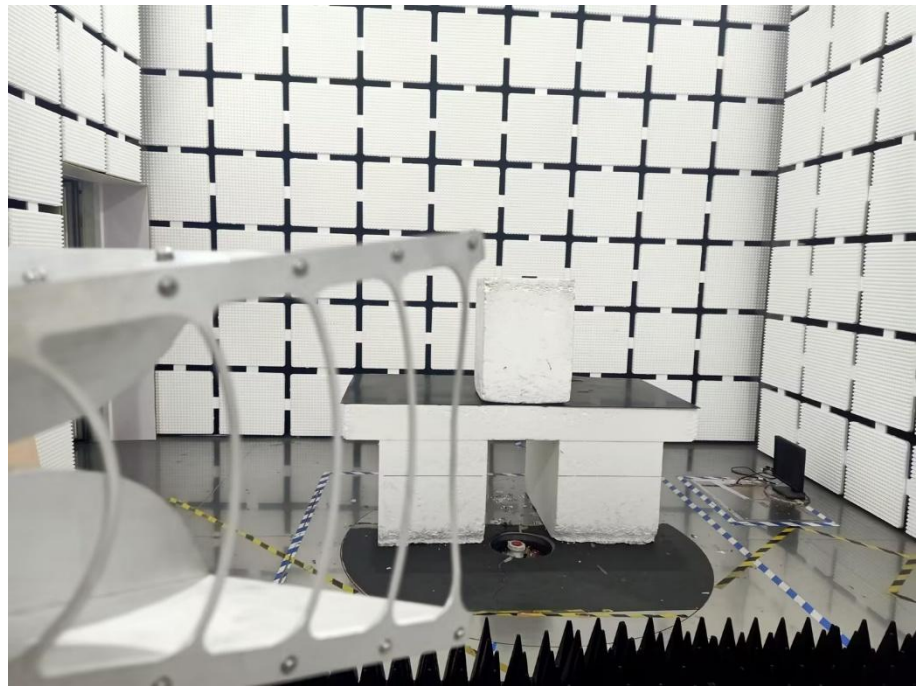

EXHIBIT 4 - TEST SETUP PHOTOGRAPHS

Radiation Emission Test Setup (Below 30MHz)

Radiation Emission Test Setup (30MHz to 1GHz)

Radiation Emission Test Setup (1GHz to 18GHz)

Radiation Emission Test Setup (Above 18GHz)