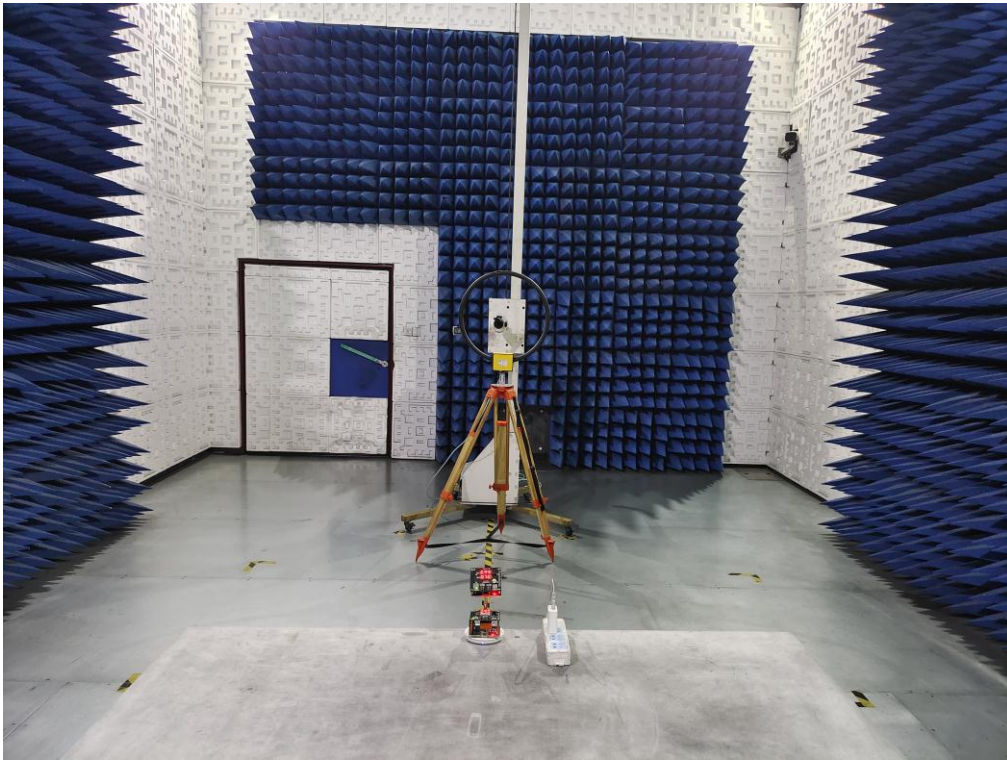

Test Setup Photos

FCC RADIATED EMISSION TEST SETUP 9kHz-30MHZ

FCC RADIATED EMISSION TEST SETUP 30MHz-1GHZ

FCC LINE CONDUCTED EMISSION TEST SETUP