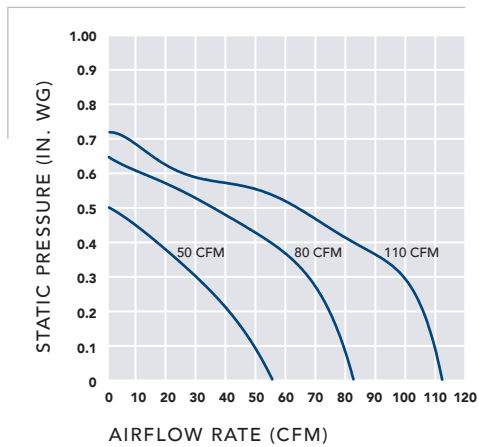

AE50110DC (Ceiling Mount)