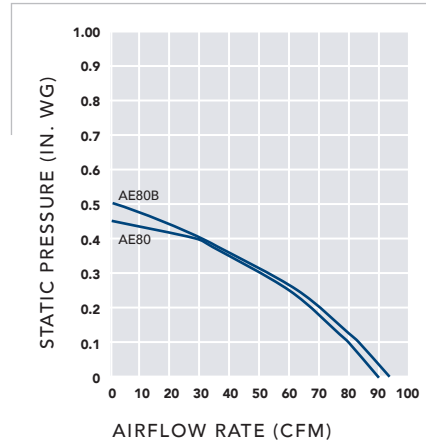

AE80, AE80B (Ceiling Mount)