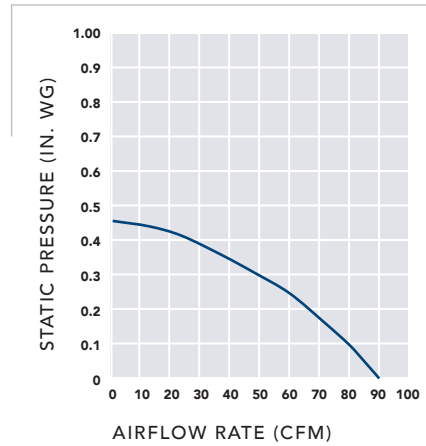

AE80L, AE80BL (Ceiling Mount)