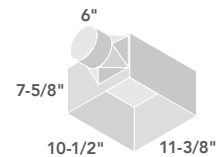

NEW
QTXE110150DCS
• Fan cover-mounted humidity sensor for fast reaction time
• Sensaire™ Sense on Rise technology
• RDFU1 radiation damper with RDJUMPO accessory
• Hanger bar system up to 24" for flexible installation in all types of construction