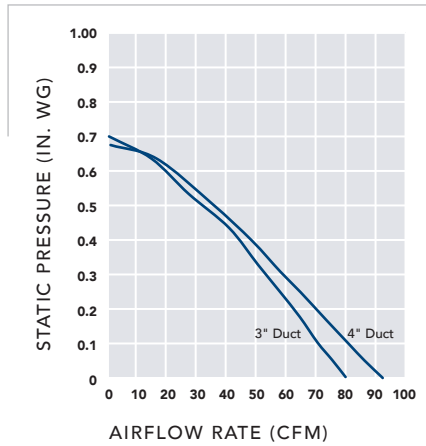

Radiation Dampers can be found on pages 17 and 63. \*With 6" duct (with 4" duct 0.3).

Flex SERIES™

**AE50** (Ceiling Mount)

**AE80, AE80B** (Ceiling Mount)

**AE110** (Ceiling Mount)

**LP80** (Ceiling Mount)