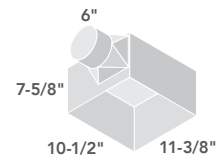

General Features & Benefits

- Selectable DC motor enables right-sized ventilation for any room
- 30% tighter housing than competitive models*
- Flangeless housing facilitates a seamless installation
- Quiet operation at less than or equal to 0.7 Sones at all CFM speeds
- TrueSeal® damper technology creates an airtight seal from inside the housing
- 6" round duct connector to reduce static pressure in ducting
- UL Listed for use over tub and shower when connected to a GFCI protected branch circuit
- Type IC, fits 2" x 8" and larger construction

NEW
QTXE110150DC