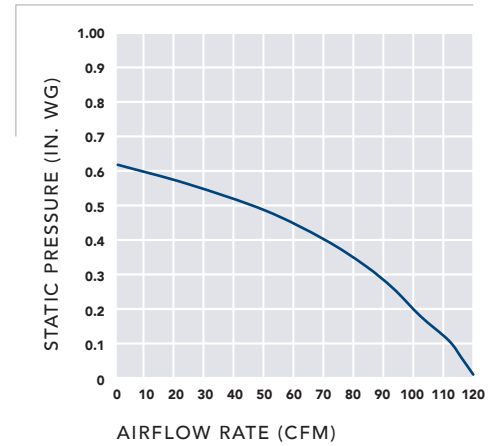

AE110L (Ceiling Mount)