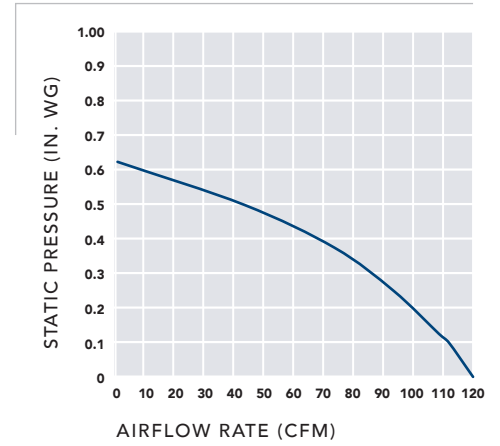

Radiation Dampers can be found on pages 17 and 63. \*With 6" duct (with 4" duct 0.3).

Flex SERIES™

**AE50** (Ceiling Mount)

**AE80, AE80B** (Ceiling Mount)

**AE110** (Ceiling Mount)

**LP80** (Ceiling Mount)