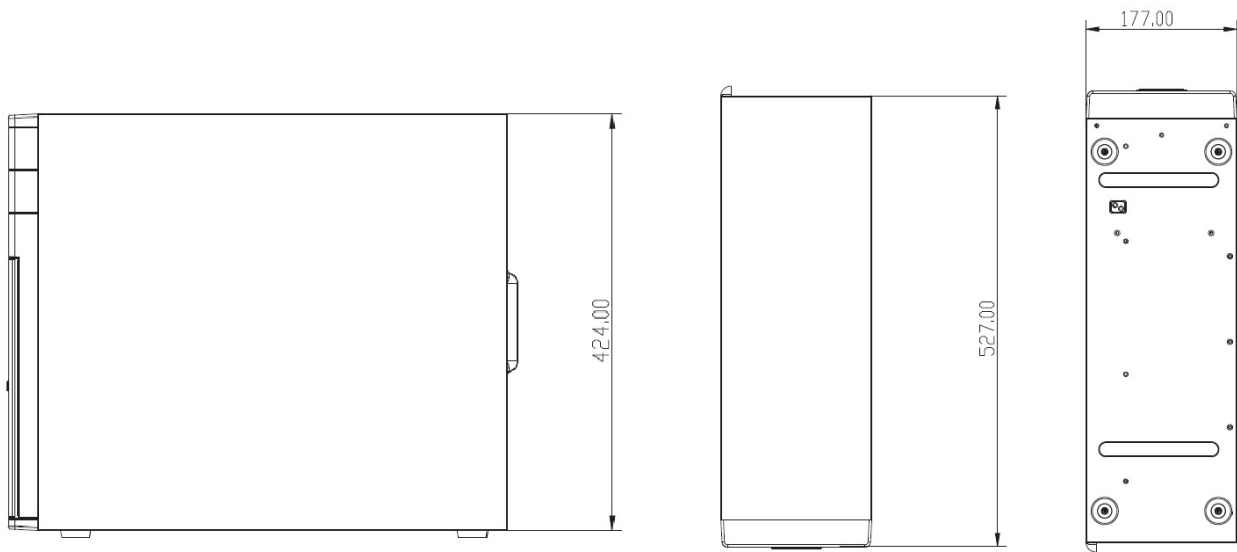

Power Supply	650W
Dimensions	(W x H x D): 177mm x 424mm x 527mm (6.97" x 16.69" x 20.75")
Bundled Accessories	Power cord
Fan	Yes
Operating Temperature	0°C ~ 40°C (32°F ~ 104°F)
Operating Humidity	0% - 85% RH
Warranty	3 Year(s). For extended warranty offering, see http://www.acti.com/support/warranty

► **Dimension Diagram**

Unit: mm [inch]

► **Related Products**

Network & Storage Peripherals - Hard Disk

PHDD-1E16		2.5" 256G SATA SSD System drive with Windows 10 and TV Wall Server 1 for TVW-300